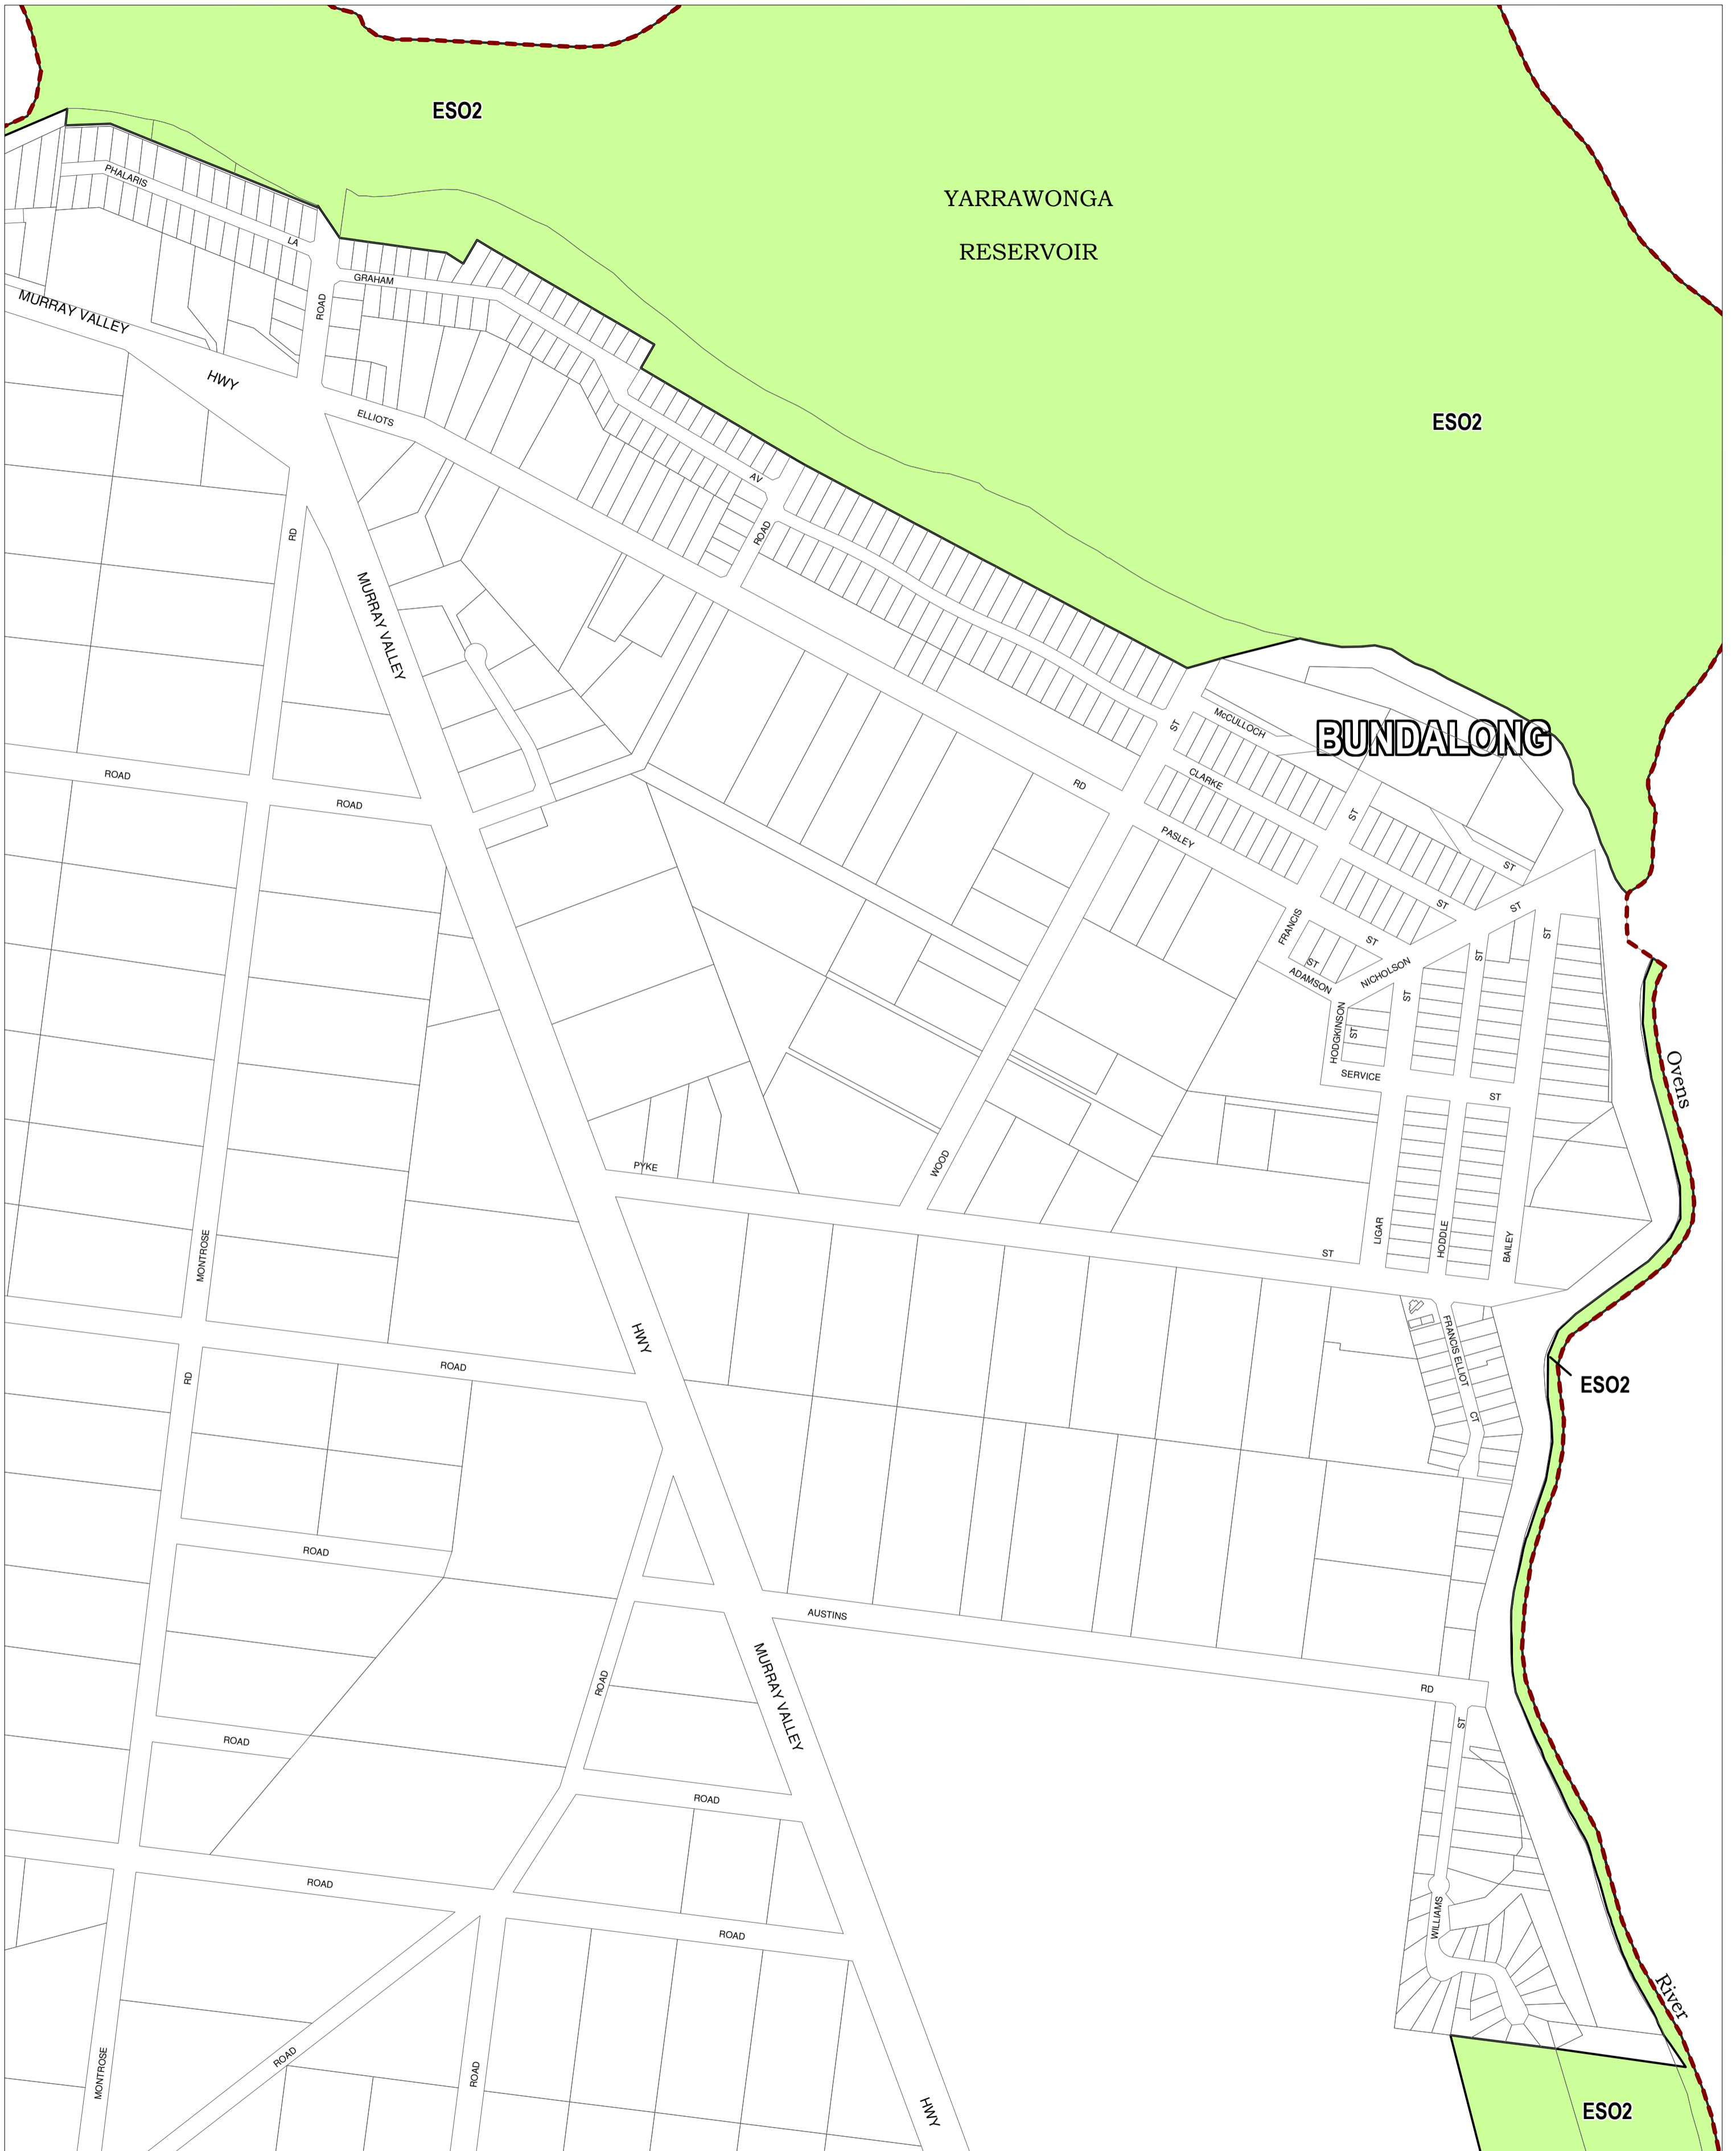

MOIRA PLANNING SCHEME - LOCAL PROVISION

Overlays
ES02 Environmental Significance Overlay - Schedule 2

AUSTRALIAN MAP GRID ZONE 55

Printed: 17/9/2013

AMENDMENT C51