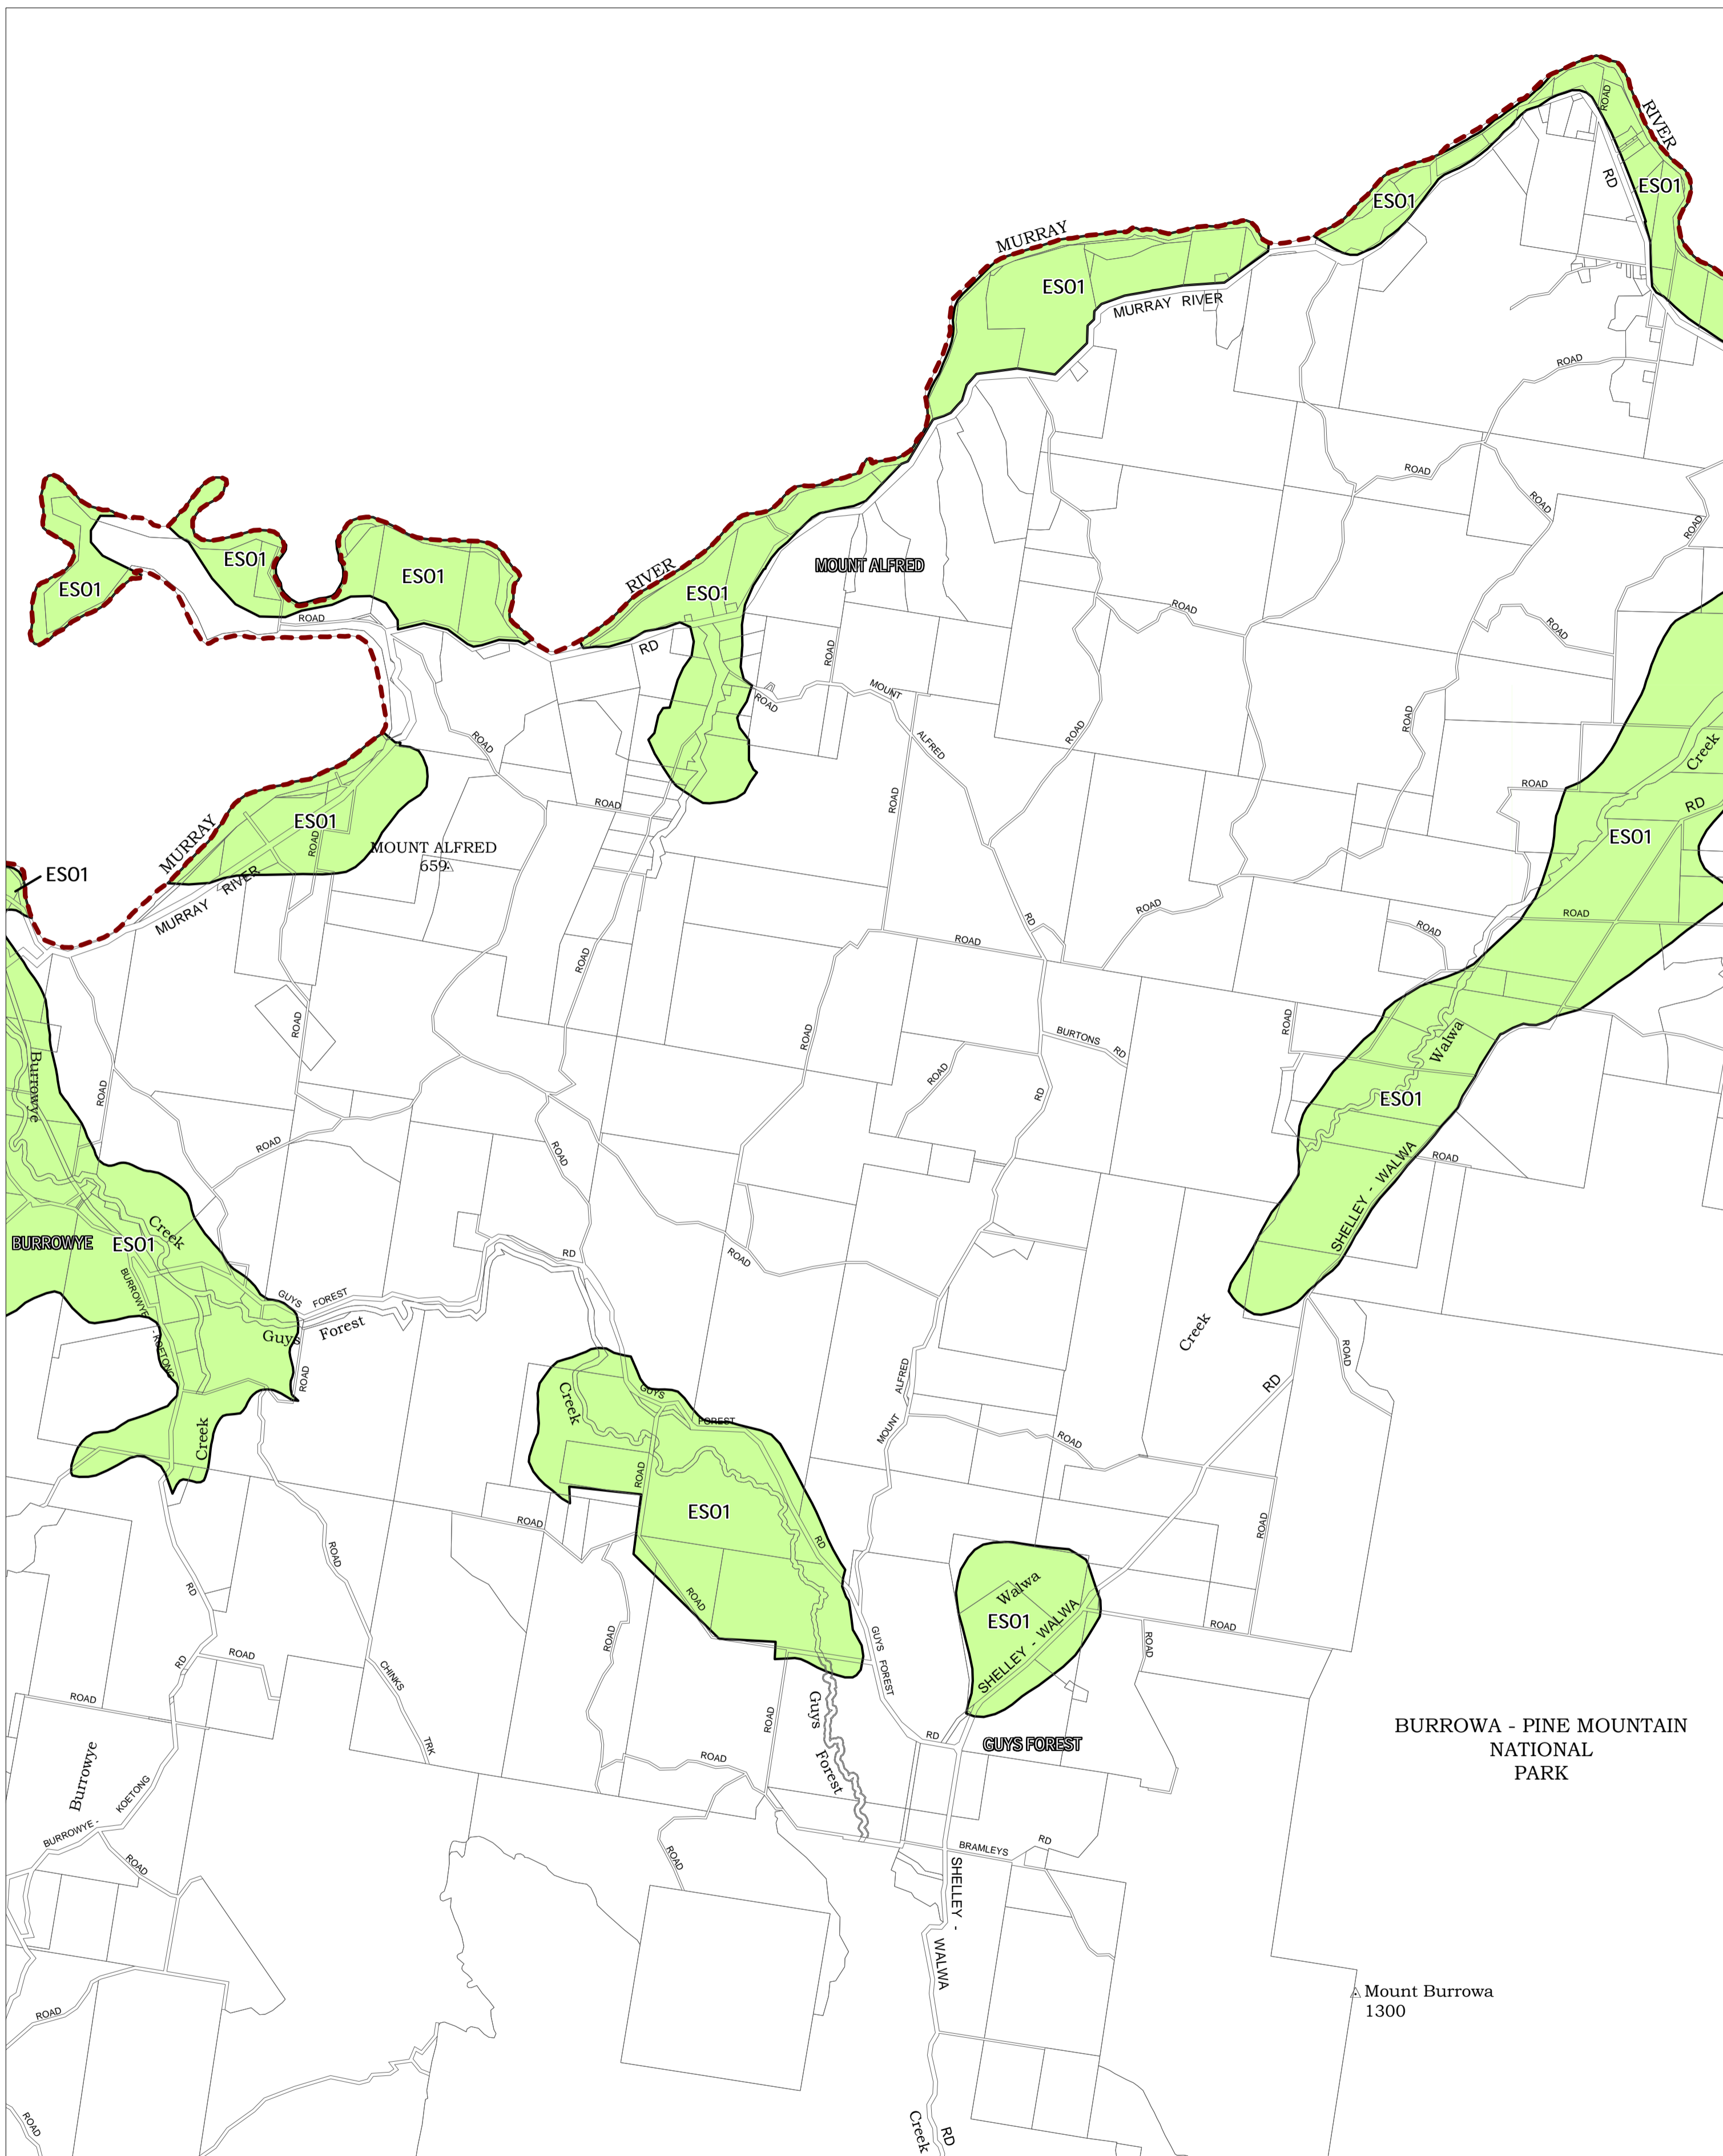

TOWONG PLANNING SCHEME - LOCAL PROVISION

Overlays

- ESO1 Environmental Significance Overlay - Schedule 1

AUSTRALIAN MAP GRID ZONE 55

Printed: 16/6/2014

AMENDMENT C30