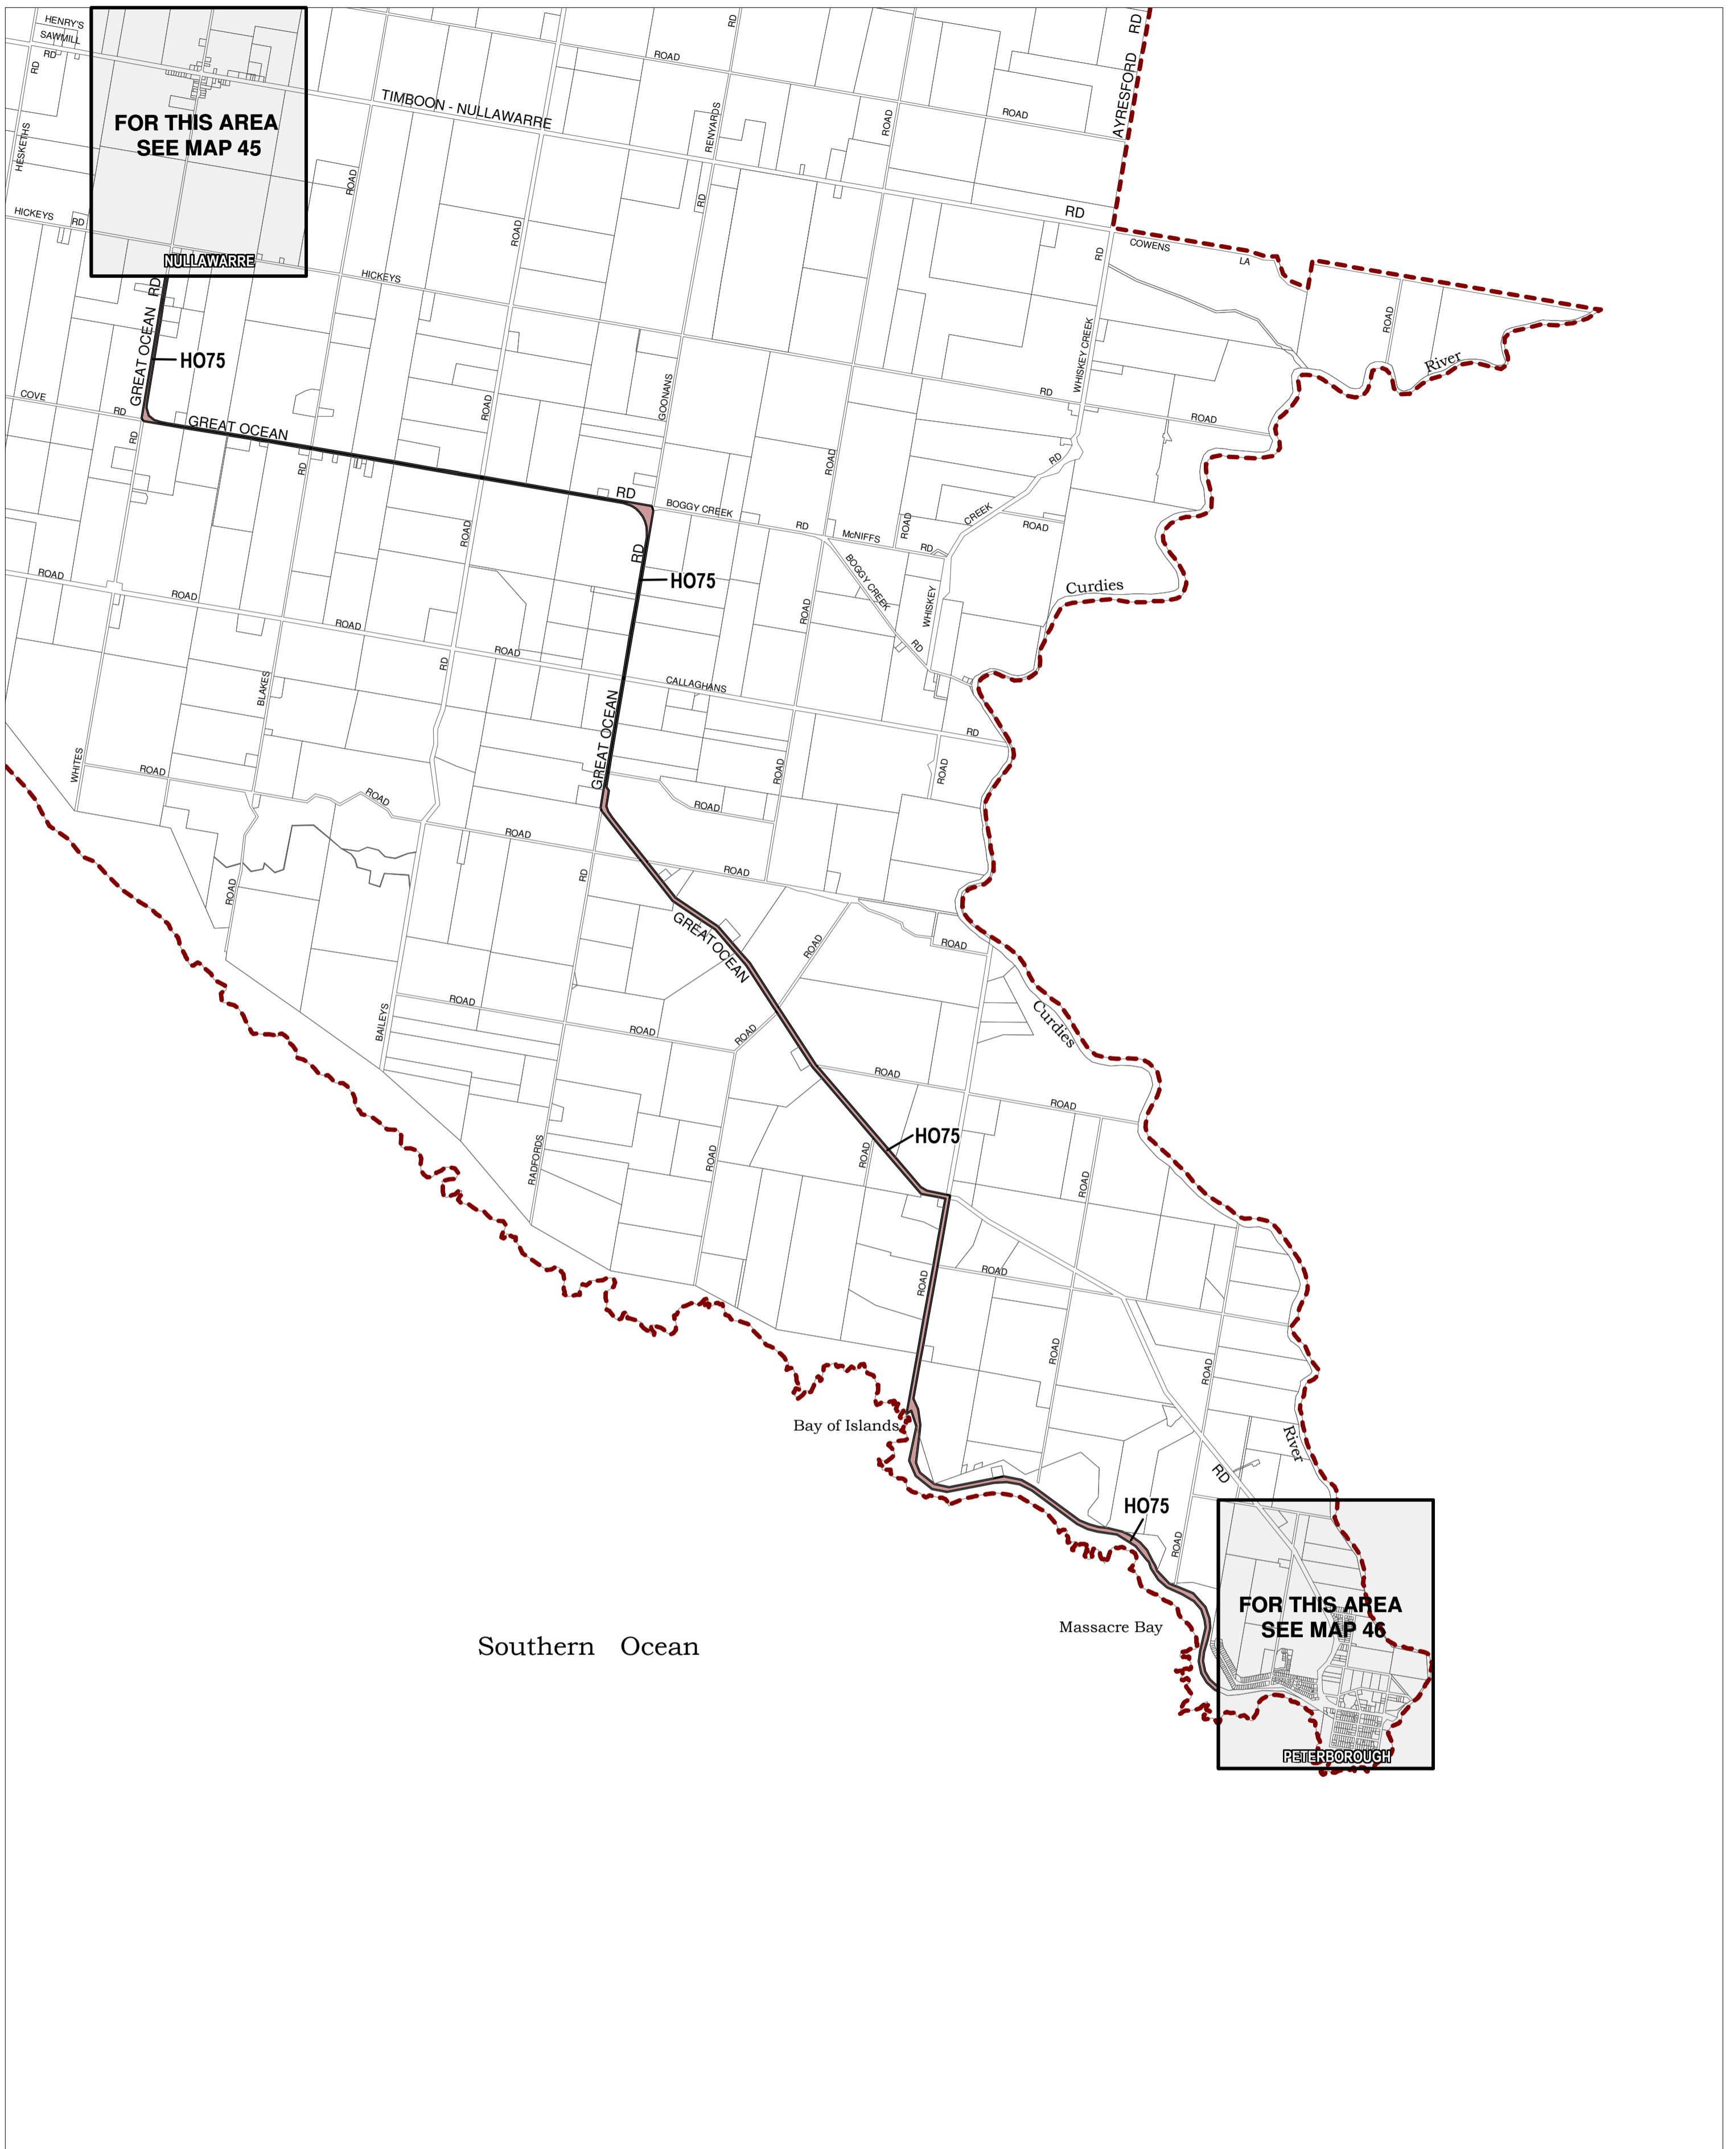

MOYNE PLANNING SCHEME - LOCAL PROVISION

FOR THIS AREA
SEE MAP 45
NULLAWARRE

FOR THIS AREA
SEE MAP 46
PETERBOROUGH

Overlays	
HO	Heritage Overlay

AUSTRALIAN MAP GRID ZONE 54

Printed: 14/8/2015

AMENDMENT C57