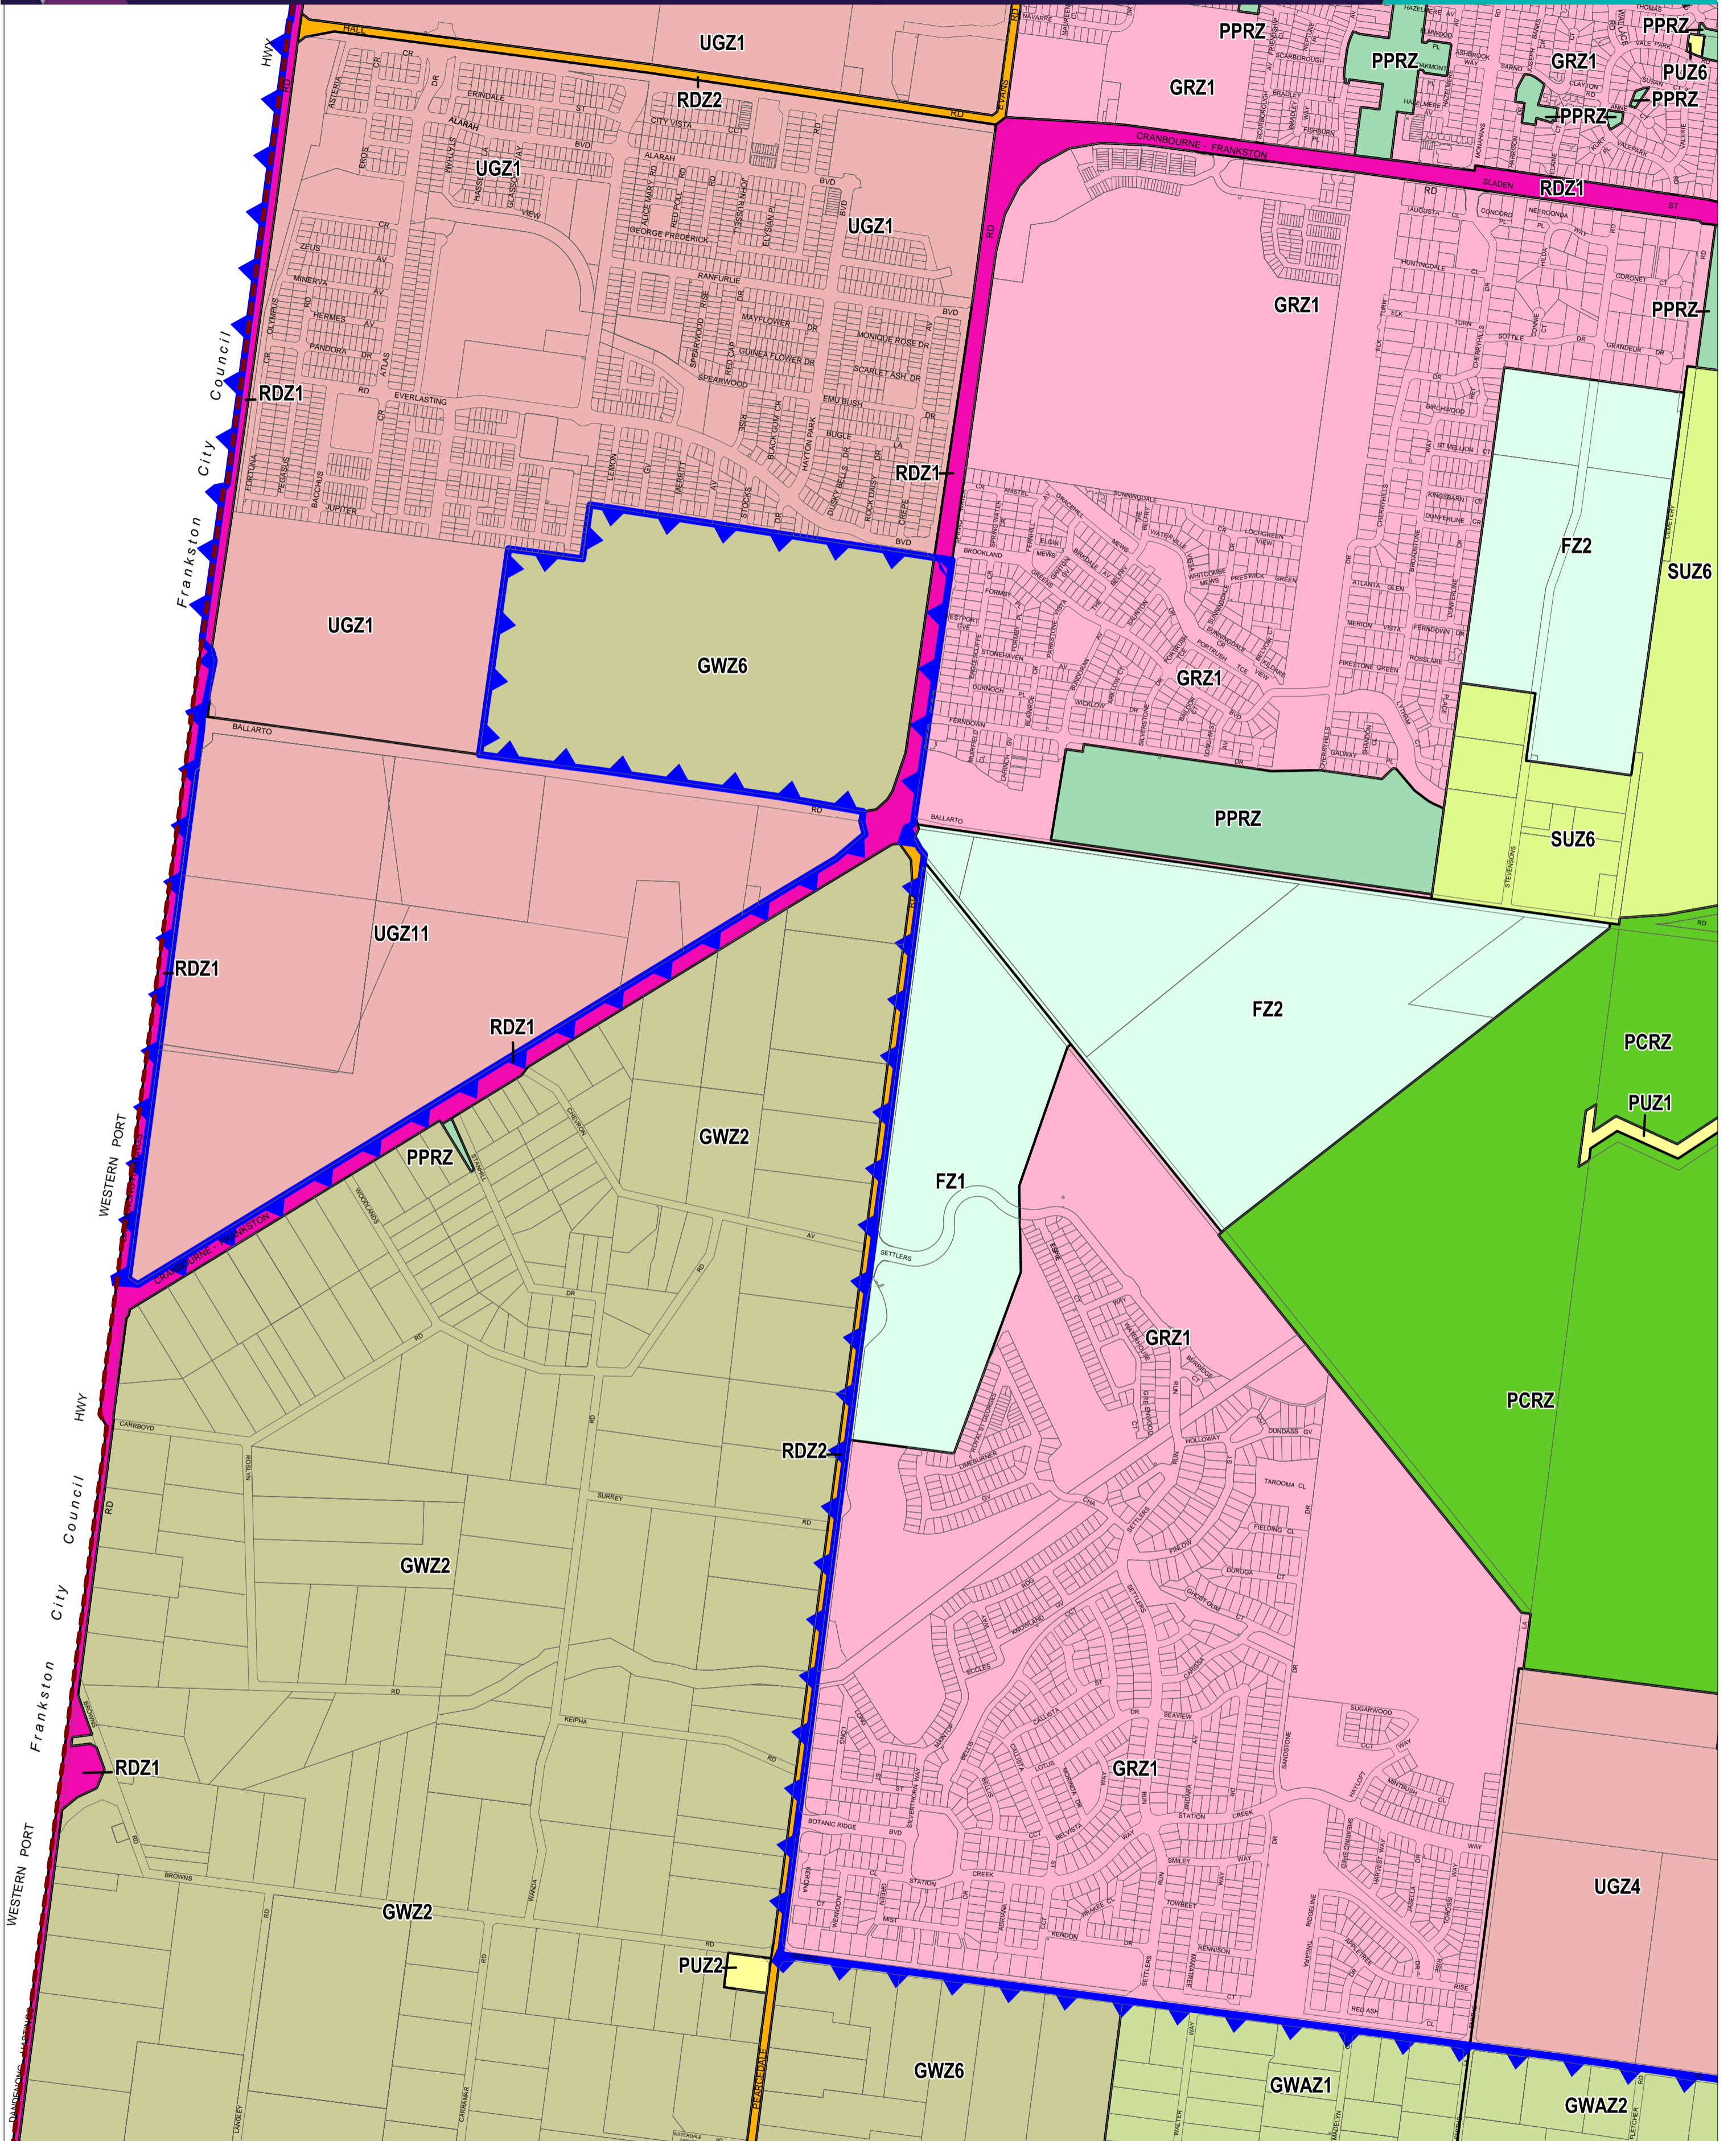

CASEY PLANNING SCHEME - LOCAL PROVISION

Public Land	Rural	Urban Growth Zone
PPRZ Public Conservation And Resource Zone	FZ1 Farming Zone - Schedule 1	UGZ4 Urban Growth Zone - Schedule 4
PPRZ Public Park And Recreation Zone	FZ2 Farming Zone - Schedule 2	
PUZ2 Public Use Zone - Education	GWAZ1 Green Wedge A Zone - Schedule 1	
PUZ6 Public Use Zone - Local Government	GWAZ2 Green Wedge A Zone - Schedule 2	
PUZ1 Public Use Zone - Service And Utility	GWZ2 Green Wedge Zone - Schedule 2	
	GWZ6 Green Wedge Zone - Schedule 6	
	Special Purpose	
	SUZ6 Special Use Zone - Schedule 6	
	UGZ1 Urban Growth Zone - Schedule 1	
	UGZ11 Urban Growth Zone - Schedule 11	
Residential		
GRZ1 General Residential Zone - Schedule 1		

Municipal Boundary

Land Outside Urban Growth Boundary

Printed: 9/12/2016

AMENDMENT C190

500 0 500 m
AUSTRALIAN MAP GRID ZONE 55

PREPARED BY: Planning Mapping Services

Environment, Land, Water and Planning

INDEX TO ADJOINING SCHEME MAPS