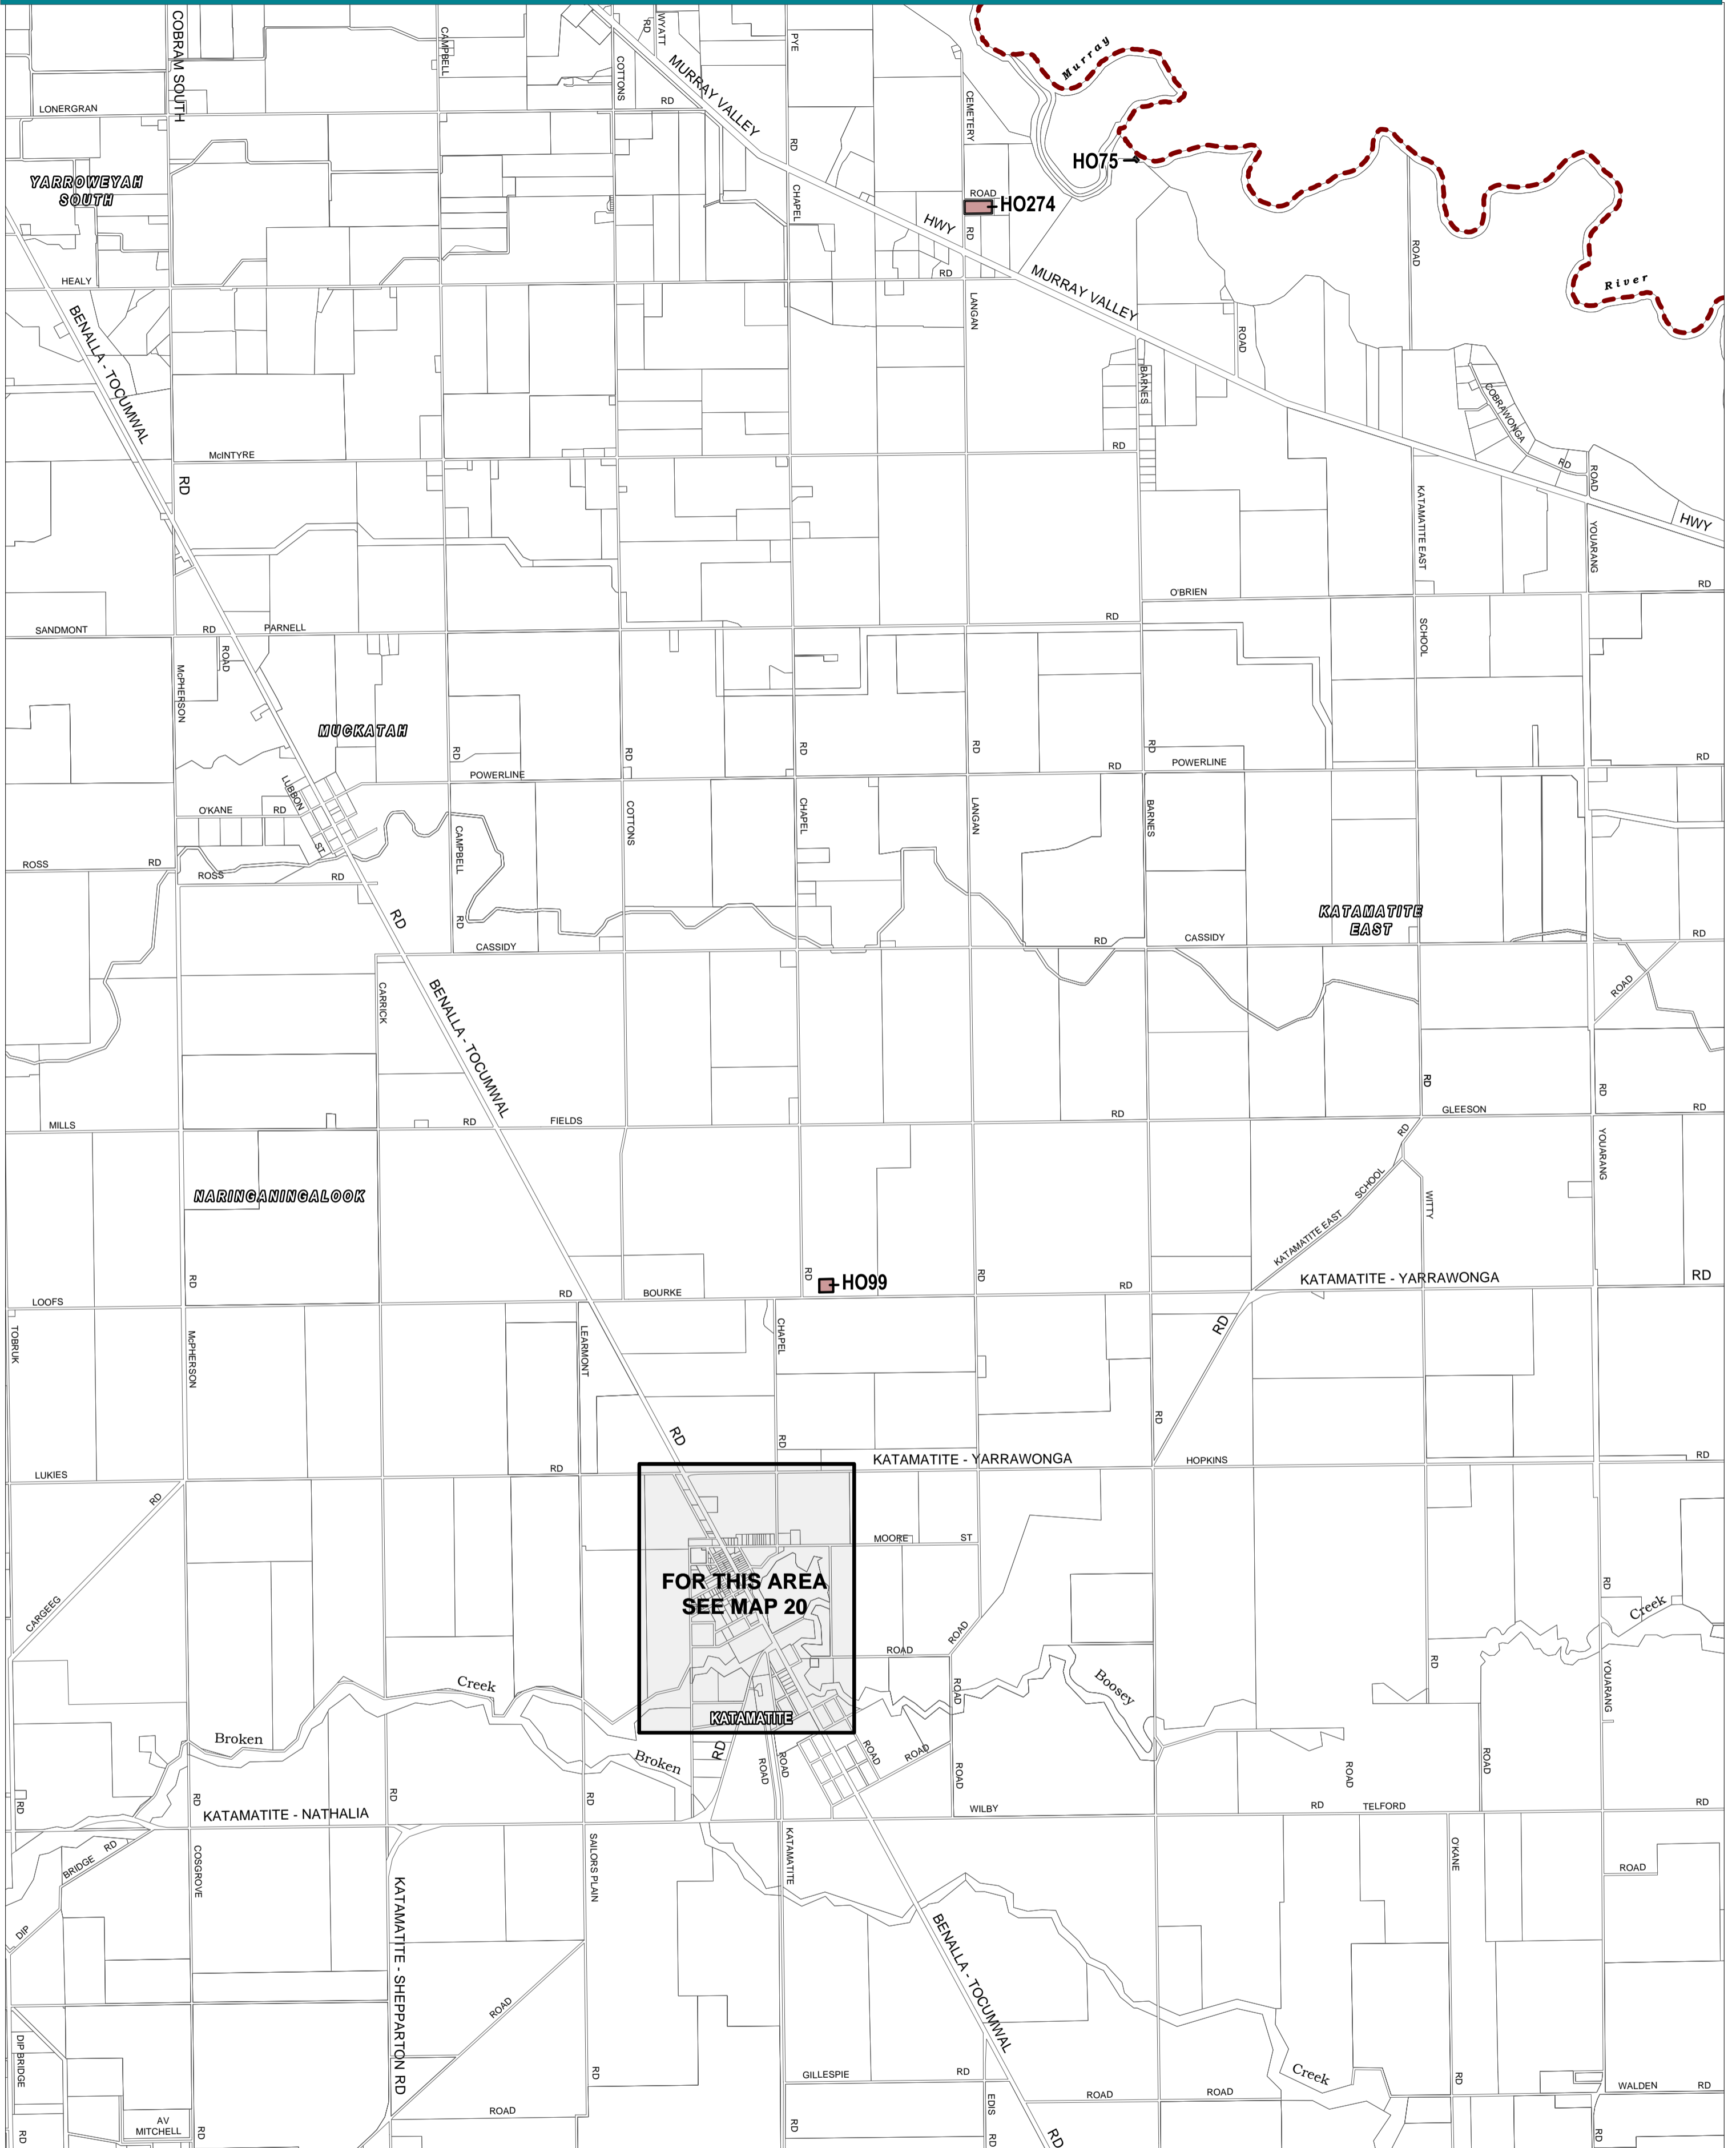

MOIRA PLANNING SCHEME - LOCAL PROVISION

Overlays

Heritage Overlay

Municipal Boundary

AUSTRALIAN MAP GRID ZONE 55

PREPARED BY: Planning Mapping Services

VICTORIA
State Government

Environment,
Land, Water
and Planning

Printed: 12/9/2016

AMENDMENT C38