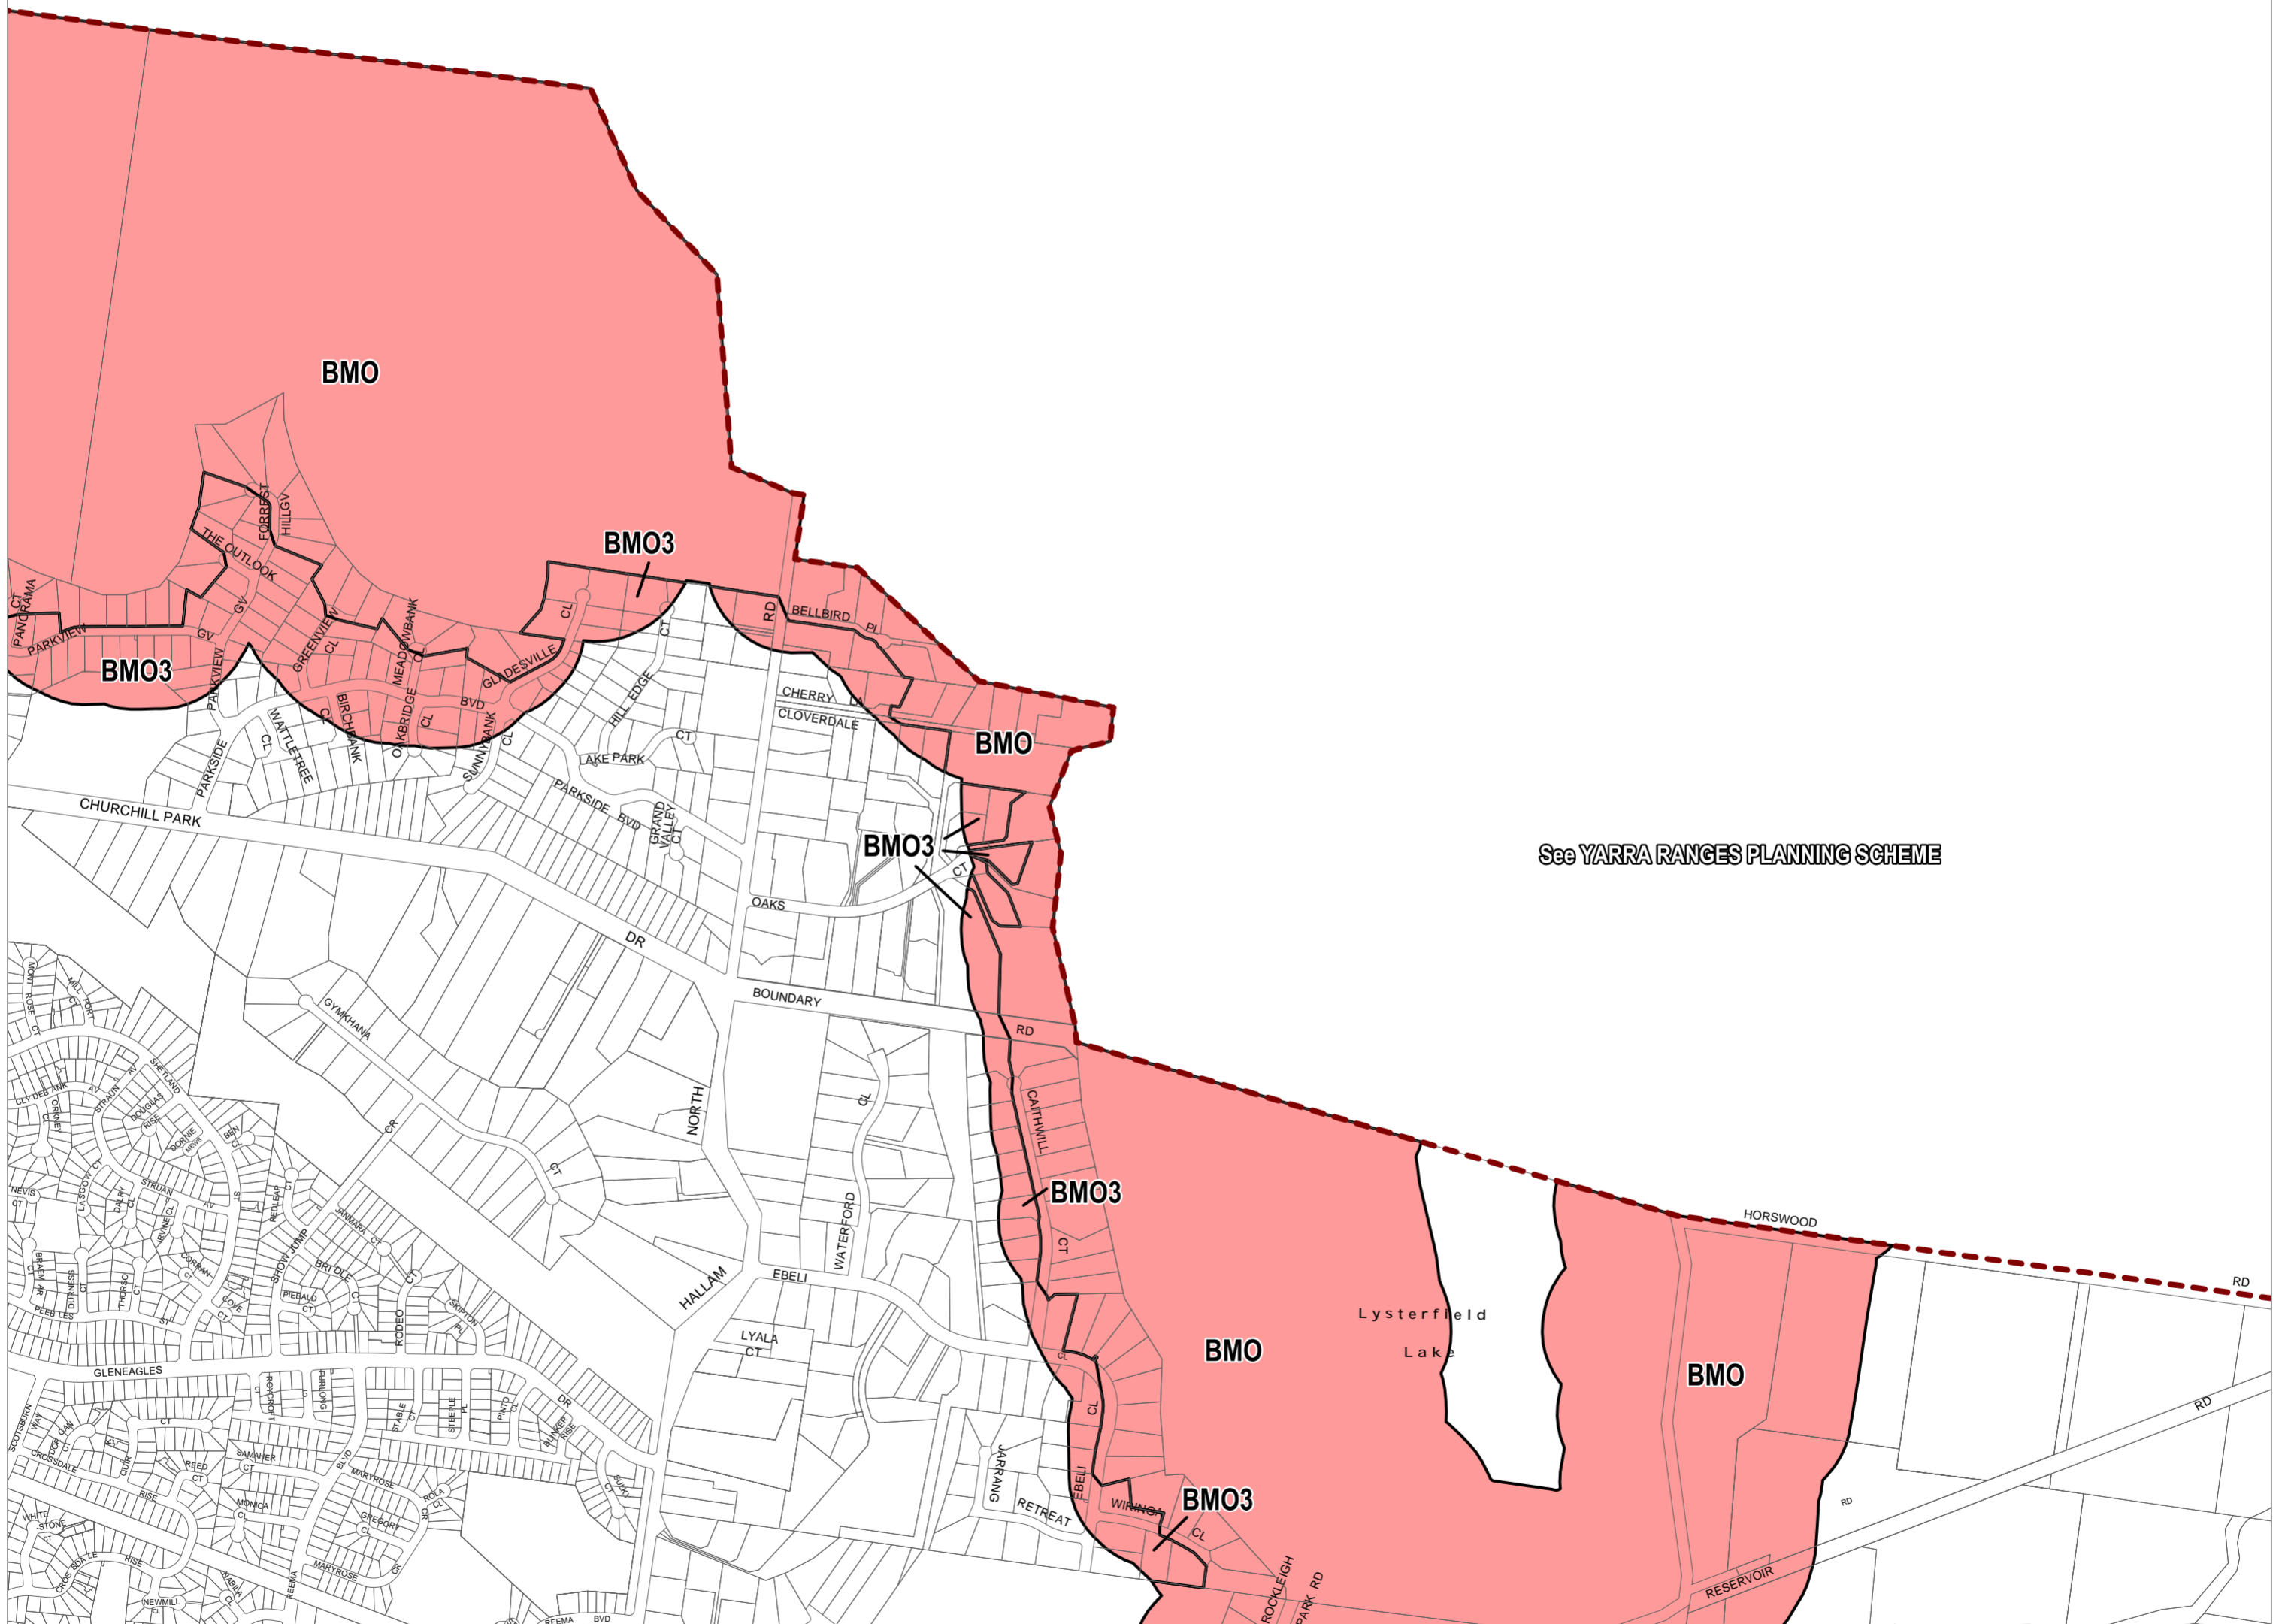

See KNOX PLANNING SCHEME

See YARRA RANGES PLANNING SCHEME

Overlays
BMO Bushfire Management Overlay
BMO3 Bushfire Management Overlay - Schedule 3

Municipal Boundary

500 0 500 m

AUSTRALIAN MAP GRID ZONE 55

PREPARED BY: Planning Mapping Services

Printed: 15/11/2016

AMENDMENT GC13

VICTORIA
State Government

Environment,
Land, Water
and Planning

INDEX TO ADJOINING SCHEME MAPS