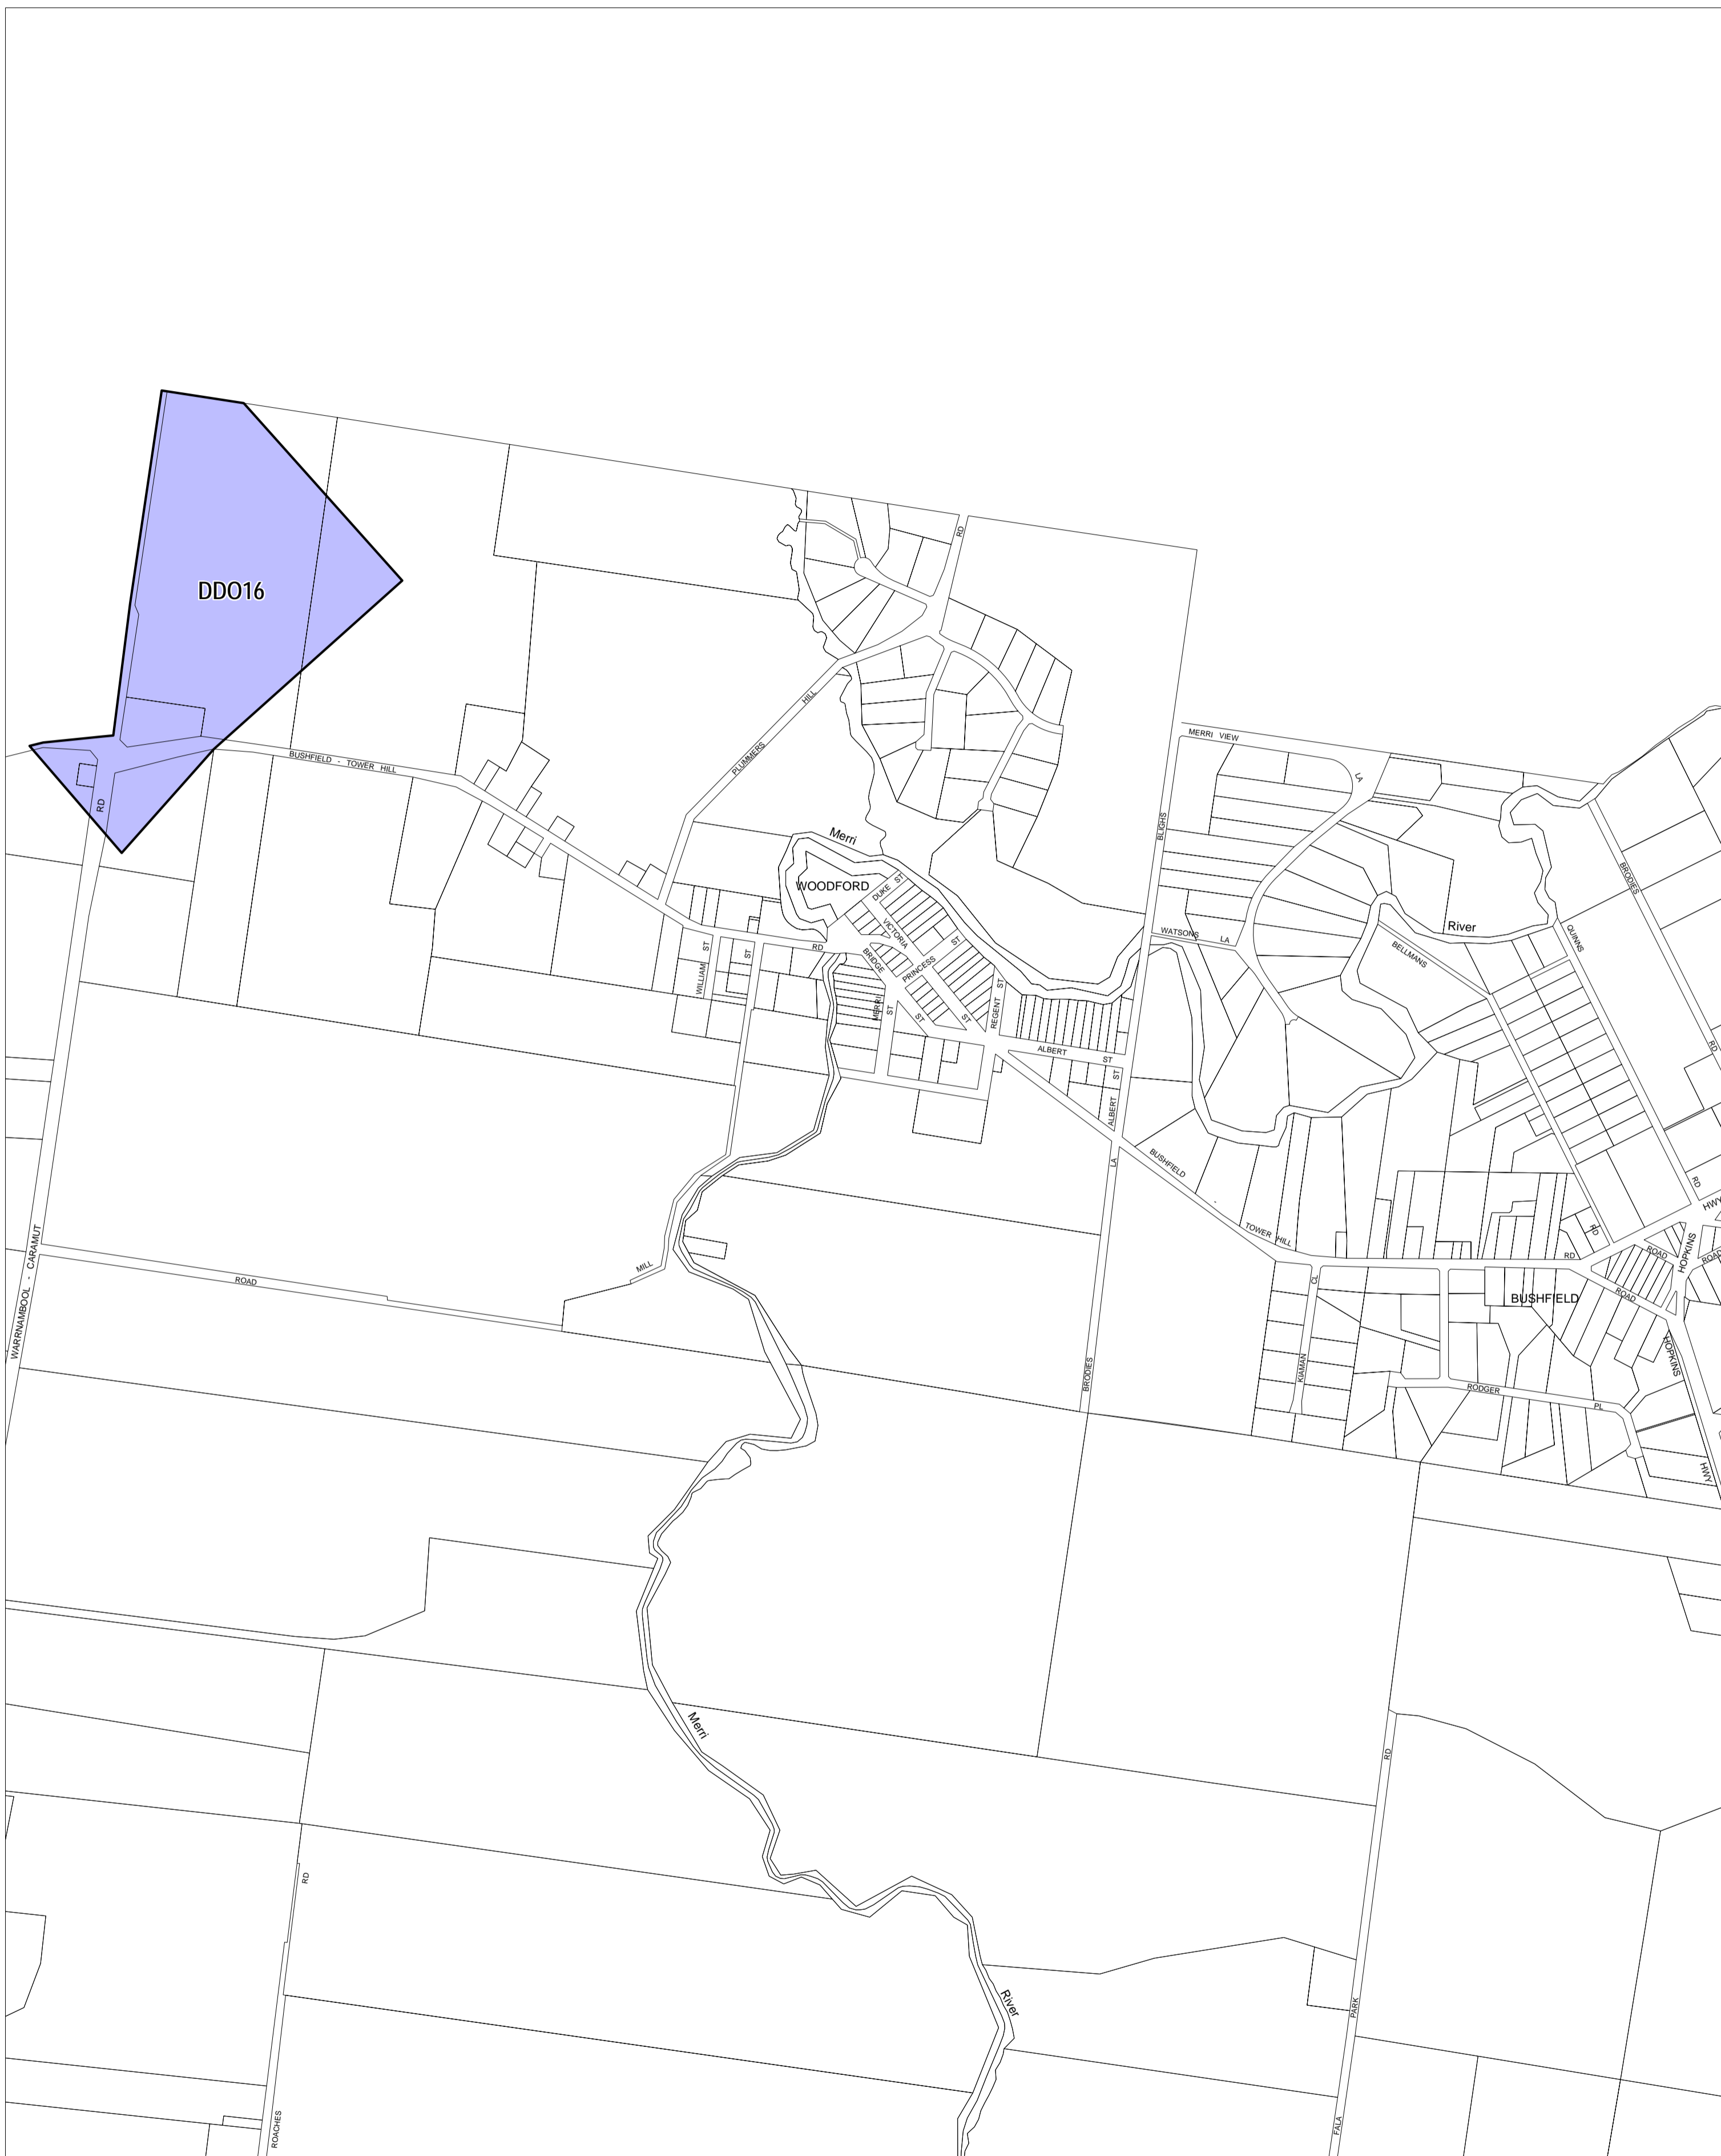

WARRNAMBOOL PLANNING SCHEME - LOCAL PROVISION

Overlays

00016 Design And Development Overlay - Schedule 16

200 0 200 400 600 800 1000 m

AUSTRALIAN MAP GRID ZONE 54

INDEX TO ADJOINING METRIC SERIES MAP

1	2	3
5	6	7
8	9	10
11	12	13
	14	15
		16
		17

Printed: 26/3/2010

AMENDMENT C17