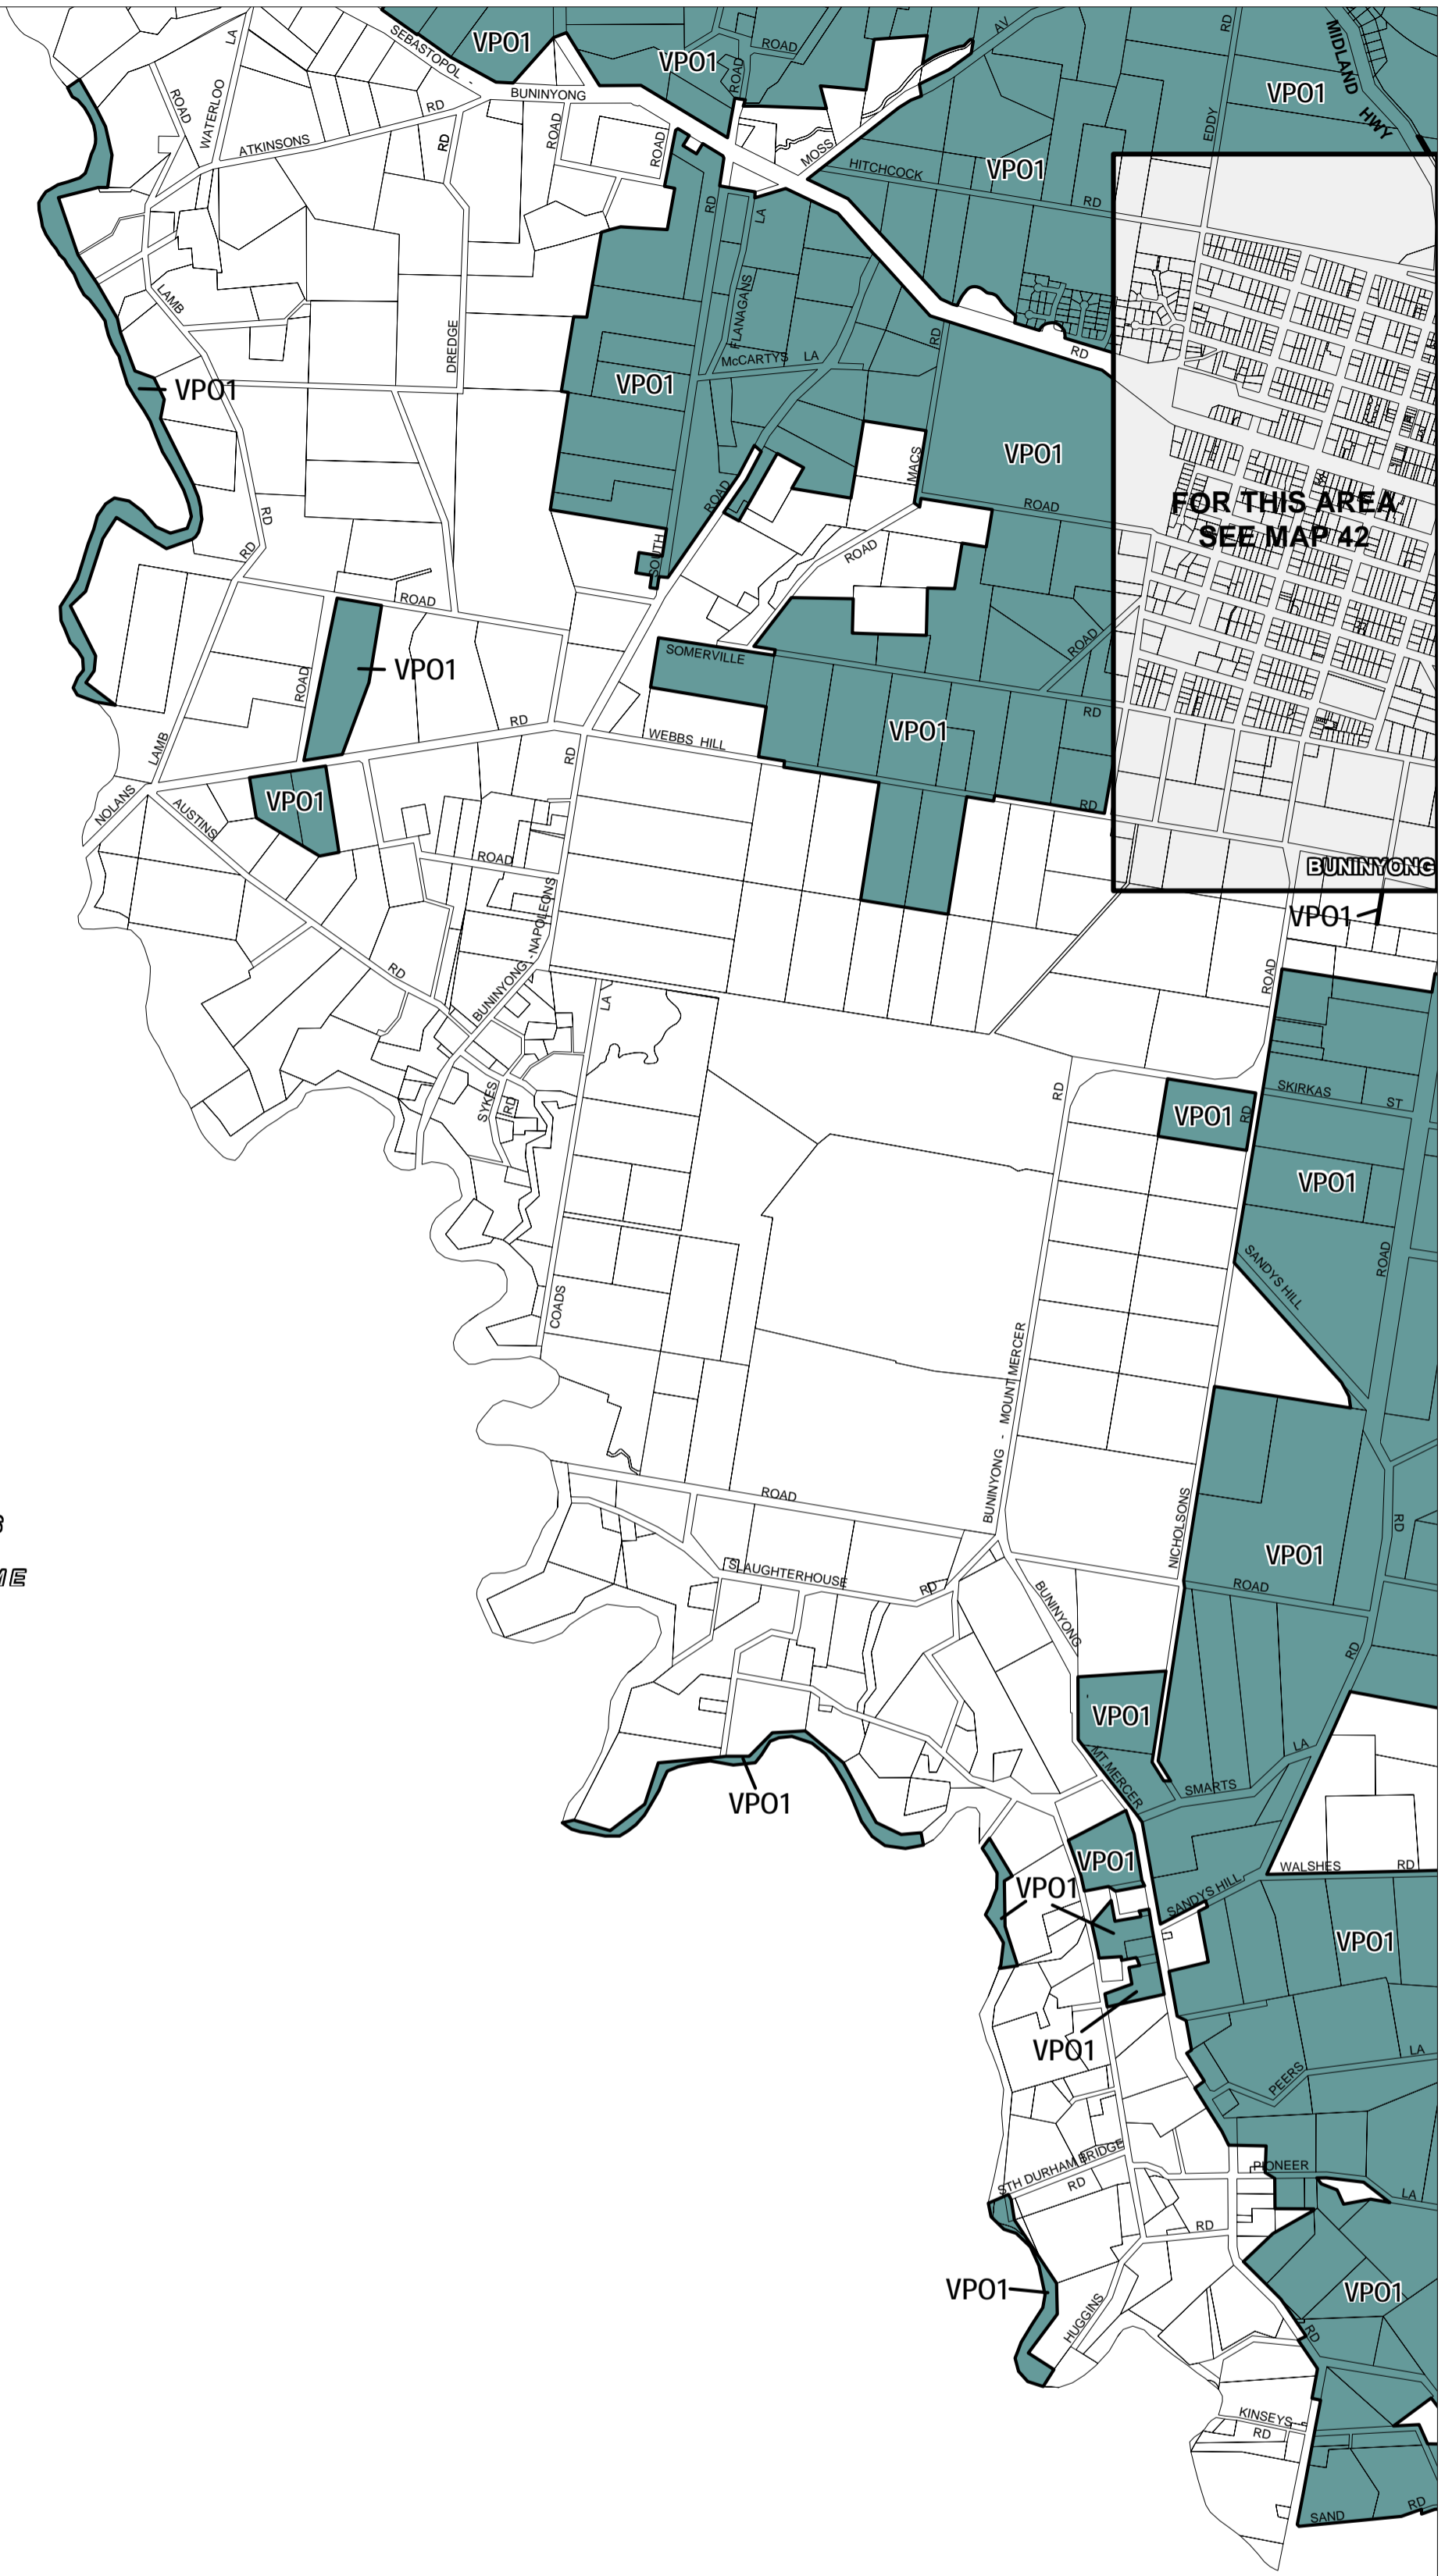

BALLARAT PLANNING SCHEME - LOCAL PROVISION

See
GOLDEN PLAINS
PLANNING SCHEME

Overlays

VPO1 Vegetation Protection Overlay - Schedule 1

AUSTRALIAN MAP GRID ZONE 54

INDEX TO ADJOINING METRIC SERIES MAP

Printed: 10/11/2009

AMENDMENT C95