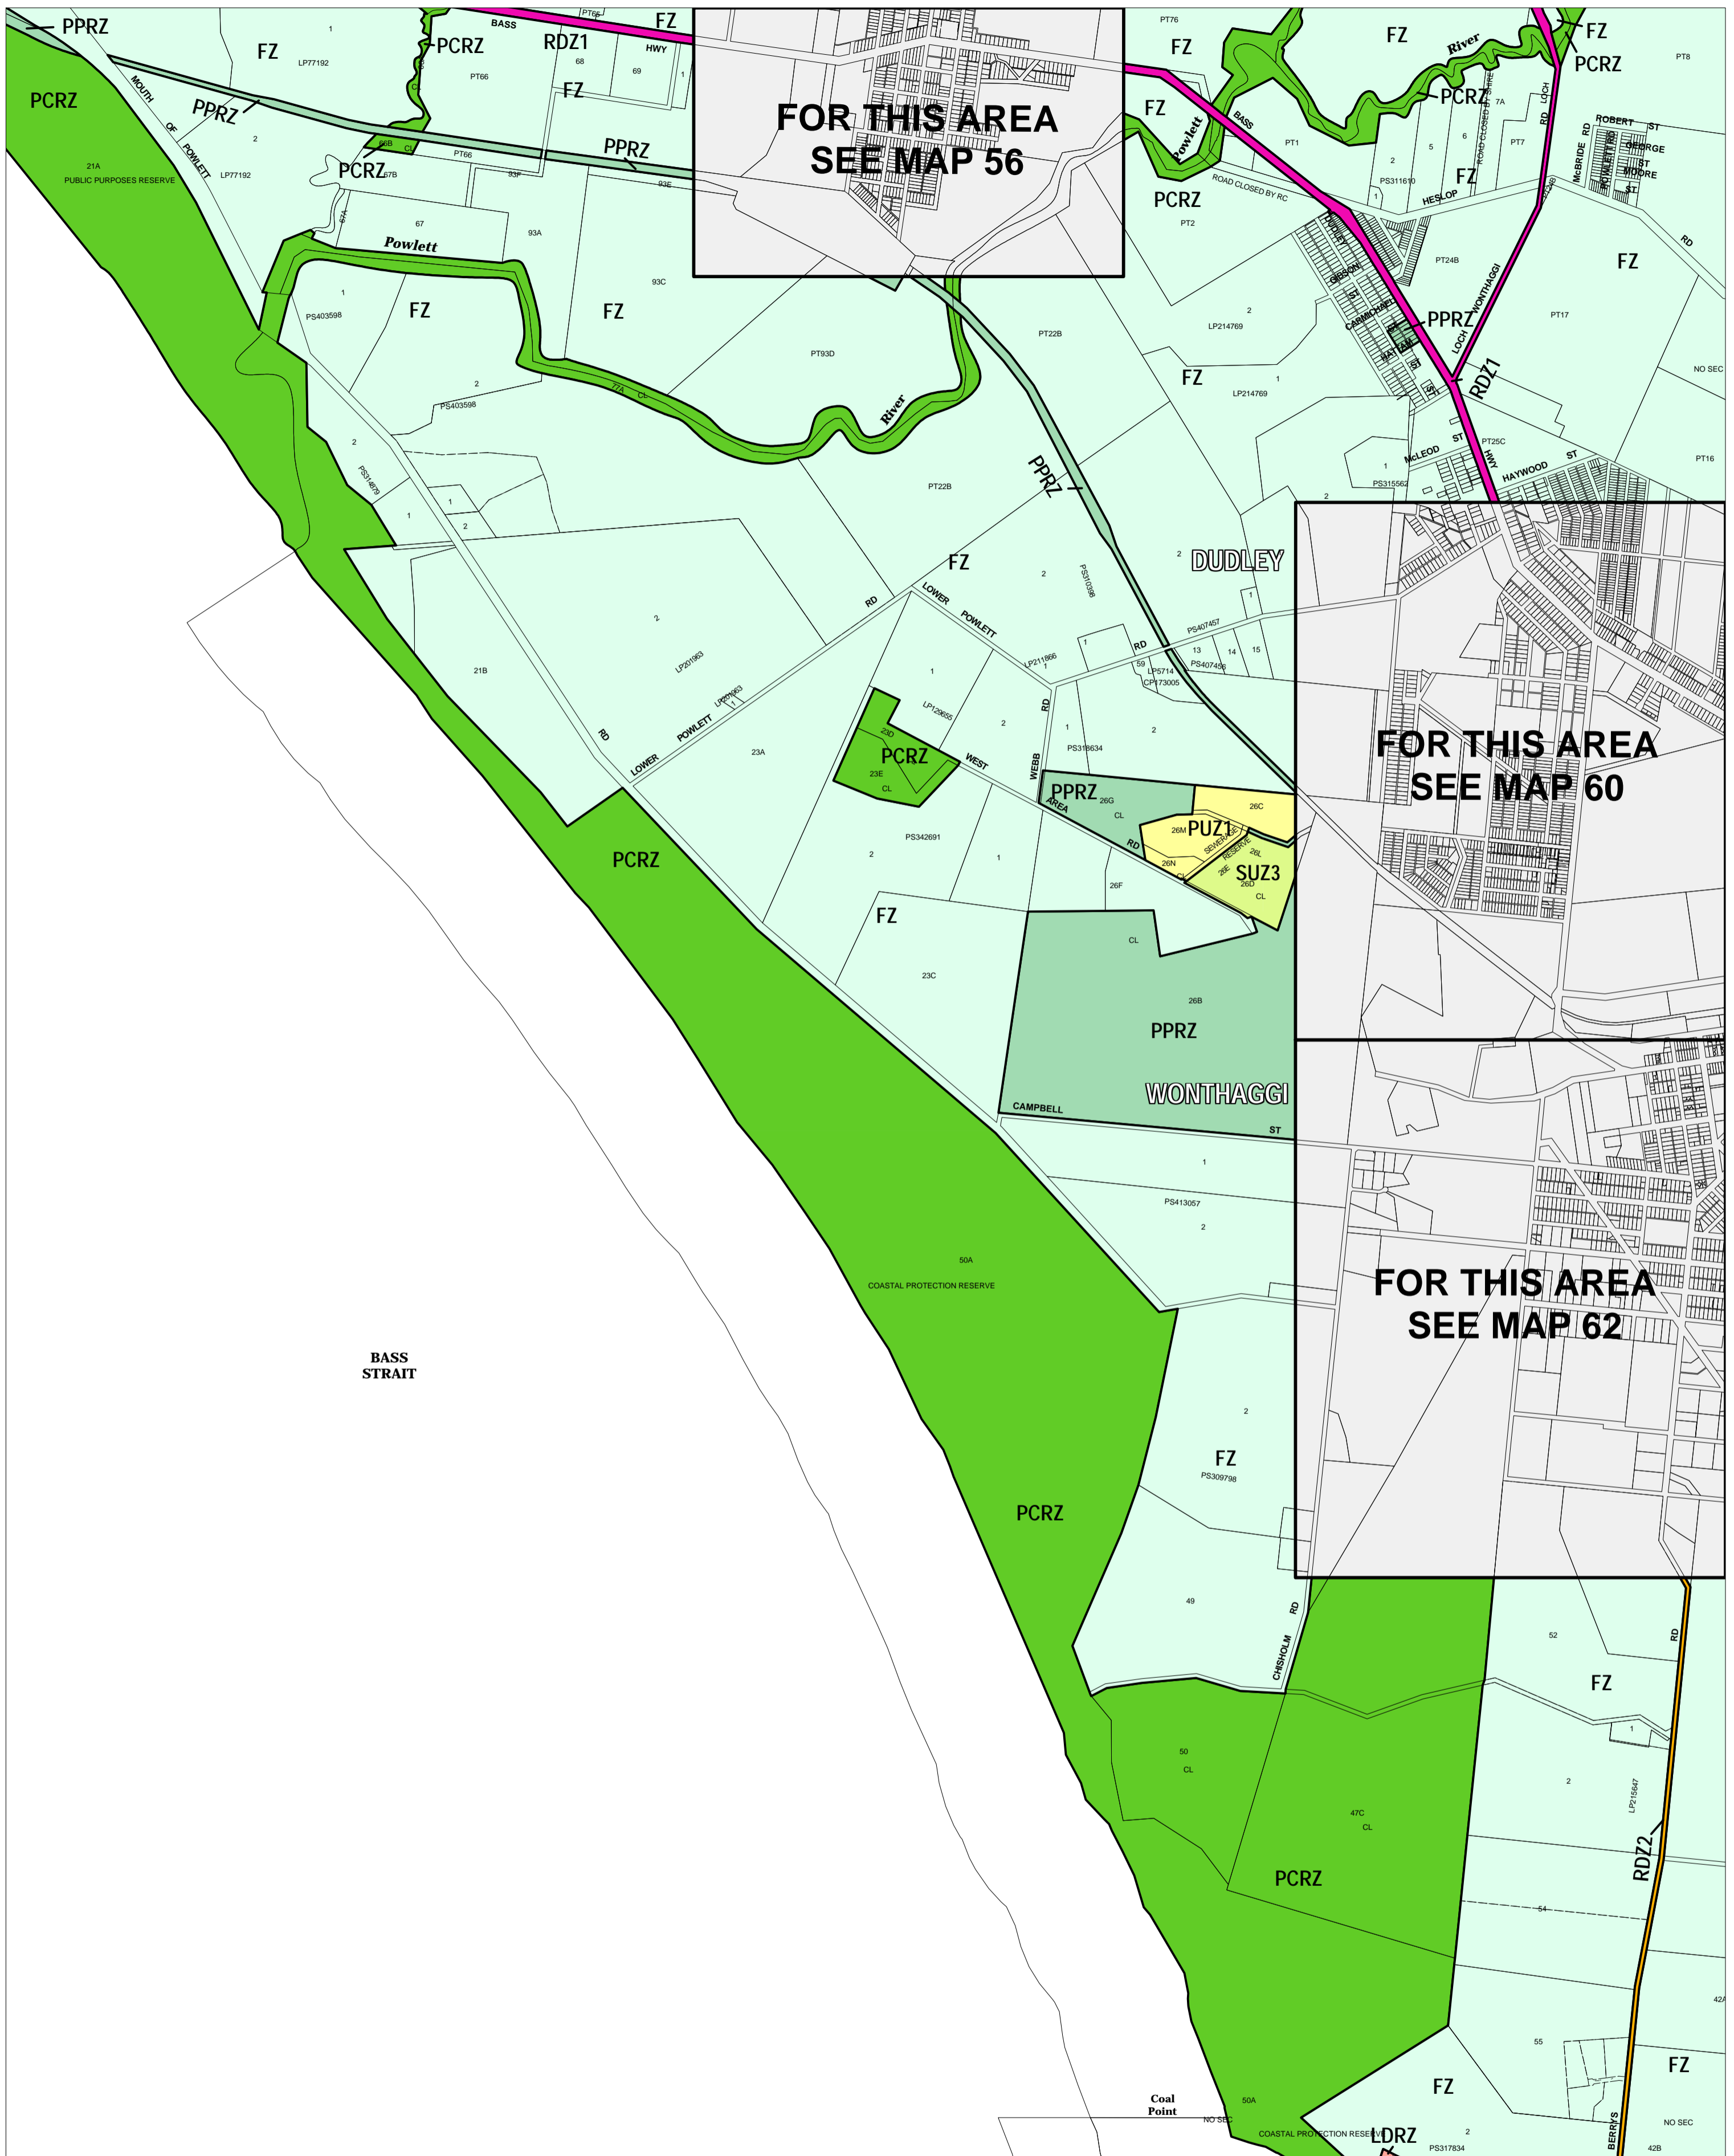

BASS COAST PLANNING SCHEME - LOCAL PROVISION

Public Land		Special Purpose	
PCRZ	Public Conservation And Resource Zone	SUZ3	Special Use Zone 3
PPRZ	Public Park And Recreation Zone		
PUZ1	Public Use Zone Service And Utility		
RDZ1	Road Zone Category 1		
RDZ2	Road Zone Category 2		
Residential			
LDRZ	Low Density Residential Zone		
TZ	Township Zone		
Rural			
FZ	Farming Zone		

AUSTRALIAN MAP GRID ZONE 55

Printed: 6/7/2006

AMENDMENT C58

INDEX TO ADJOINING METRIC SERIES MAP