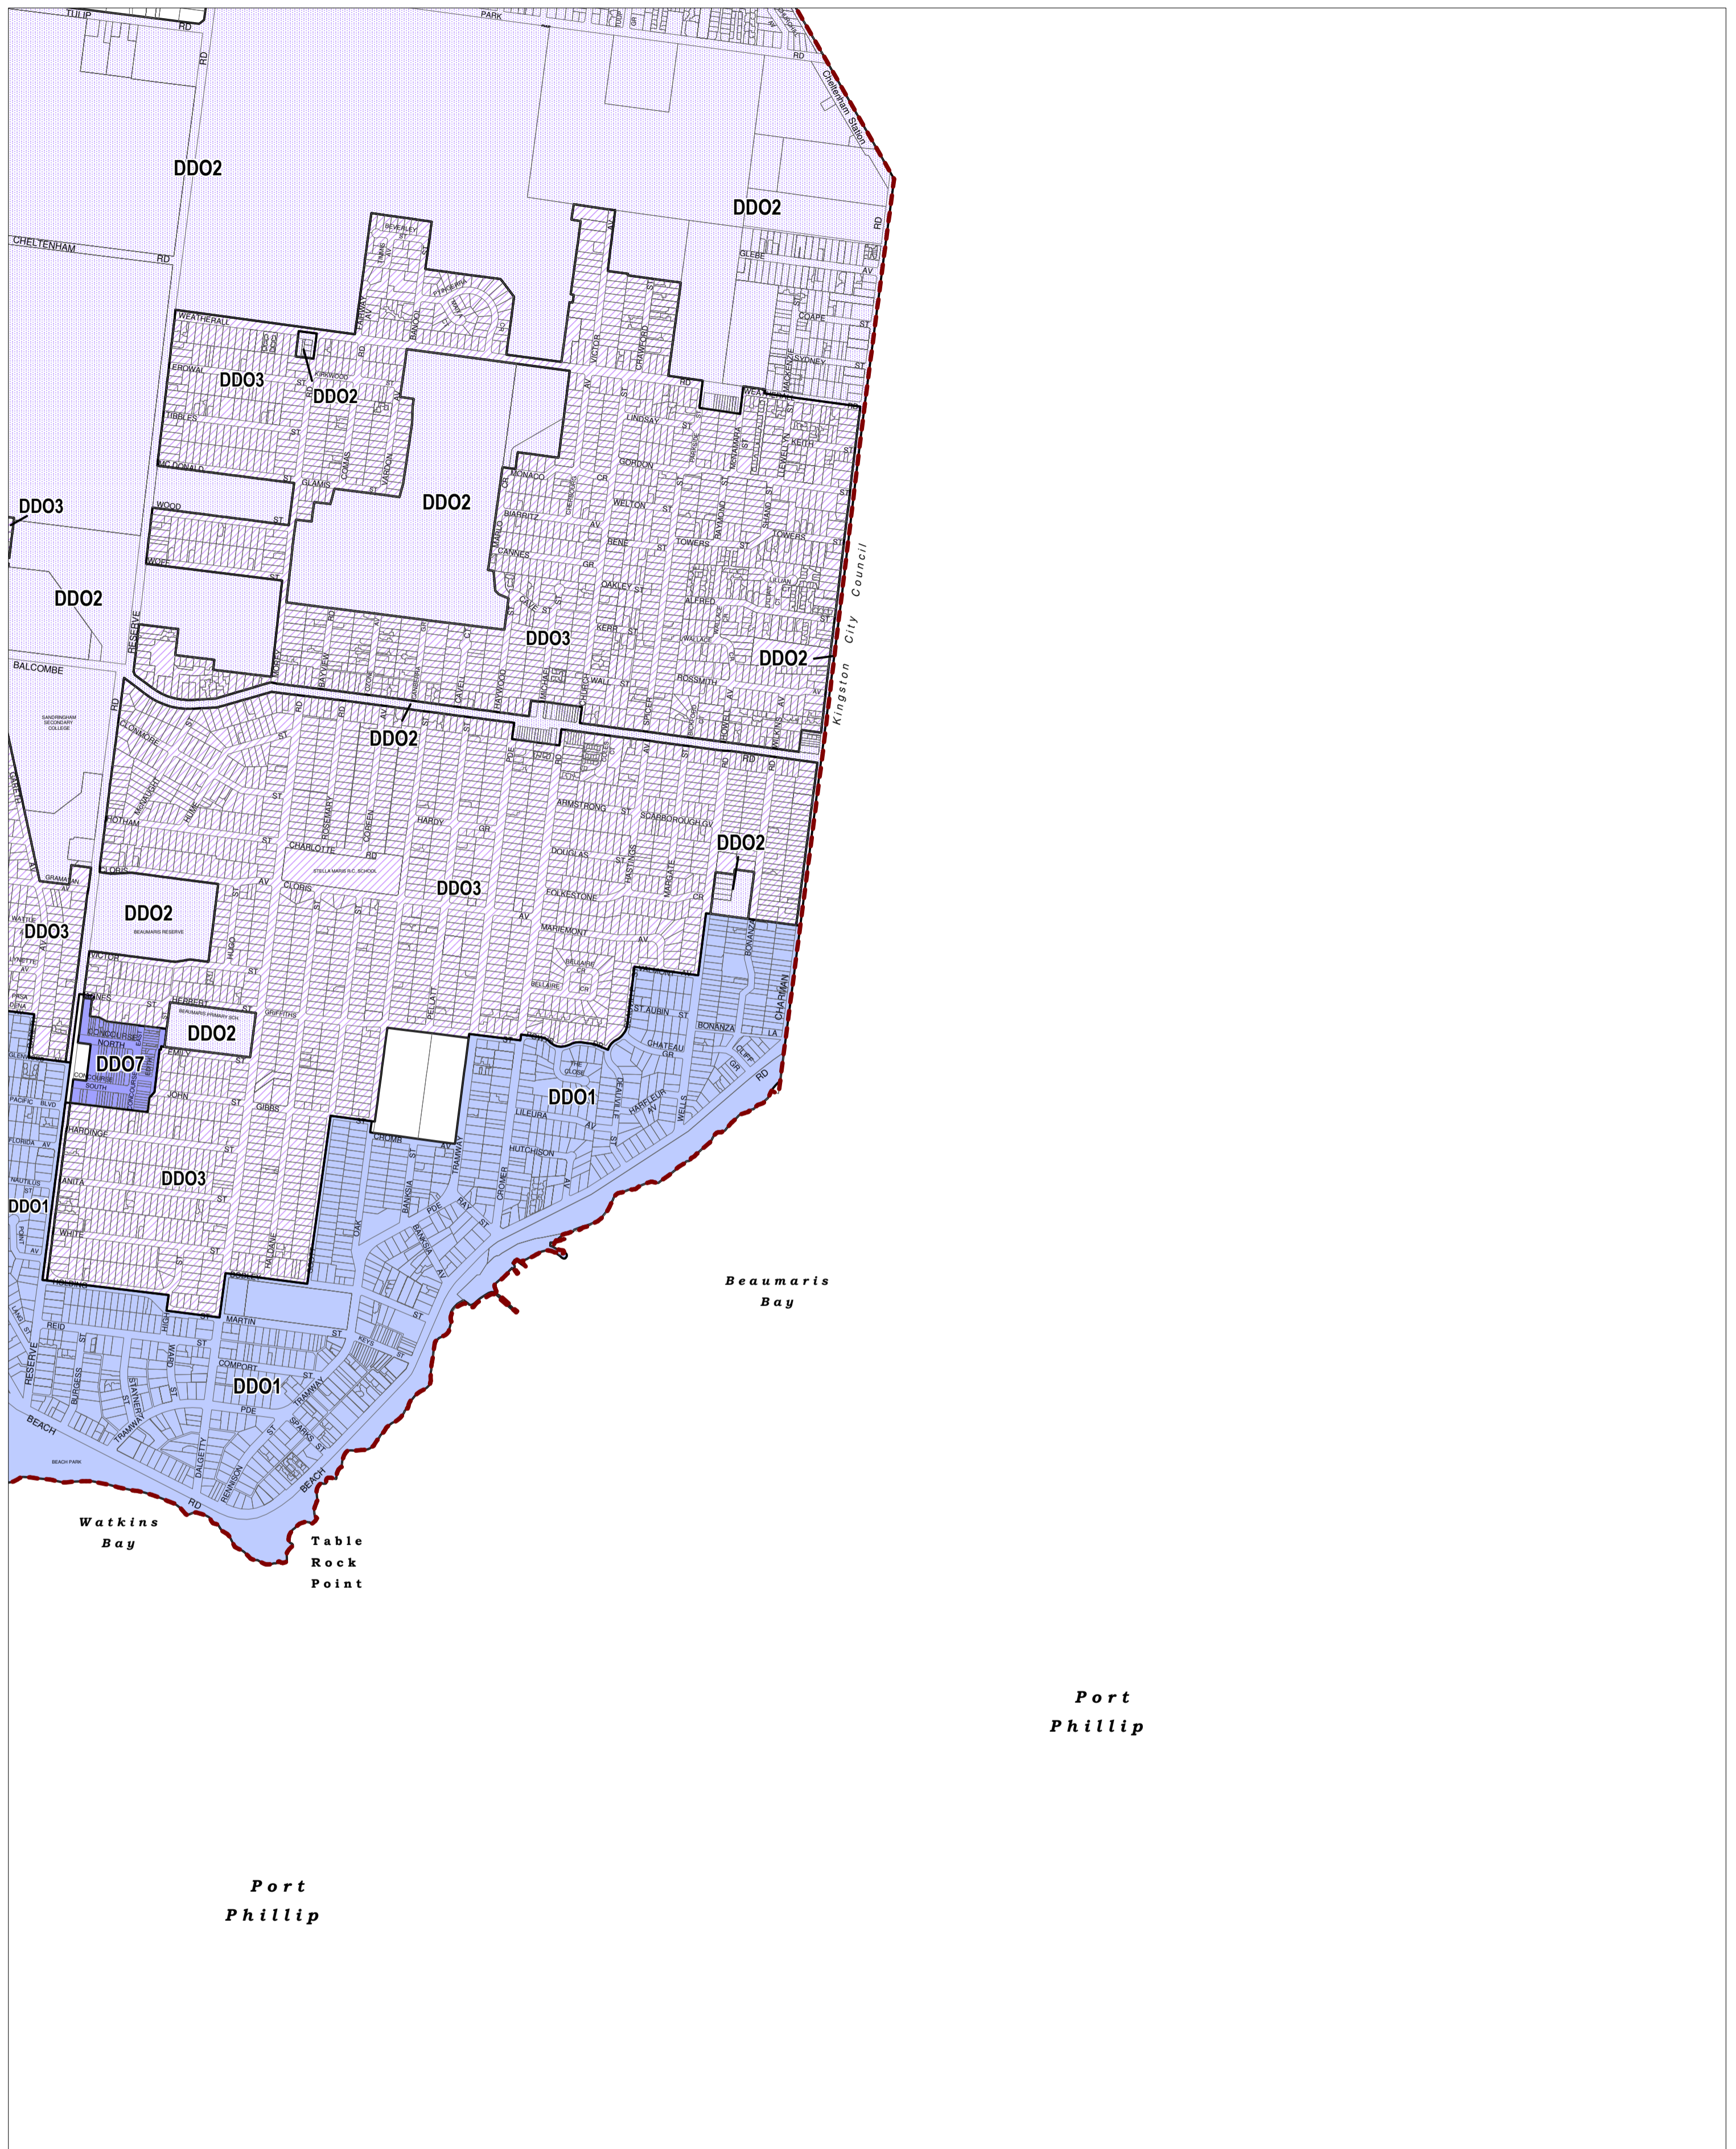

BAYSIDE PLANNING SCHEME - LOCAL PROVISION

Overlays	
	Design And Development Overlay - Schedule 1
	Design And Development Overlay - Schedule 2
	Design And Development Overlay - Schedule 3
	Design And Development Overlay - Schedule 7

Printed: 17/6/2014

AMENDMENT C106