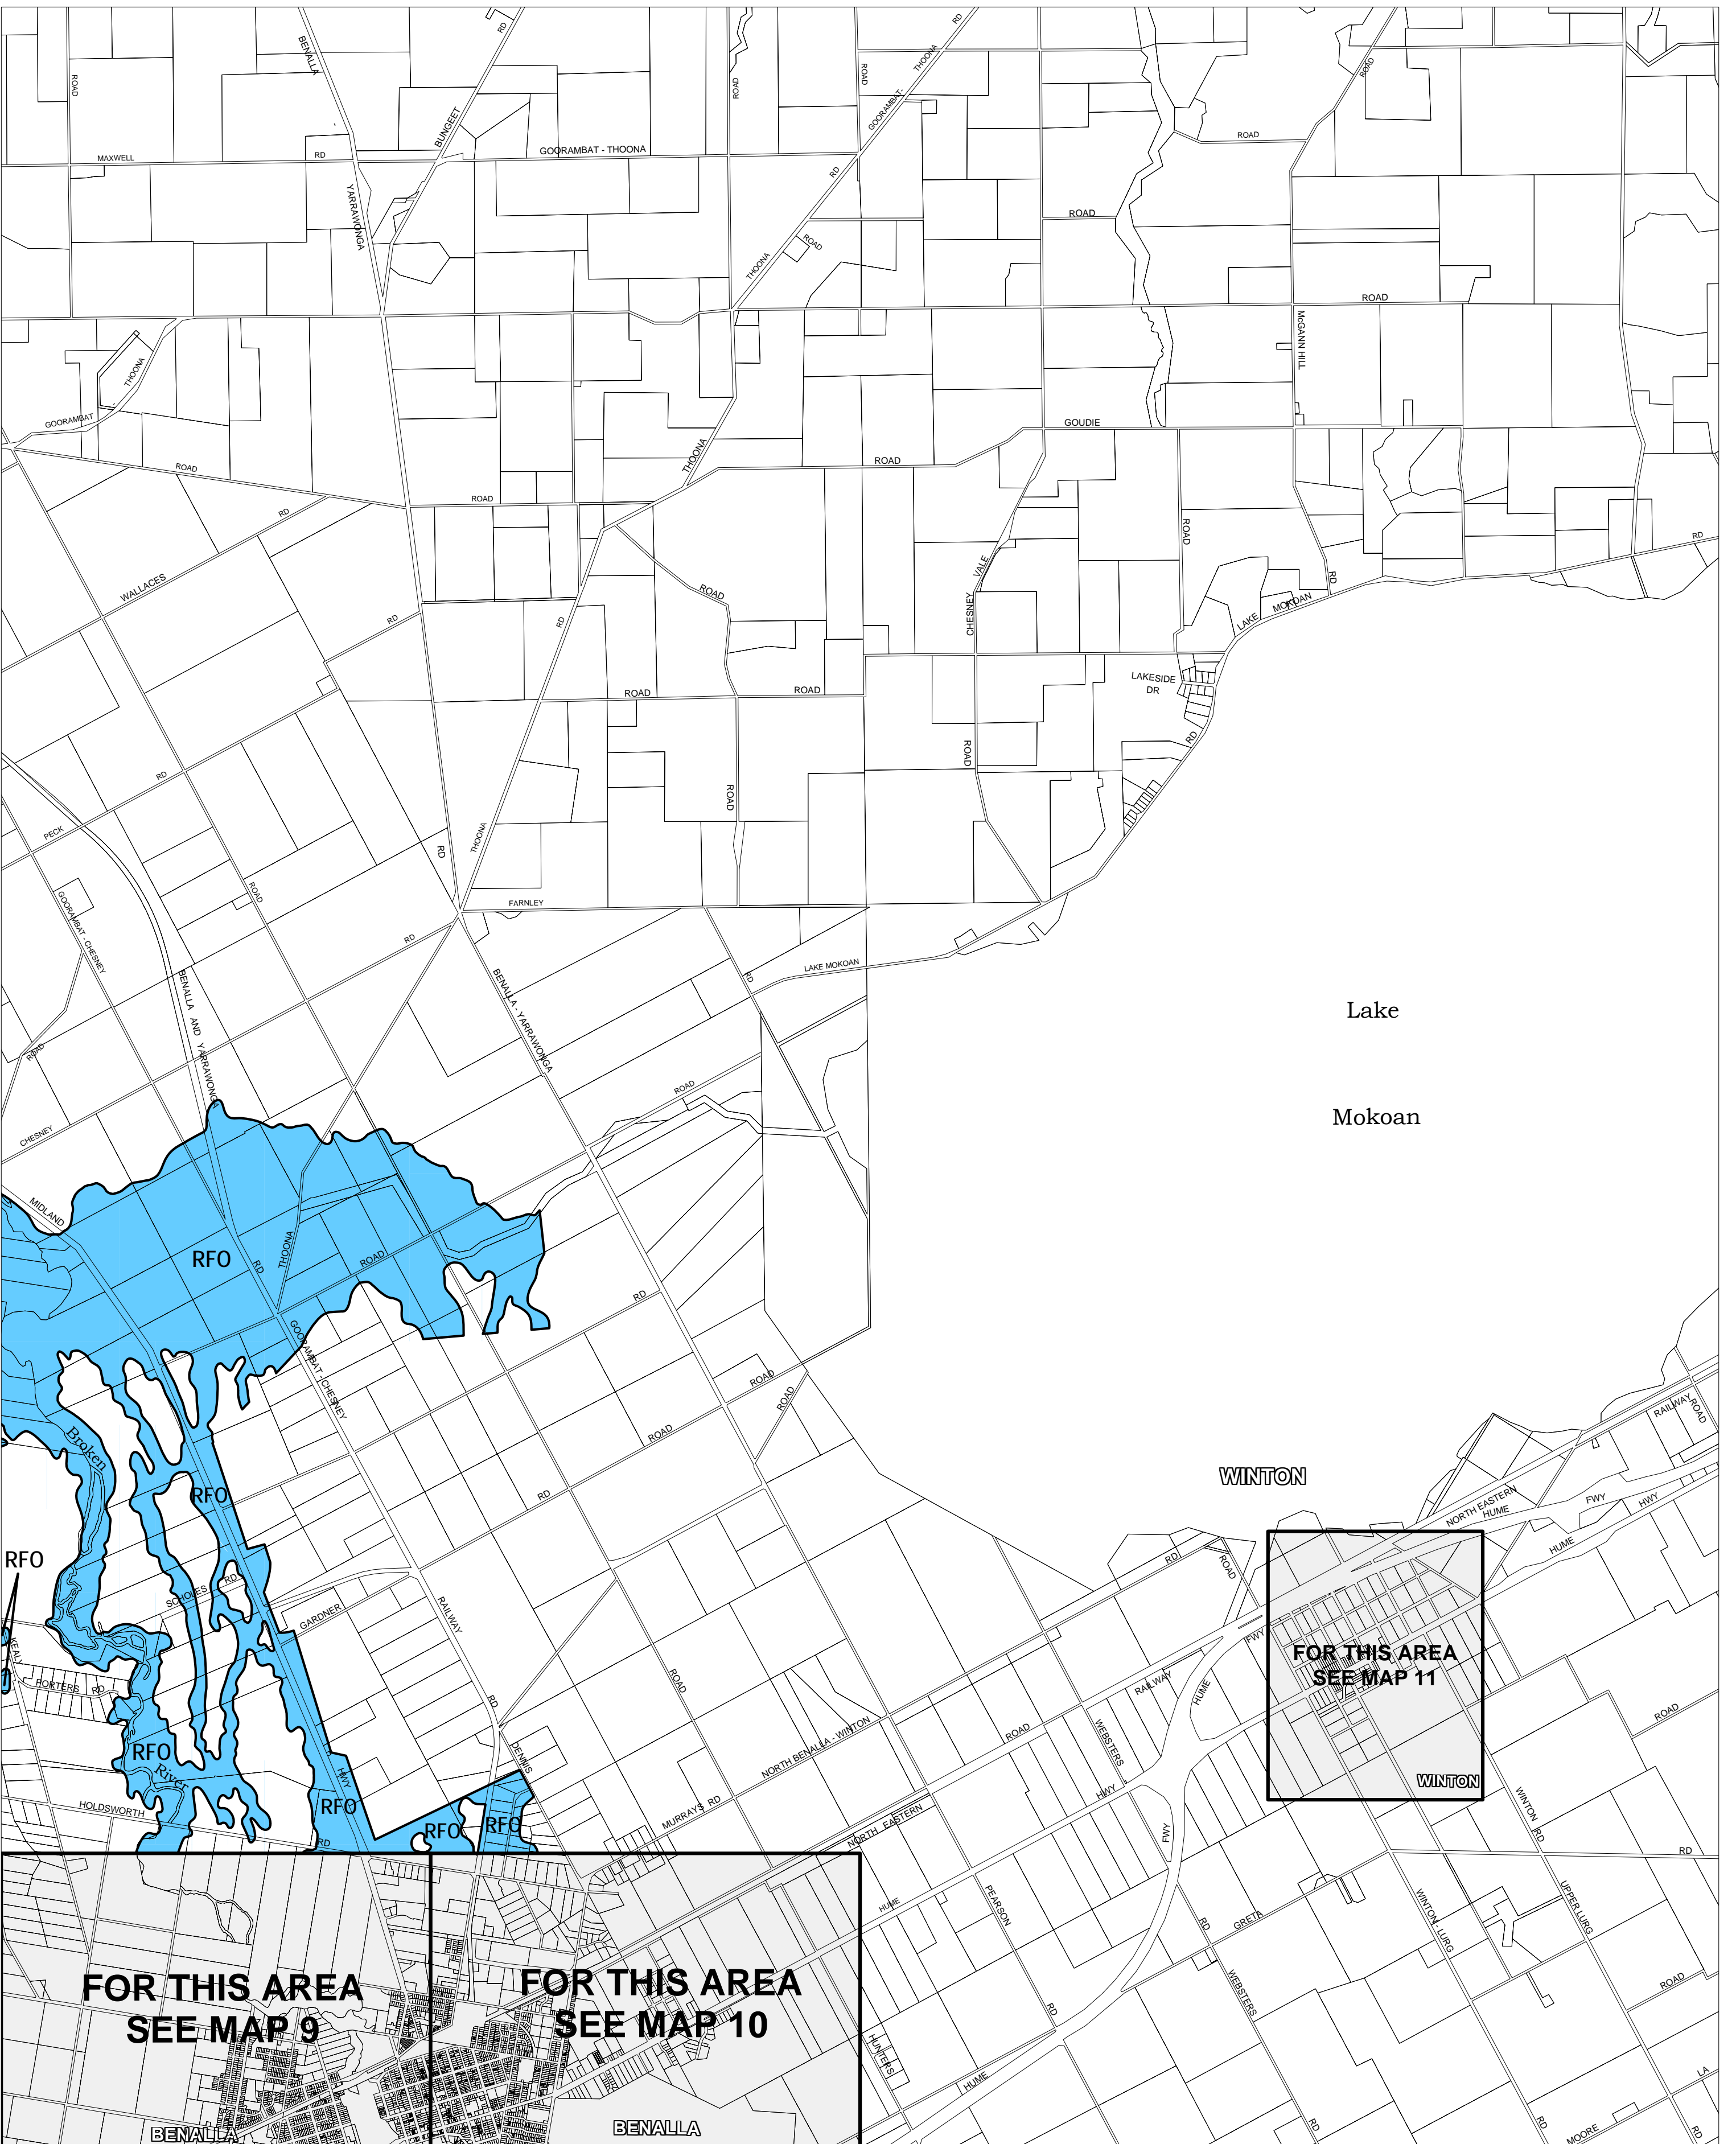

BENALLA PLANNING SCHEME - LOCAL PROVISION

This publication is copyright. No part may be reproduced by any process except in accordance with the provisions of the Copyright Act. © State of Victoria.

This map should be read in conjunction with additional Planning Overlay Maps (if applicable) as indicated on the INDEX TO MAPS.

Overlays
RFO Rural Floodway Overlay

Printed: 6/8/2007