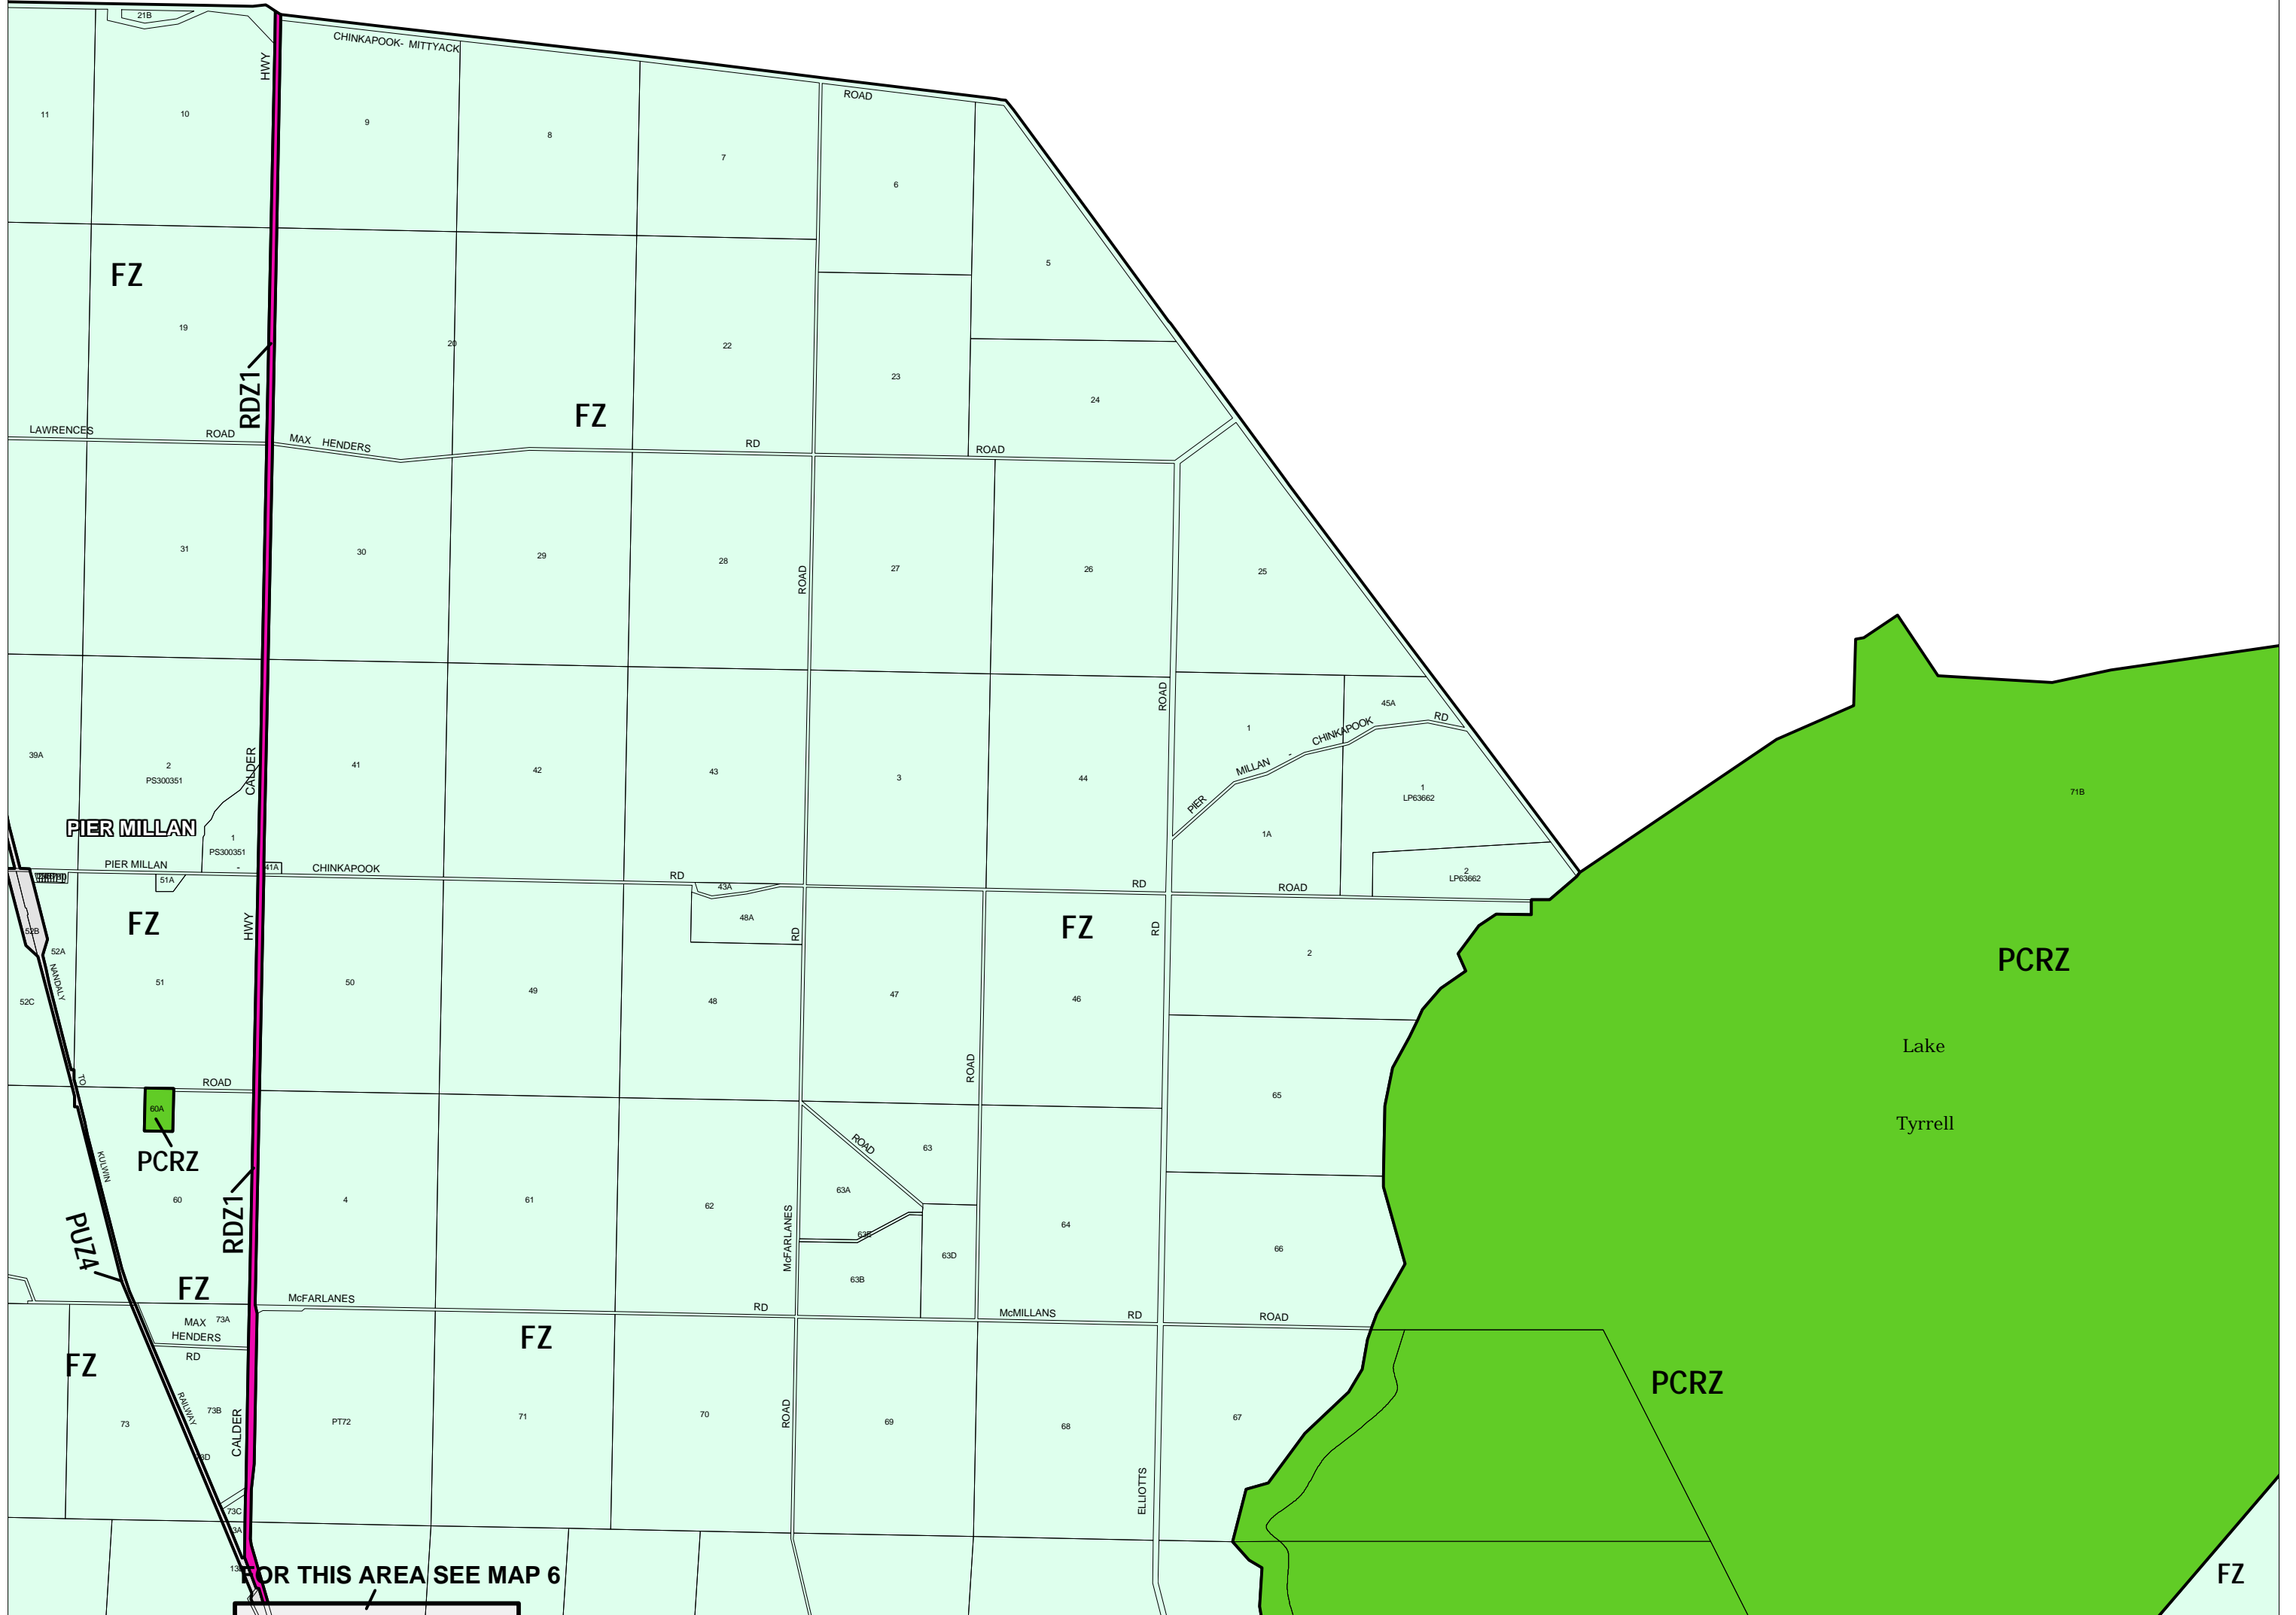

BULOKE PLANNING SCHEME - LOCAL PROVISION

Public Land	
	Public Conservation And Resource Zone
	Public Use Zone Transport
	Road Zone Category 1
Rural	
	Farming Zone

THIS MAP INCORPORATES APPROVED ZONES AS AT: 09/12/05 AMENDMENT C11

Printed: 8/5/2006

INDEX TO ADJOINING METRIC SERIES MAP