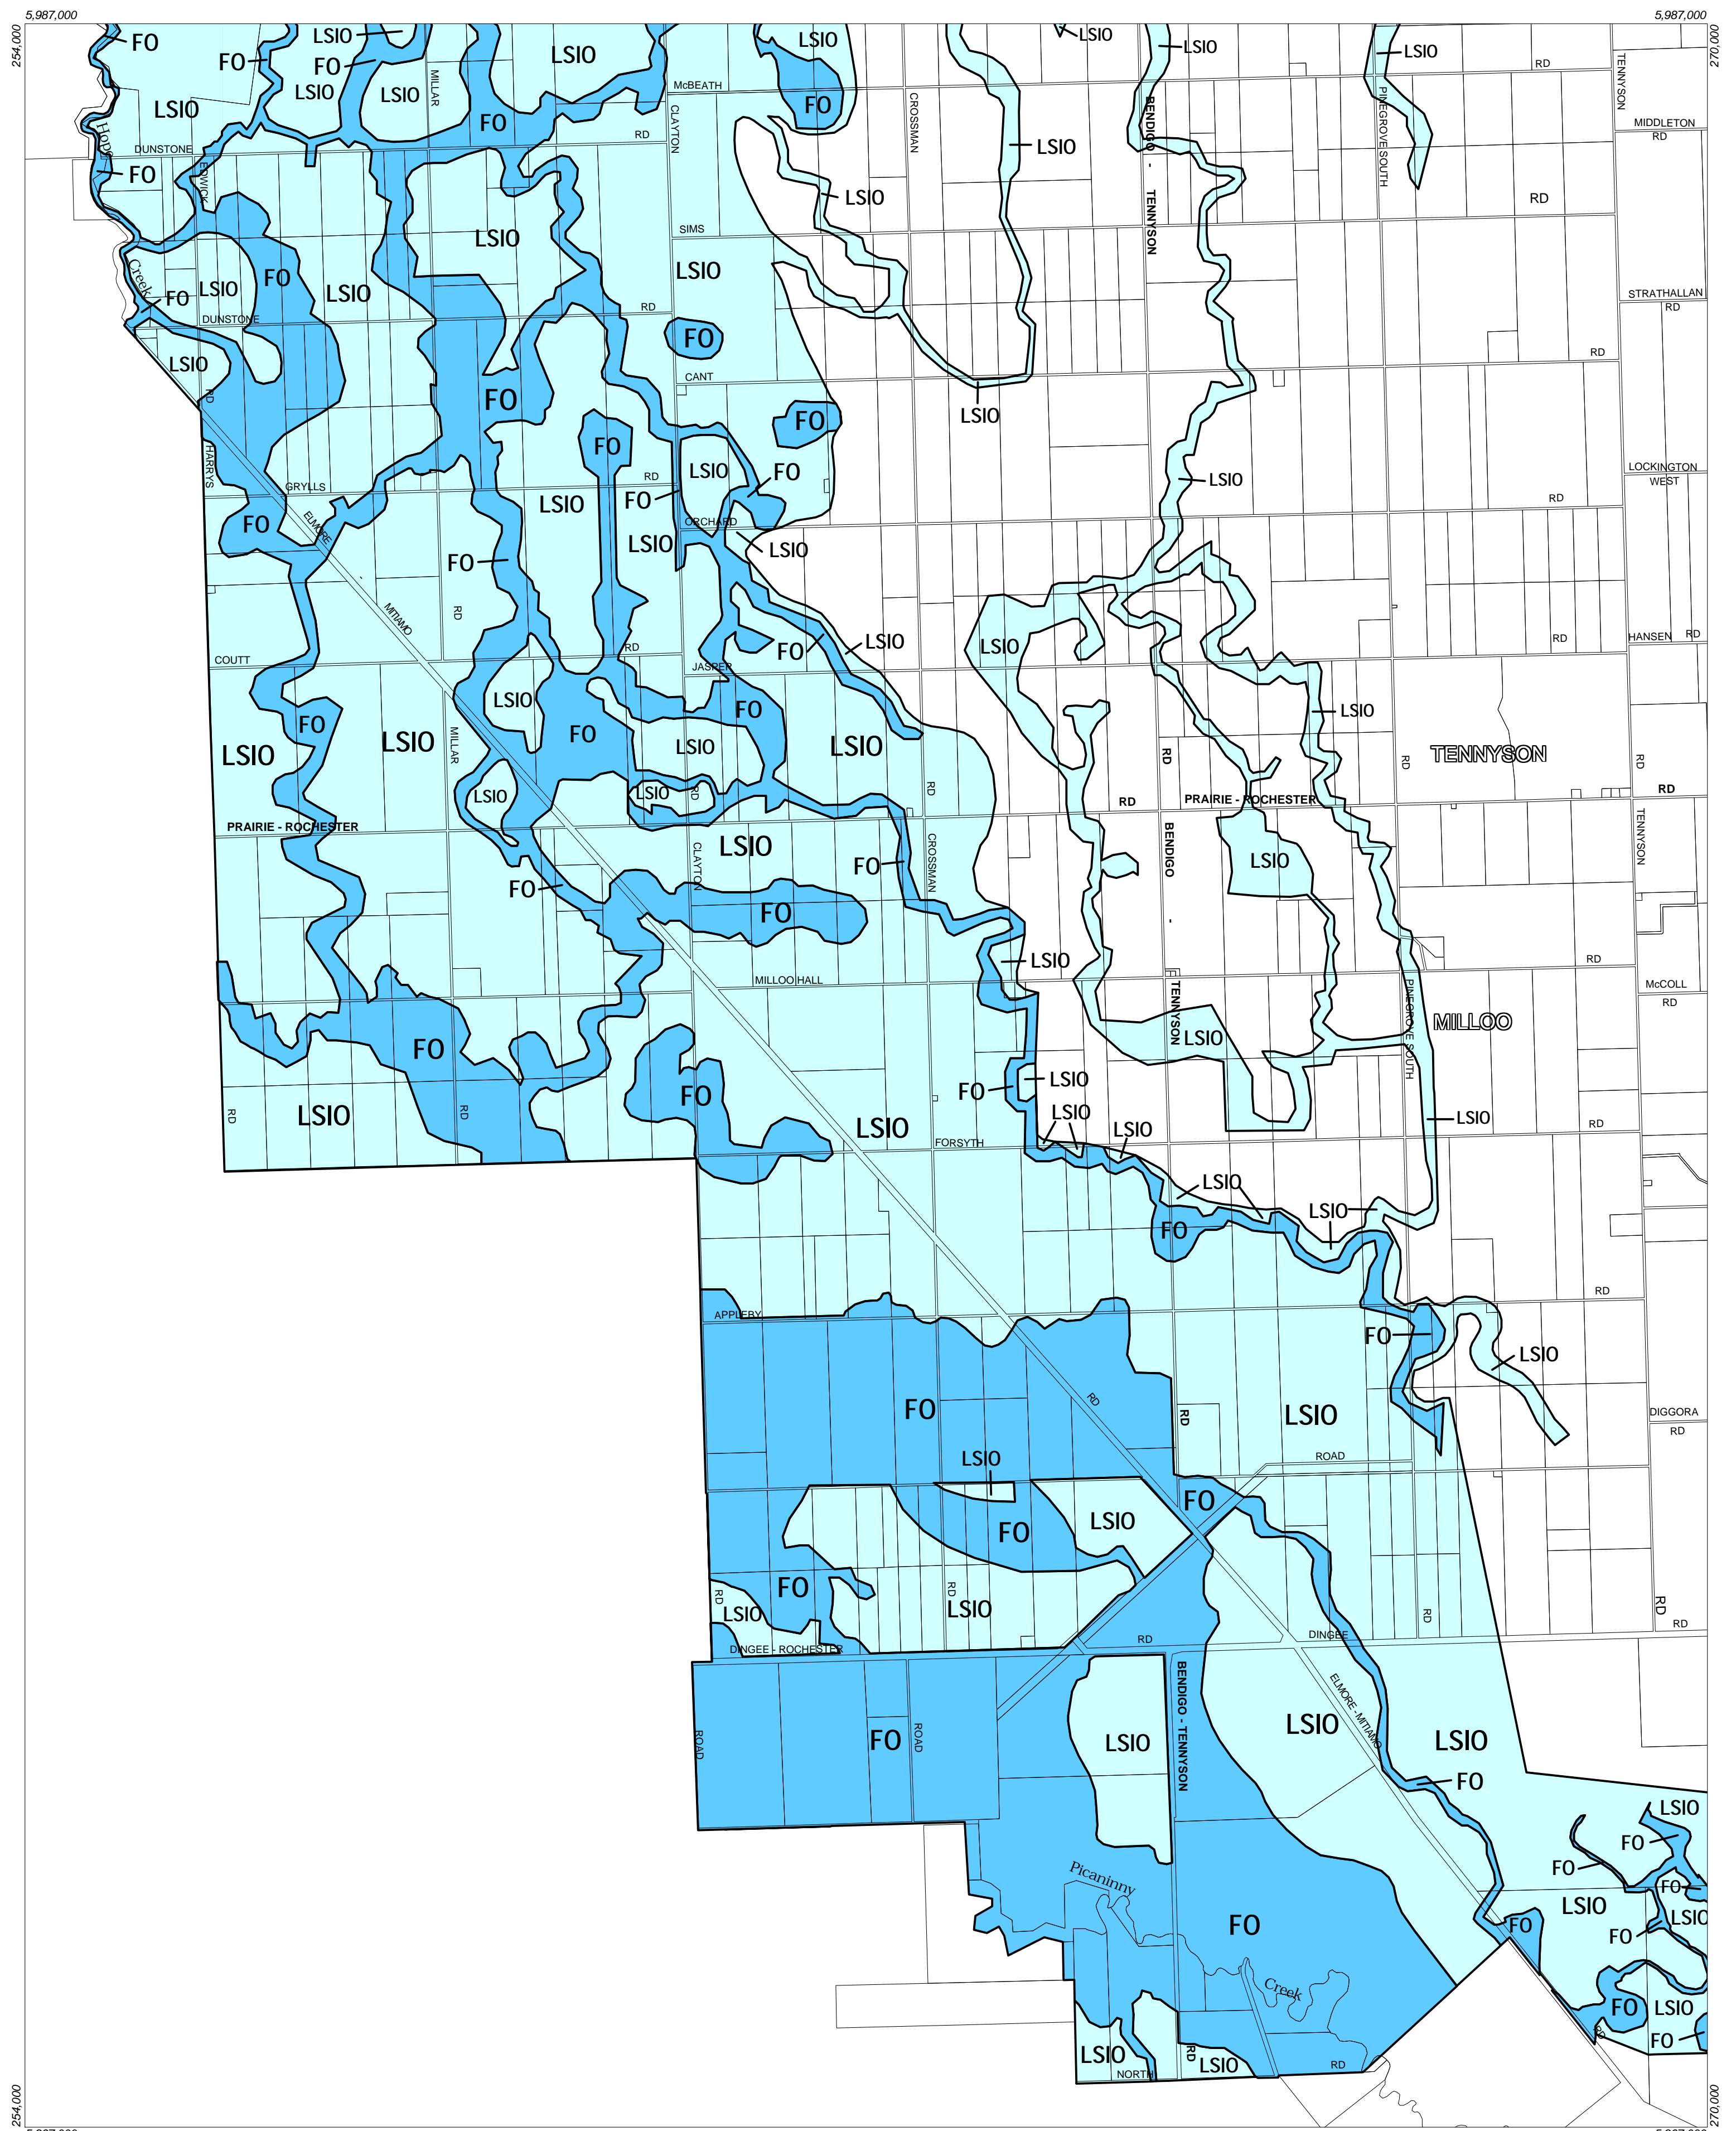

CAMPASPE PLANNING SCHEME - LOCAL PROVISION

Overlays
FO Floodway Overlay
LSIO Land Subject To Inundation Overlay

Amendment C14 Pt.1
Printed: 3/12/2003