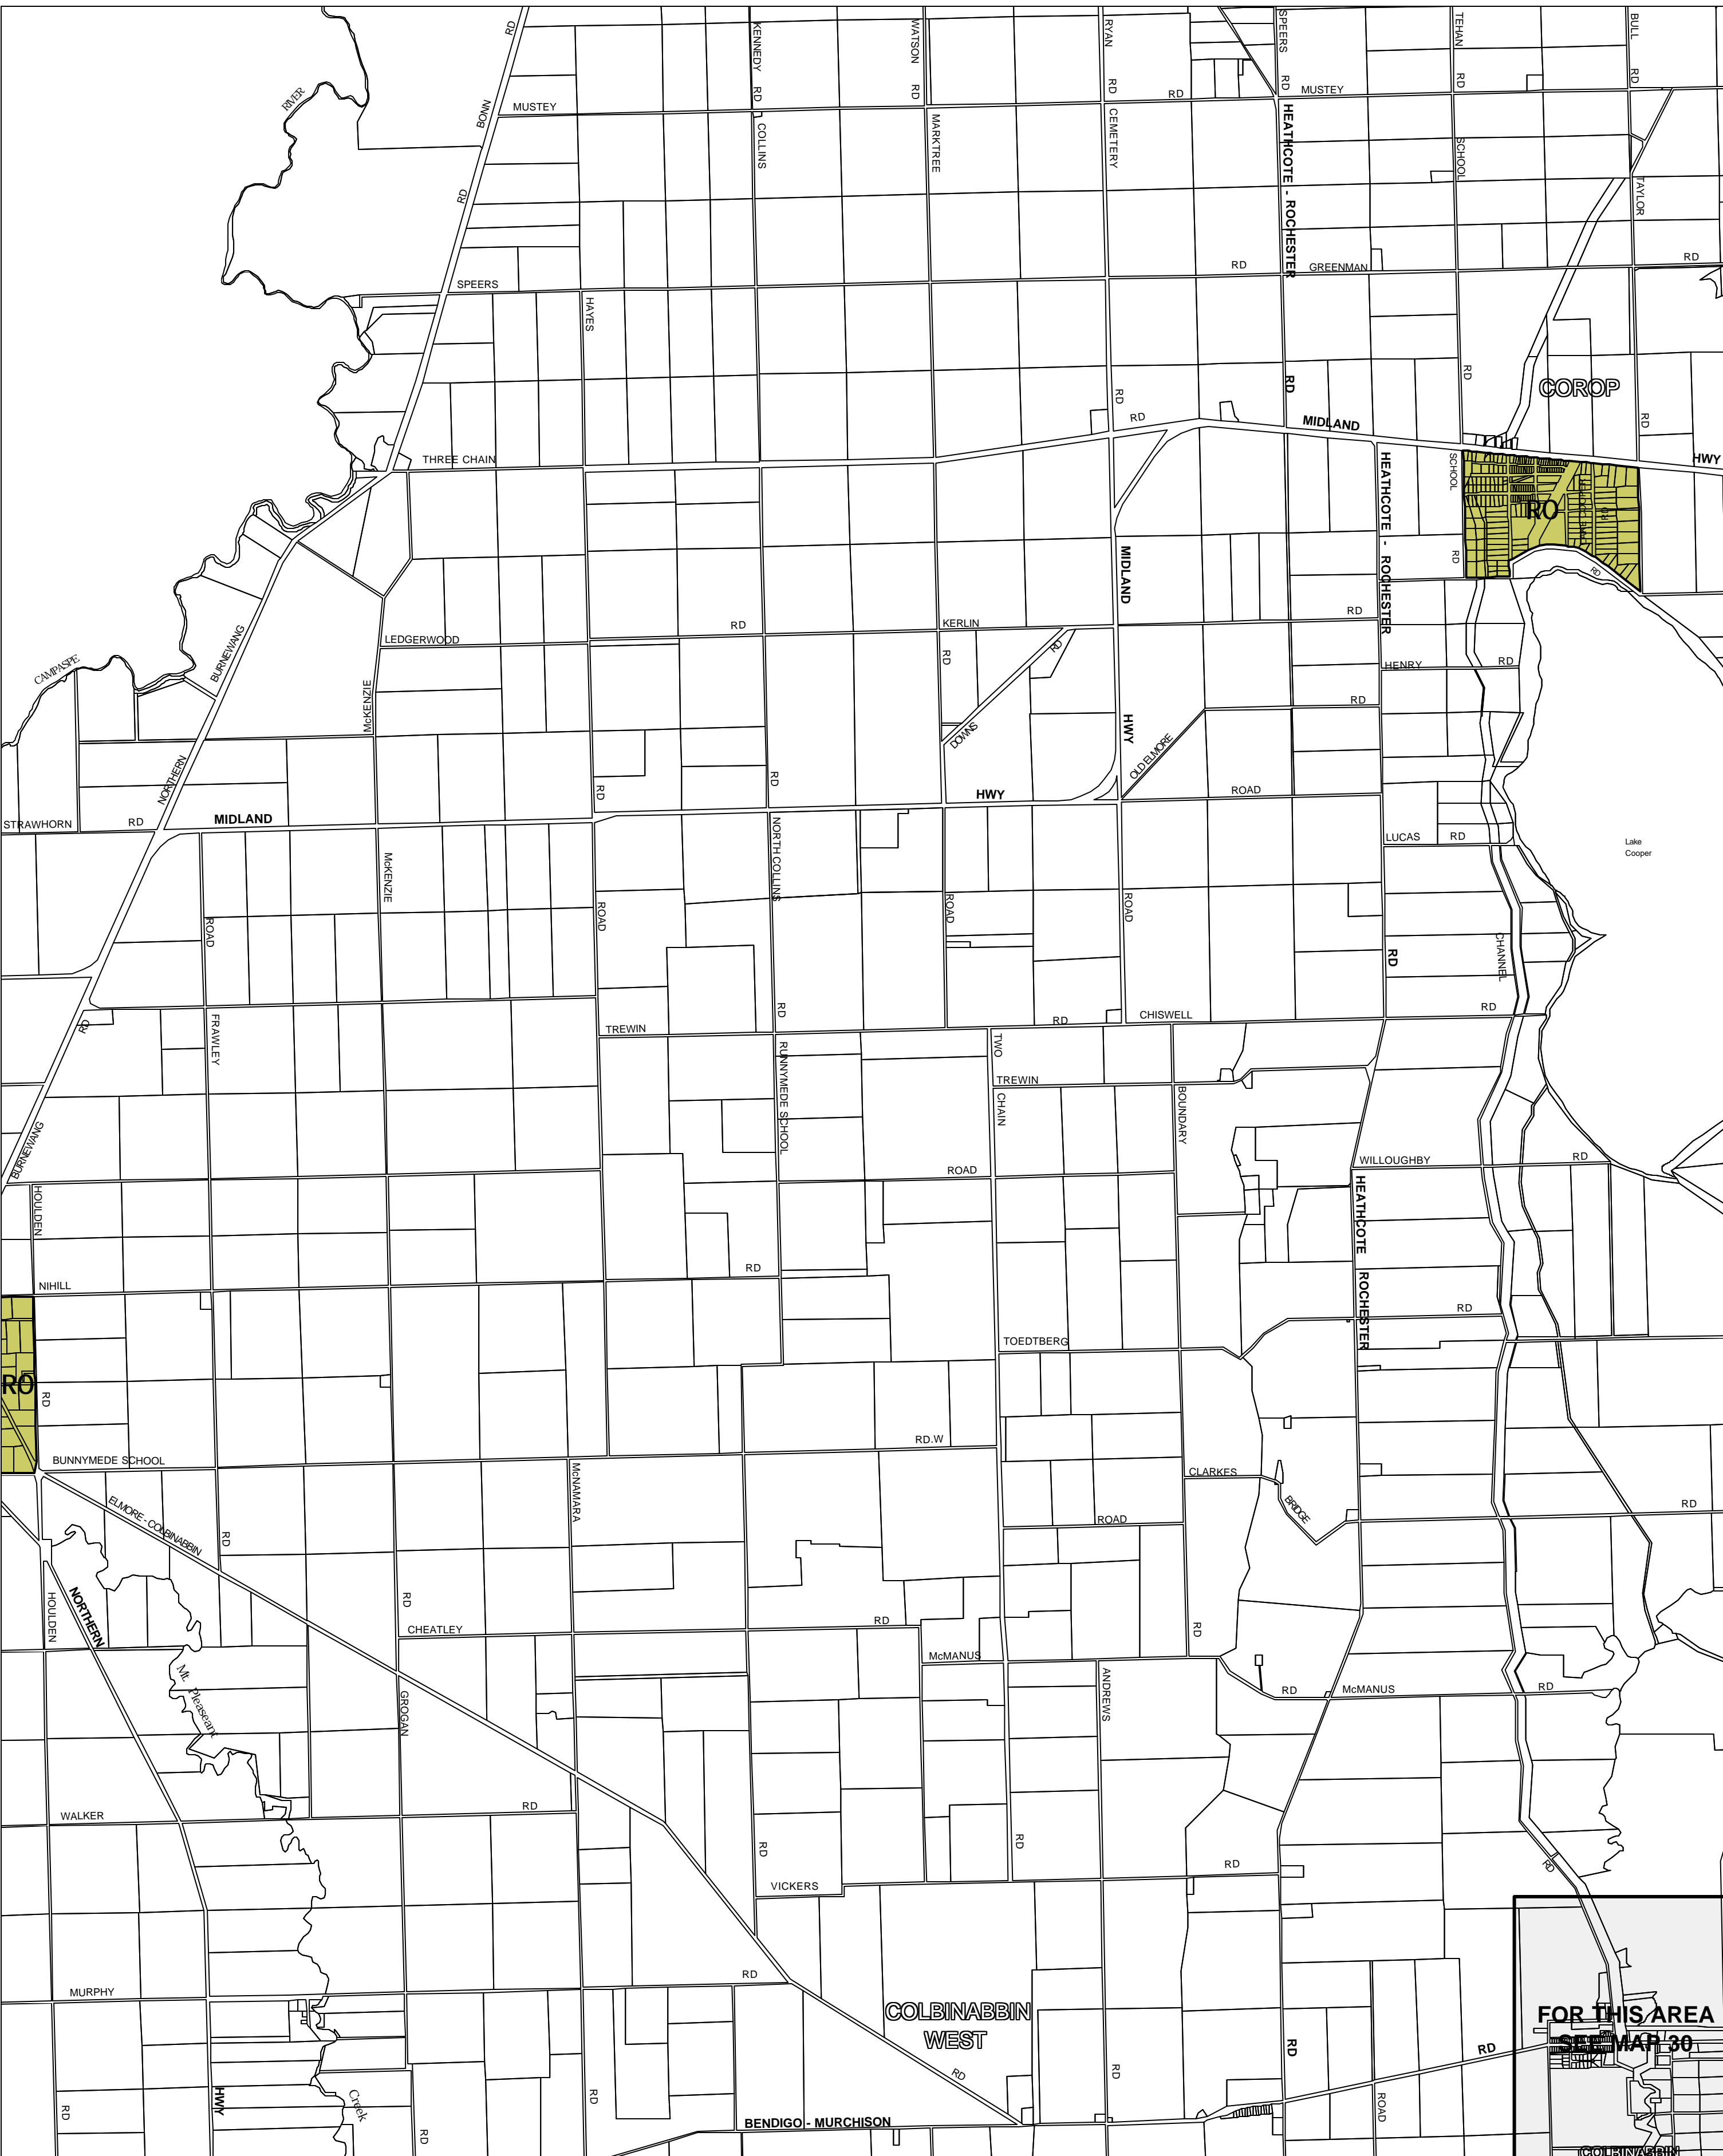

CAMPASPE PLANNING SCHEME - LOCAL PROVISION

Overlays	Description
RD	Restructure Overlay

AUSTRALIAN MAP GRID ZONE 55

Printed: 30/5/2007