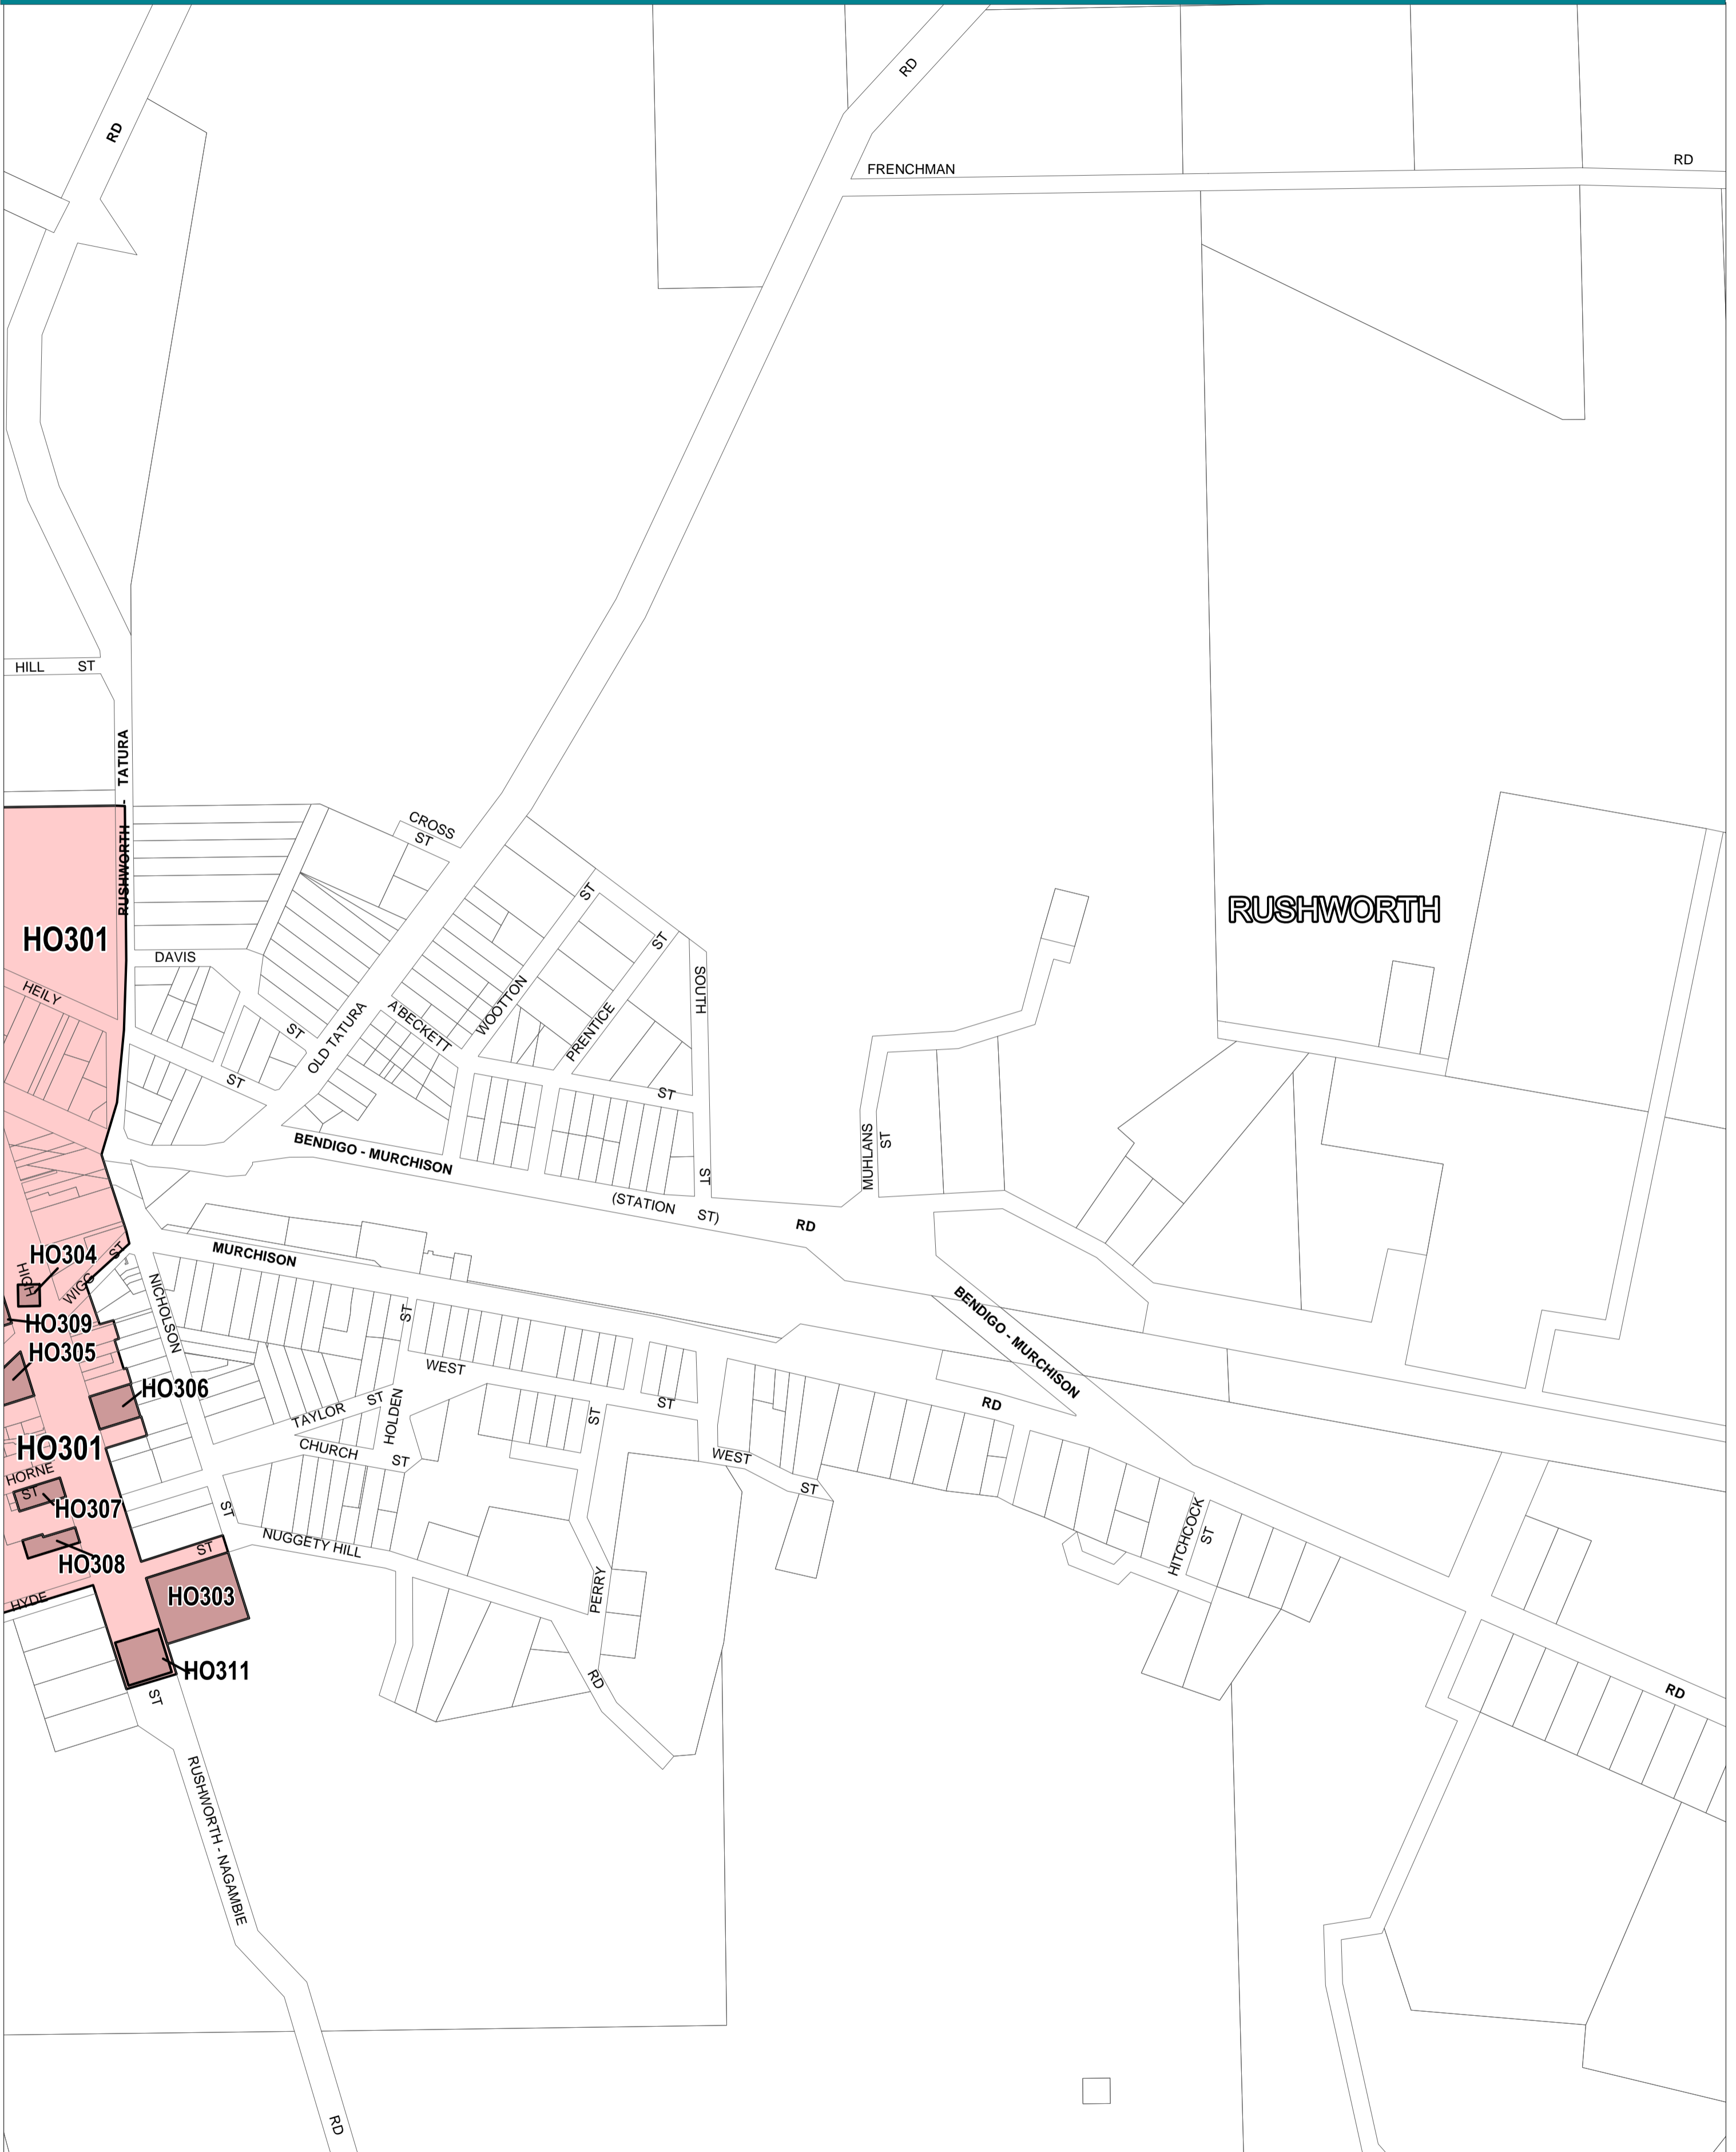

CAMPASPE PLANNING SCHEME - LOCAL PROVISION

Overlays

HO Heritage Overlay

AUSTRALIAN MAP GRID ZONE 55

PREPARED BY: Planning Mapping Services

VICTORIA
State Government

Environment,
Land, Water
and Planning

Printed: 15/7/2016

AMENDMENT C101

INDEX TO ADJOINING
METRIC SERIES MAP