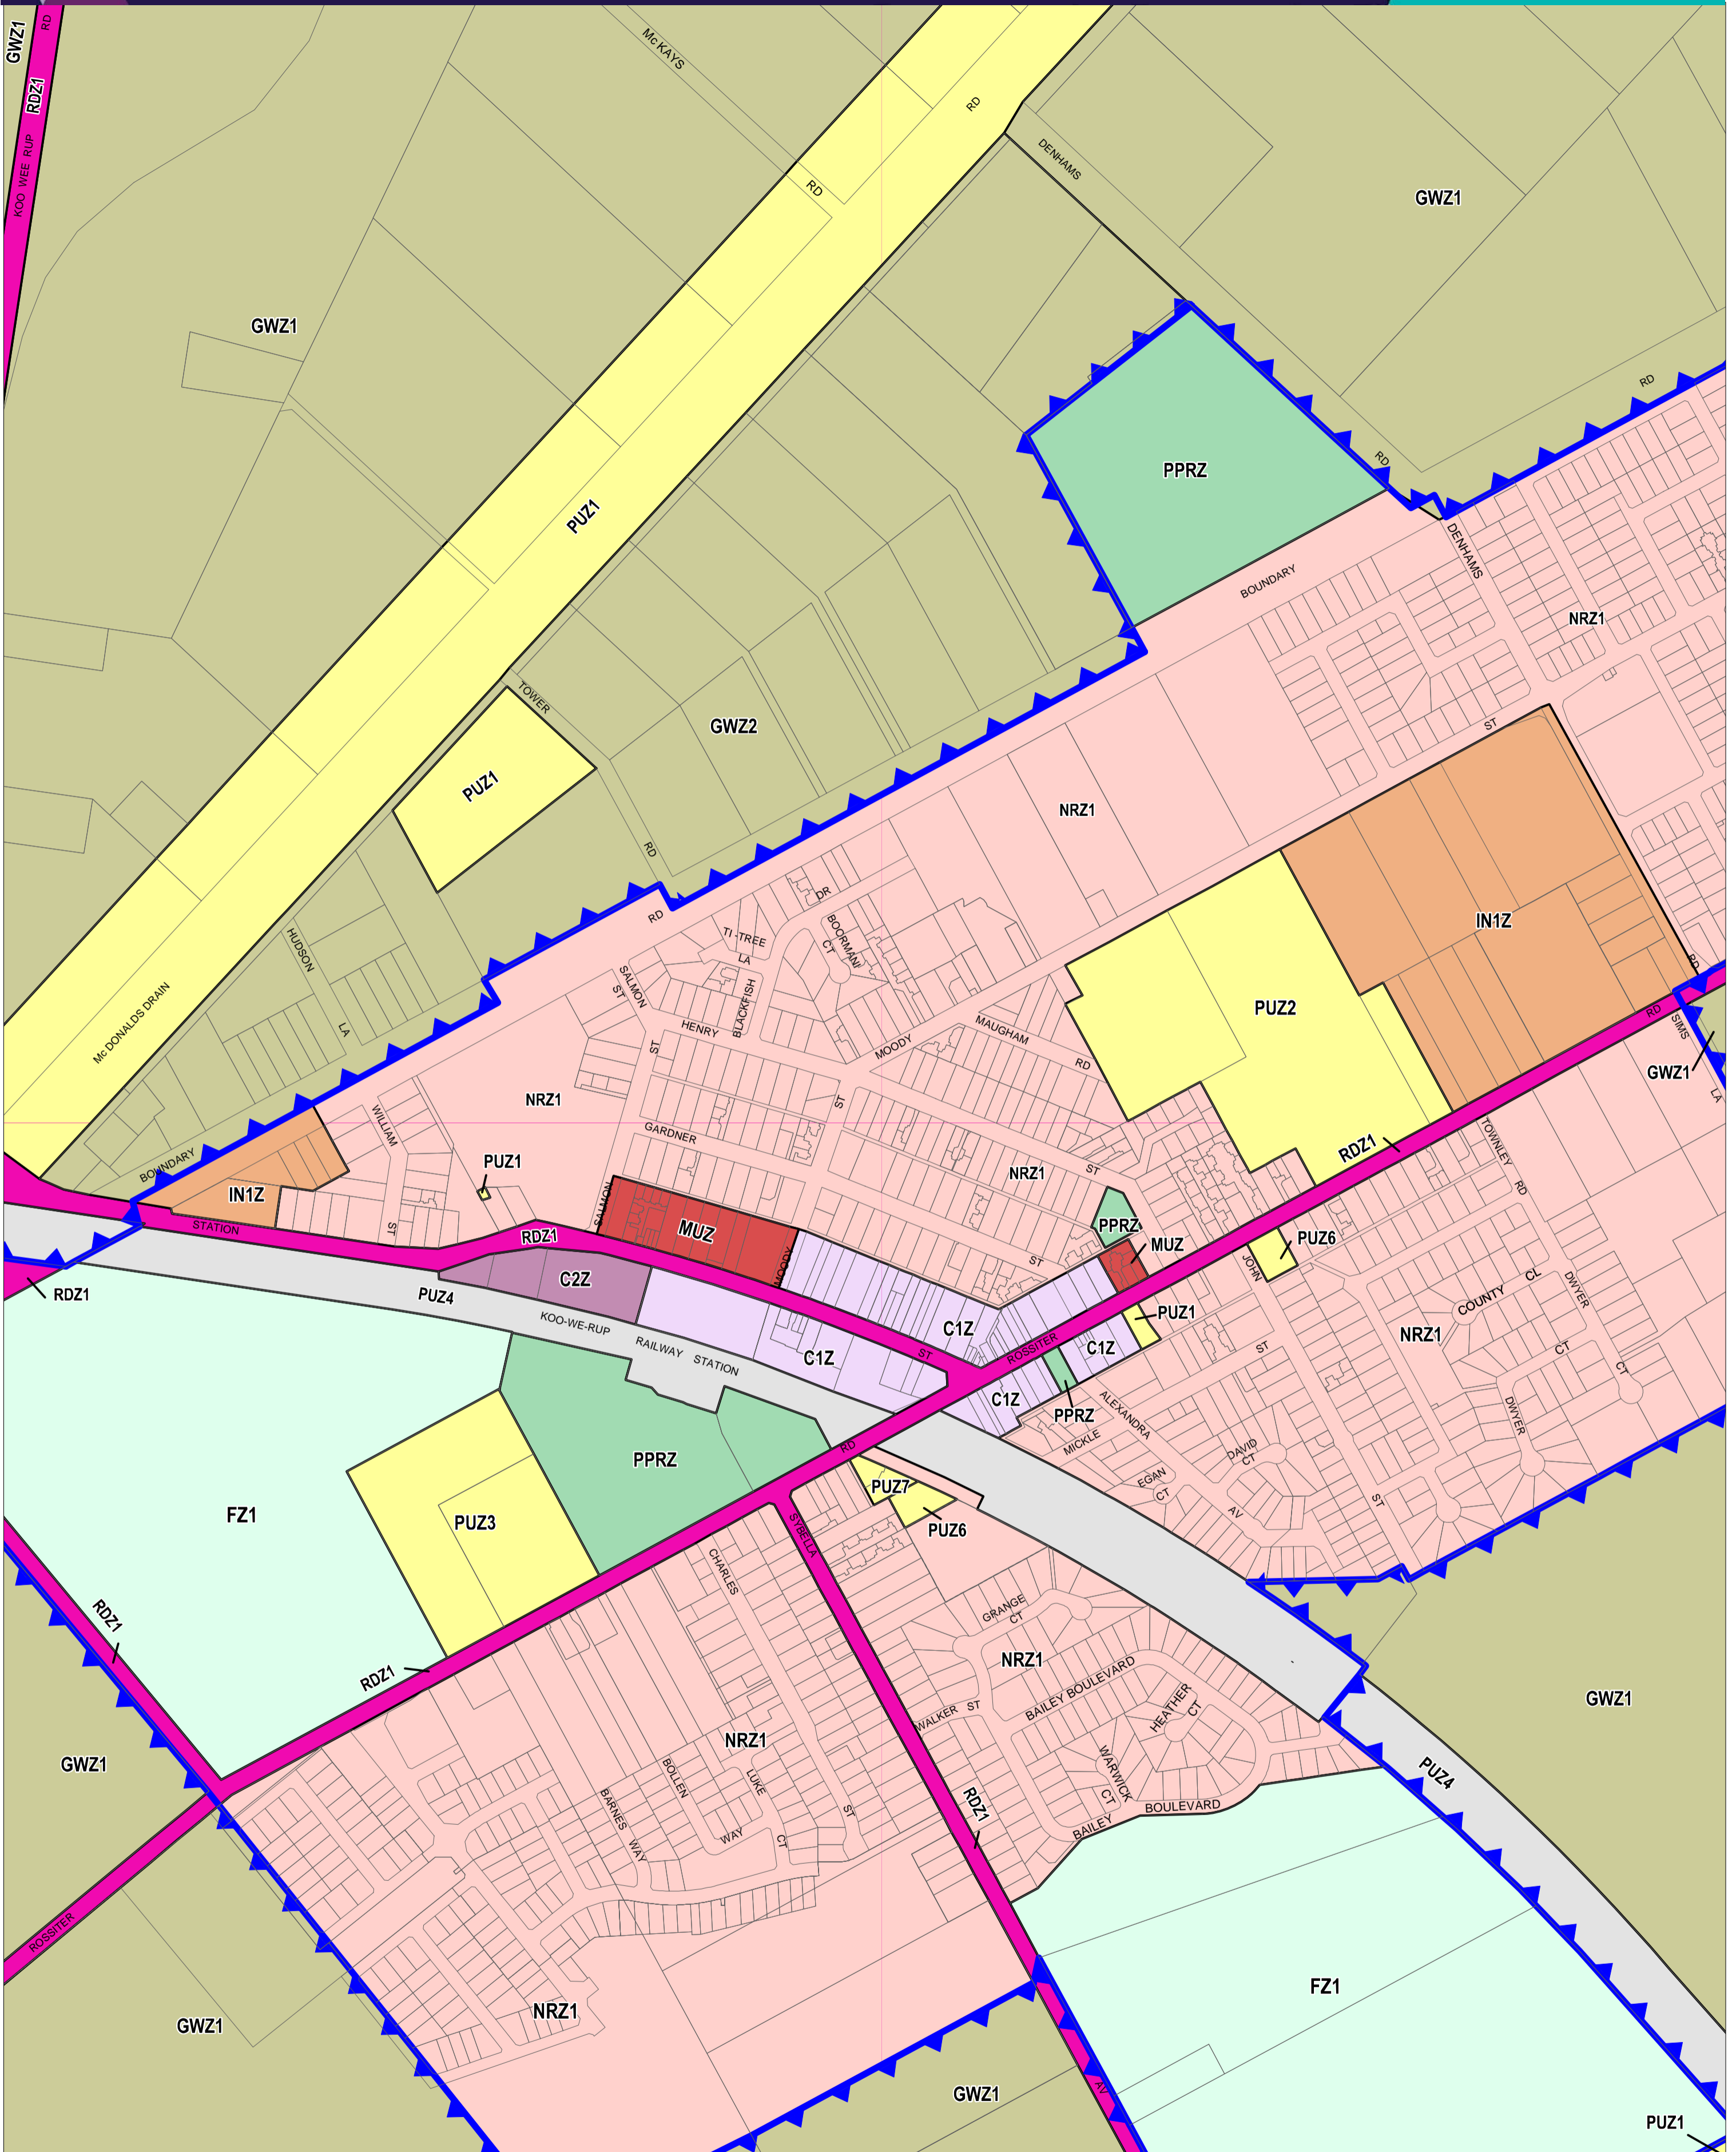

CARDINIA PLANNING SCHEME - LOCAL PROVISION

Commercial	Public Use Zone - Other Public Use	Green Wedge Zone - Schedule 1
C1Z Commercial 1 Zone	PUZ1 Public Use Zone - Other Public Use	GWZ1 Green Wedge Zone - Schedule 1
C2Z Commercial 2 Zone	PUZ2 Public Use Zone - Service And Utility	GWZ2 Green Wedge Zone - Schedule 2
Industrial	Public Use Zone - Transport	
IN1Z Industrial 1 Zone	PUZ4 Public Use Zone - Transport	
Public Land	Road Zone - Category 1	
PPRZ Public Park And Recreation Zone	RDZ1 Road Zone - Category 1	
PUZ1 Public Use Zone - Education	Residential	
PUZ2 Public Use Zone - Health And Community	MUZ Mixed Use Zone	
PUZ6 Public Use Zone - Local Government	NRZ1 Neighbourhood Residential Zone - Schedule 1	
	Rural	
	FZ1 Farming Zone - Schedule 1	

Municipal Boundary (If shown)

Printed: 3/3/2017

AMENDMENT C212

AUSTRALIAN MAP GRID ZONE 55

PREPARED BY: Planning Mapping Services

Environment, Land, Water and Planning