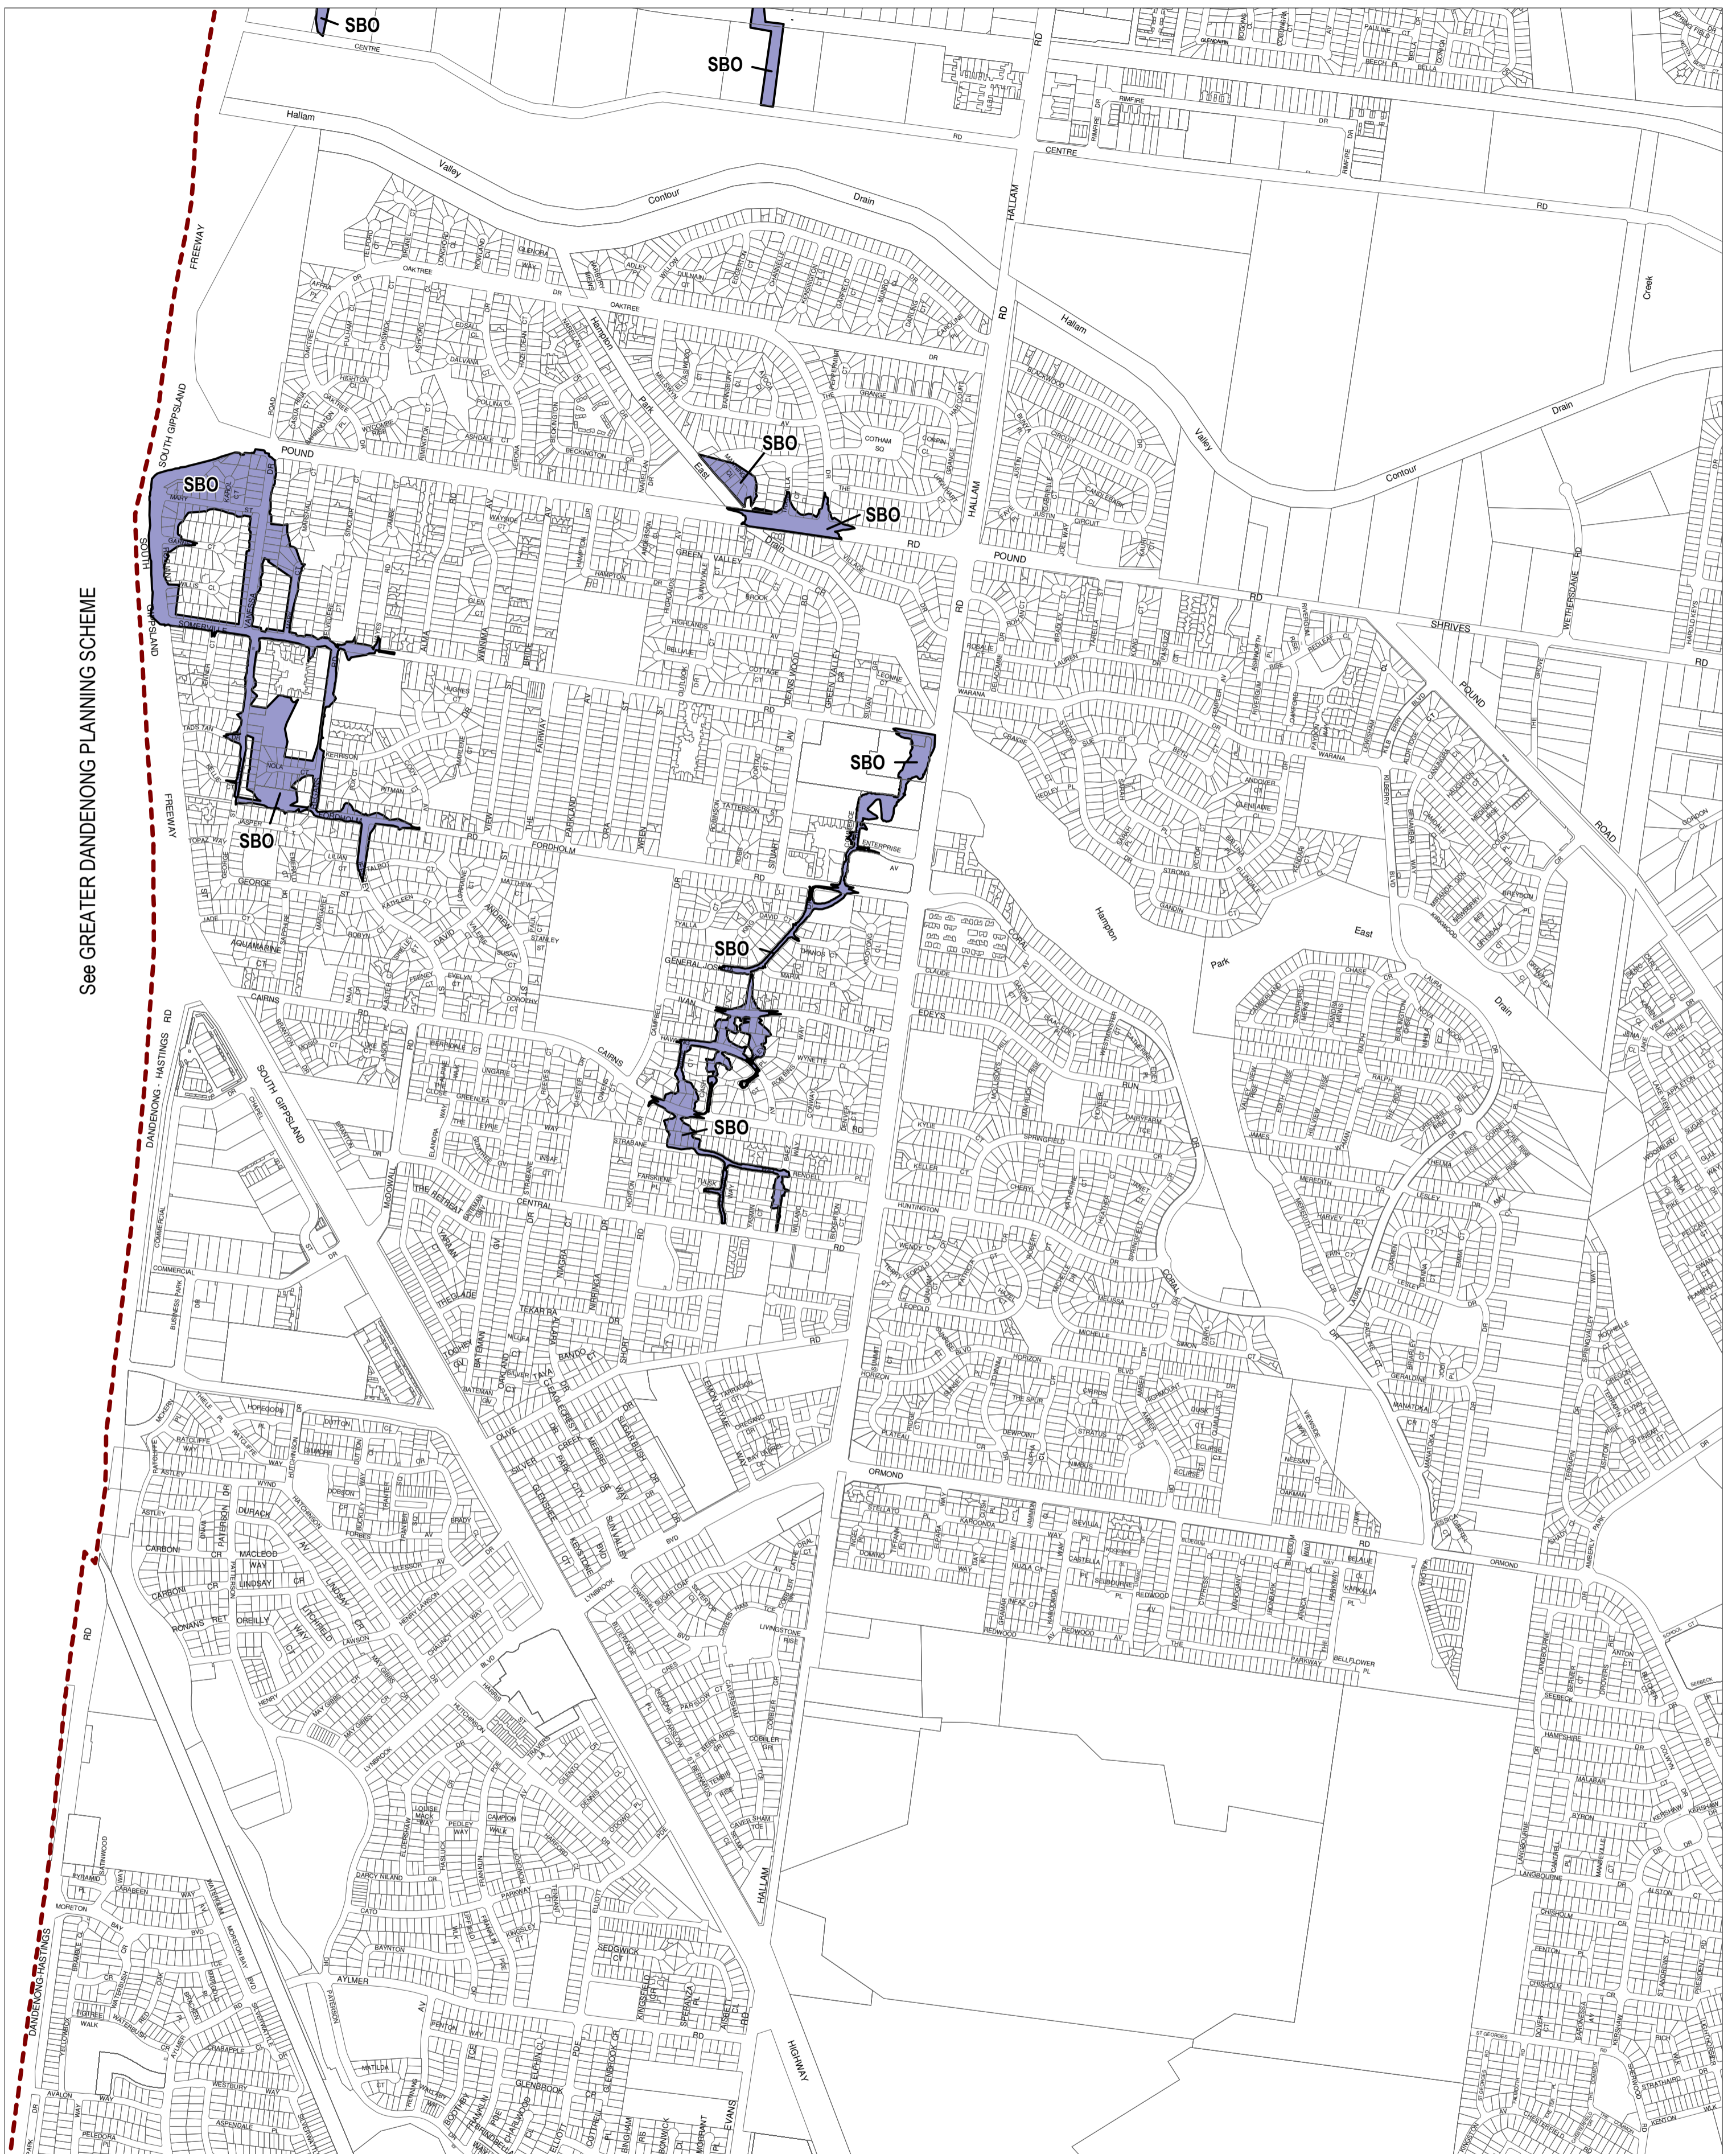

CASEY PLANNING SCHEME - LOCAL PROVISION

See GREATER DANDENONG PLANNING SCHEME

Overlays

SBO Special Building Overlay

AUSTRALIAN MAP GRID ZONE 55

INDEX TO ADJOINING METRIC SERIES MAP

Printed: 12/6/2015

AMENDMENT C143