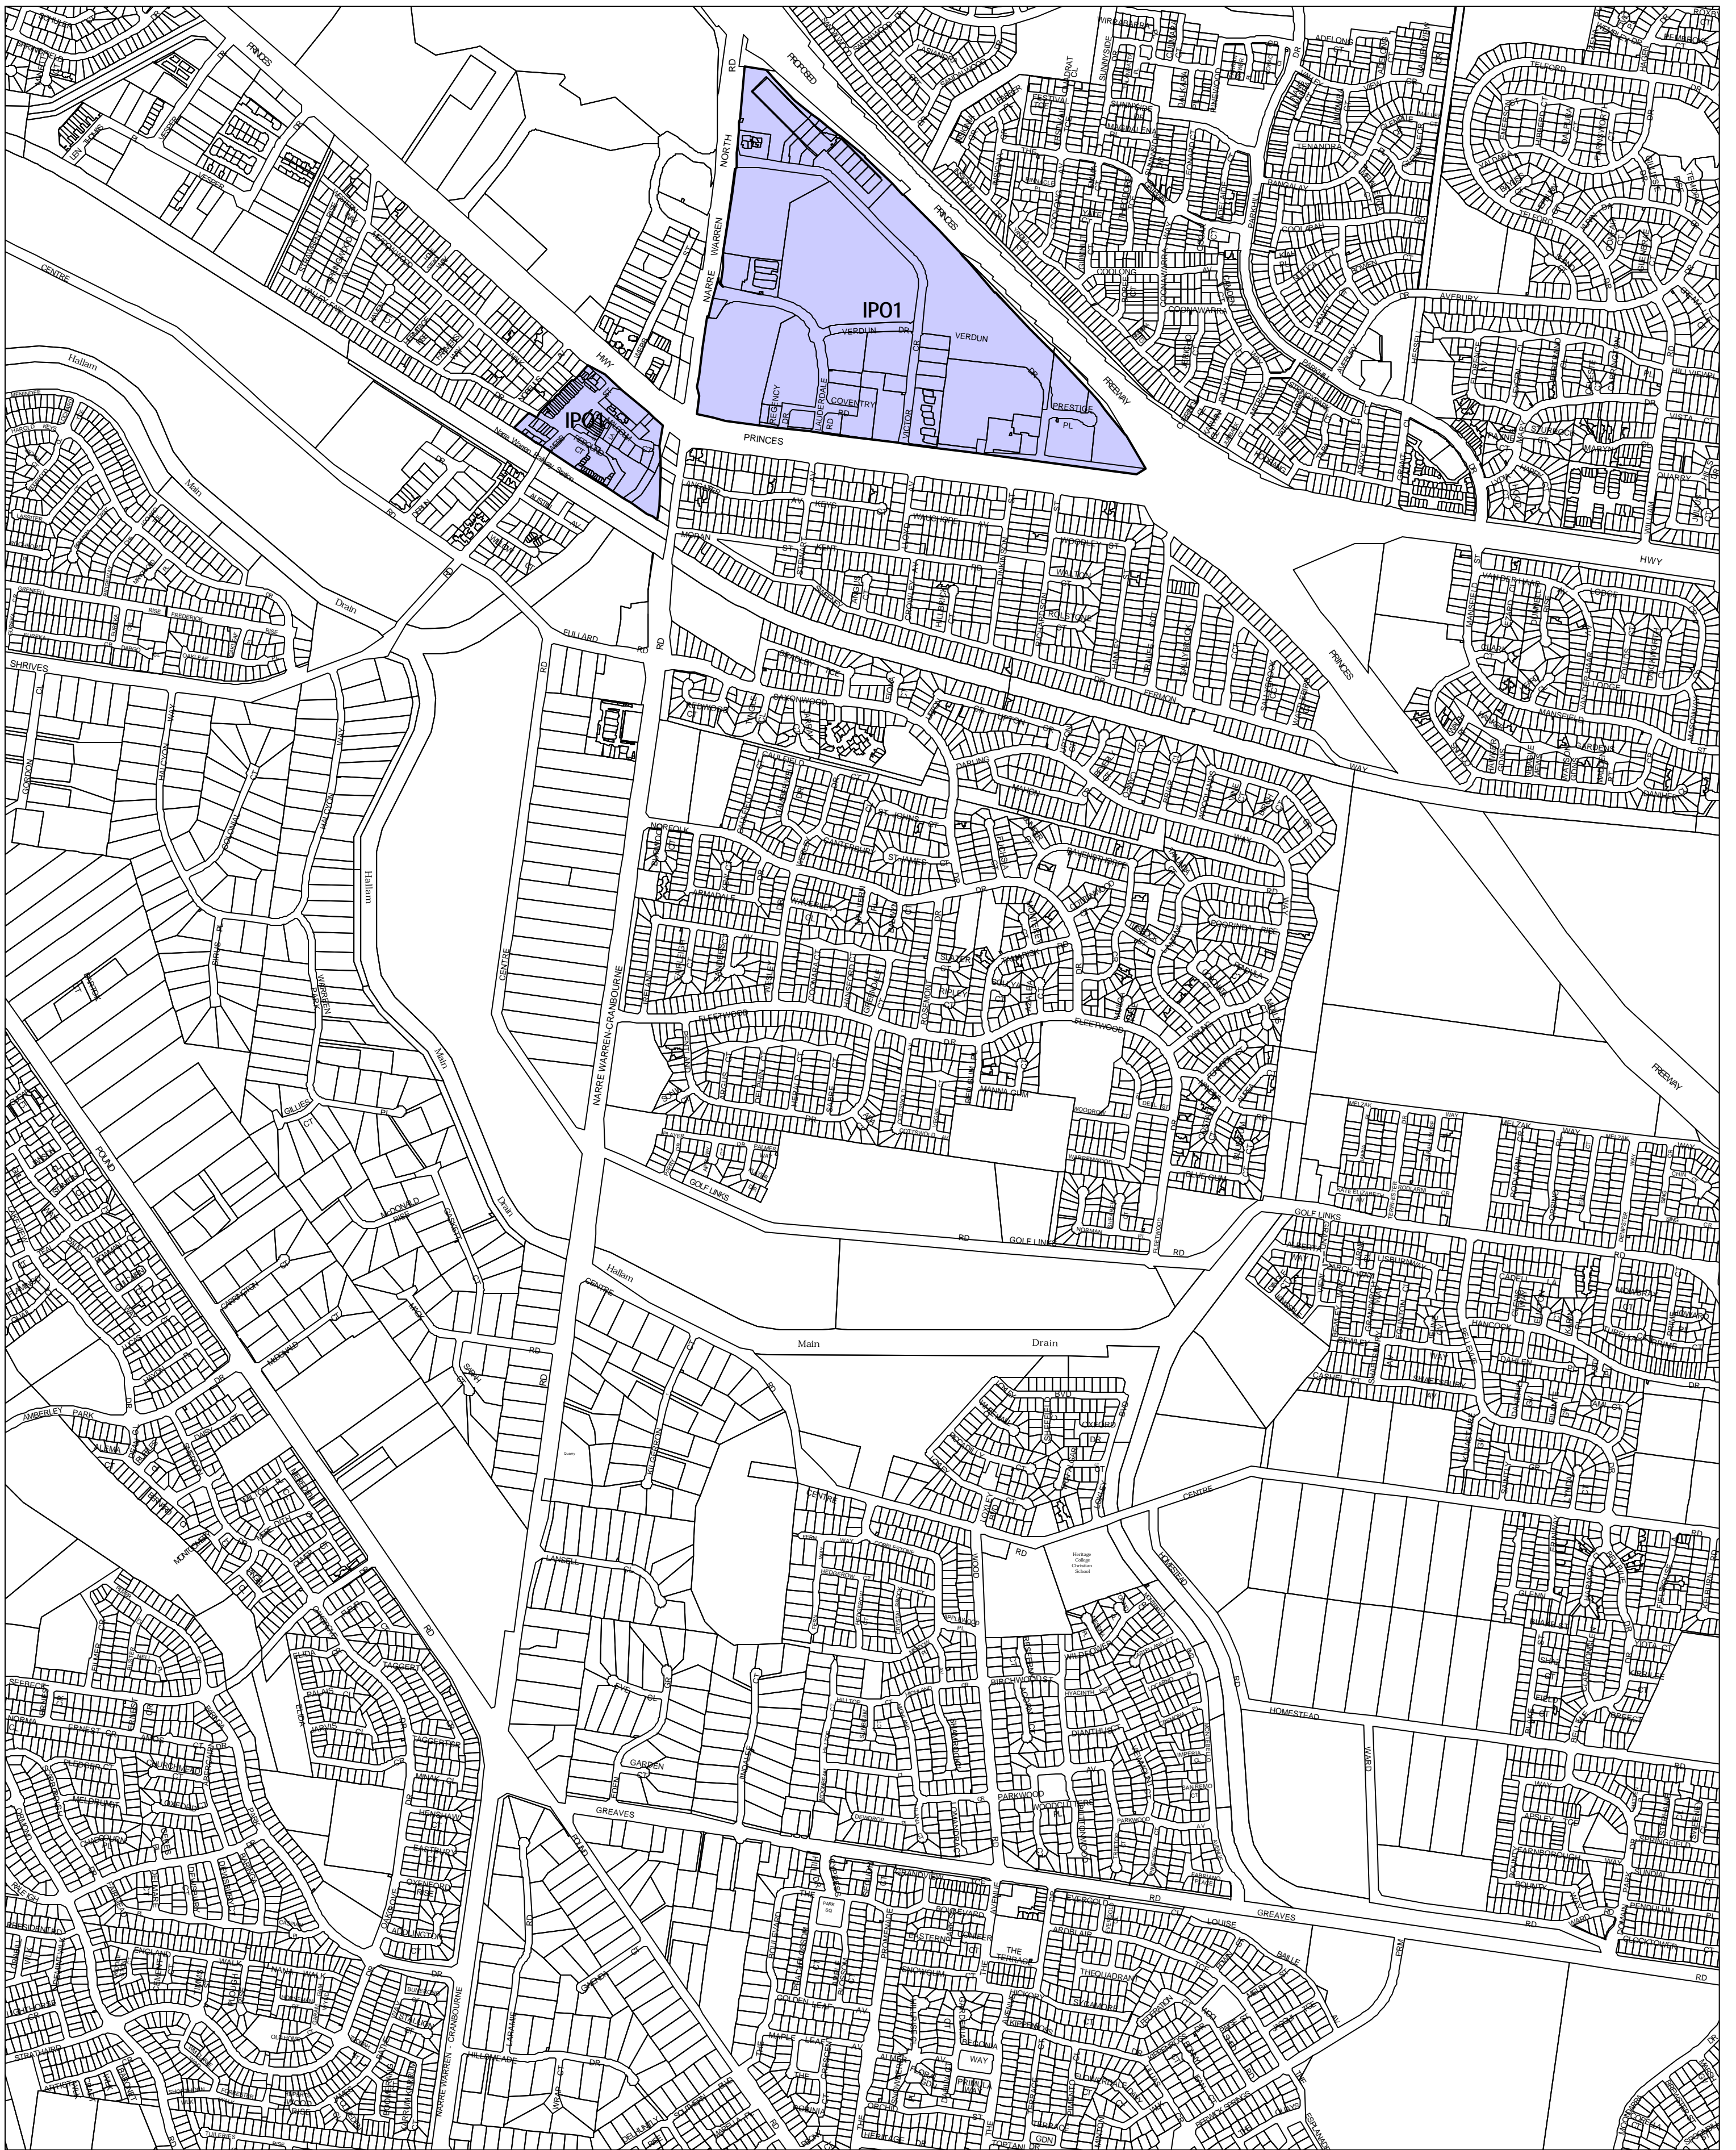

CASEY PLANNING SCHEME - LOCAL PROVISION

Overlays

IPO1 Incorporated Plan Overlay - Schedule 1

AUSTRALIAN MAP GRID ZONE 55

Printed: 17/8/2007

AMENDMENT C68

INCORPORATED PLAN OVERLAY

MAP No 8IPO