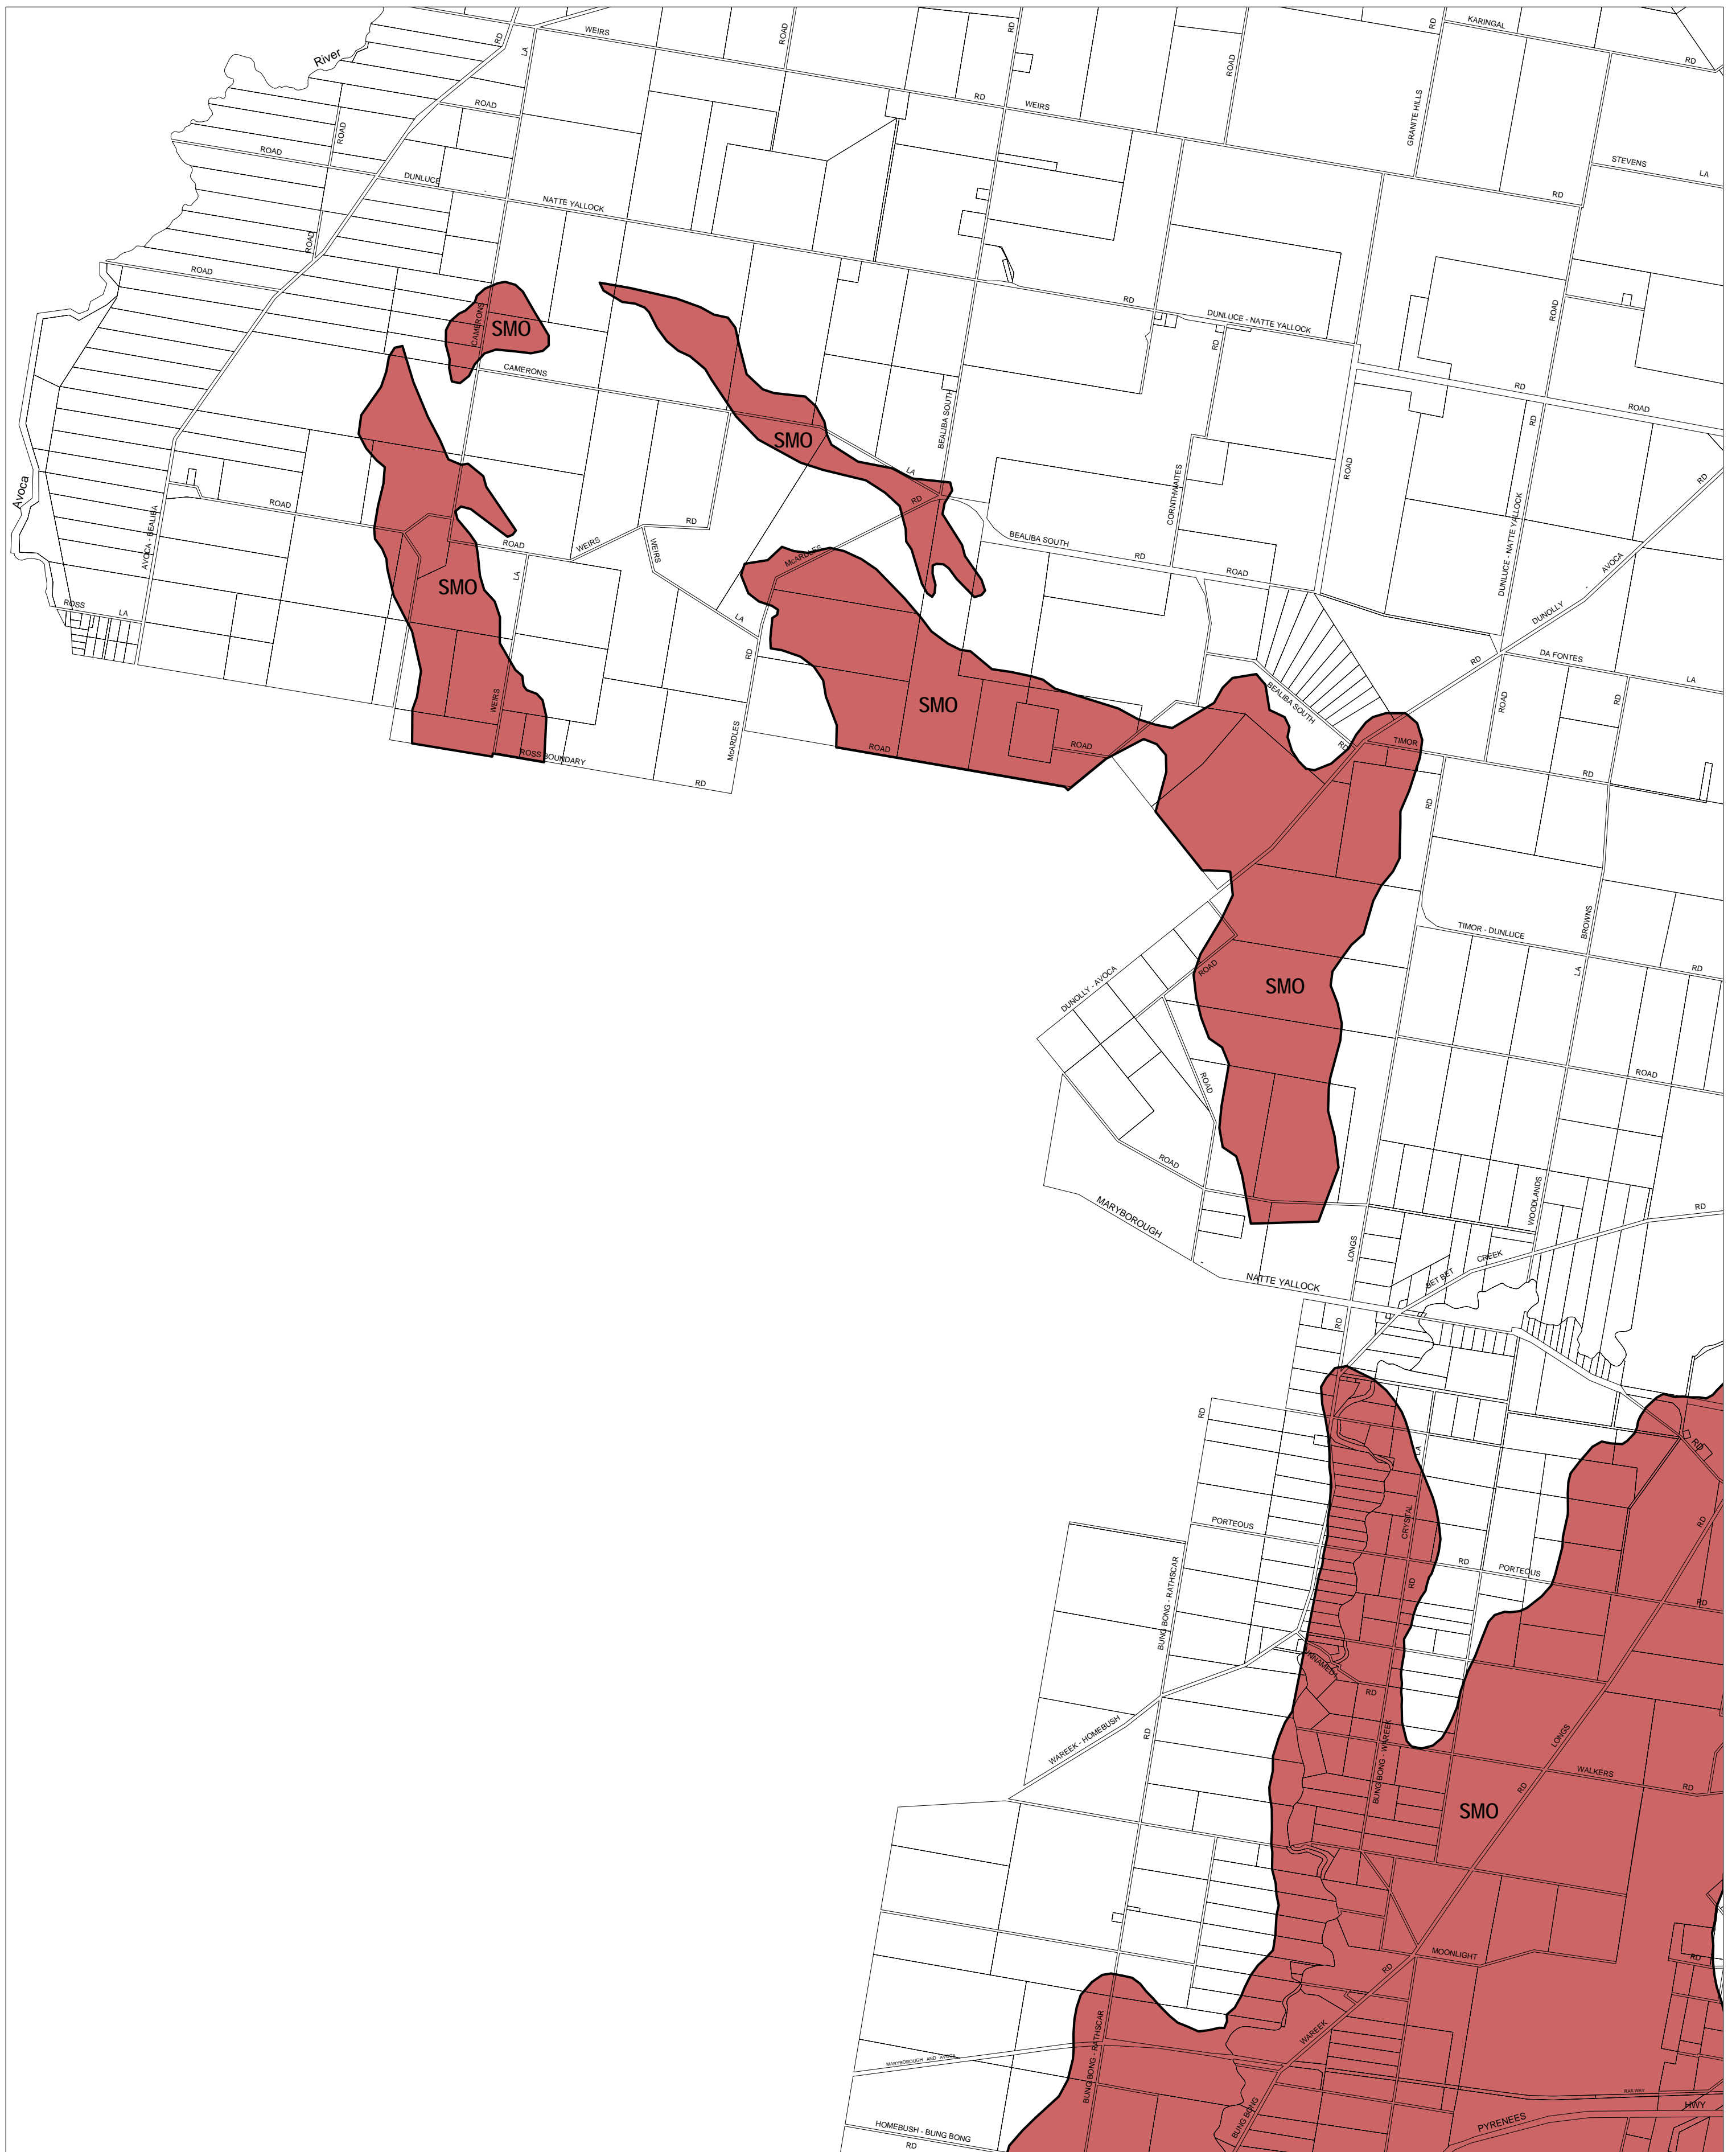

CENTRAL GOLDFIELDS PLANNING SCHEME - LOCAL PROVISION

Overlays

Salinity Management Overlay

AUSTRALIAN MAP GRID ZONE 54

INDEX TO ADJOINING METRIC SERIES MAP

Printed: 13/9/2007