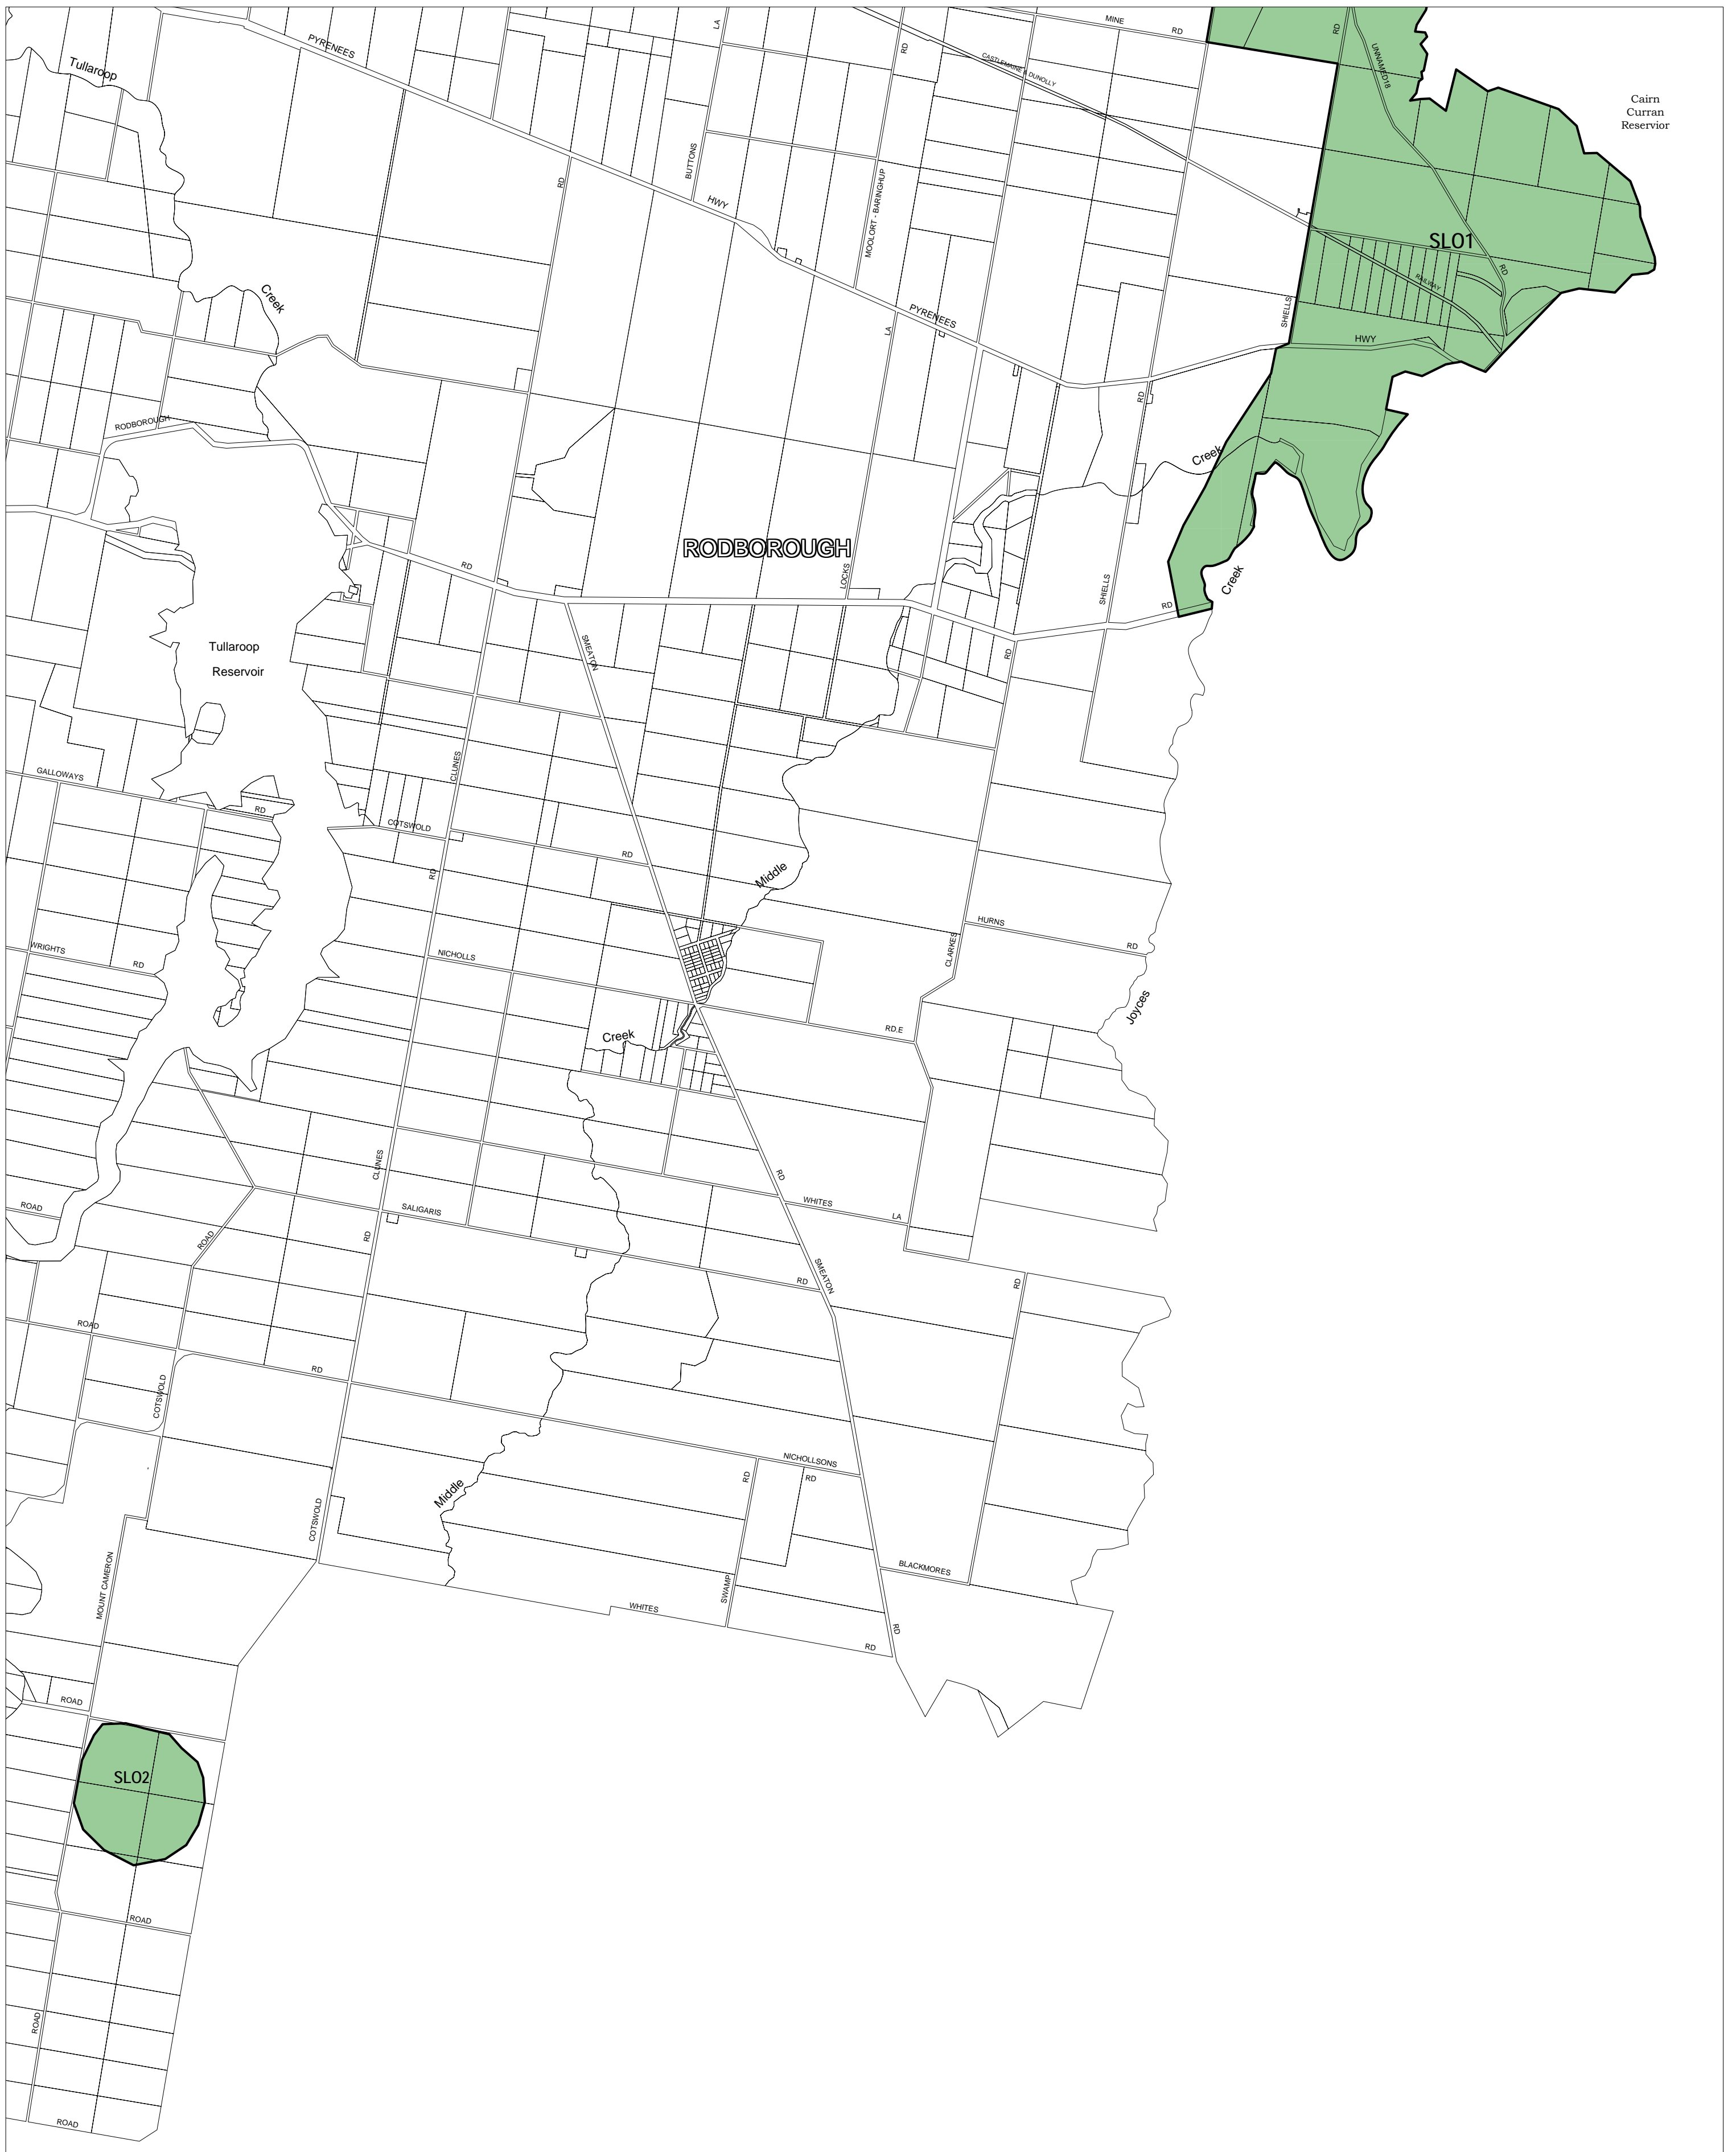

CENTRAL GOLDFIELDS PLANNING SCHEME - LOCAL PROVISION

Overlays

- SLO1 Significant Landscape Overlay - Schedule 1
- SLO2 Significant Landscape Overlay - Schedule 2

Printed: 13/9/2007