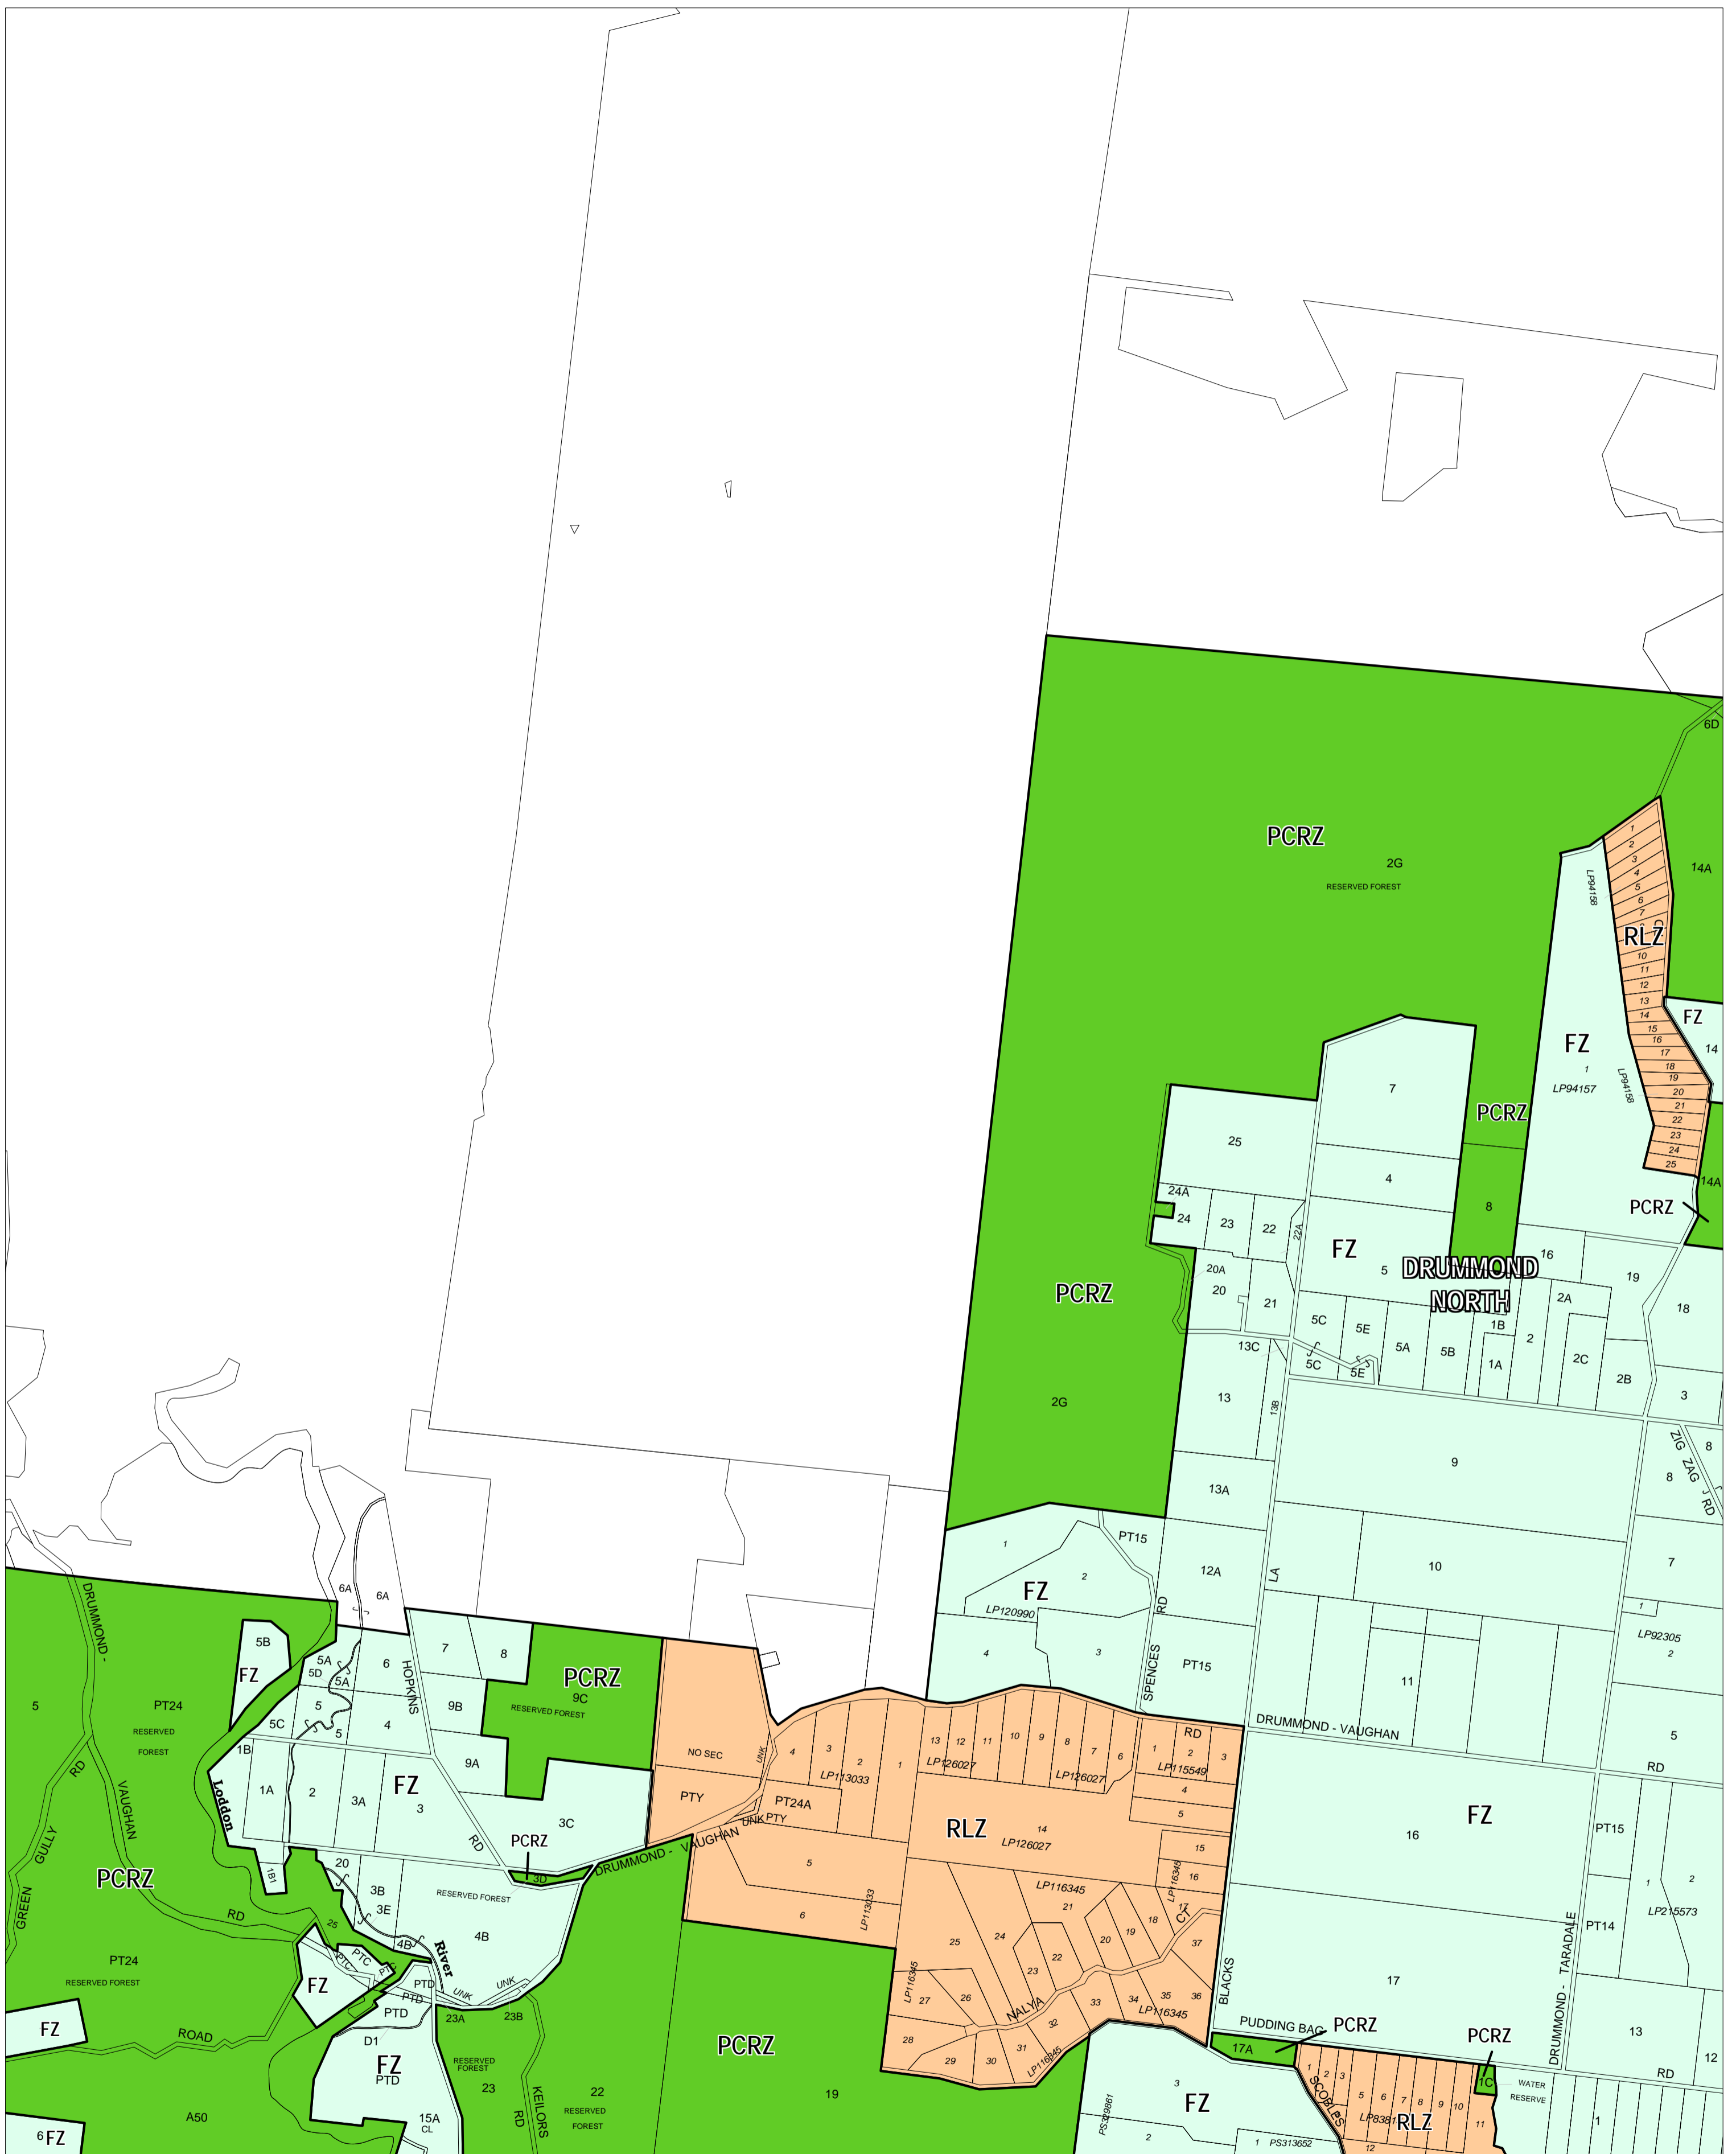

HEPBURN PLANNING SCHEME - LOCAL PROVISION

Public Land
PCRZ Public Conservation And Resource Zone

Rural
FZ Farming Zone
RLZ Rural Living Zone

AUSTRALIAN MAP GRID ZONE 55

Printed: 8/8/2008

AMENDMENT C16