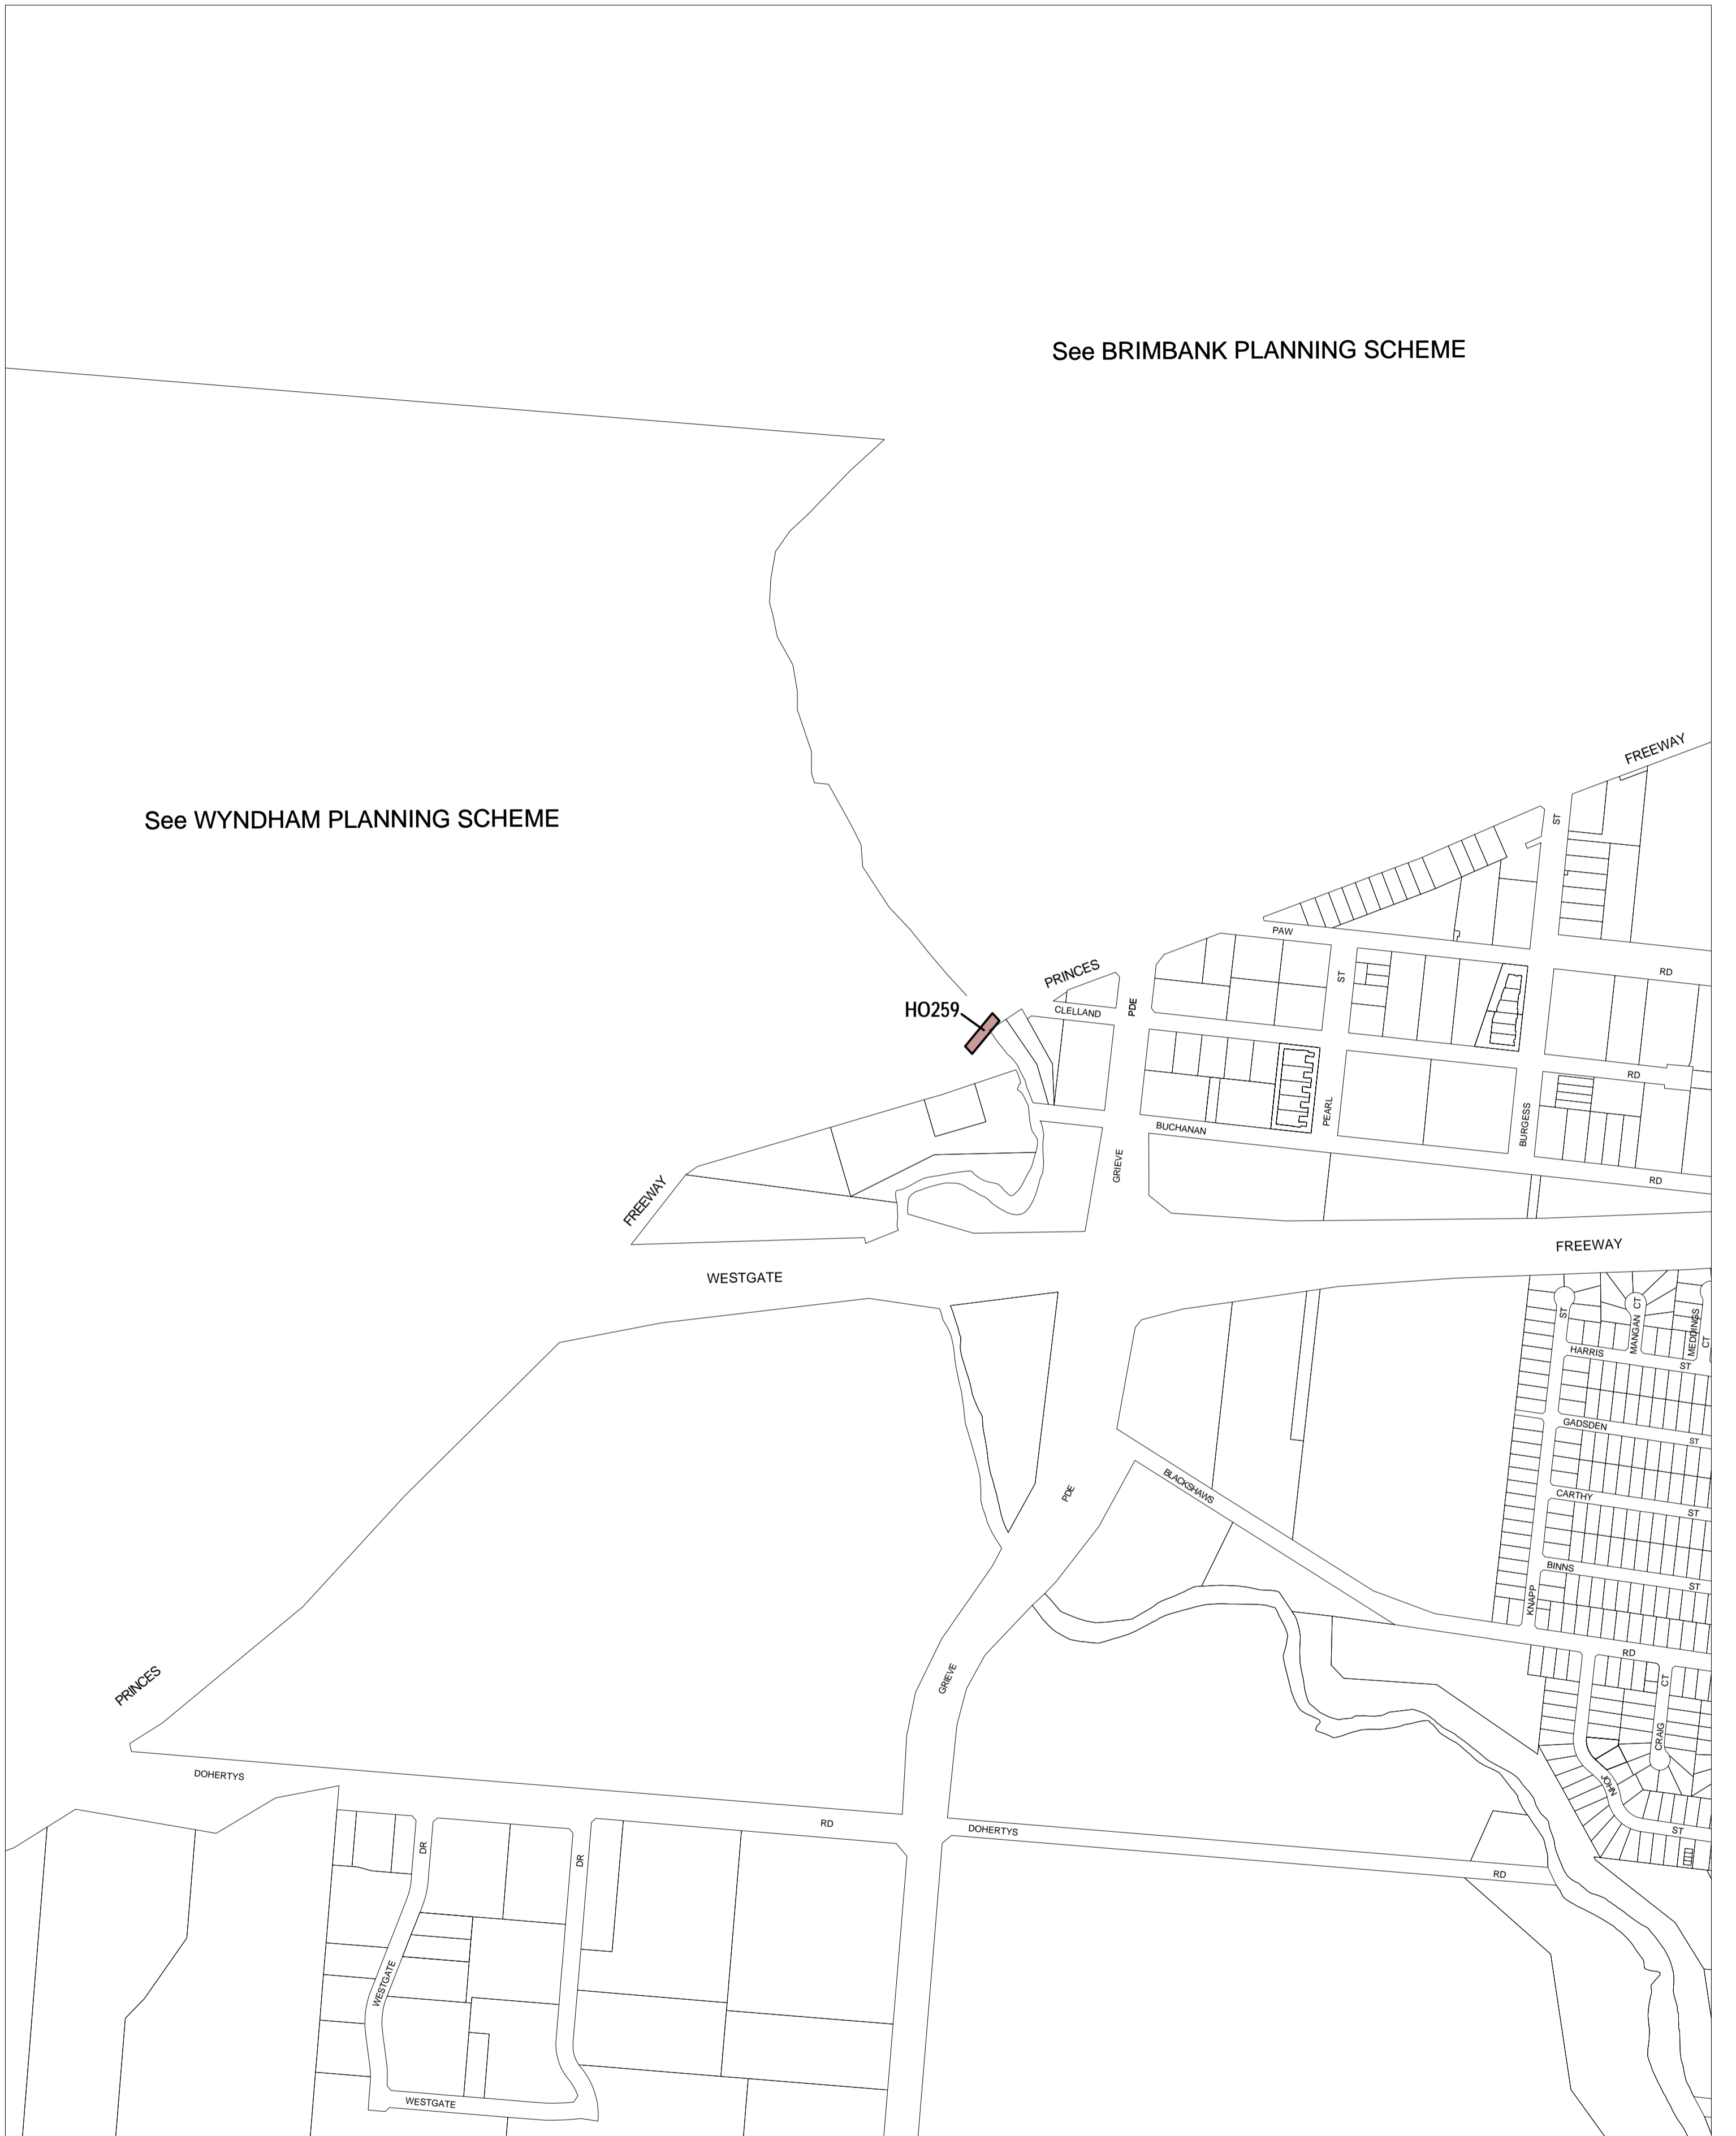

HOBSONS BAY PLANNING SCHEME - LOCAL PROVISION

See BRIMBANK PLANNING SCHEME

See WYNDHAM PLANNING SCHEME

Overlays

HO Heritage Overlay

AUSTRALIAN MAP GRID ZONE 55

INDEX TO ADJOINING METRIC SERIES MAP

Printed: 1/8/2007

AMENDMENT C34

HERITAGE OVERLAY

MAP No 2HO