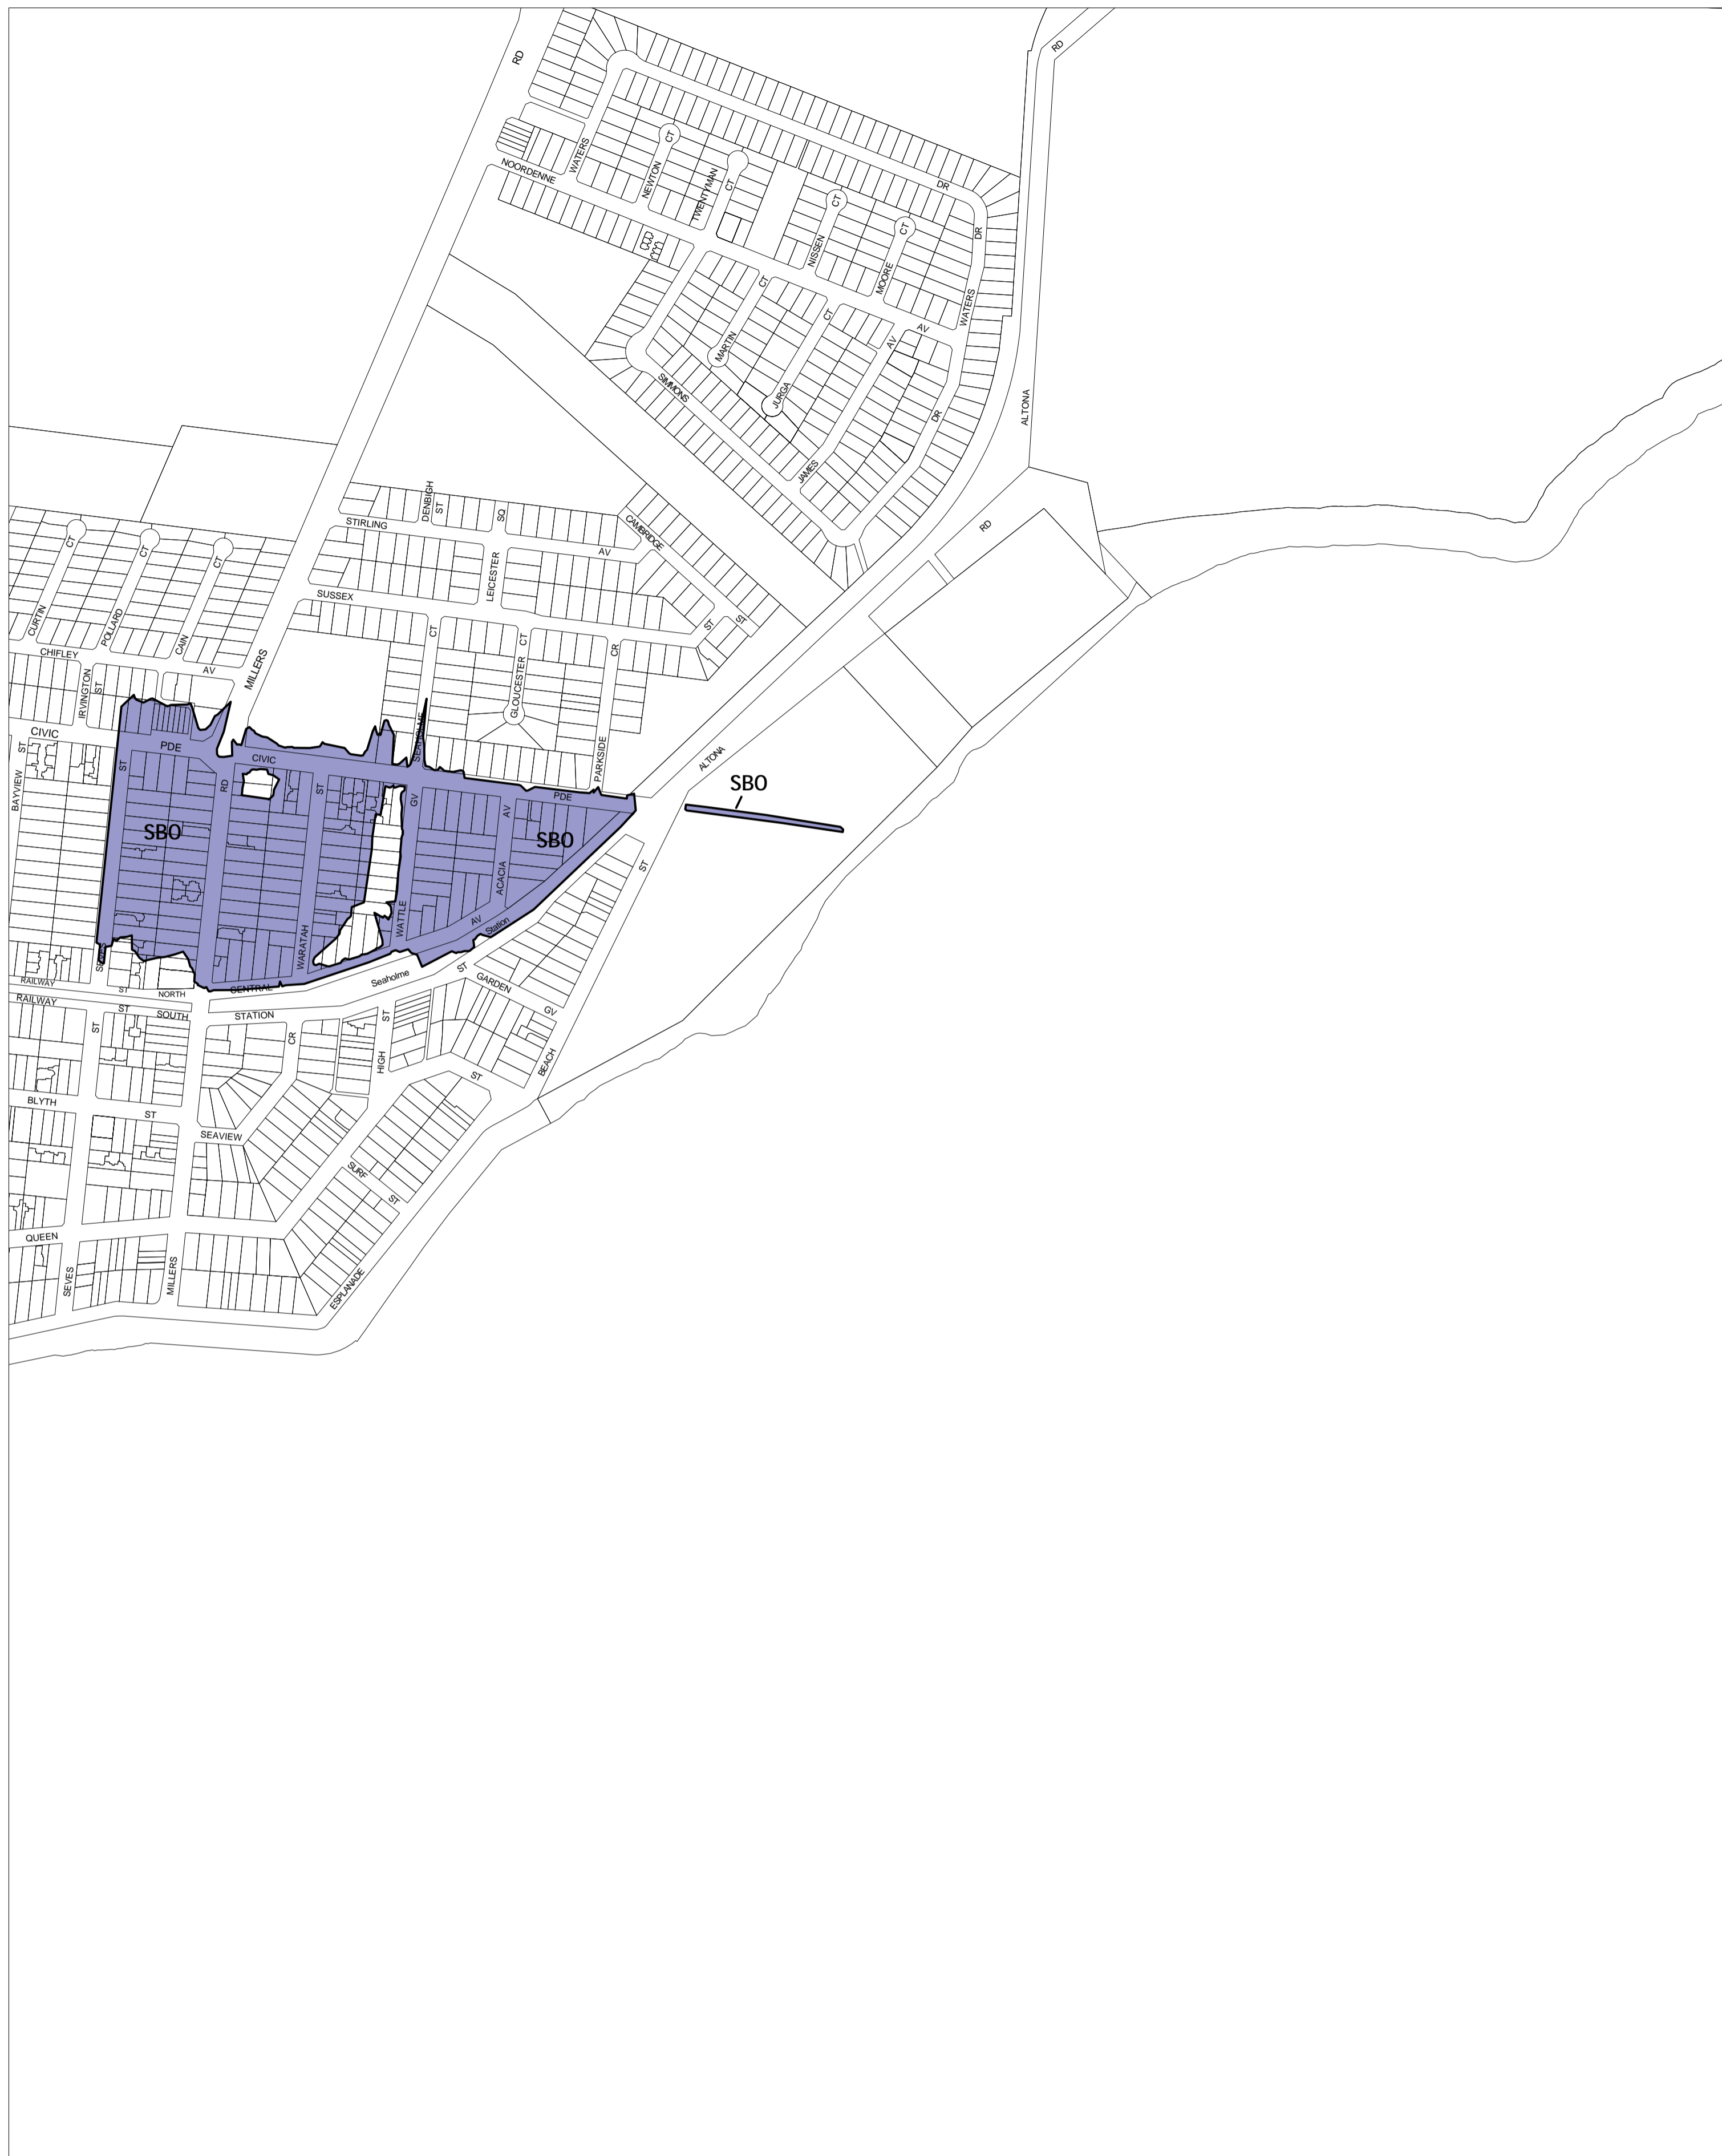

HOBSONS BAY PLANNING SCHEME - LOCAL PROVISION

Overlays

SBO Special Building Overlay

AUSTRALIAN MAP GRID ZONE 55

INDEX TO ADJOINING METRIC SERIES MAP

Printed: 1/8/2007

AMENDMENT C2

SPECIAL BUILDING OVERLAY

MAP No 16SBO