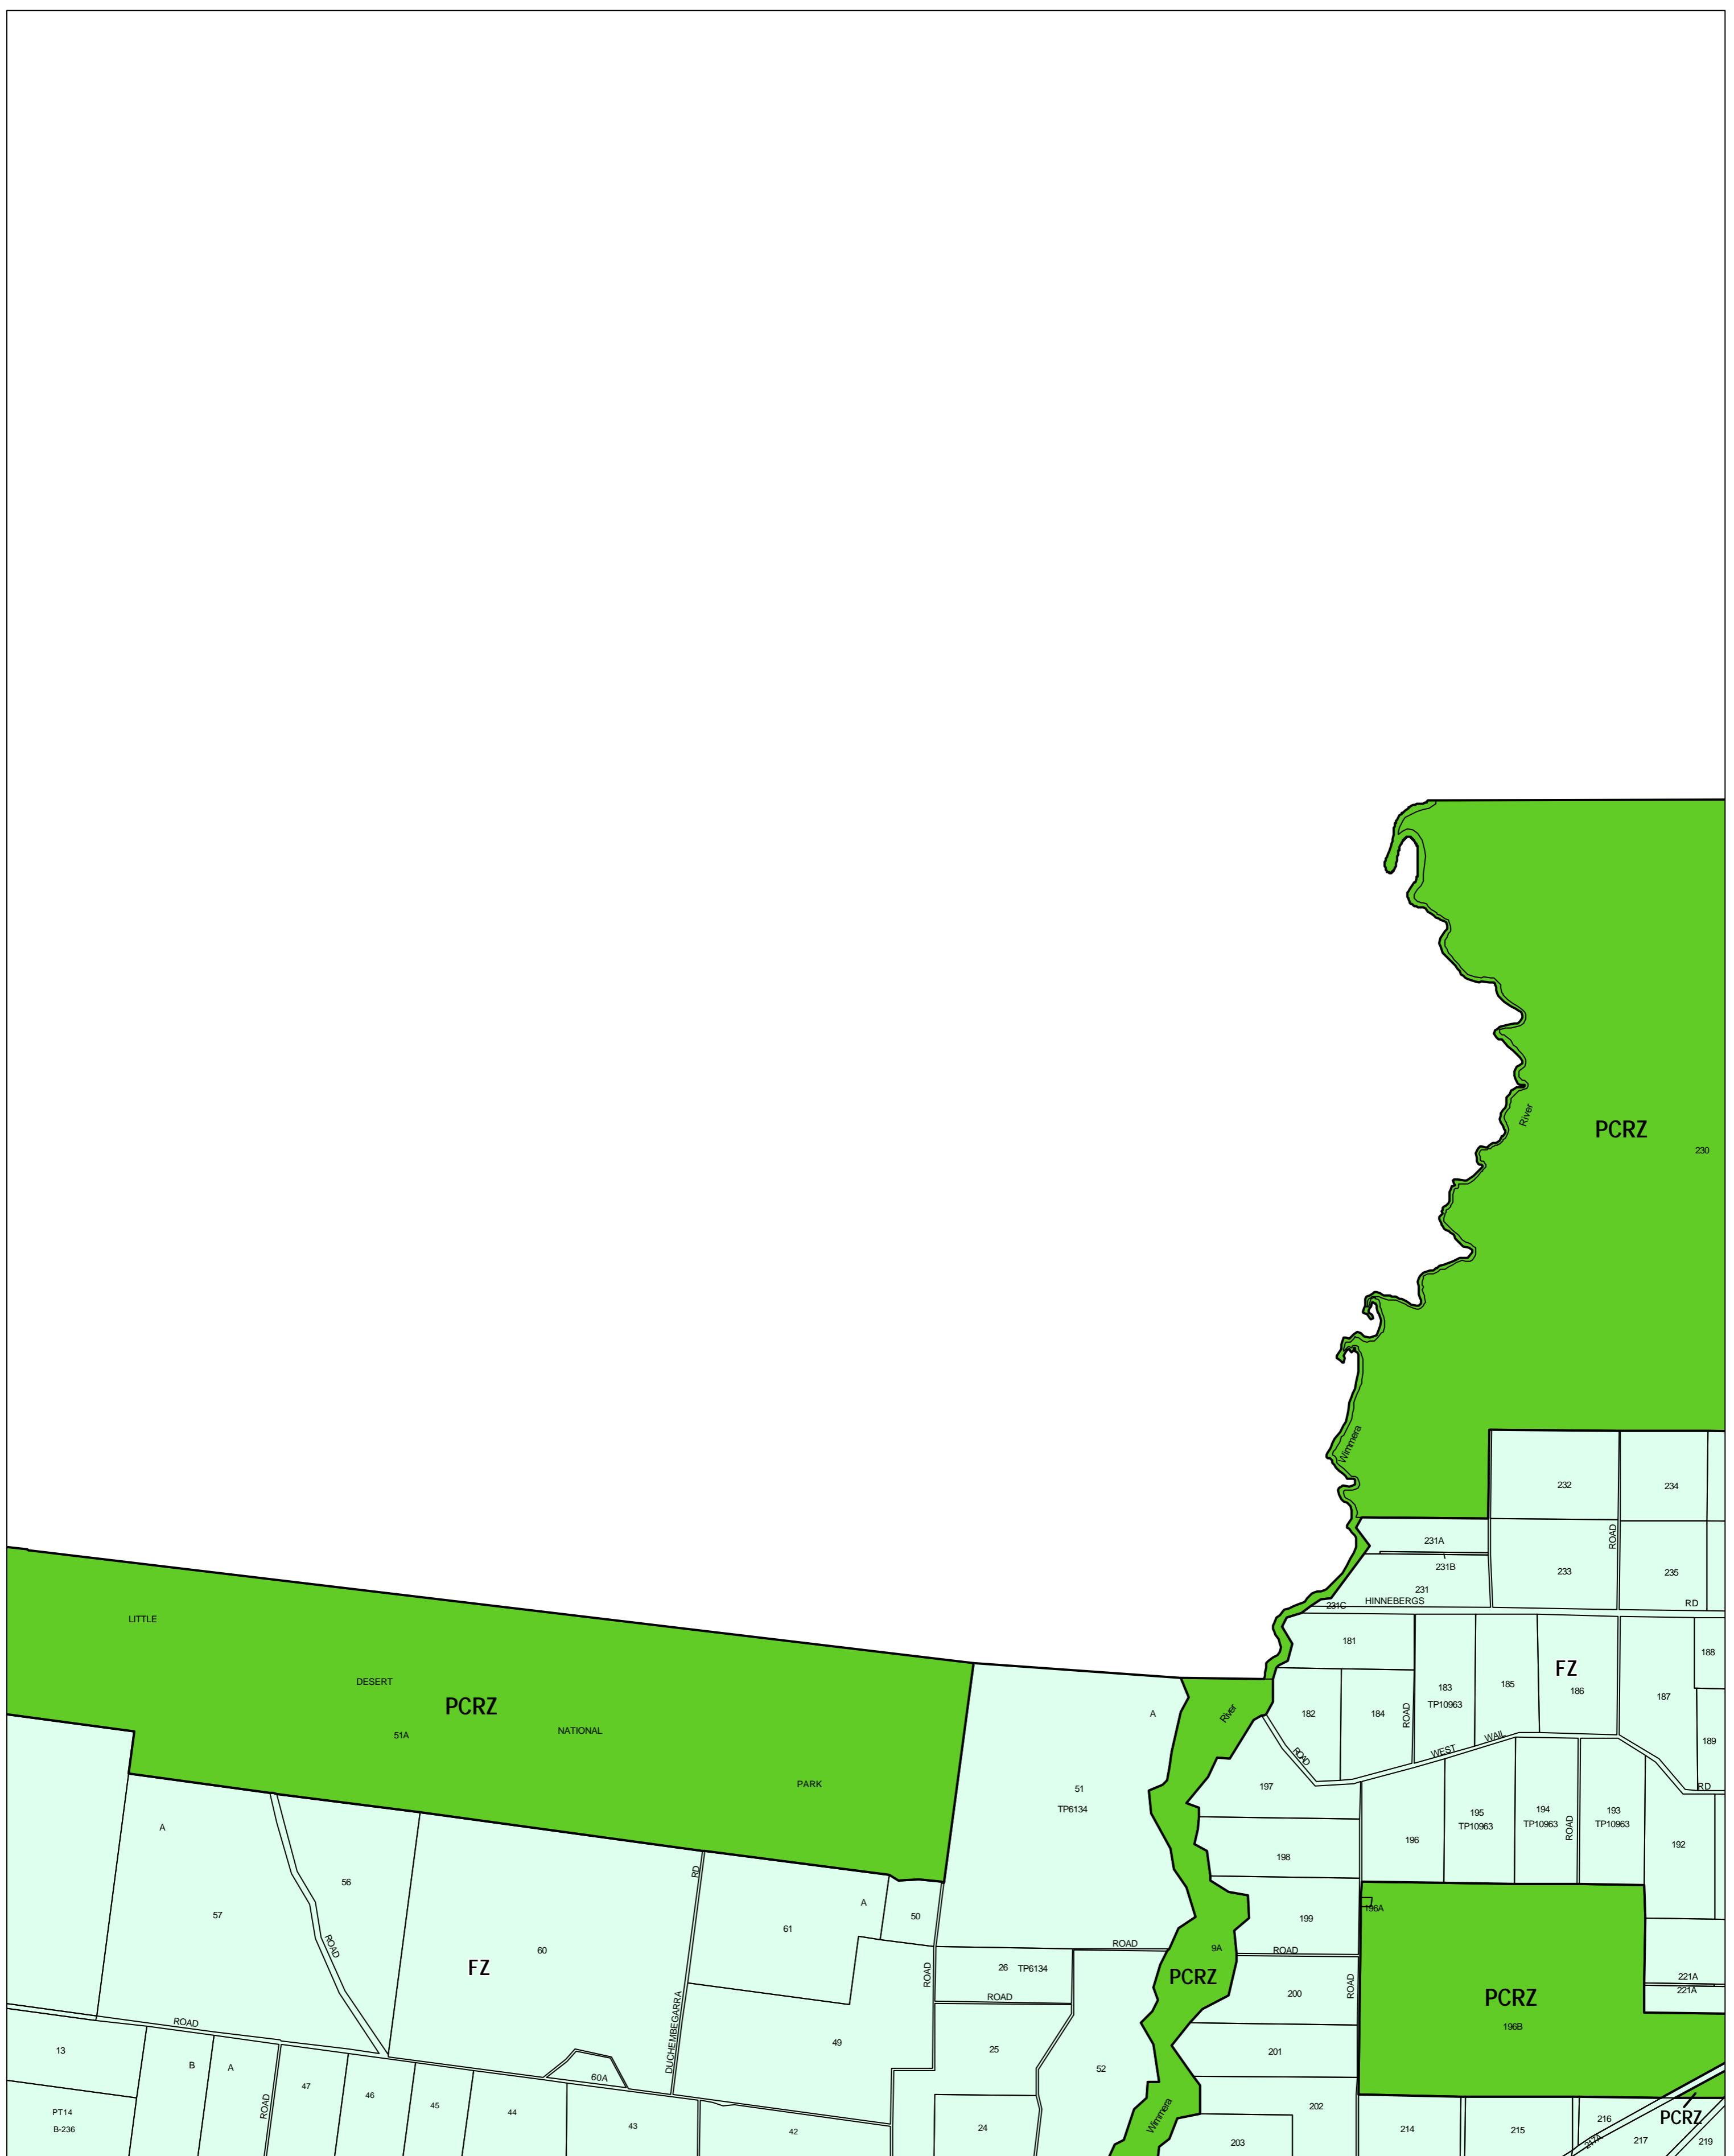

HORSHAM PLANNING SCHEME - LOCAL PROVISION

Public Land
Public Conservation And Resource Zone

Rural
Farming Zone

AUSTRALIAN MAP GRID ZONE 54

Printed: 11/7/2007

AMENDMENT C40