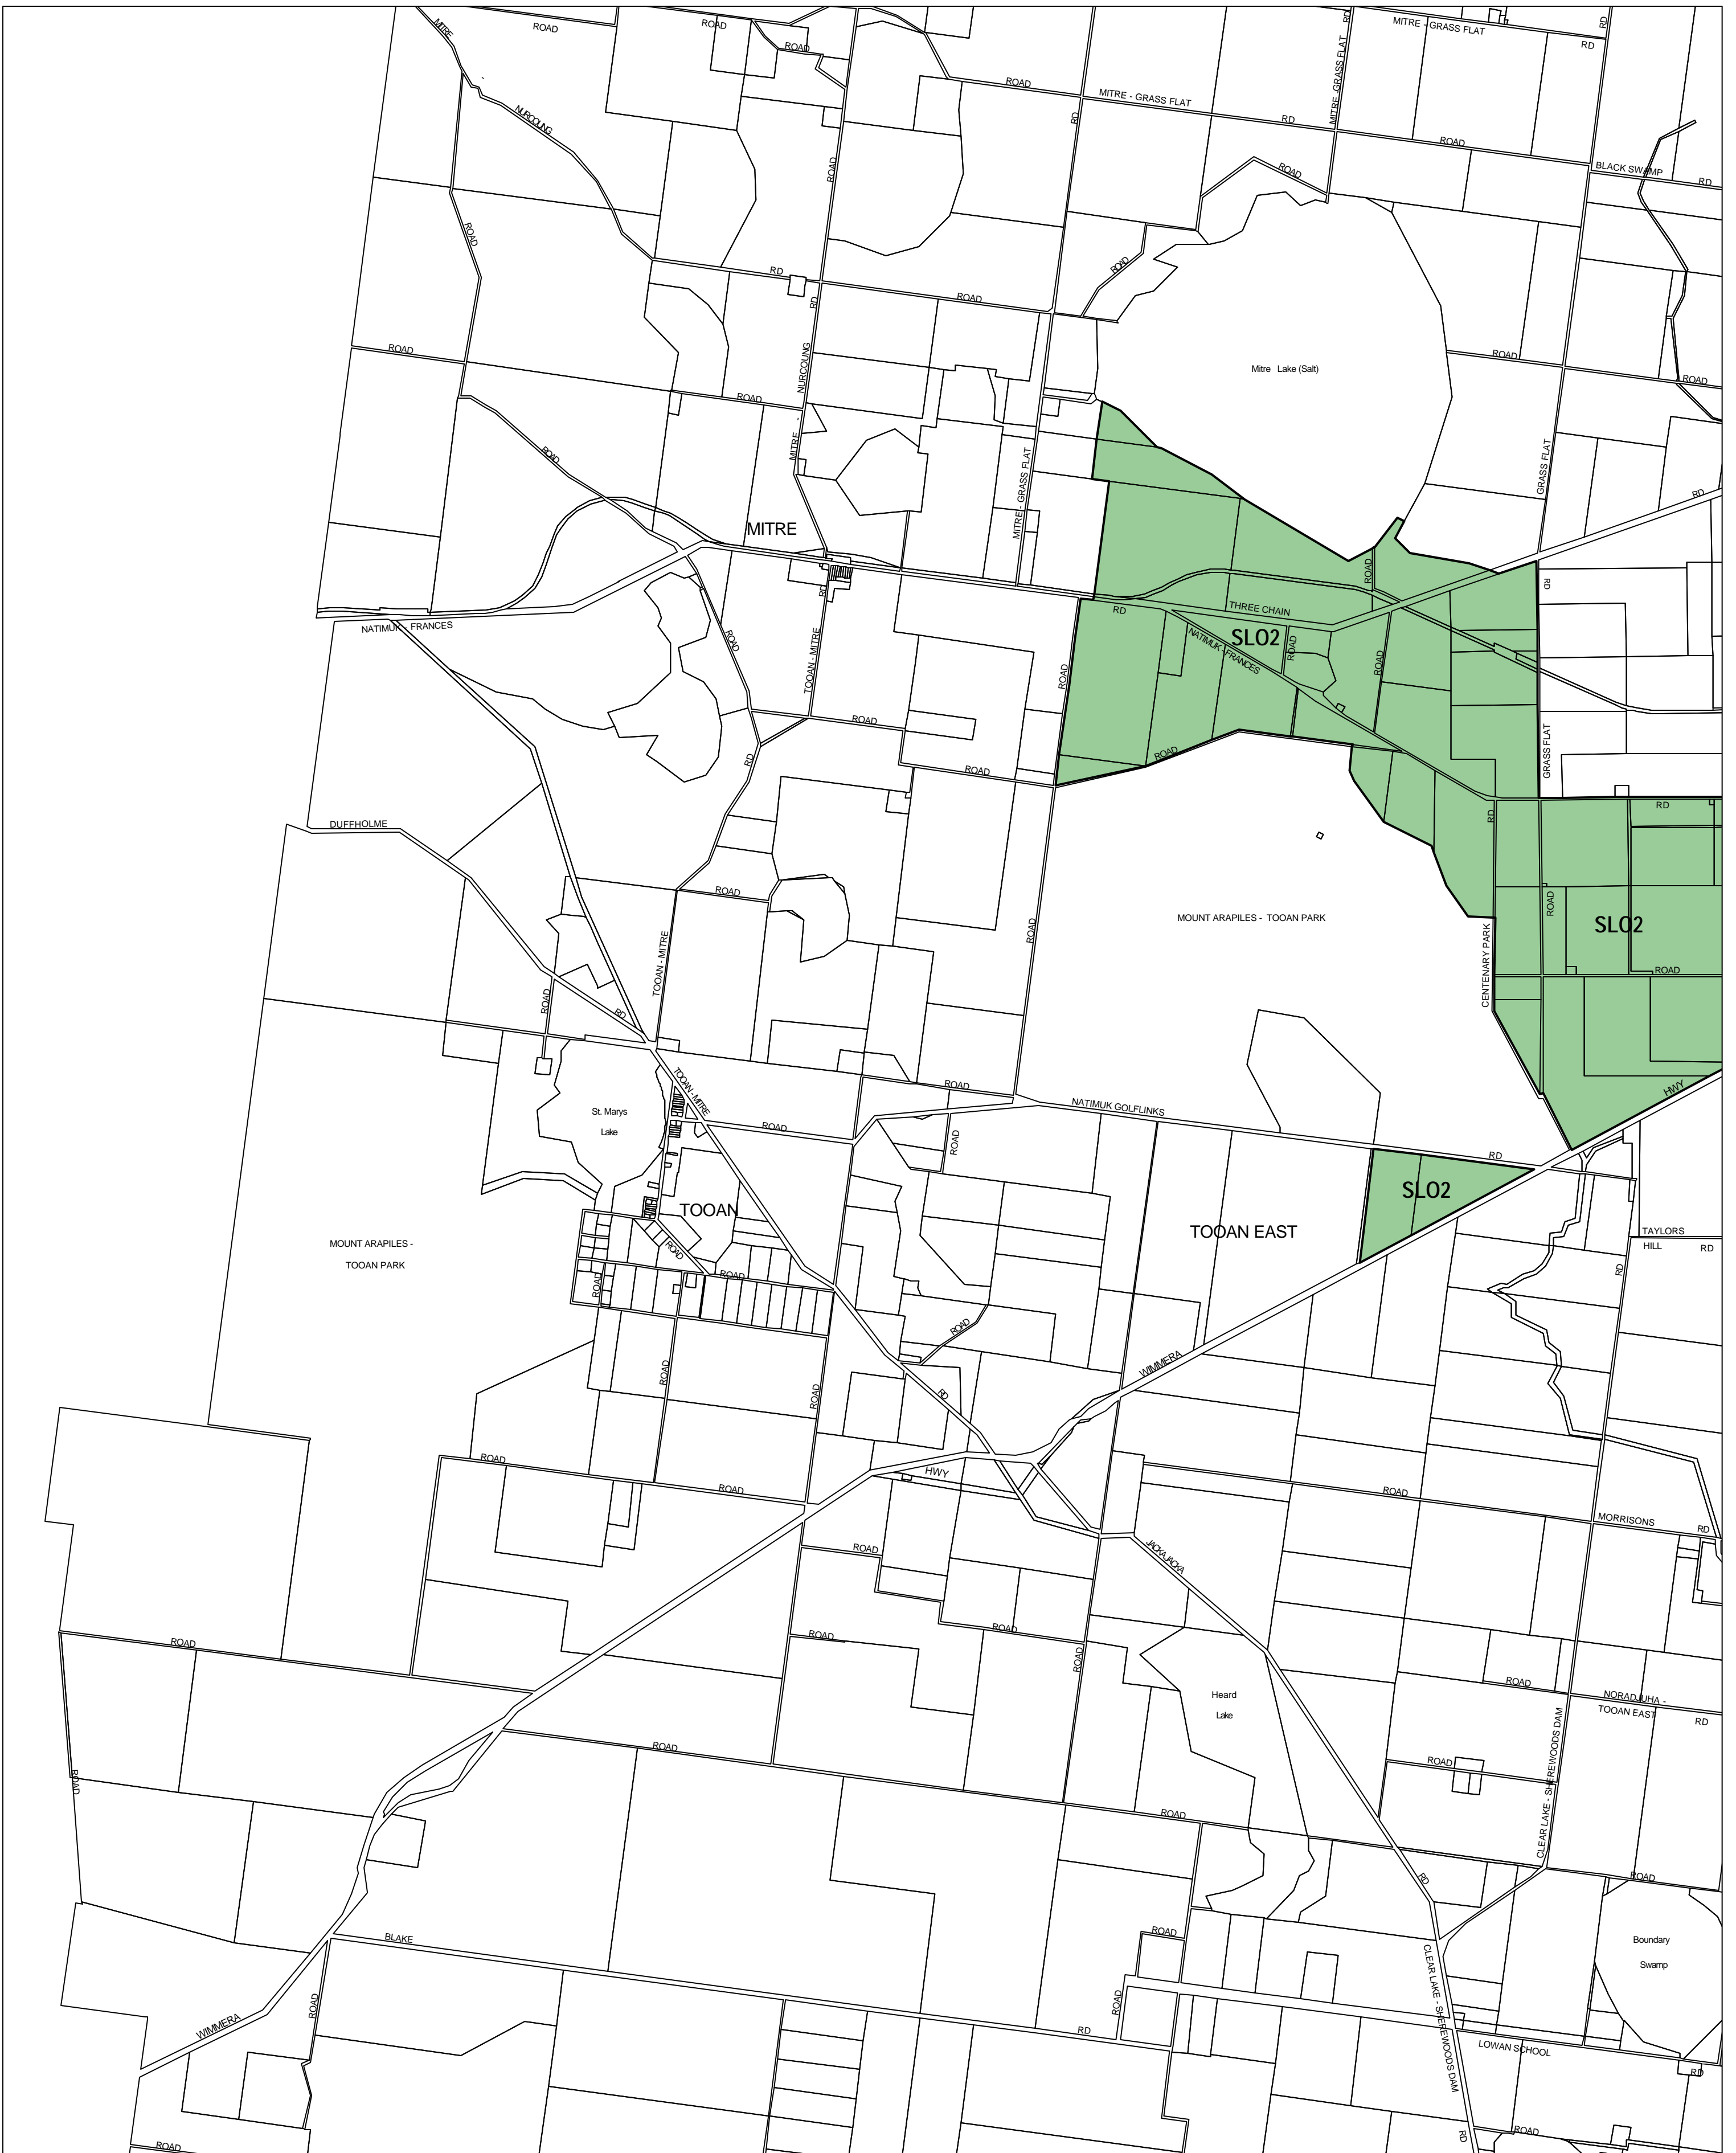

HORSHAM PLANNING SCHEME - LOCAL PROVISION

Overlays
SLO2 Significant Landscape Overlay - Schedule 2

AUSTRALIAN MAP GRID ZONE 54

Printed: 20/6/2007

AMENDMENT C5