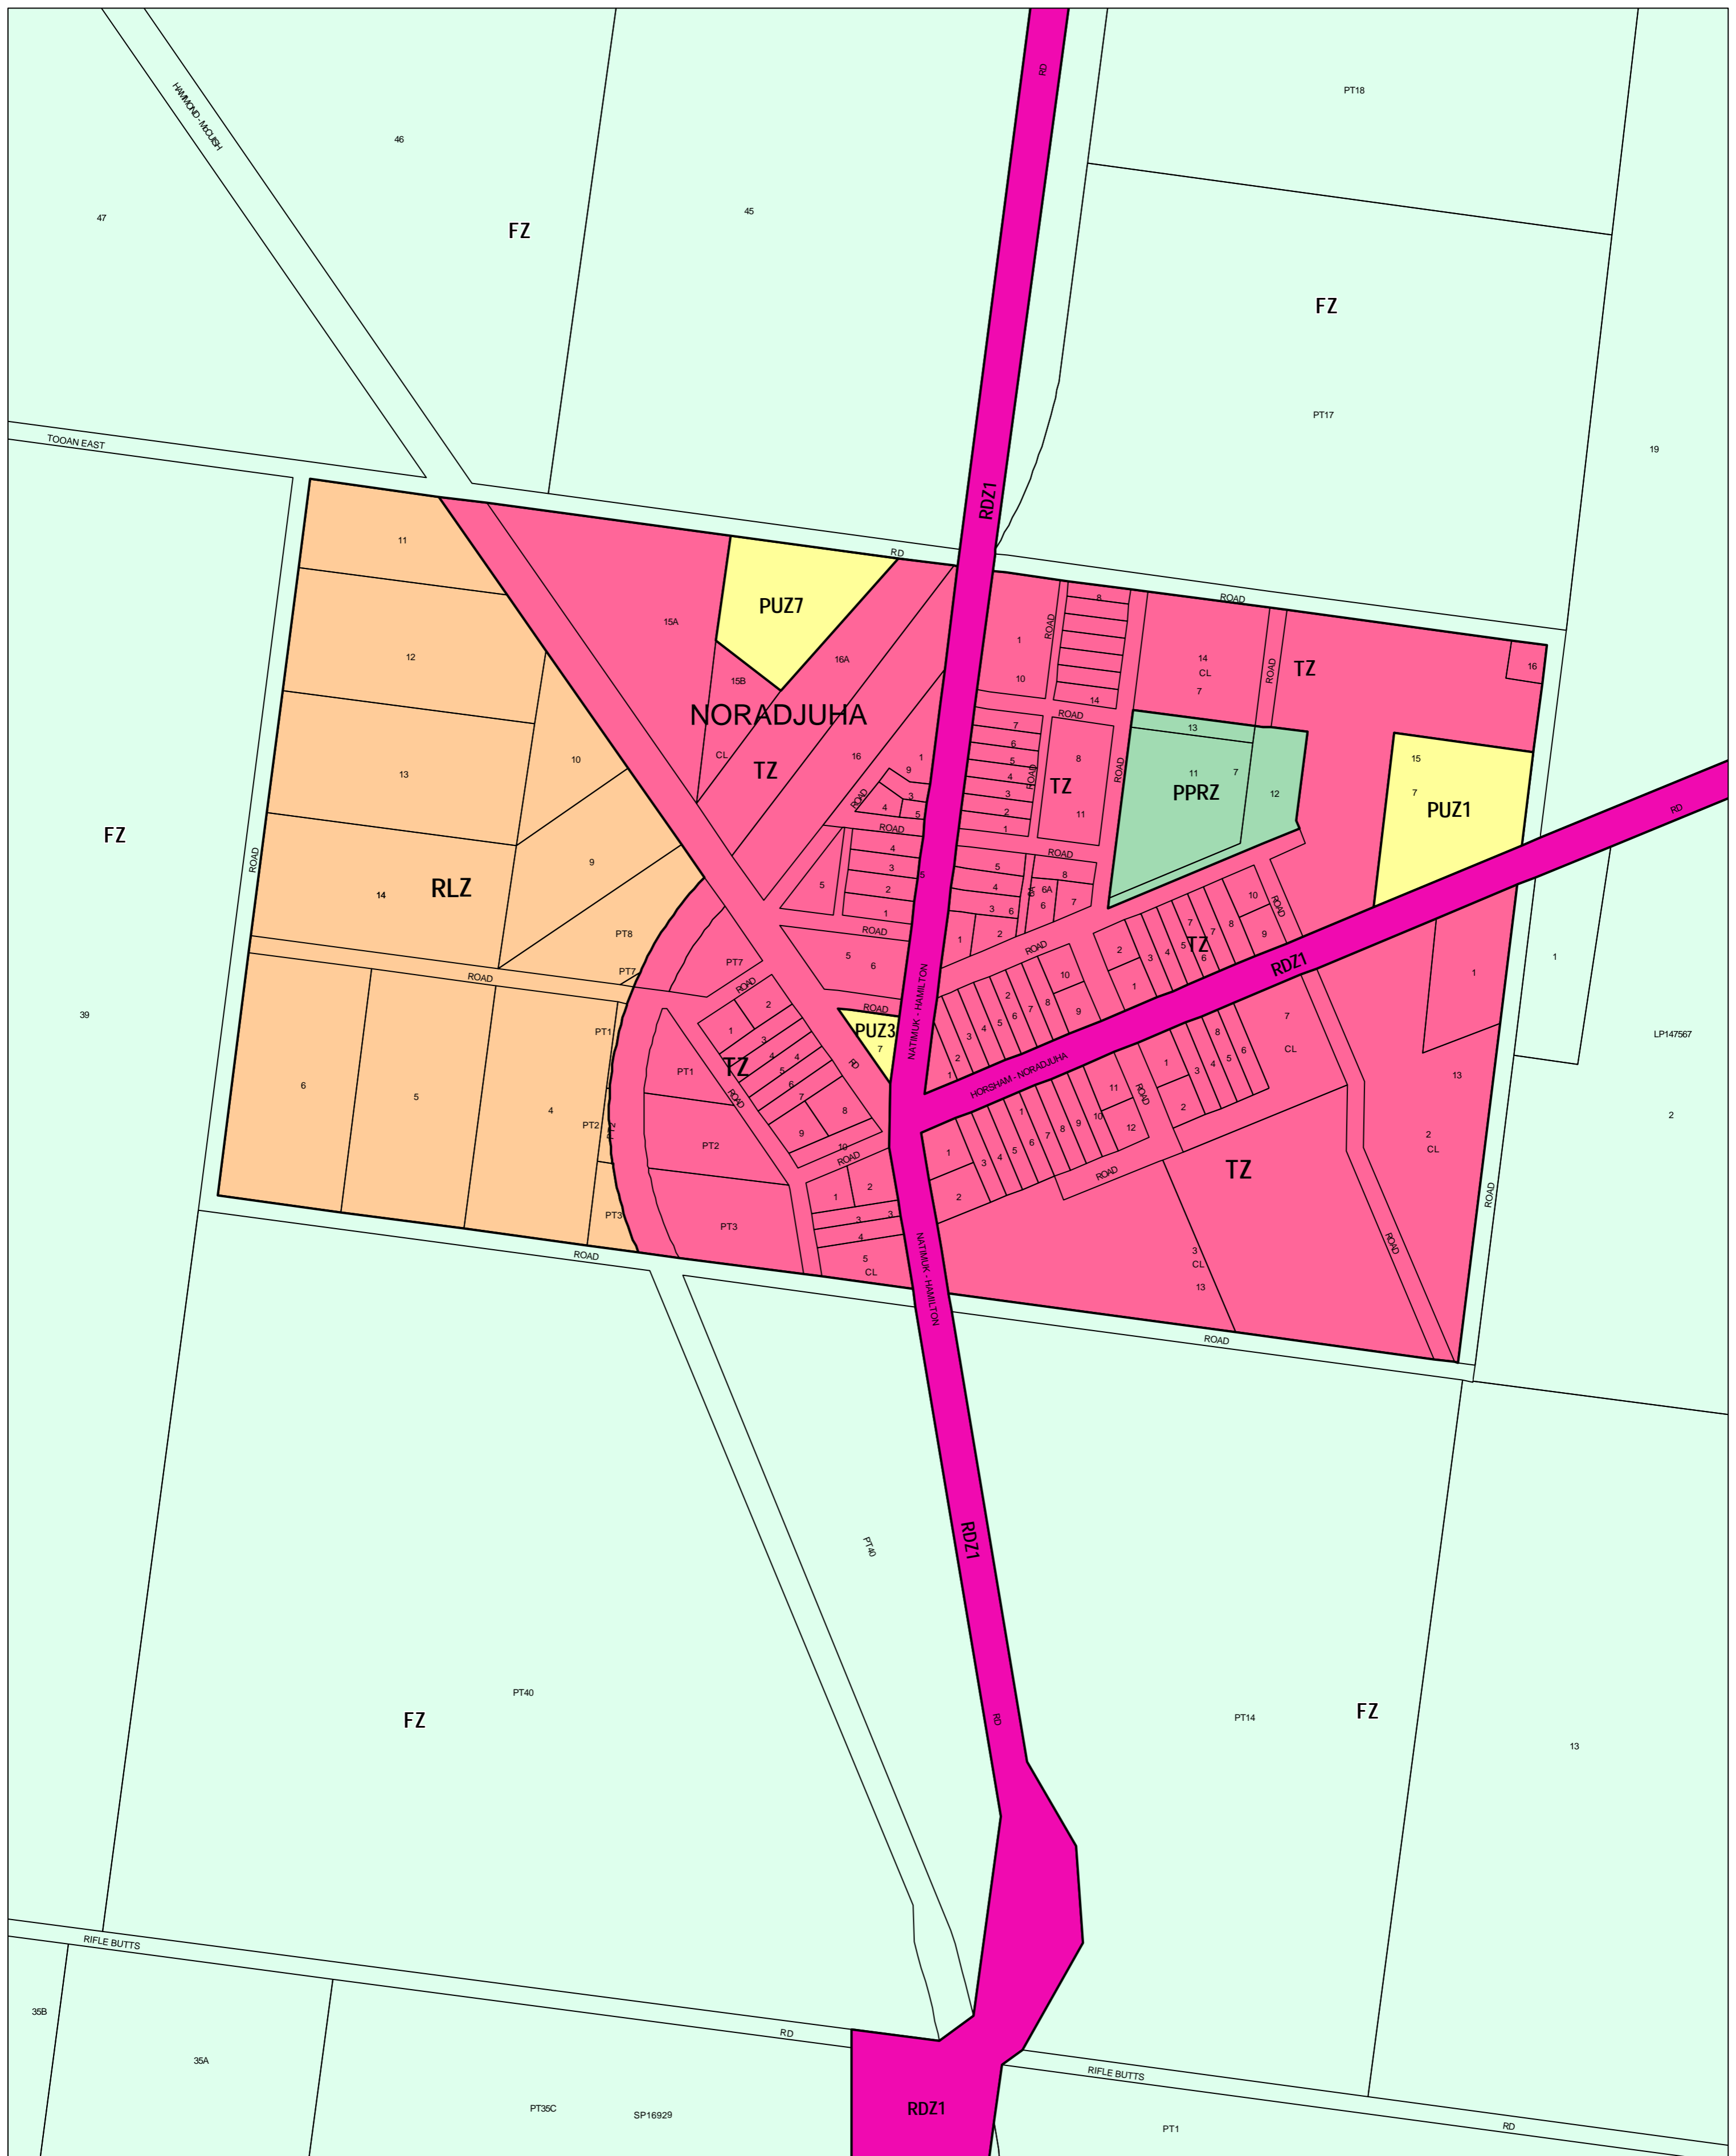

HORSHAM PLANNING SCHEME - LOCAL PROVISION

Public Land	Rural Living Zone
PPRZ Public Park And Recreation Zone	RLZ Rural Living Zone
PUZ3 Public Use Zone - Health And Community	
PUZ7 Public Use Zone - Other Public Use	
PUZ1 Public Use Zone - Service And Utility	
RDZ1 Road Zone - Category 1	
Residential	
TZ Township Zone	
Rural	
FZ Farming Zone	

AUSTRALIAN MAP GRID ZONE 54

Printed: 12/7/2007

AMENDMENT C40