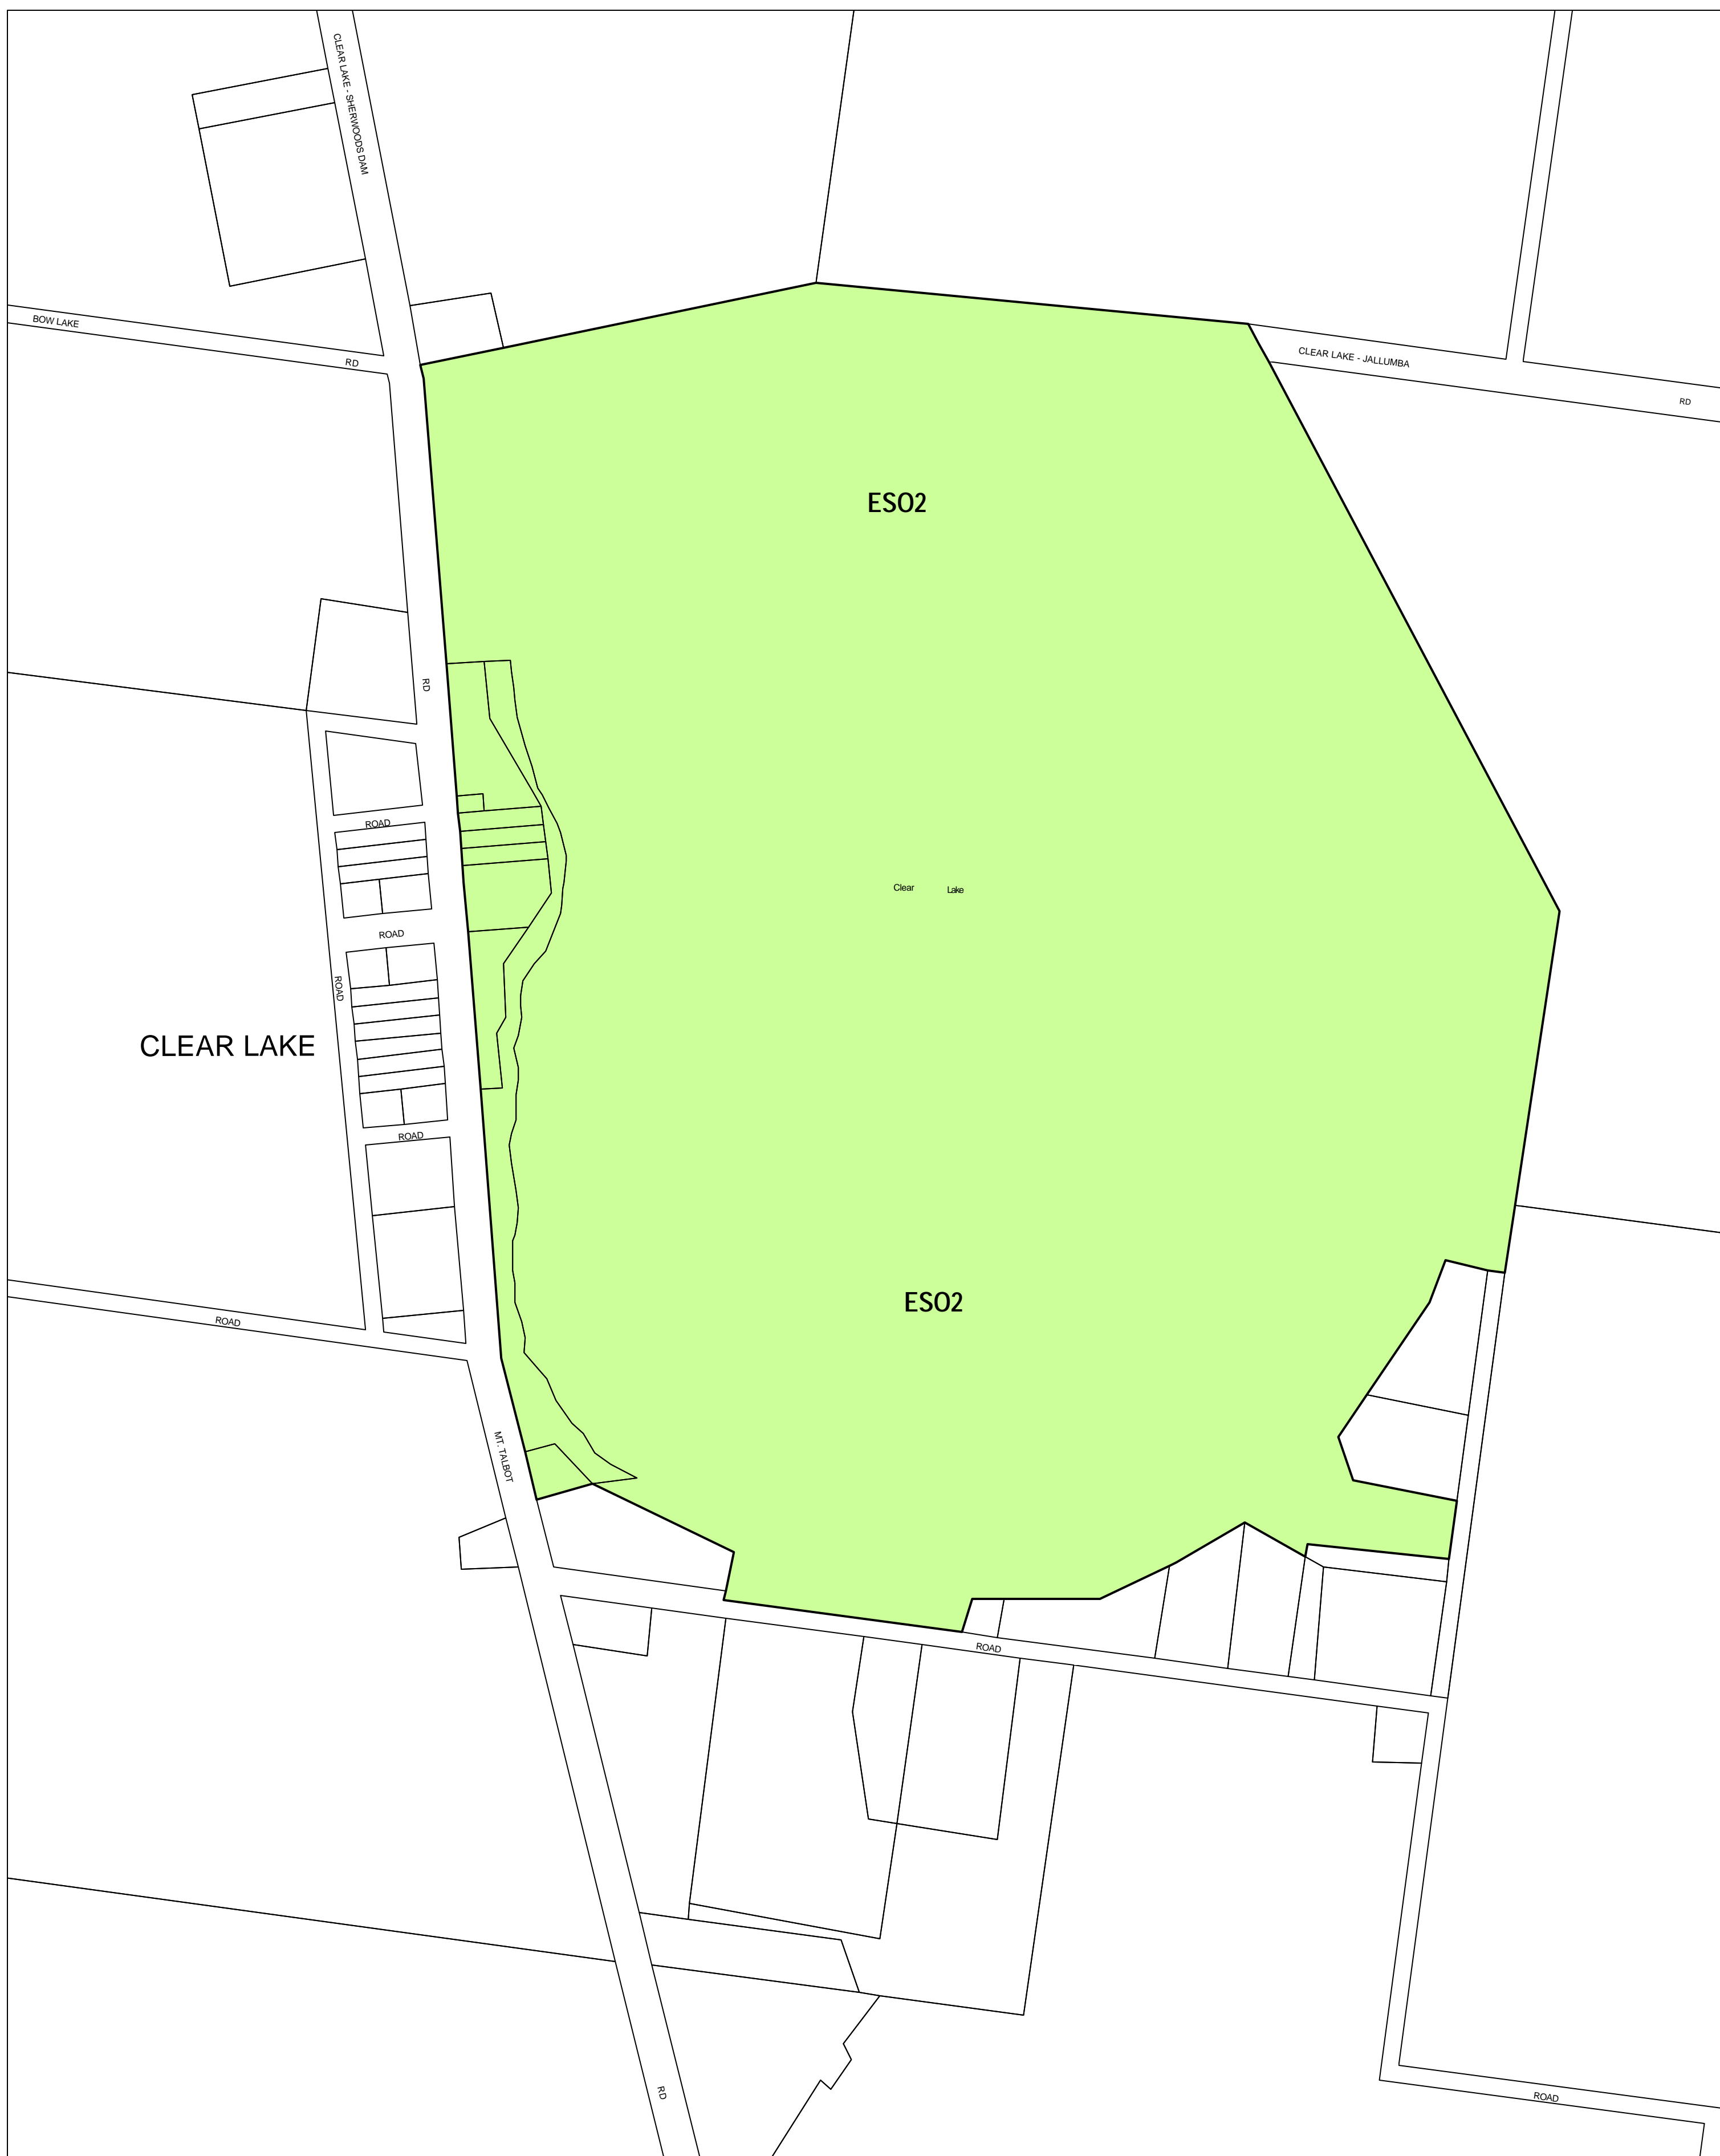

HORSHAM PLANNING SCHEME - LOCAL PROVISION

Overlays

Environmental Significance Overlay - Schedule 2

AUSTRALIAN MAP GRID ZONE 54

Printed: 19/6/2007

AMENDMENT C5