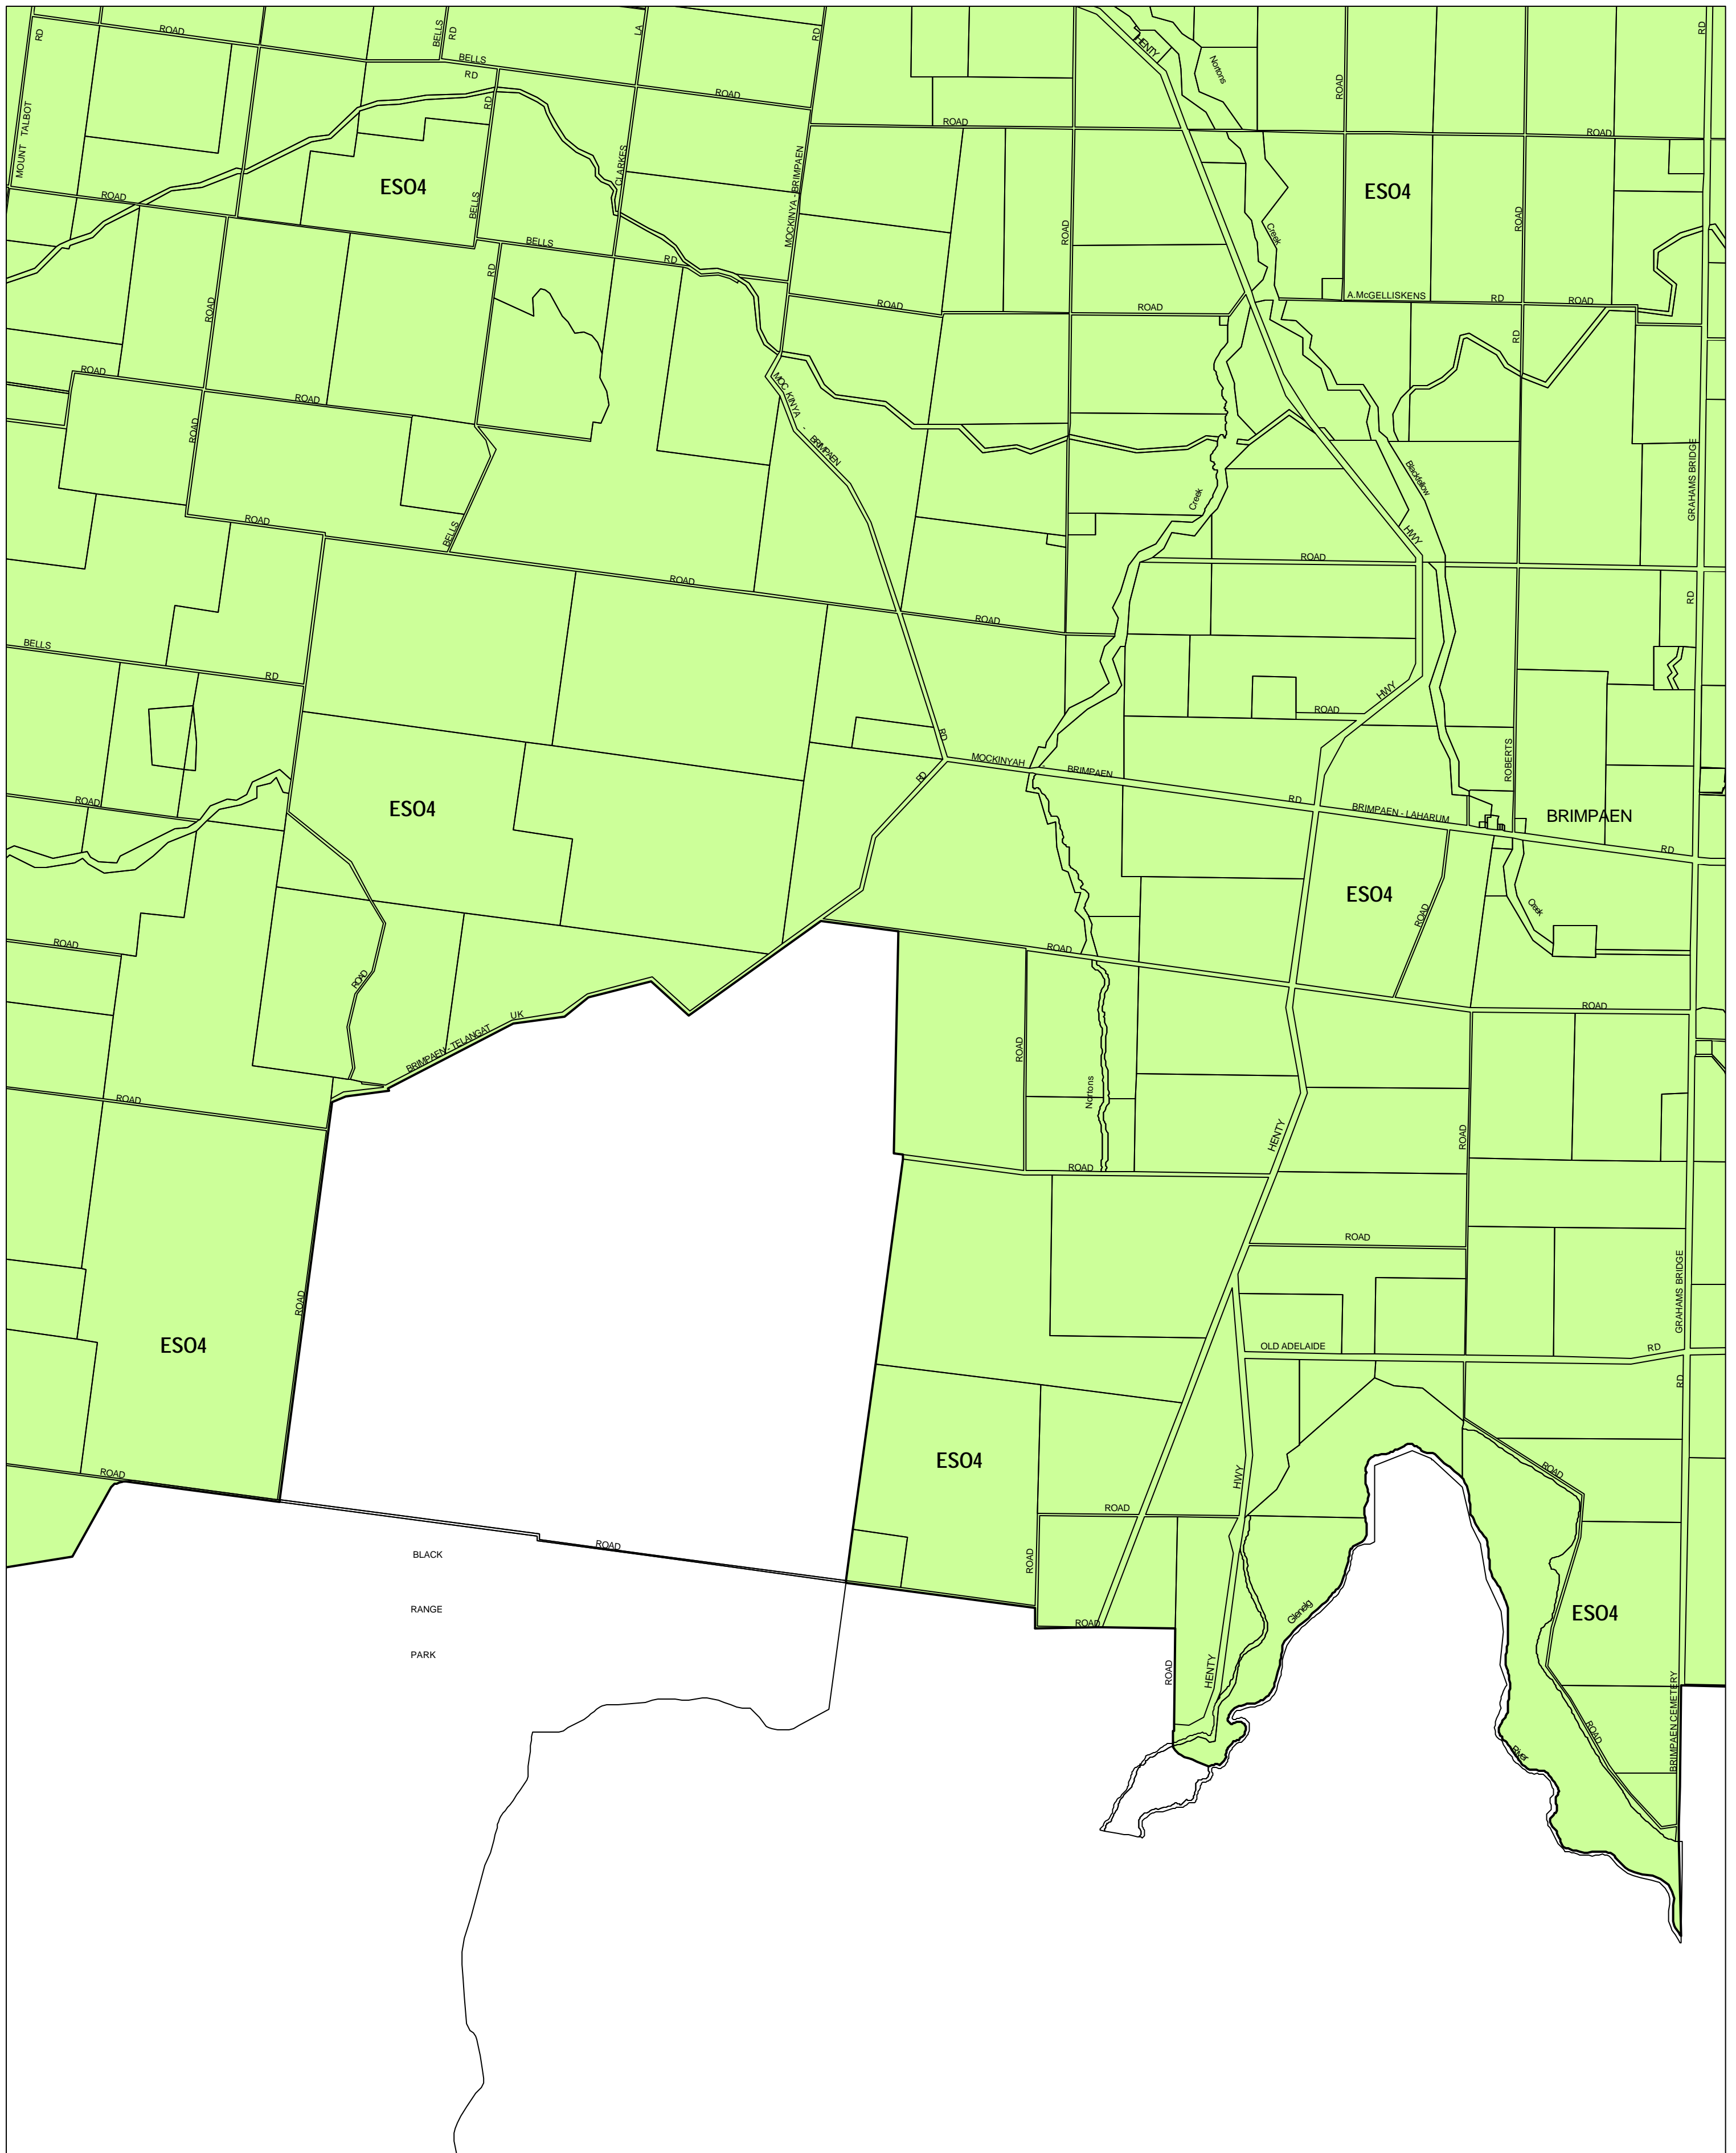

HORSHAM PLANNING SCHEME - LOCAL PROVISION

Overlays

ESO4 Environmental Significance Overlay - Schedule 4

Printed: 19/6/2007

AMENDMENT C5