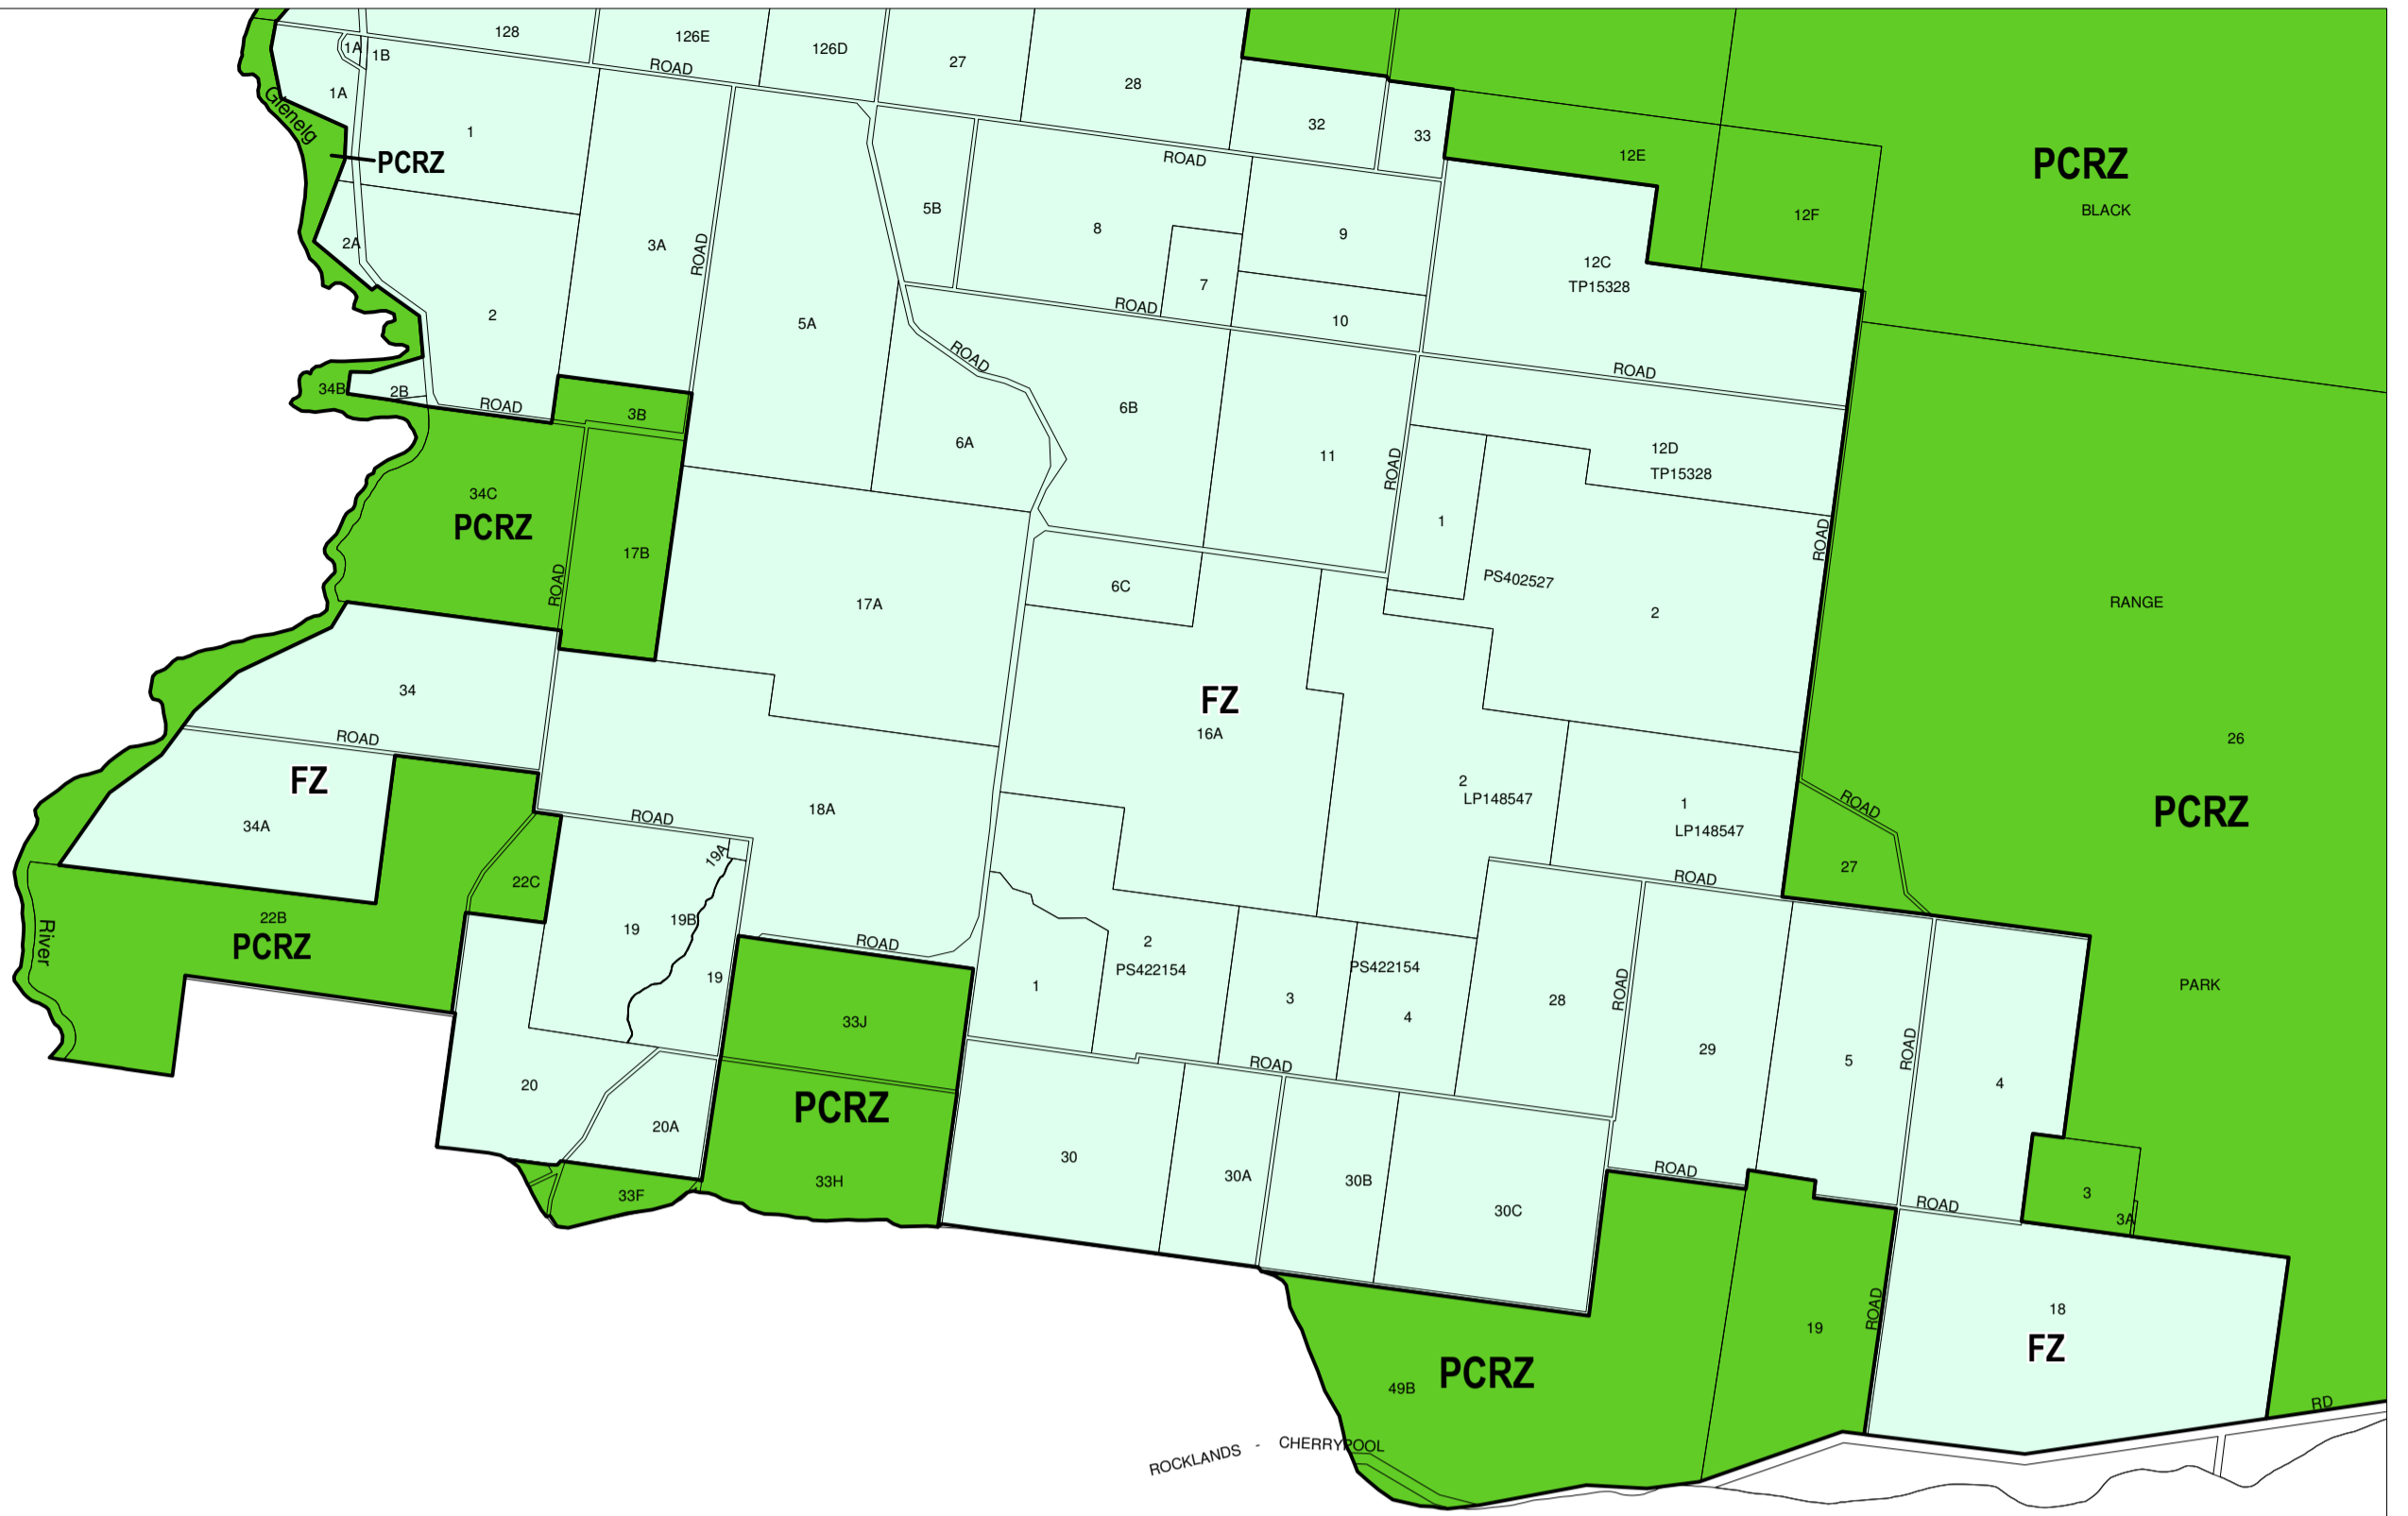

HORSHAM PLANNING SCHEME - LOCAL PROVISION

AUSTRALIAN MAP GRID ZONE 54

Printed: 10/2/2011

AMENDMENT C49