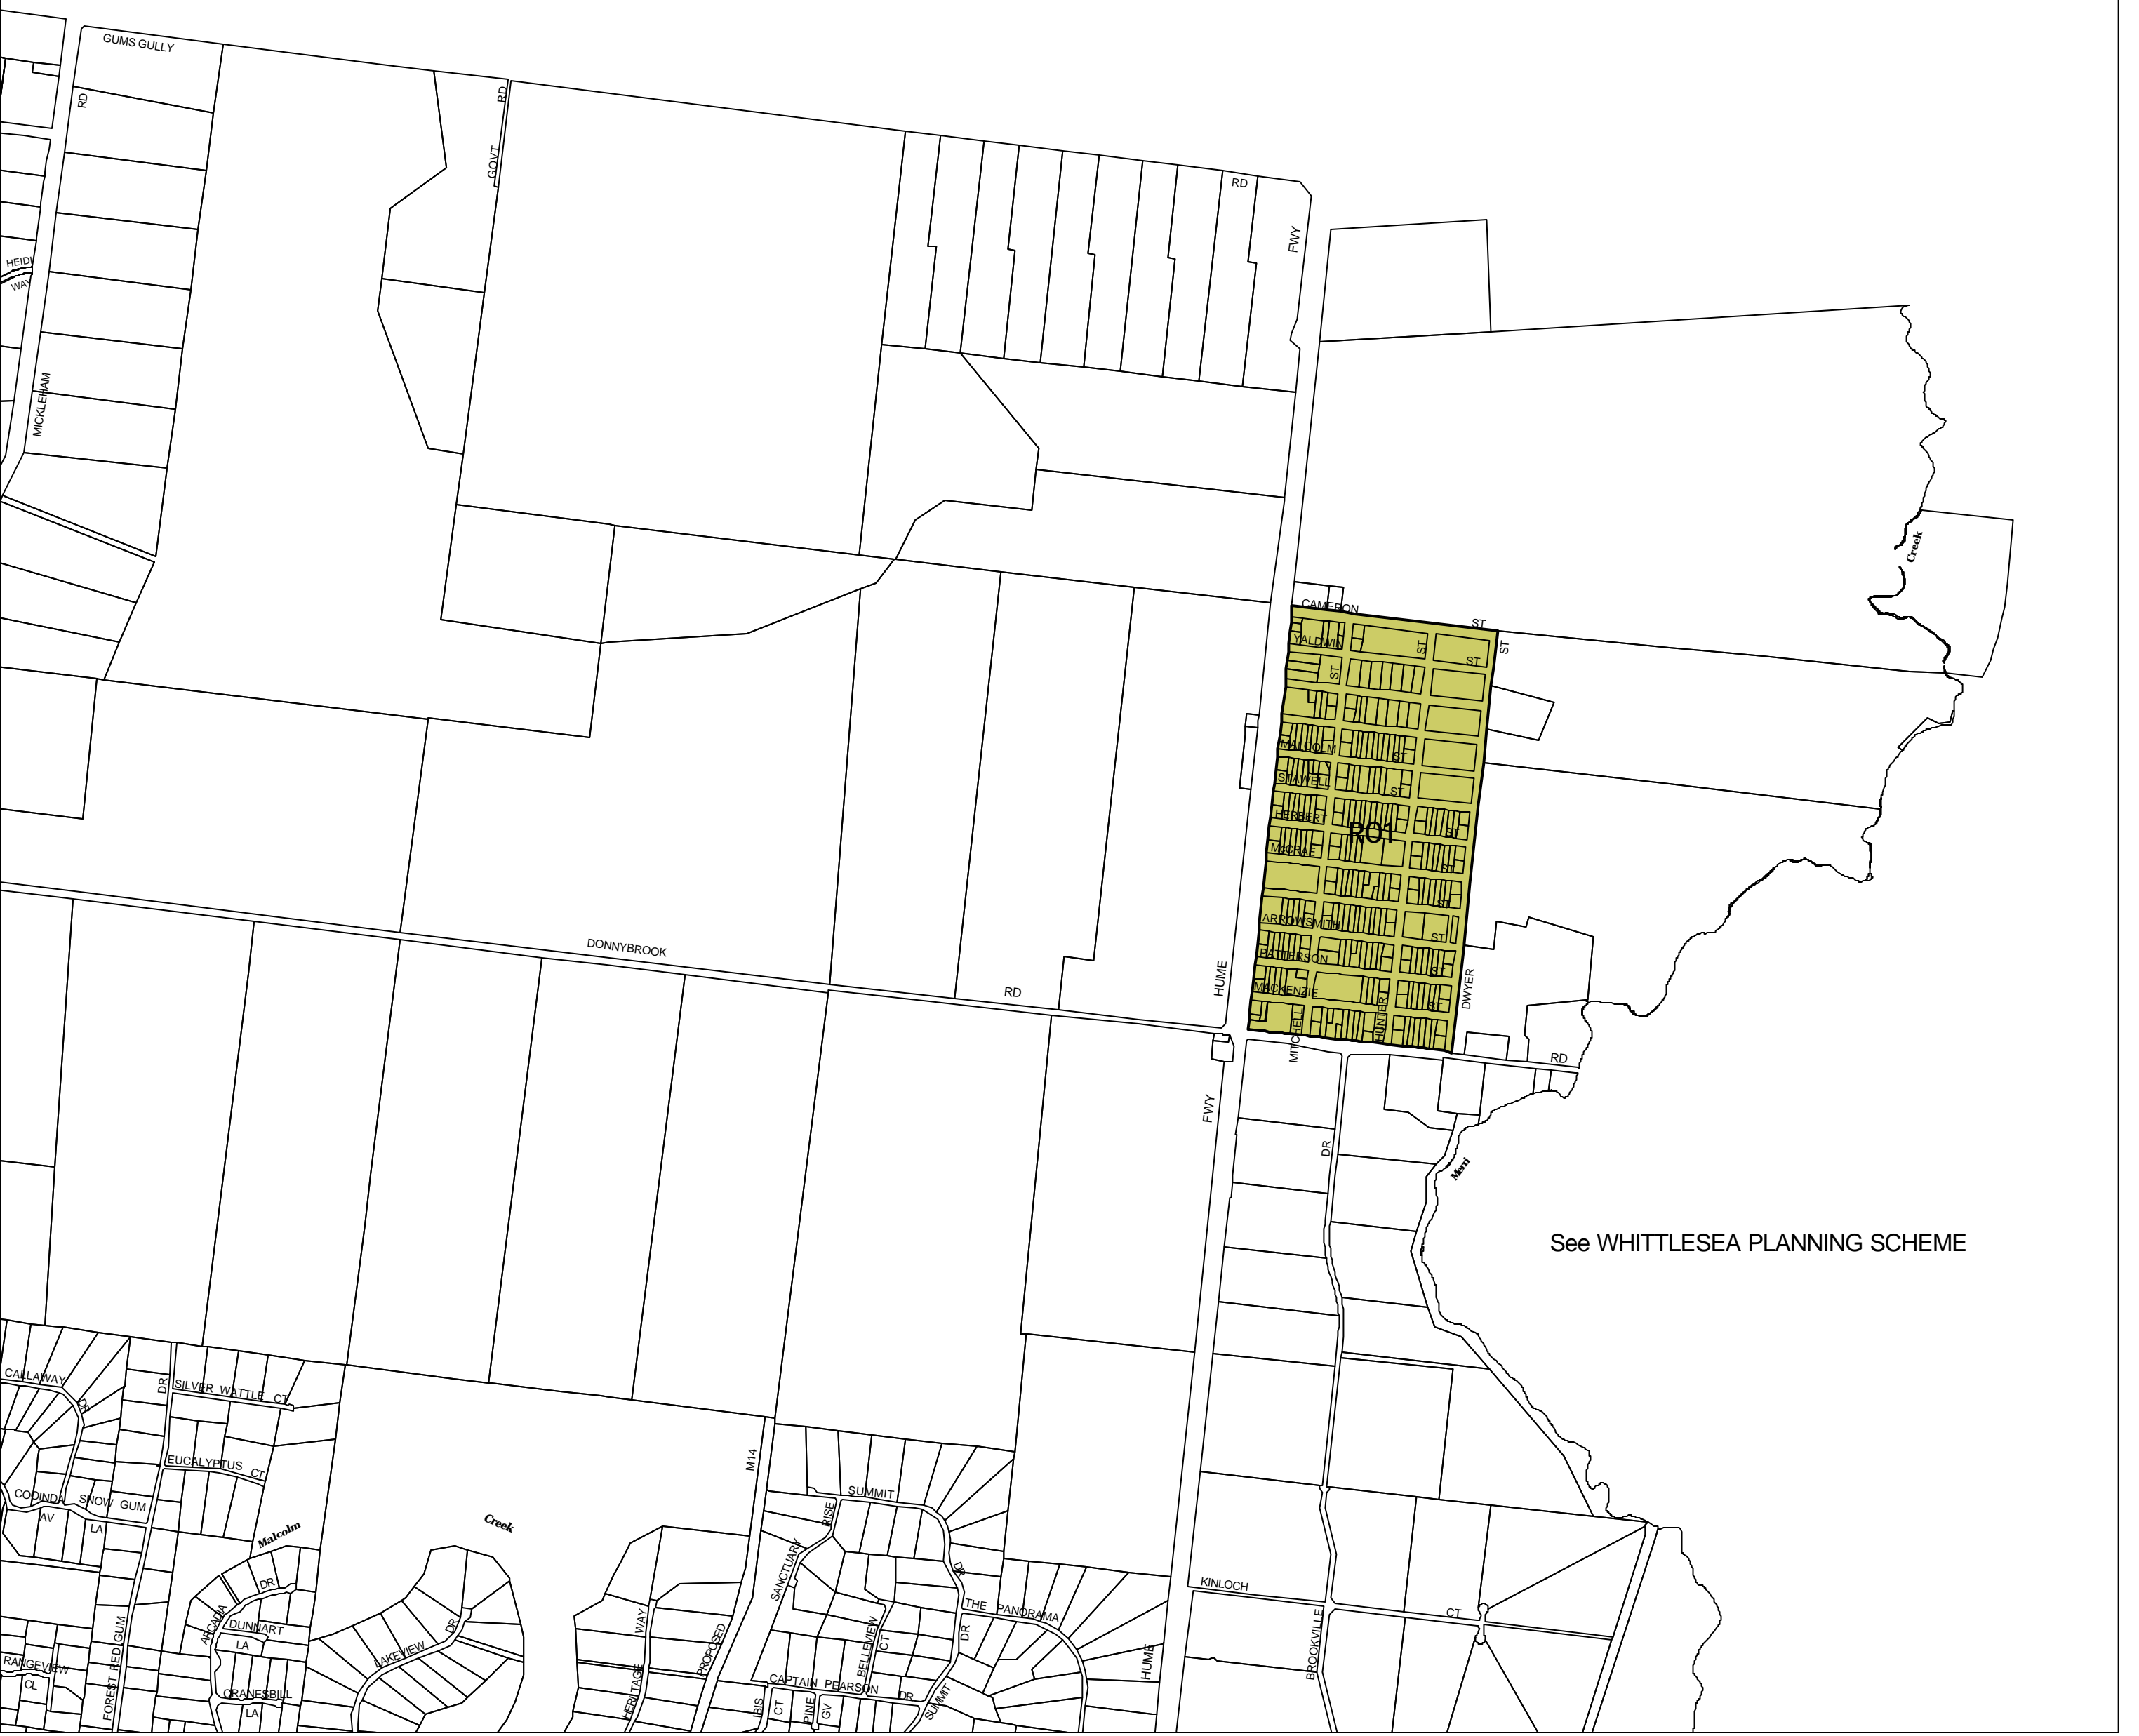

HUME PLANNING SCHEME - LOCAL PROVISION

See MITCHELL PLANNING SCHEME

See WHITTLESEA PLANNING SCHEME

Overlays
Restructure Overlay - Schedule 1

AUSTRALIAN MAP GRID ZONE 55

INDEX TO ADJOINING METRIC SERIES MAP

1	2	3	4
5	6	7	8
9	10	11	12
13	14	15	16
17	18	19	20
21	22	23	24
25	26		

Printed: 4/6/2007