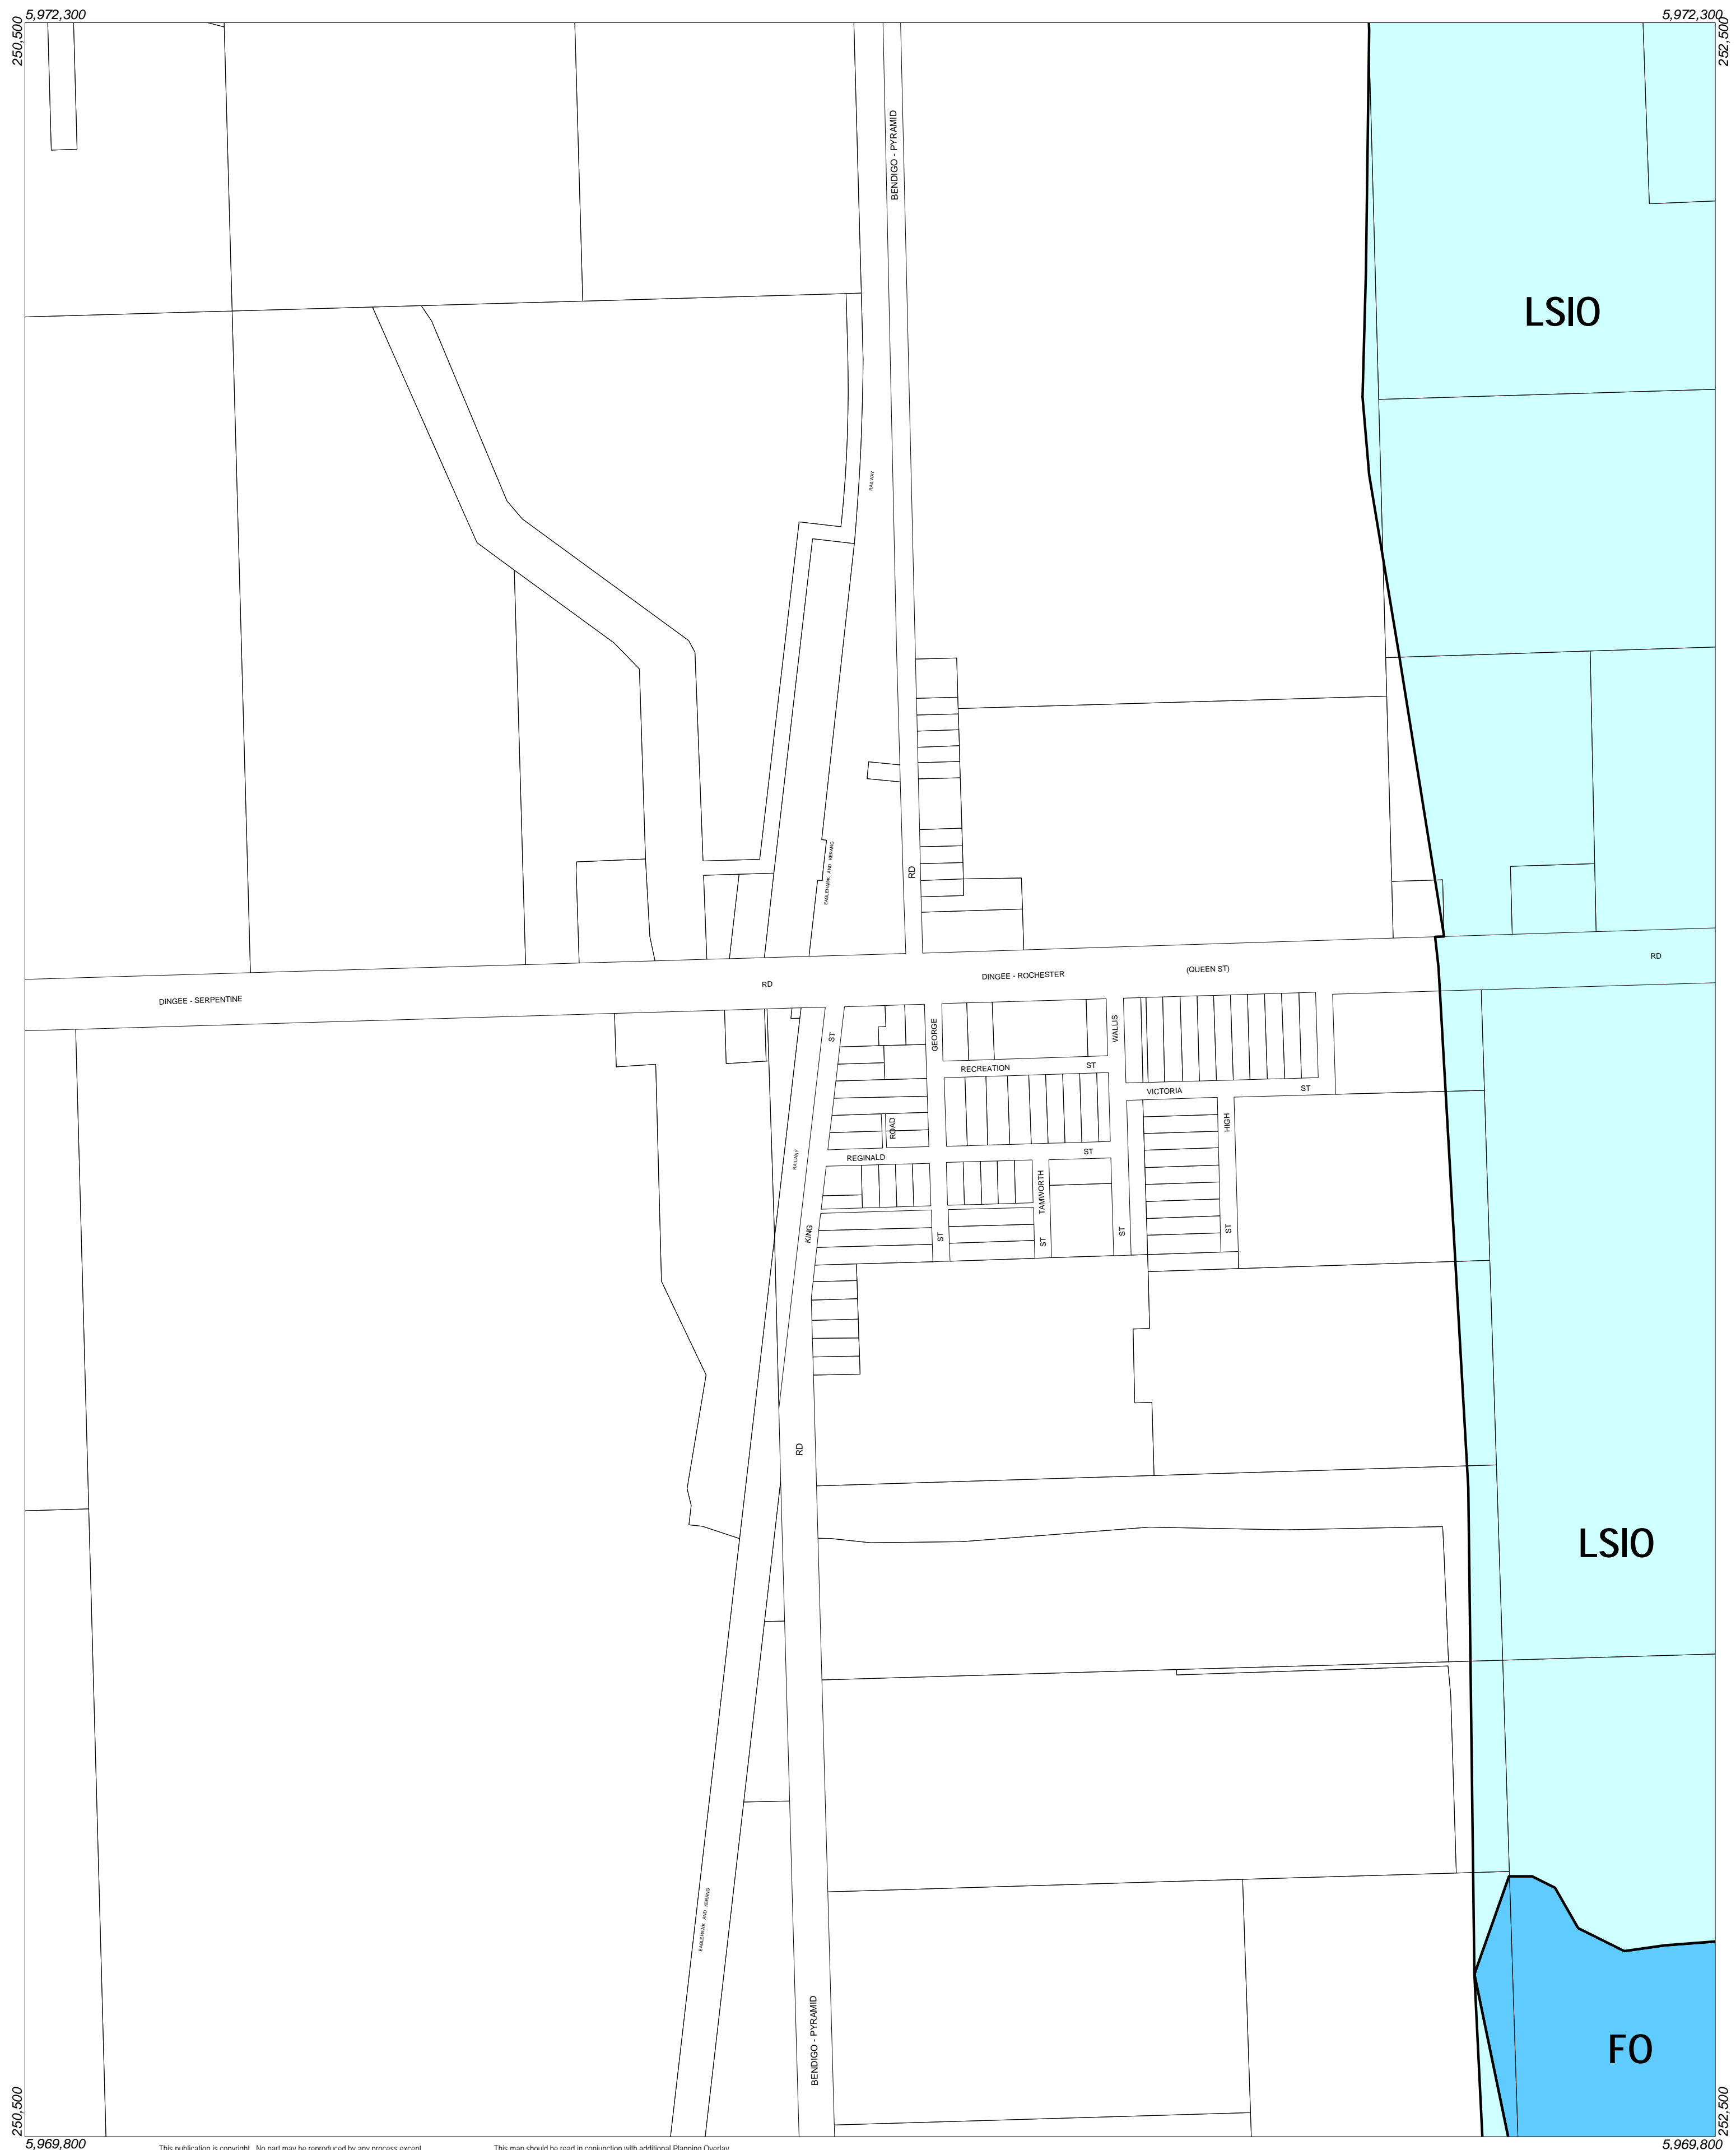

LODDON PLANNING SCHEME - LOCAL PROVISION

1. **Overlays**
2. Floodway Overlay
   - Land Subject To Inundation Overlay

Amendment C9
Printed: 8/12/2004