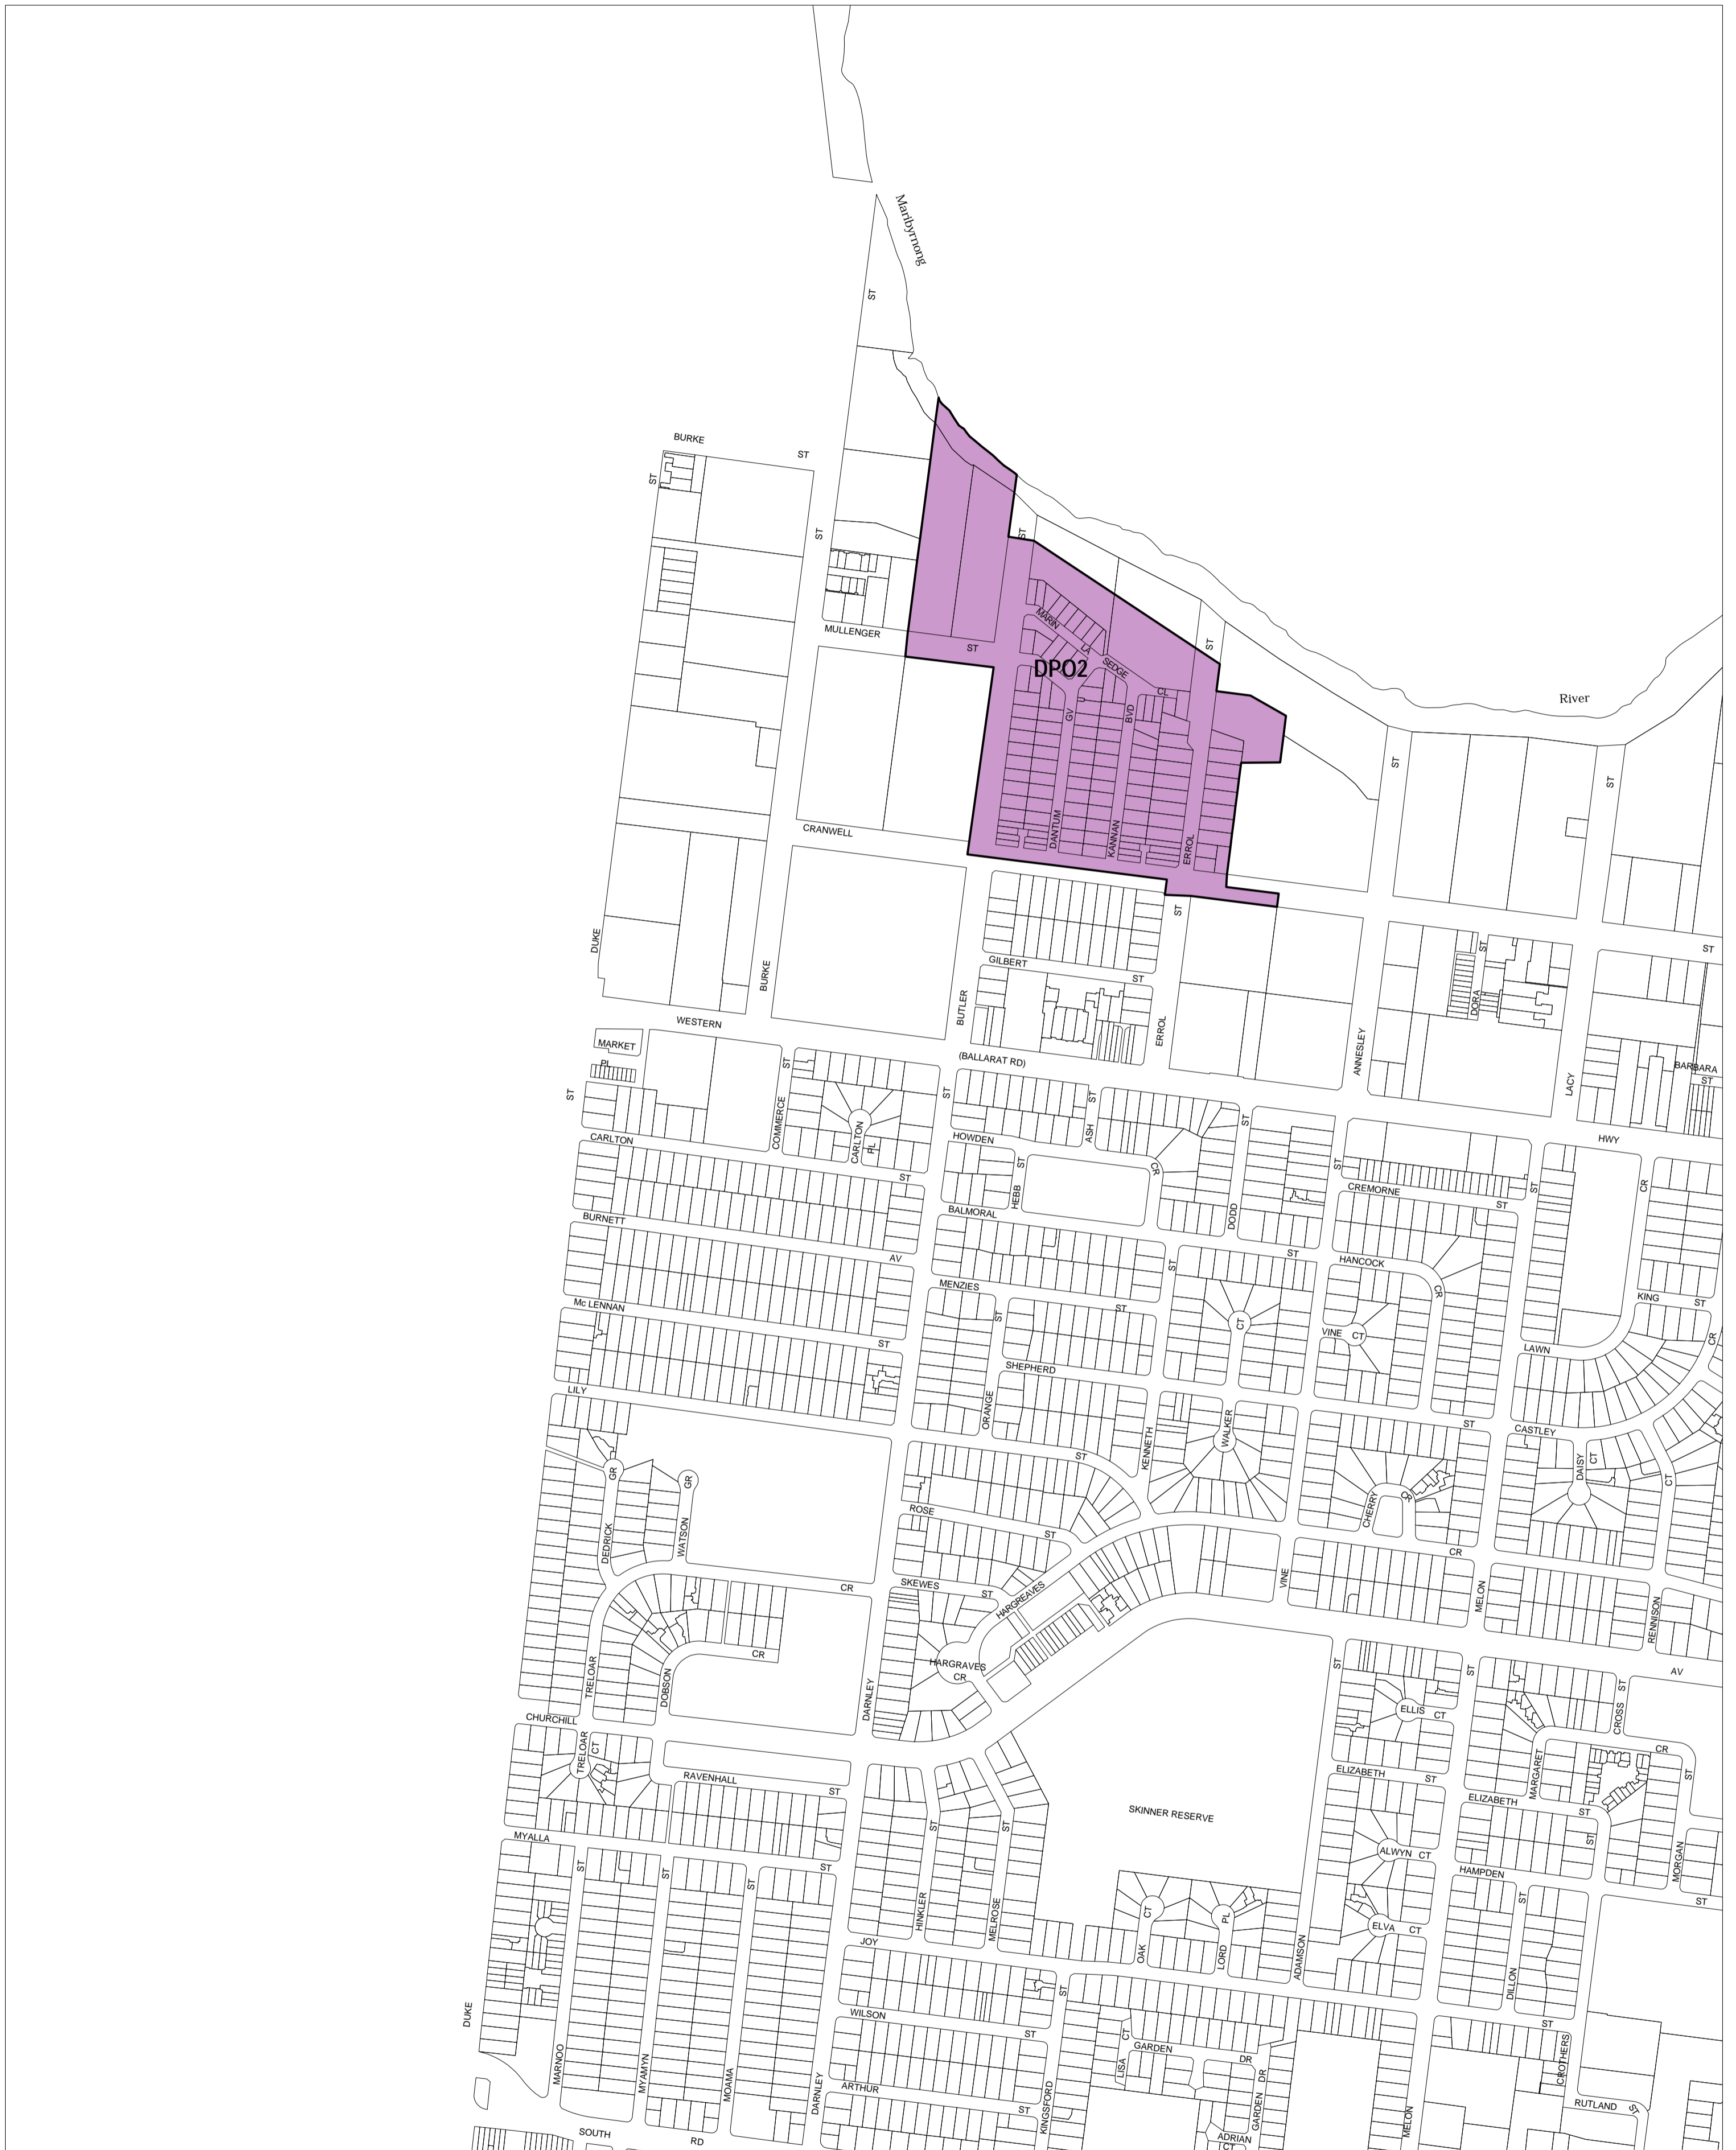

MARIBYRNONG PLANNING SCHEME - LOCAL PROVISION

Overlays

DPO2 Development Plan Overlay - Schedule 2

AUSTRALIAN MAP GRID ZONE 55

Printed: 20/8/2007

INDEX TO ADJOINING METRIC SERIES MAP