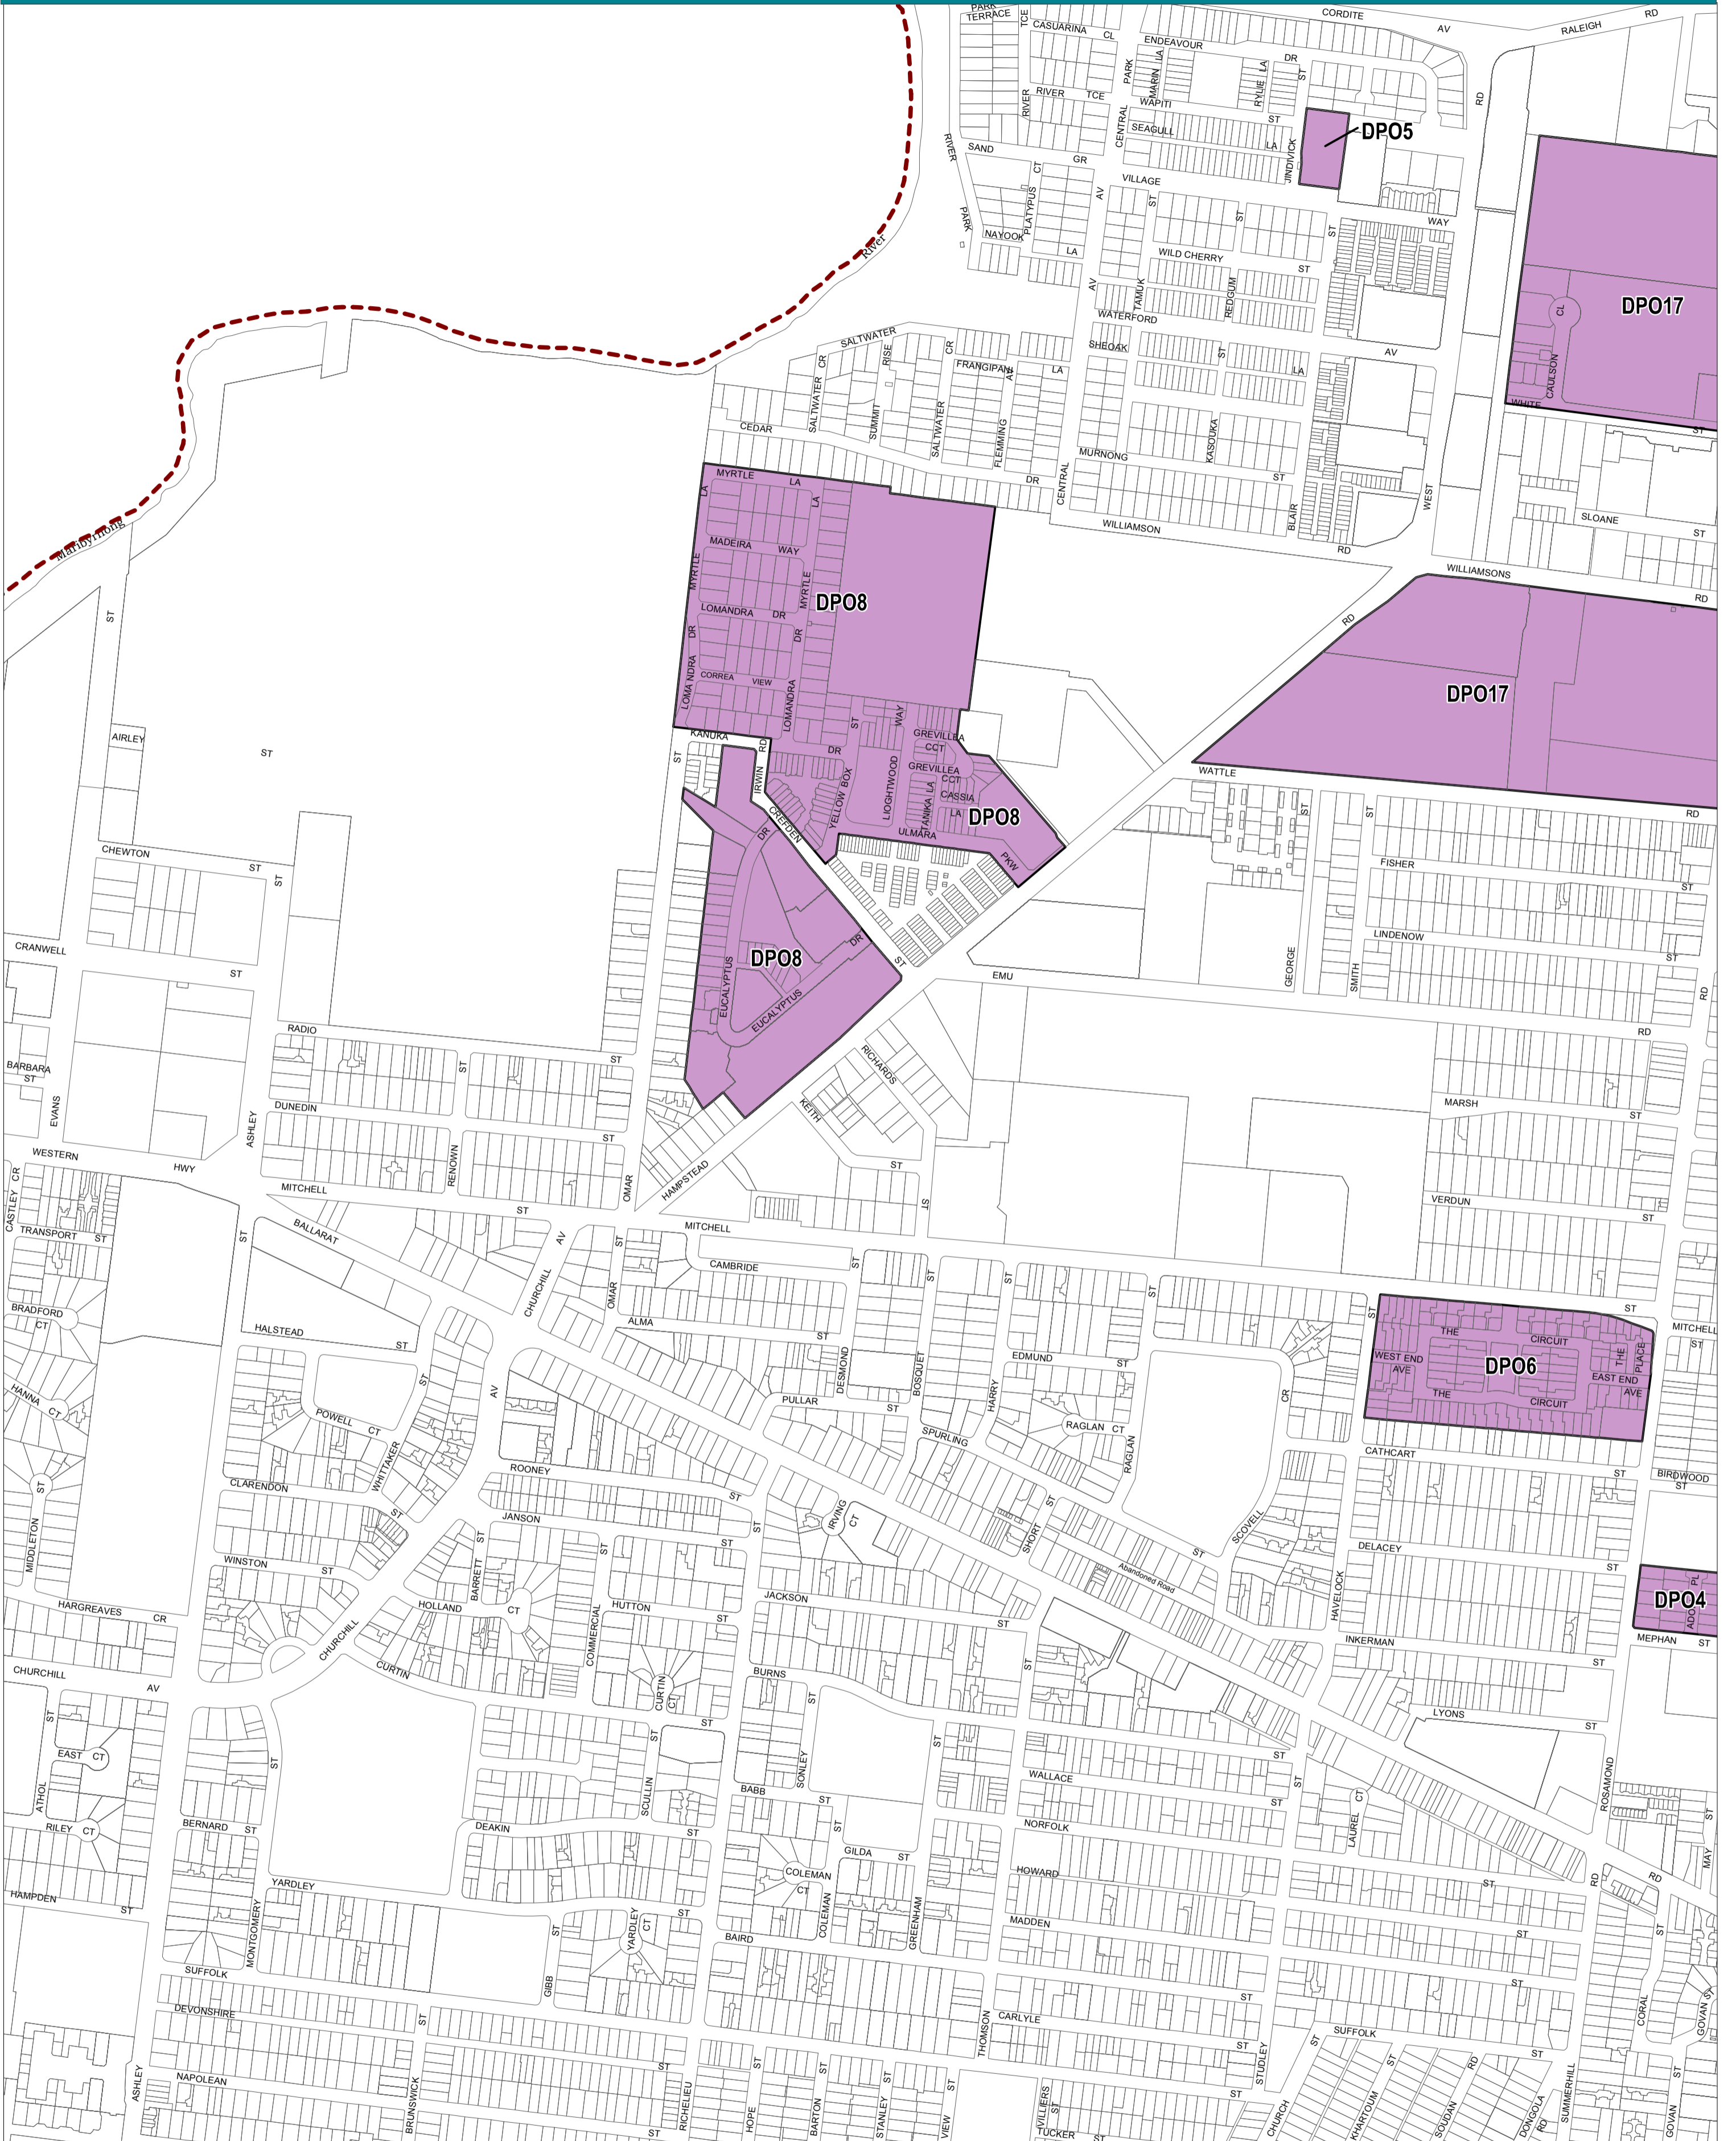

MARIBYRNONG PLANNING SCHEME - LOCAL PROVISION

Overlays

- DPO17 Development Plan Overlay - Schedule 17
- DPO4 Development Plan Overlay - Schedule 4
- DPO5 Development Plan Overlay - Schedule 5
- DPO6 Development Plan Overlay - Schedule 6
- DPO8 Development Plan Overlay - Schedule 8

----- Municipal Boundary

AUSTRALIAN MAP GRID ZONE 55

PREPARED BY: Planning Mapping Services

Environment, Land, Water and Planning

INDEX TO ADJOINING METRIC SERIES MAP

Printed: 26/8/2016

AMENDMENT C135