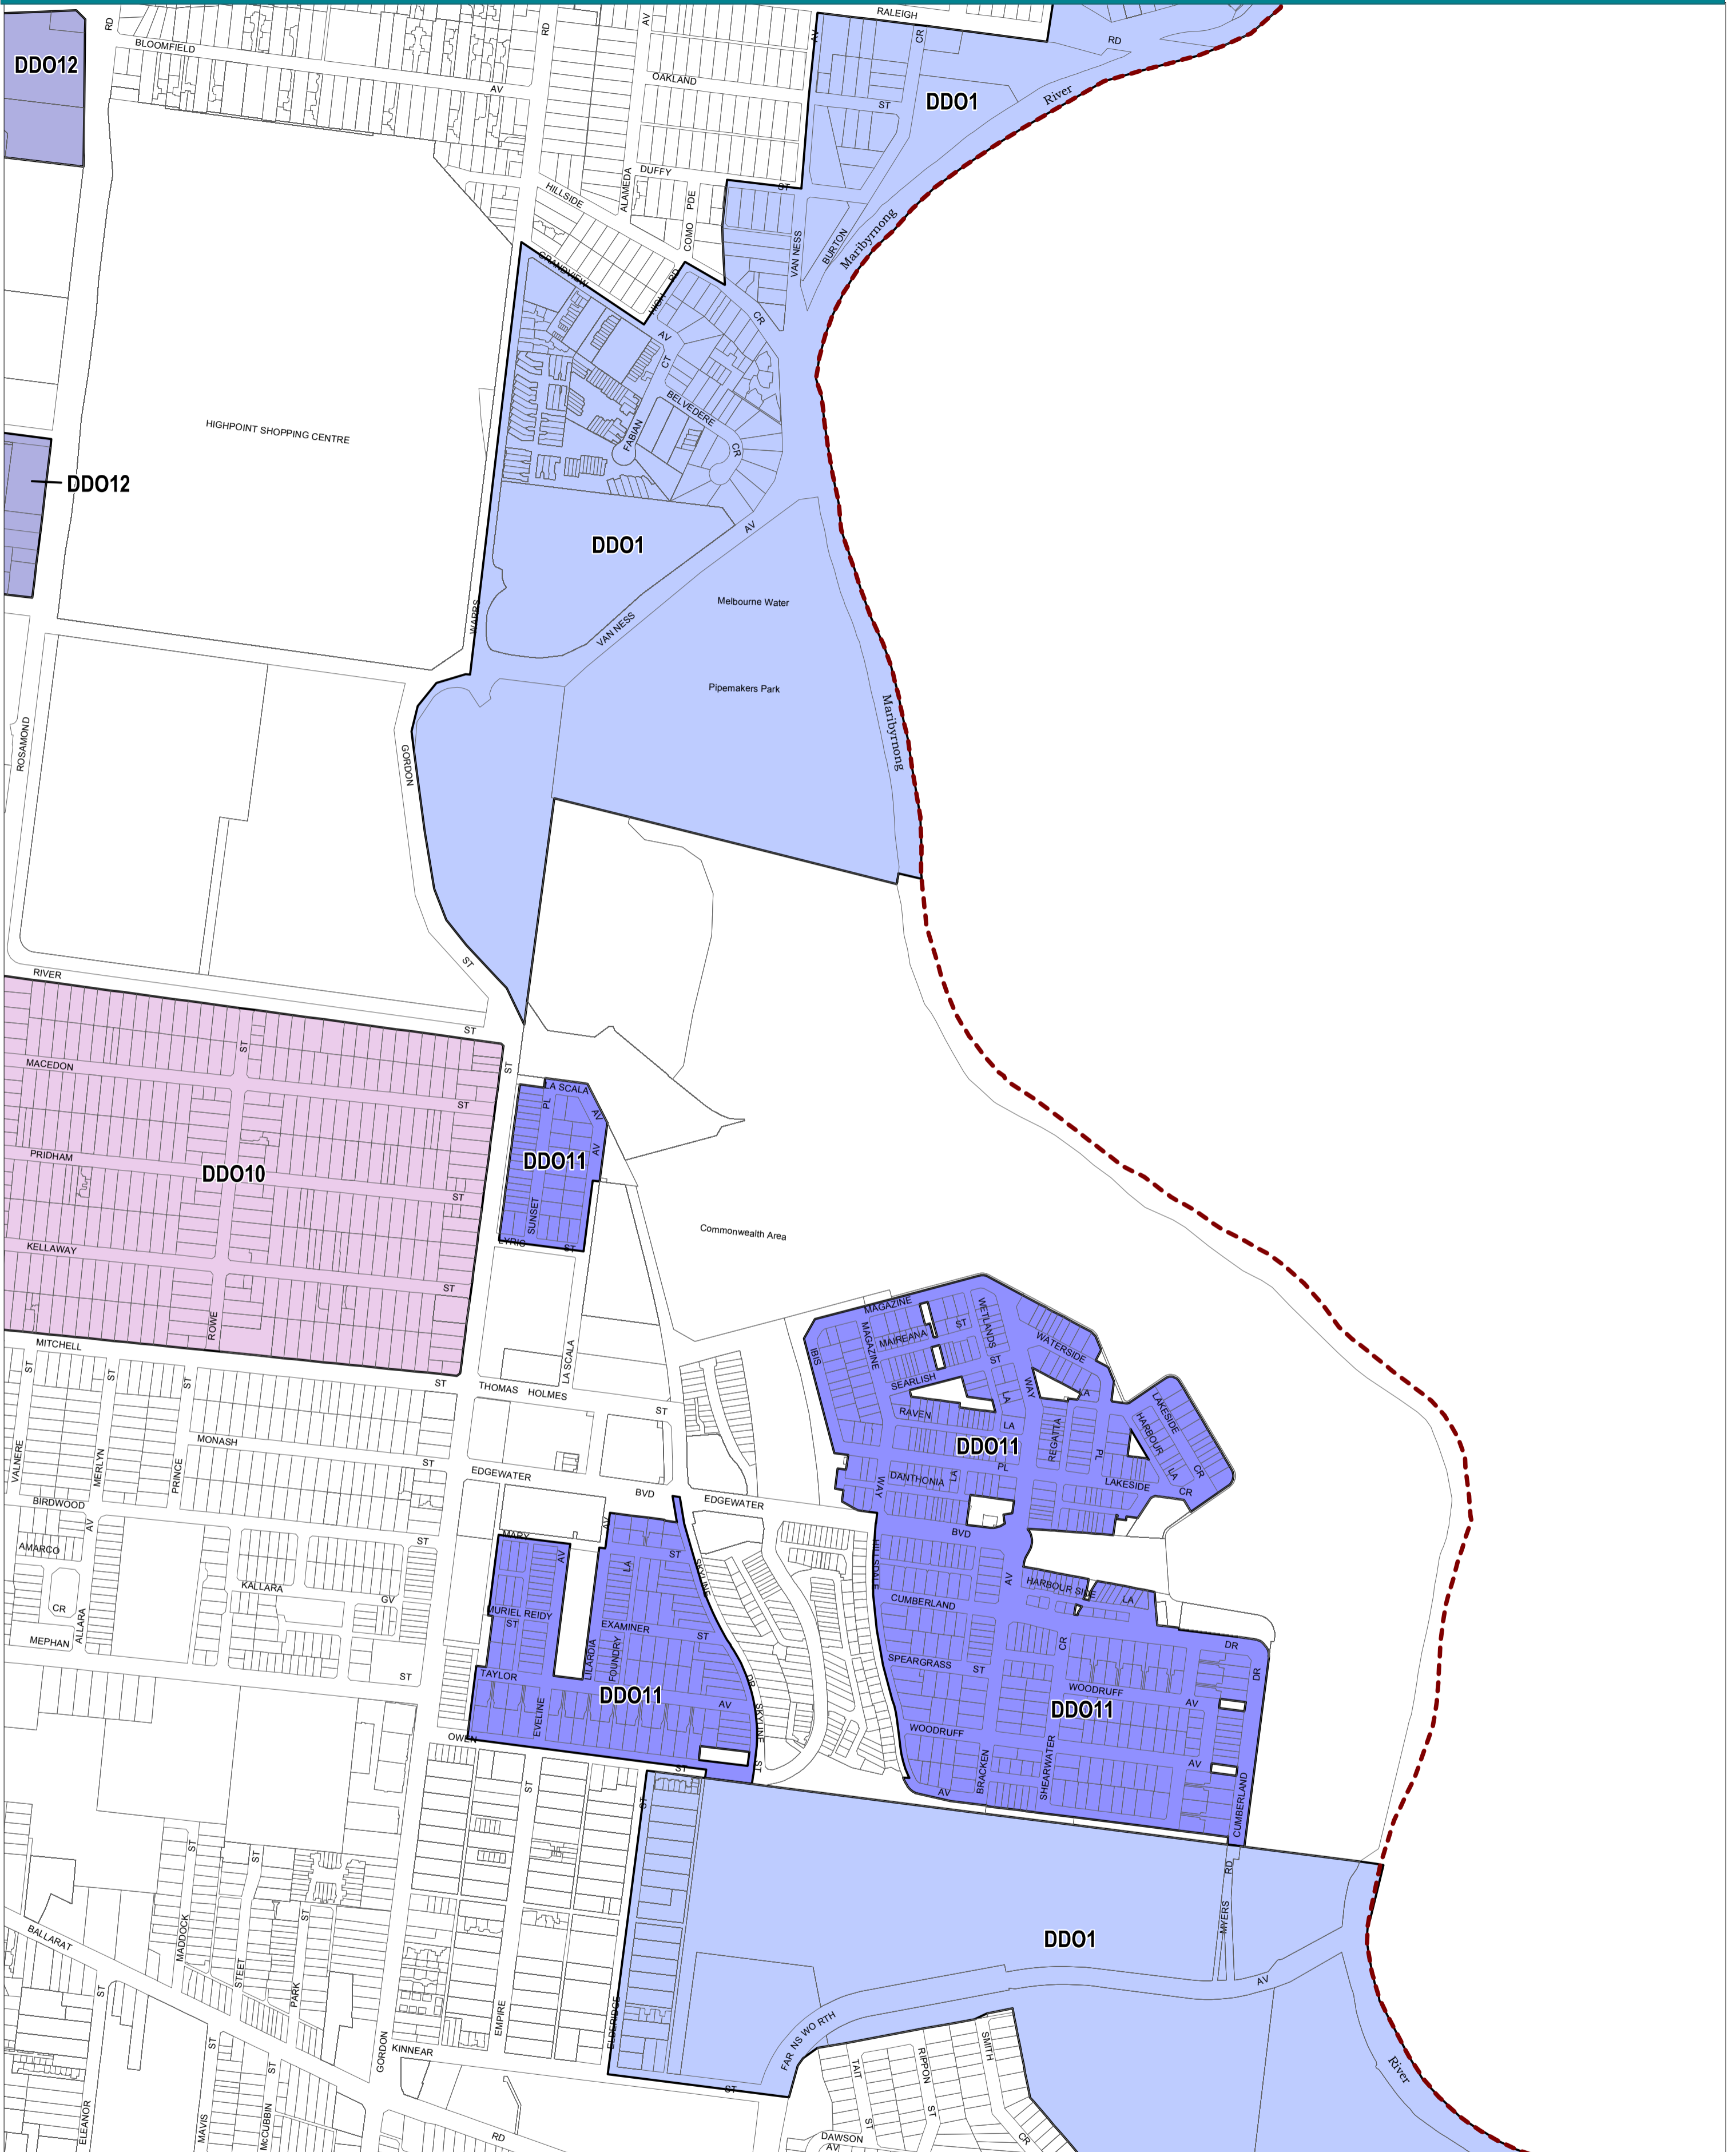

MARIBYRNONG PLANNING SCHEME - LOCAL PROVISION

Overlays

- DDO1 Design And Development Overlay - Schedule 1
- DDO10 Design And Development Overlay - Schedule 10
- DDO11 Design And Development Overlay - Schedule 11
- DDO12 Design And Development Overlay - Schedule 12

- - - - - Municipal Boundary

PREPARED BY: Planning Mapping Services

Printed: 26/8/2016

AMENDMENT C135