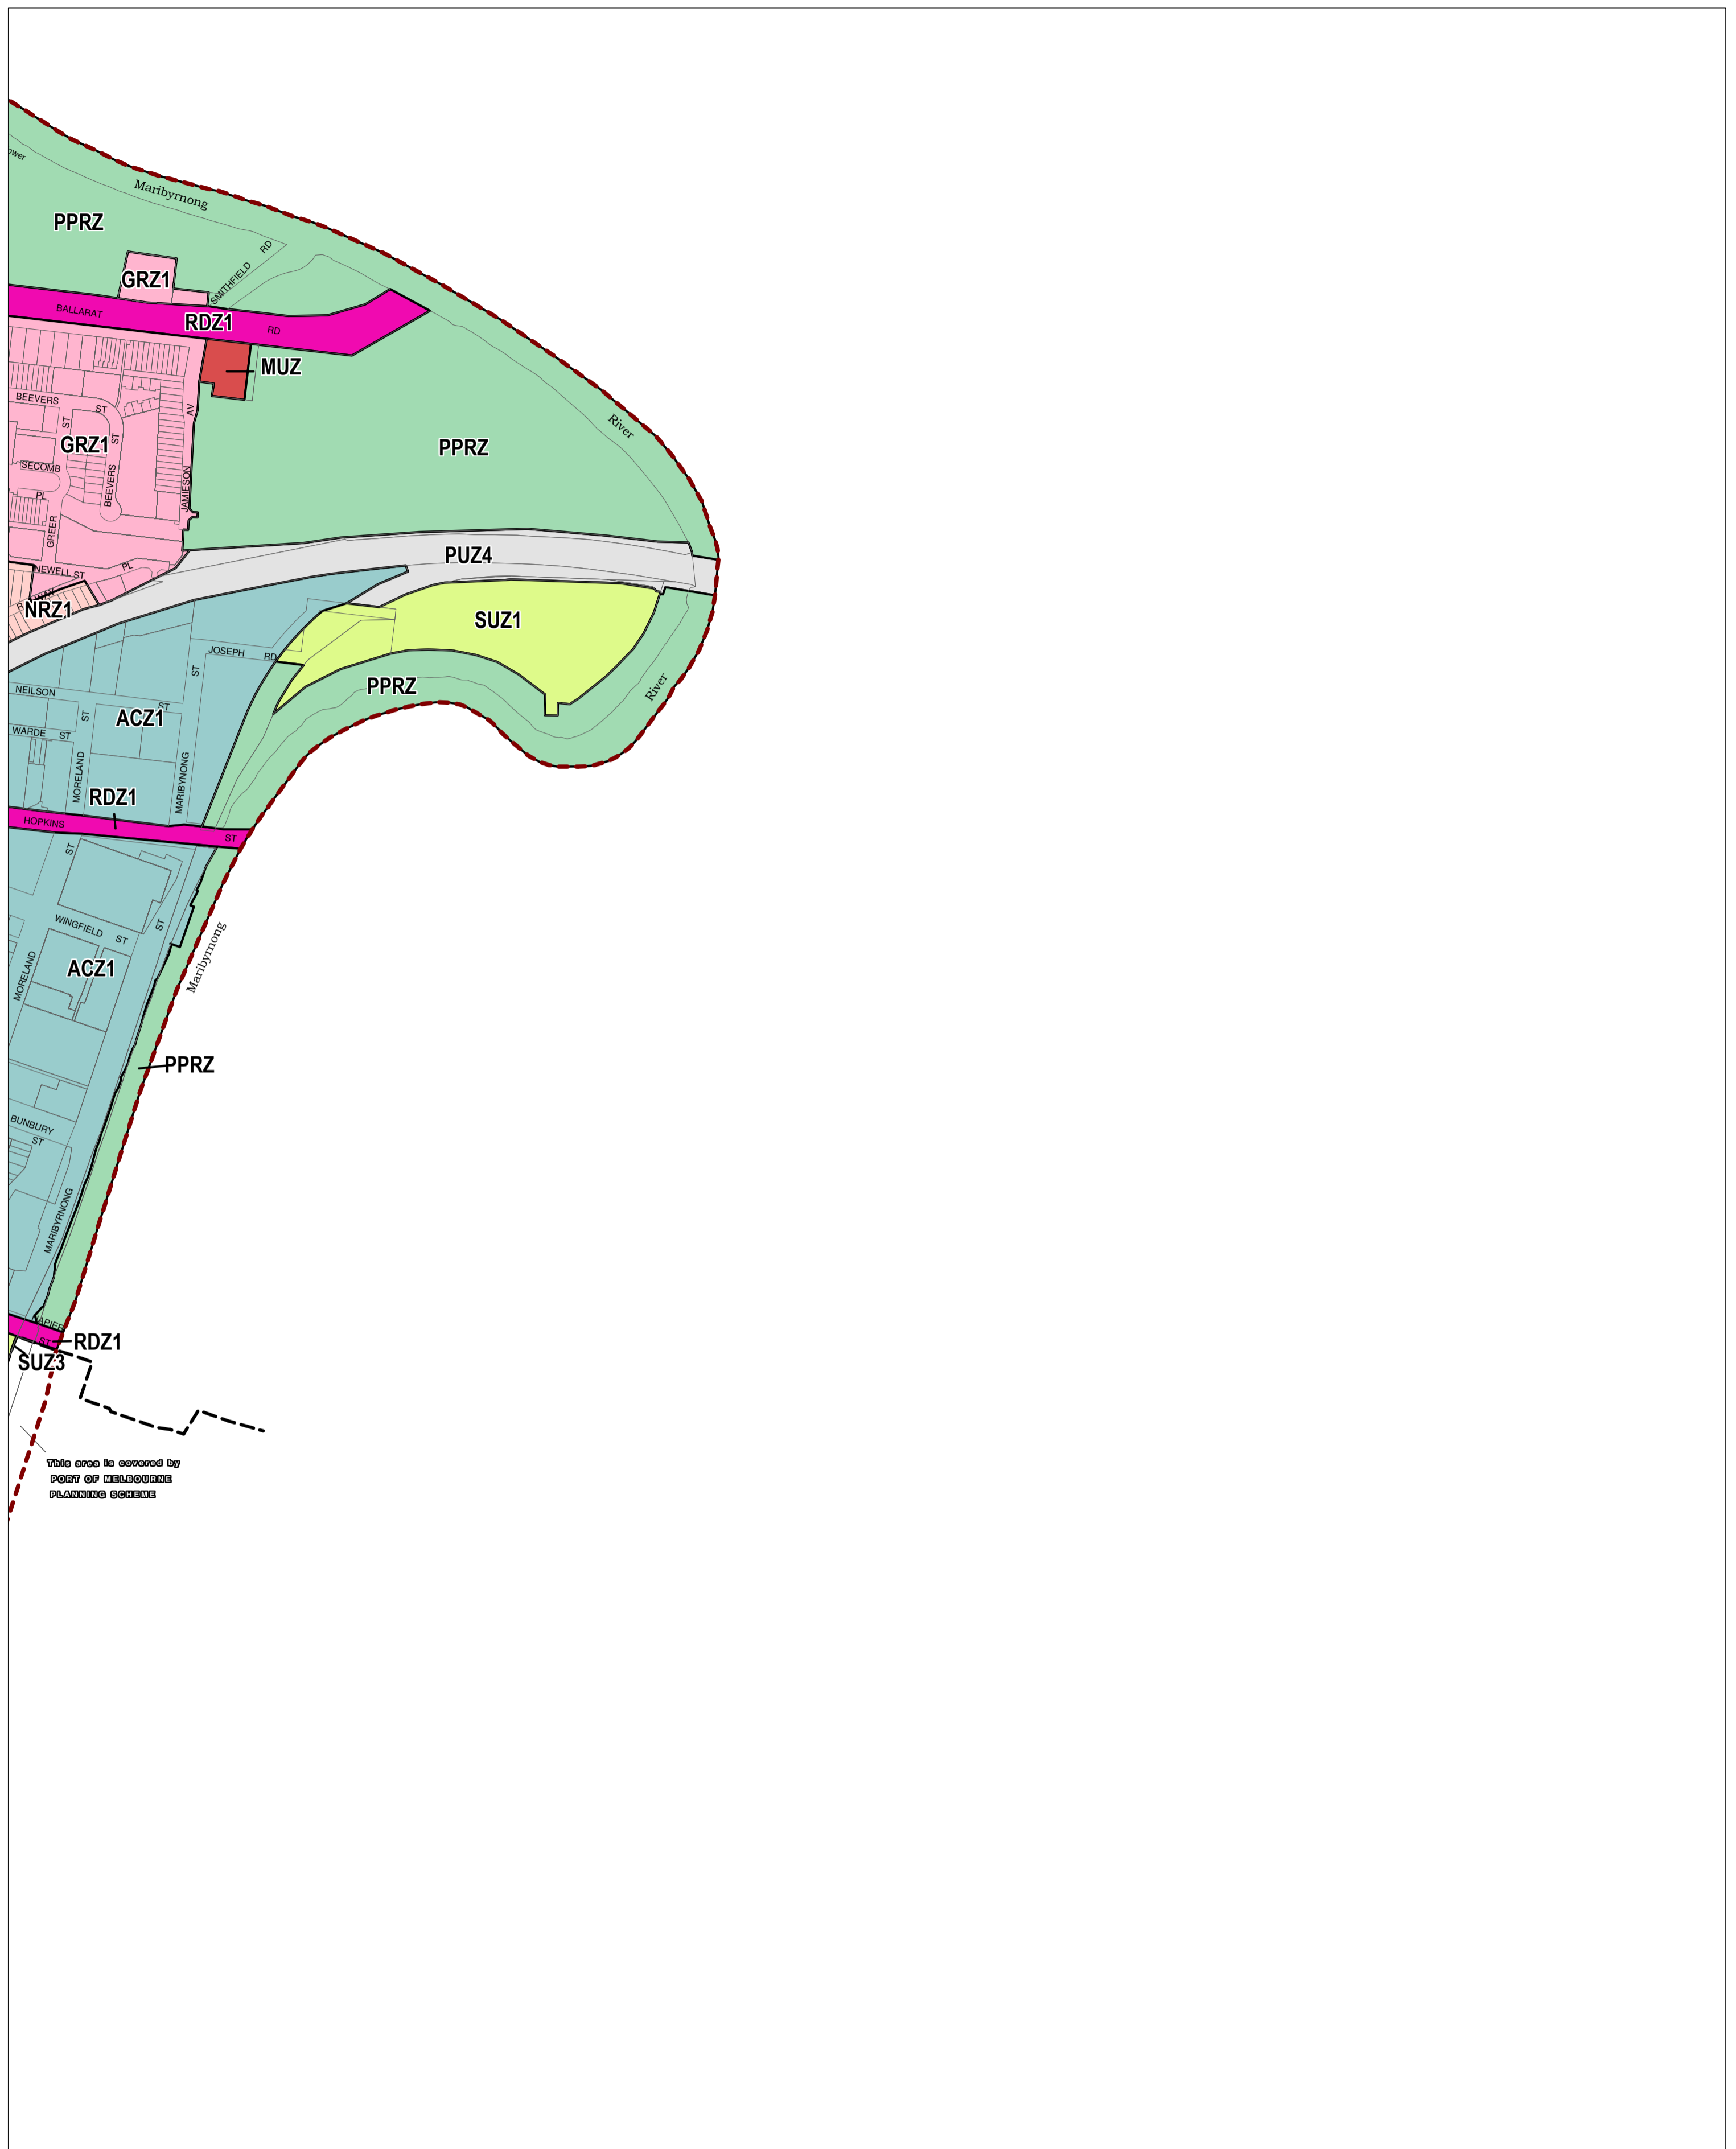

MARIBYRNONG PLANNING SCHEME - LOCAL PROVISION

This area is covered by
PORT OF MELBOURNE
PLANNING SCHEME

Public Land		Special Purpose	
PPRZ	Public Park And Recreation Zone	SUZ1	Special Use Zone - Schedule 1
PUZ4	Public Use Zone - Transport	SUZ3	Special Use Zone - Schedule 3
RDZ1	Road Zone - Category 1		
Residential			
GRZ1	General Residential Zone - Schedule 1		
MUZ	Mixed Use Zone		
NRZ1	Neighbourhood Residential Zone - Schedule 1		
Special Purpose			
ACZ1	Activity Centre Zone - Schedule 1		

AUSTRALIAN MAP GRID ZONE 55

Printed: 20/4/2015

AMENDMENT C150