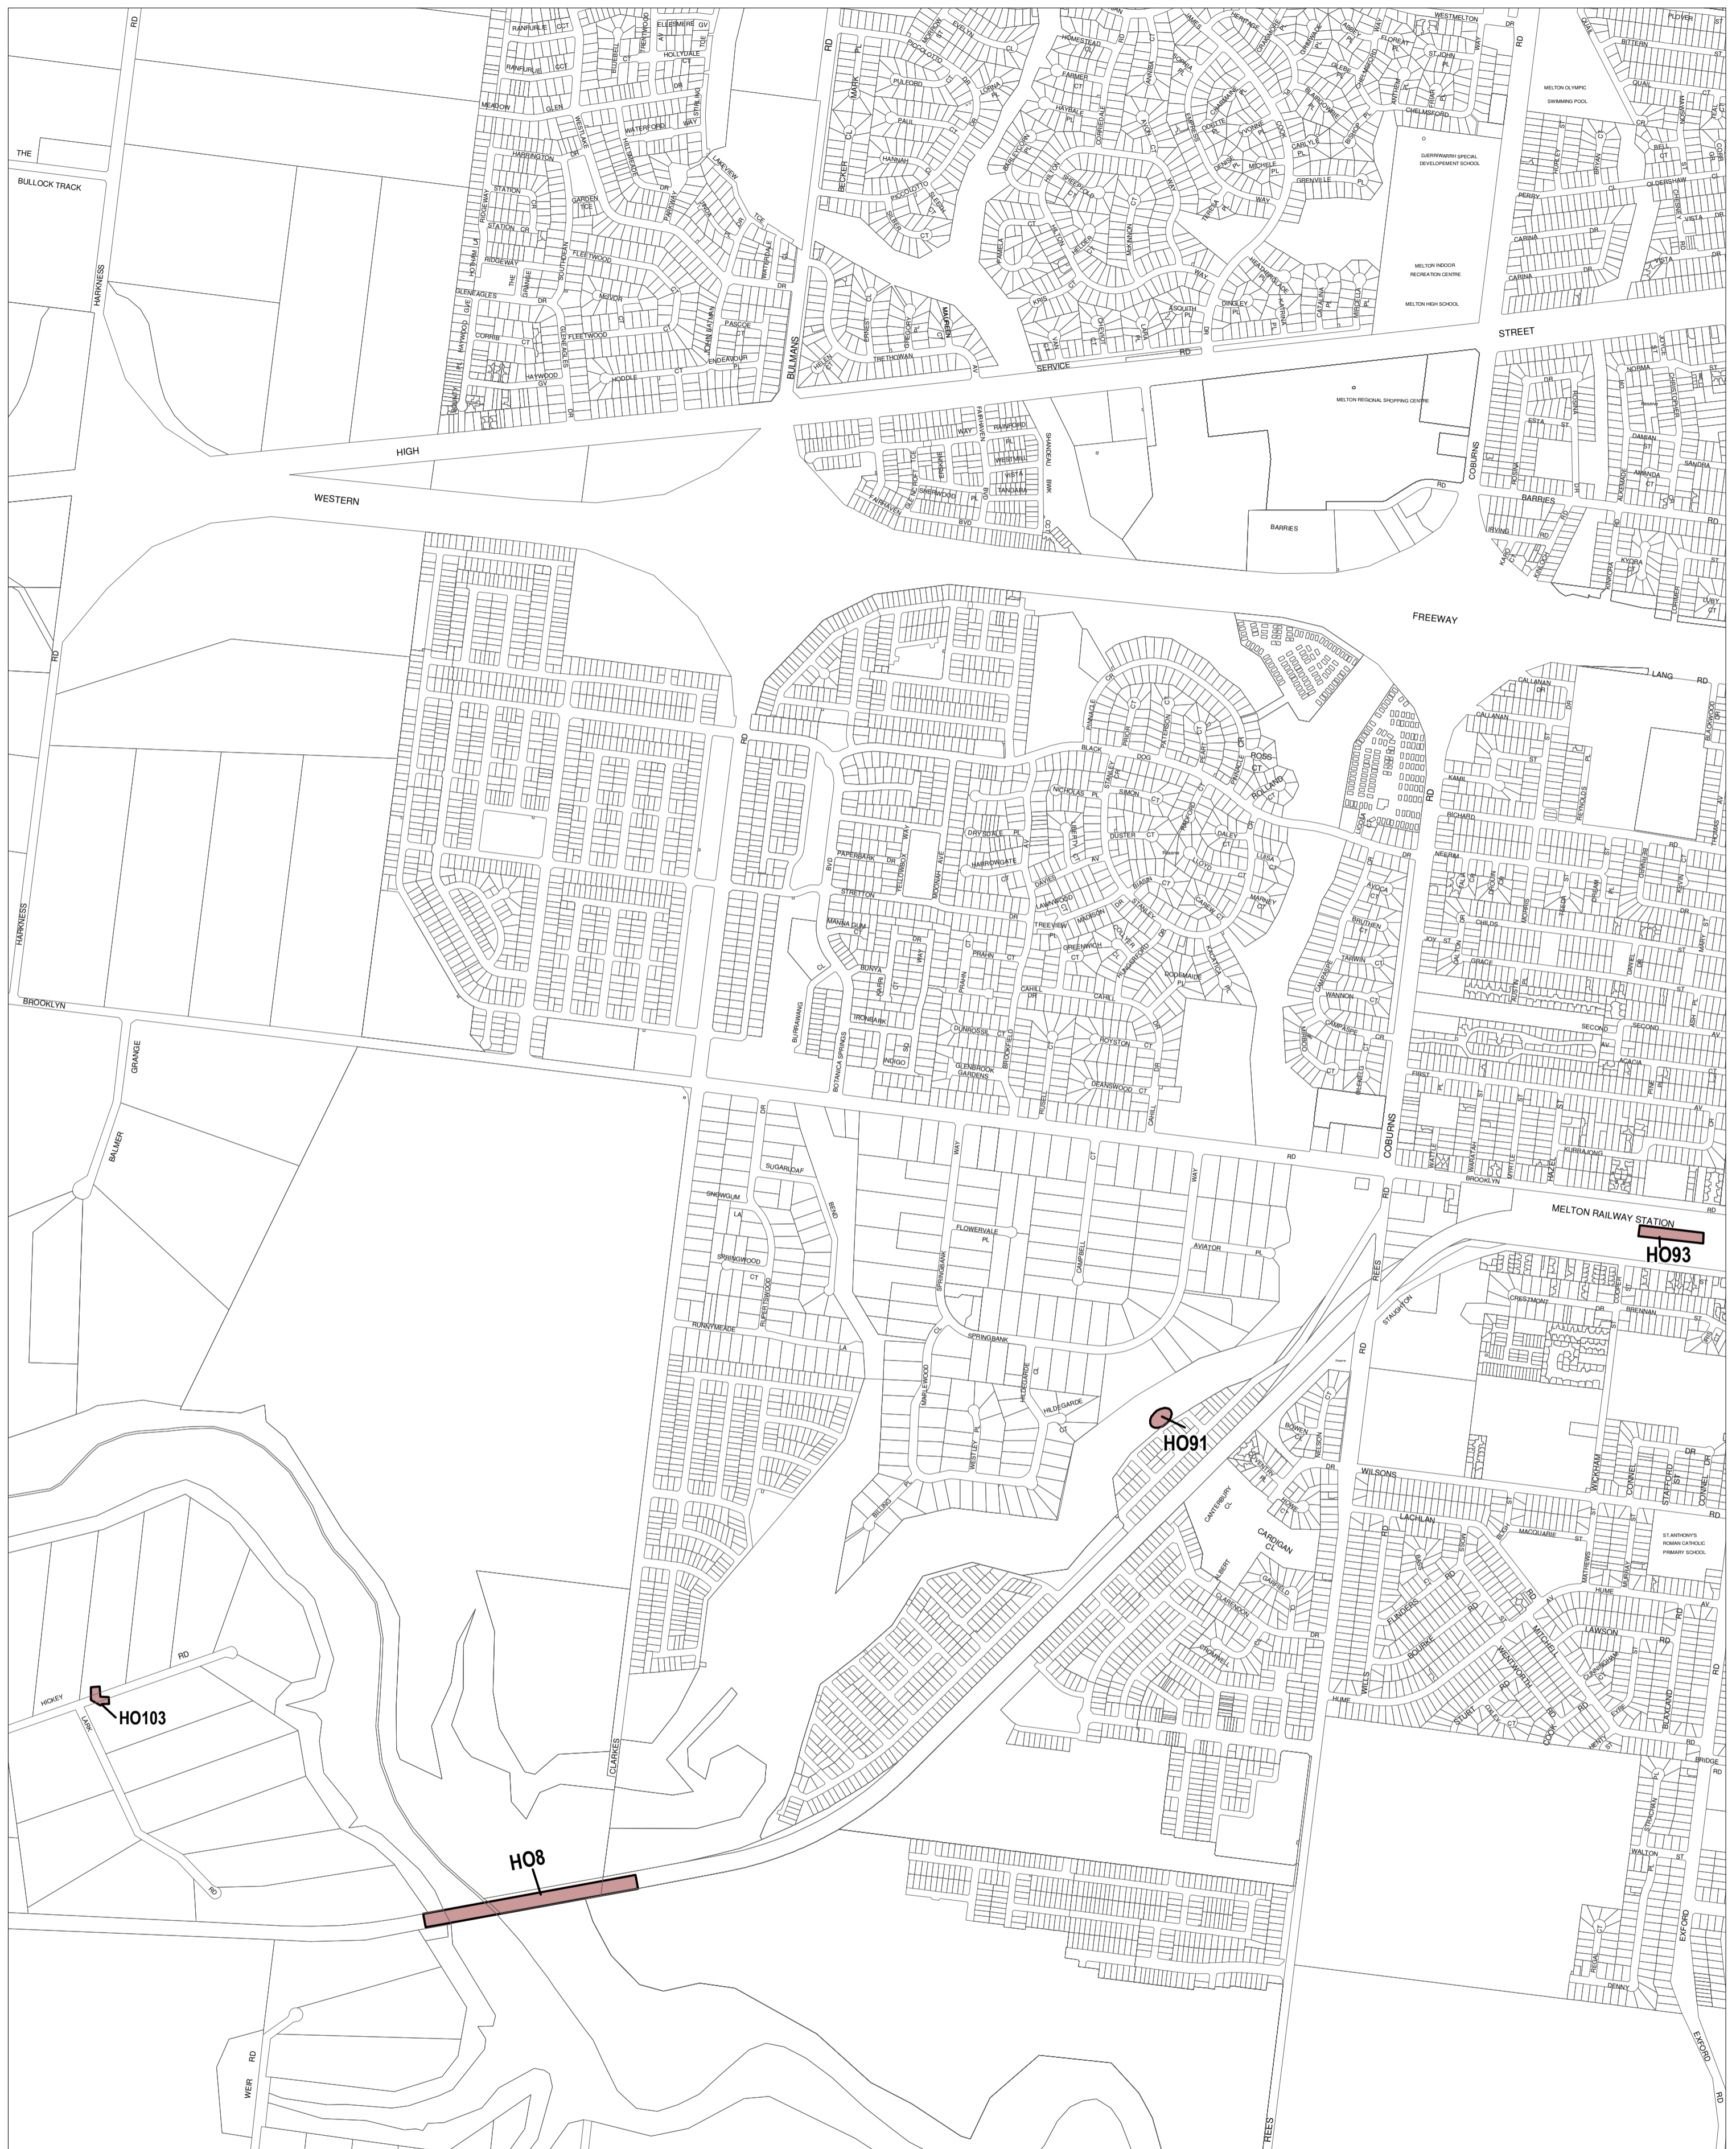

MELTON PLANNING SCHEME - LOCAL PROVISION

Overlays

HO Heritage Overlay

HERITAGE OVERLAY

200 0 200 400 600 800 1000 m

AUSTRALIAN MAP GRID ZONE 55

State Government Victoria

INDEX TO ADJOINING METRIC SERIES MAP

1	2	3
4	5	6
7	8	9
10	11	12
13	14	

Printed: 13/3/2015

AMENDMENT C70

MAP No 7HO