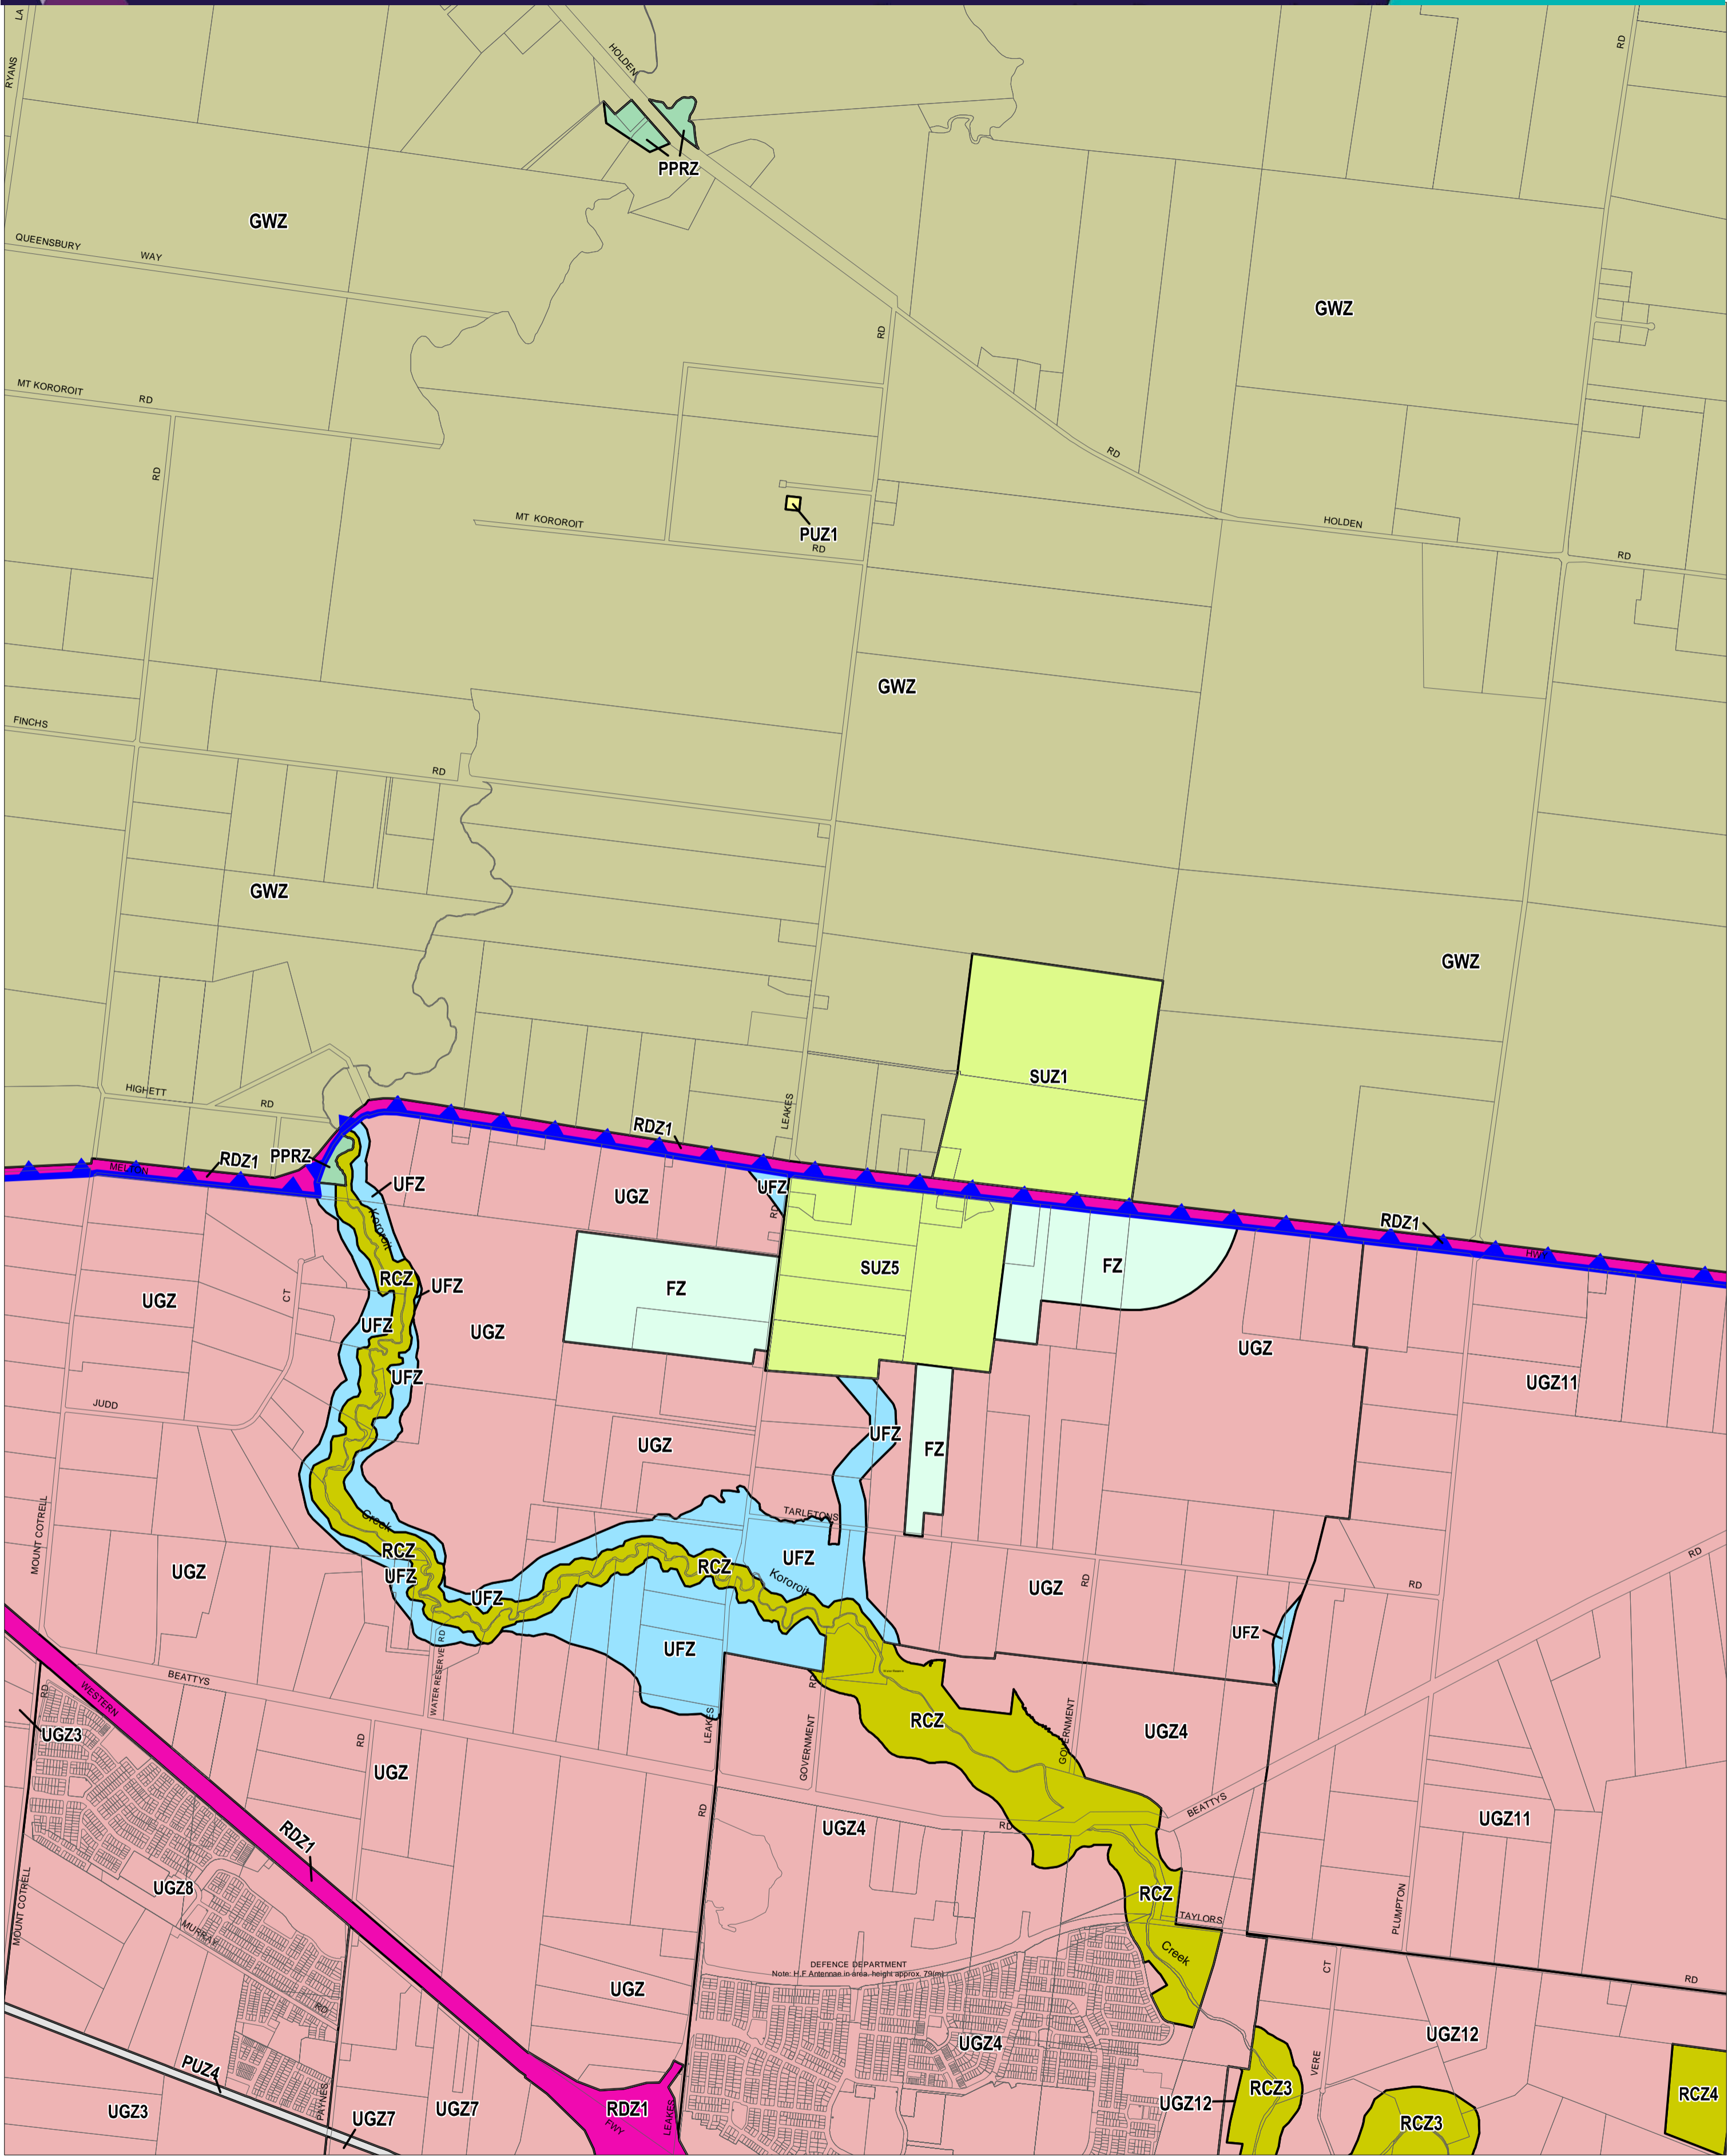

MELTON PLANNING SCHEME - LOCAL PROVISION

1. **Public Land**
2. PPRZ Public Park And Recreation Zone
   - PUZ1 Public Use Zone - Service And Utility
   - PUZ4 Public Use Zone - Transport
   - RDZ1 Road Zone - Category 1
3. **Rural**
4. FZ Farming Zone
   - GWZ Green Wedge Zone
   - RCZ Rural Conservation Zone
   - RCZ3 Rural Conservation Zone - Schedule 3
   - RCZ4 Rural Conservation Zone - Schedule 4

1. **Special Purpose**
2. SUZ1 Special Use Zone - Schedule 1
   - SUZ5 Special Use Zone - Schedule 5
   - UFZ Urban Floodway Zone
   - UGZ Urban Growth Zone
   - UGZ11 Urban Growth Zone - Schedule 11
   - UGZ12 Urban Growth Zone - Schedule 12
   - UGZ3 Urban Growth Zone - Schedule 3
   - UGZ4 Urban Growth Zone - Schedule 4

- UGZ7 Urban Growth Zone - Schedule 7
- UGZ8 Urban Growth Zone - Schedule 8

Australian Map Grid Zone 55

PREPARED BY: Planning Mapping Services

VICTORIA State Government

Environment, Land, Water and Planning

Printed: 29/1/2018

AMENDMENT C146 & C147