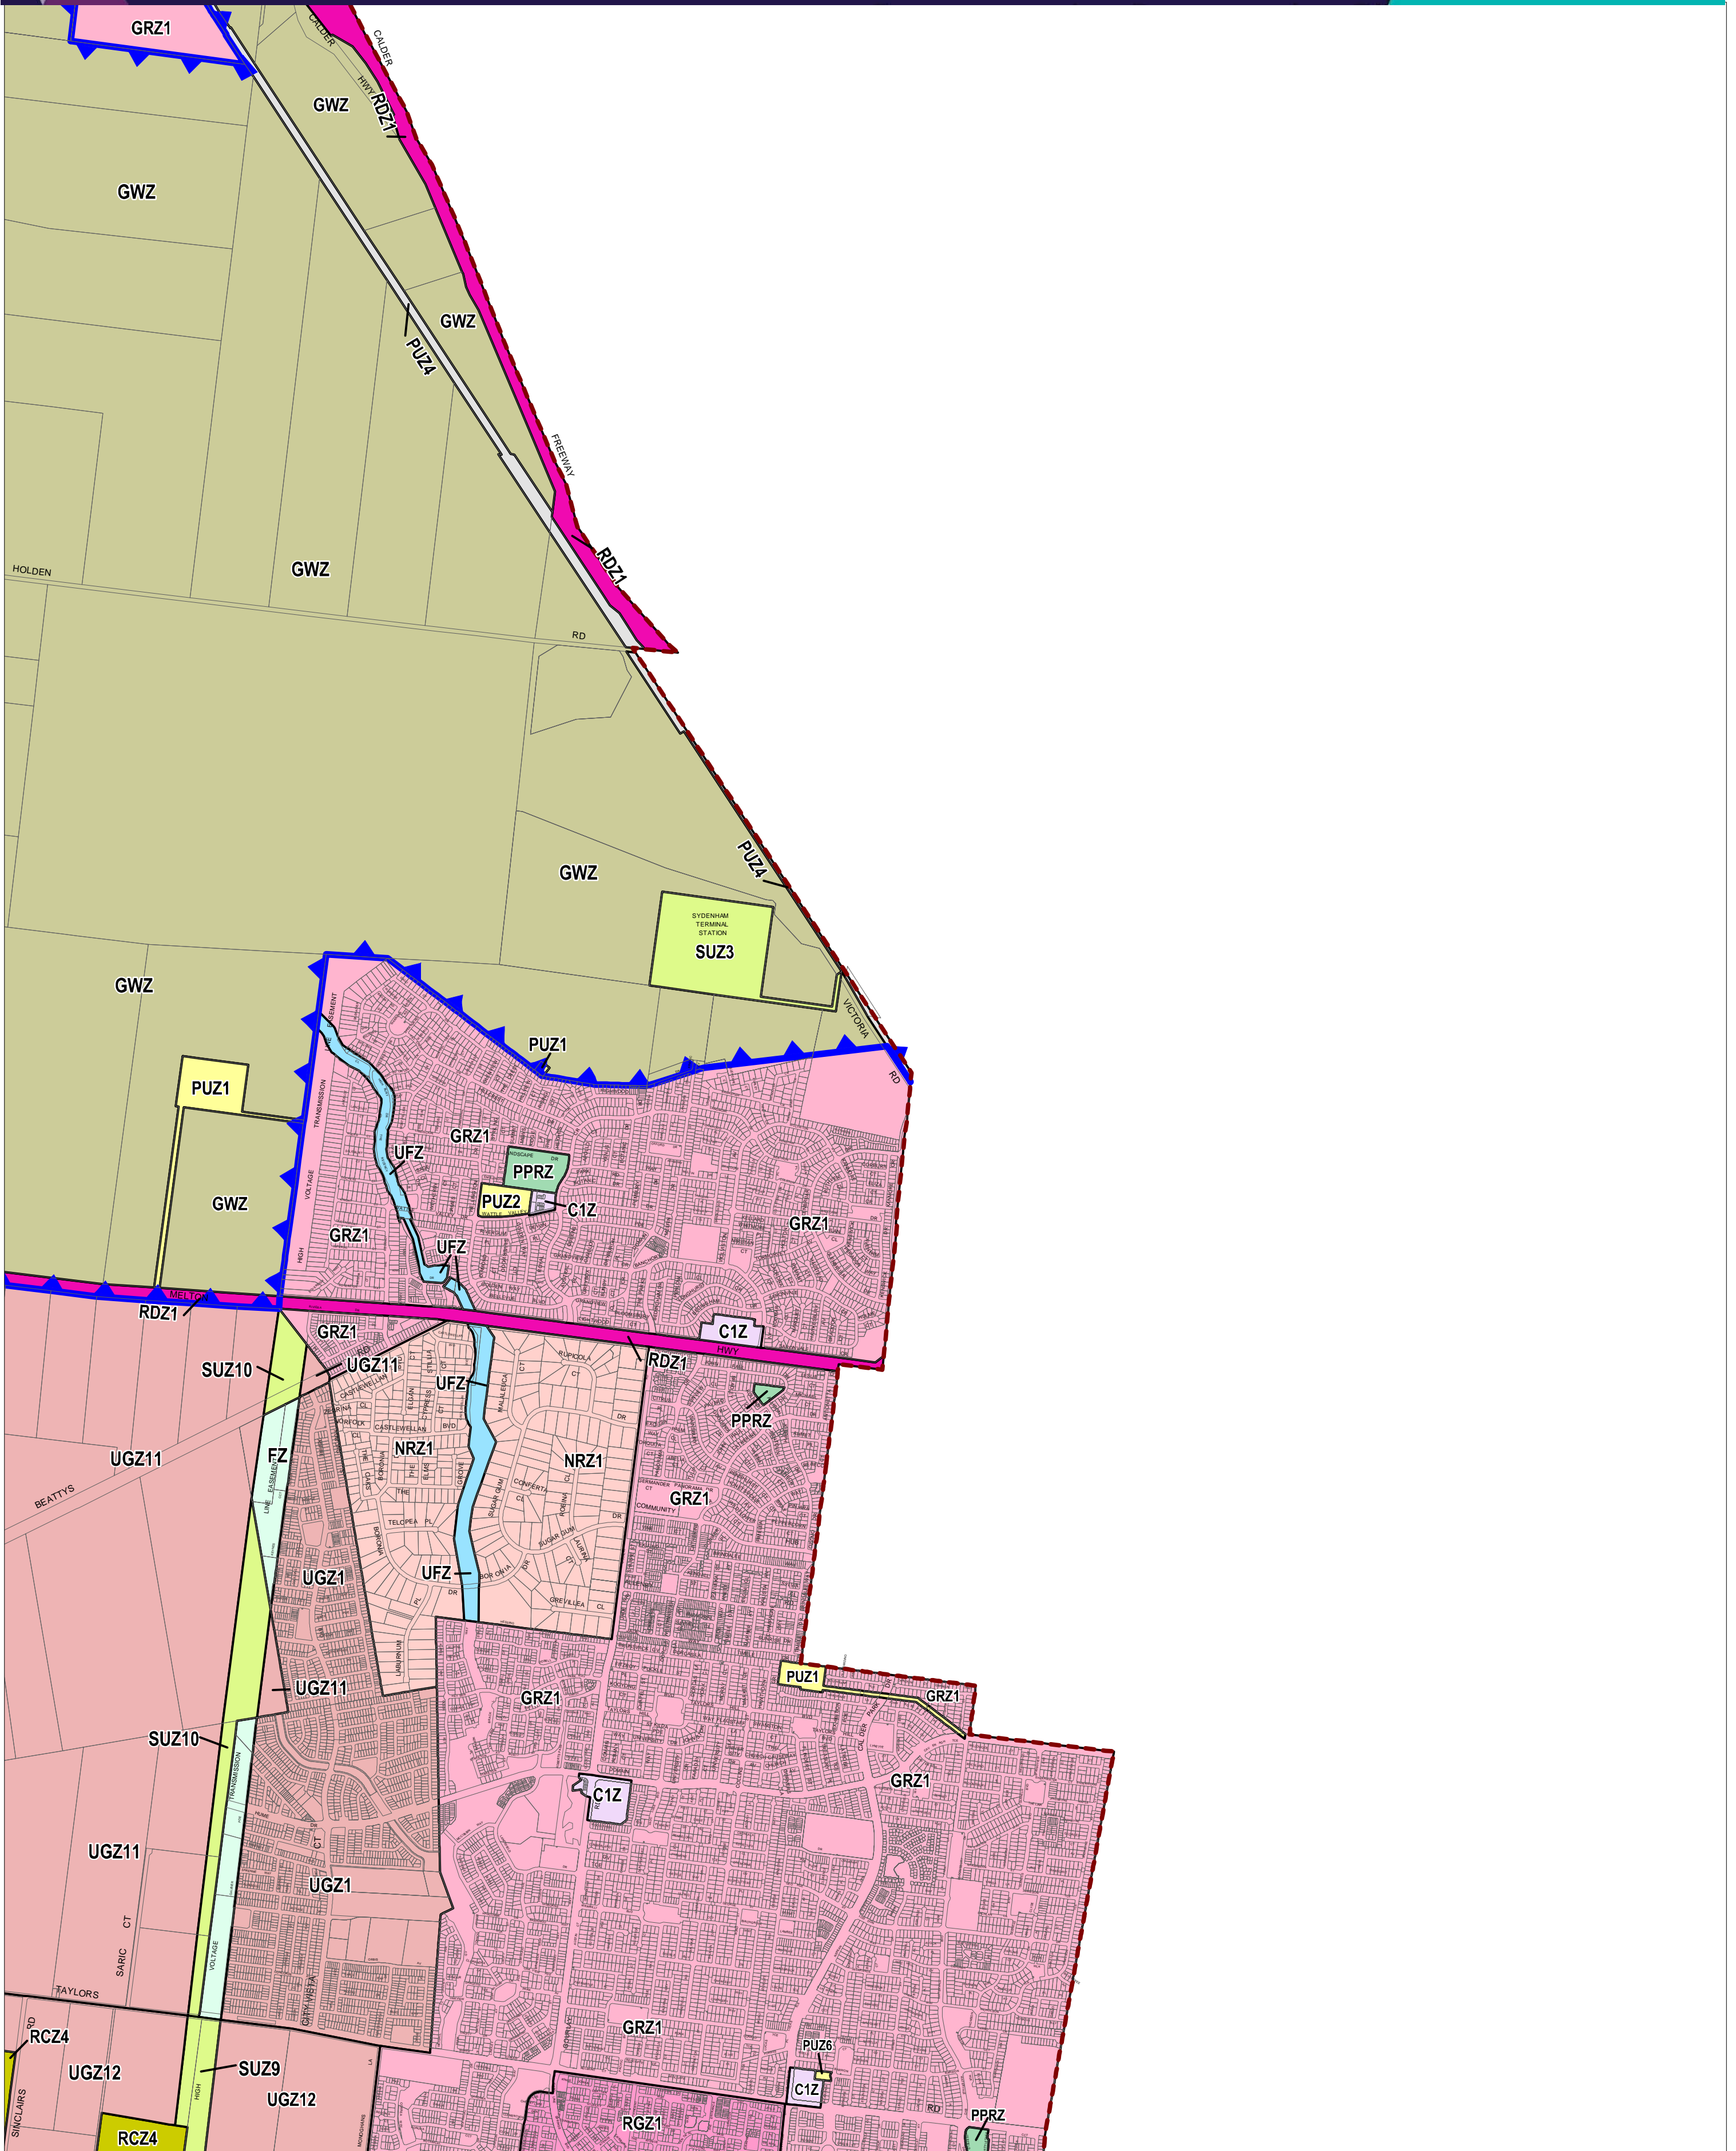

MELTON PLANNING SCHEME - LOCAL PROVISION

Commercial	Rural	Special Purpose
C1Z Commercial 1 Zone	NRZ1 Neighbourhood Residential Zone - Schedule 1	SUZ9 Special Use Zone - Schedule 9
Public Land	RGZ1 Residential Growth Zone - Schedule 1	UFZ Urban Floodway Zone
PPRZ Public Park And Recreation Zone	UGZ1 Urban Growth Zone - Schedule 11	UGZ11 Urban Growth Zone - Schedule 11
PUZ2 Public Use Zone - Education	UGZ12 Urban Growth Zone - Schedule 12	UGZ12 Urban Growth Zone - Schedule 12
PUZ6 Public Use Zone - Local Government	FZ Farming Zone	GWZ Green Wedge Zone
PUZ1 Public Use Zone - Service And Utility	RCZ4 Rural Conservation Zone - Schedule 4	GWZ Green Wedge Zone
PUZ4 Public Use Zone - Transport	SUZ10 Special Use Zone - Schedule 10	GWZ Green Wedge Zone
RDZ1 Road Zone - Category 1	SUZ3 Special Use Zone - Schedule 3	
Residential		
GRZ1 General Residential Zone - Schedule 1		

Prepared by: Planning Mapping Services