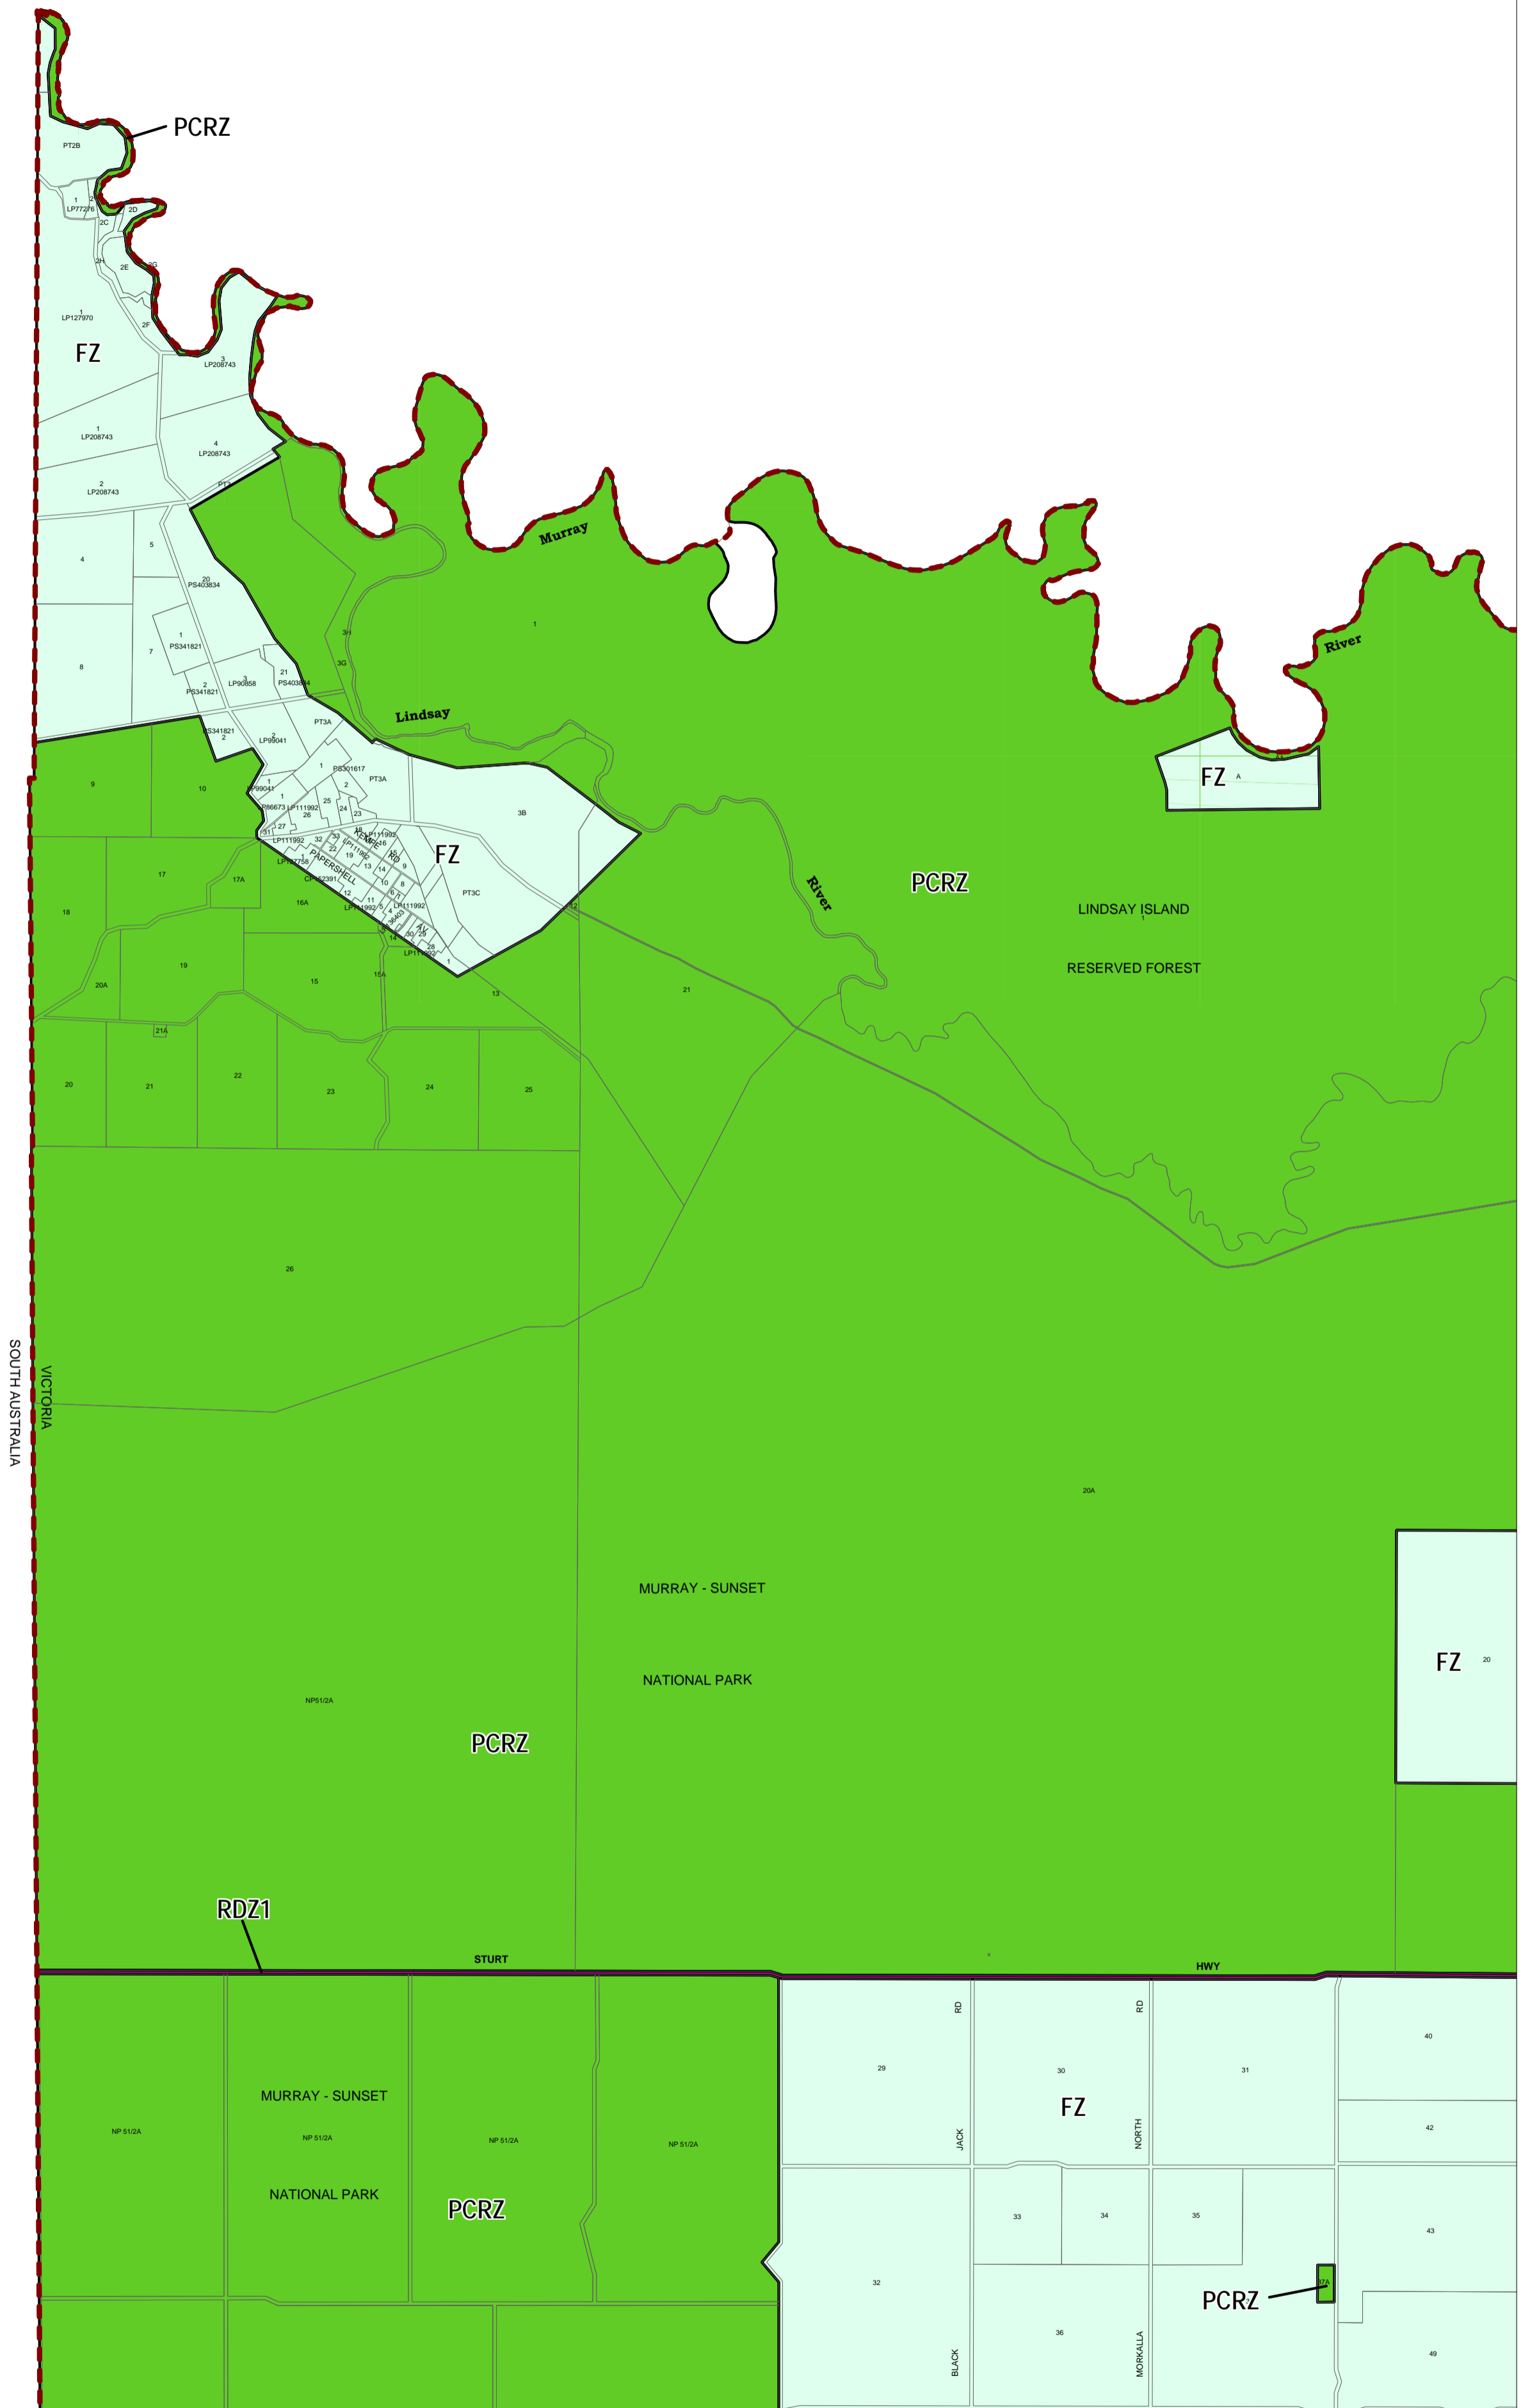

MILDURA PLANNING SCHEME - LOCAL PROVISION

Public Land	
	Public Conservation And Resource Zone
	Road Zone - Category 1
Rural	
	Farming Zone

Printed: 11/3/2014

AMENDMENT C64