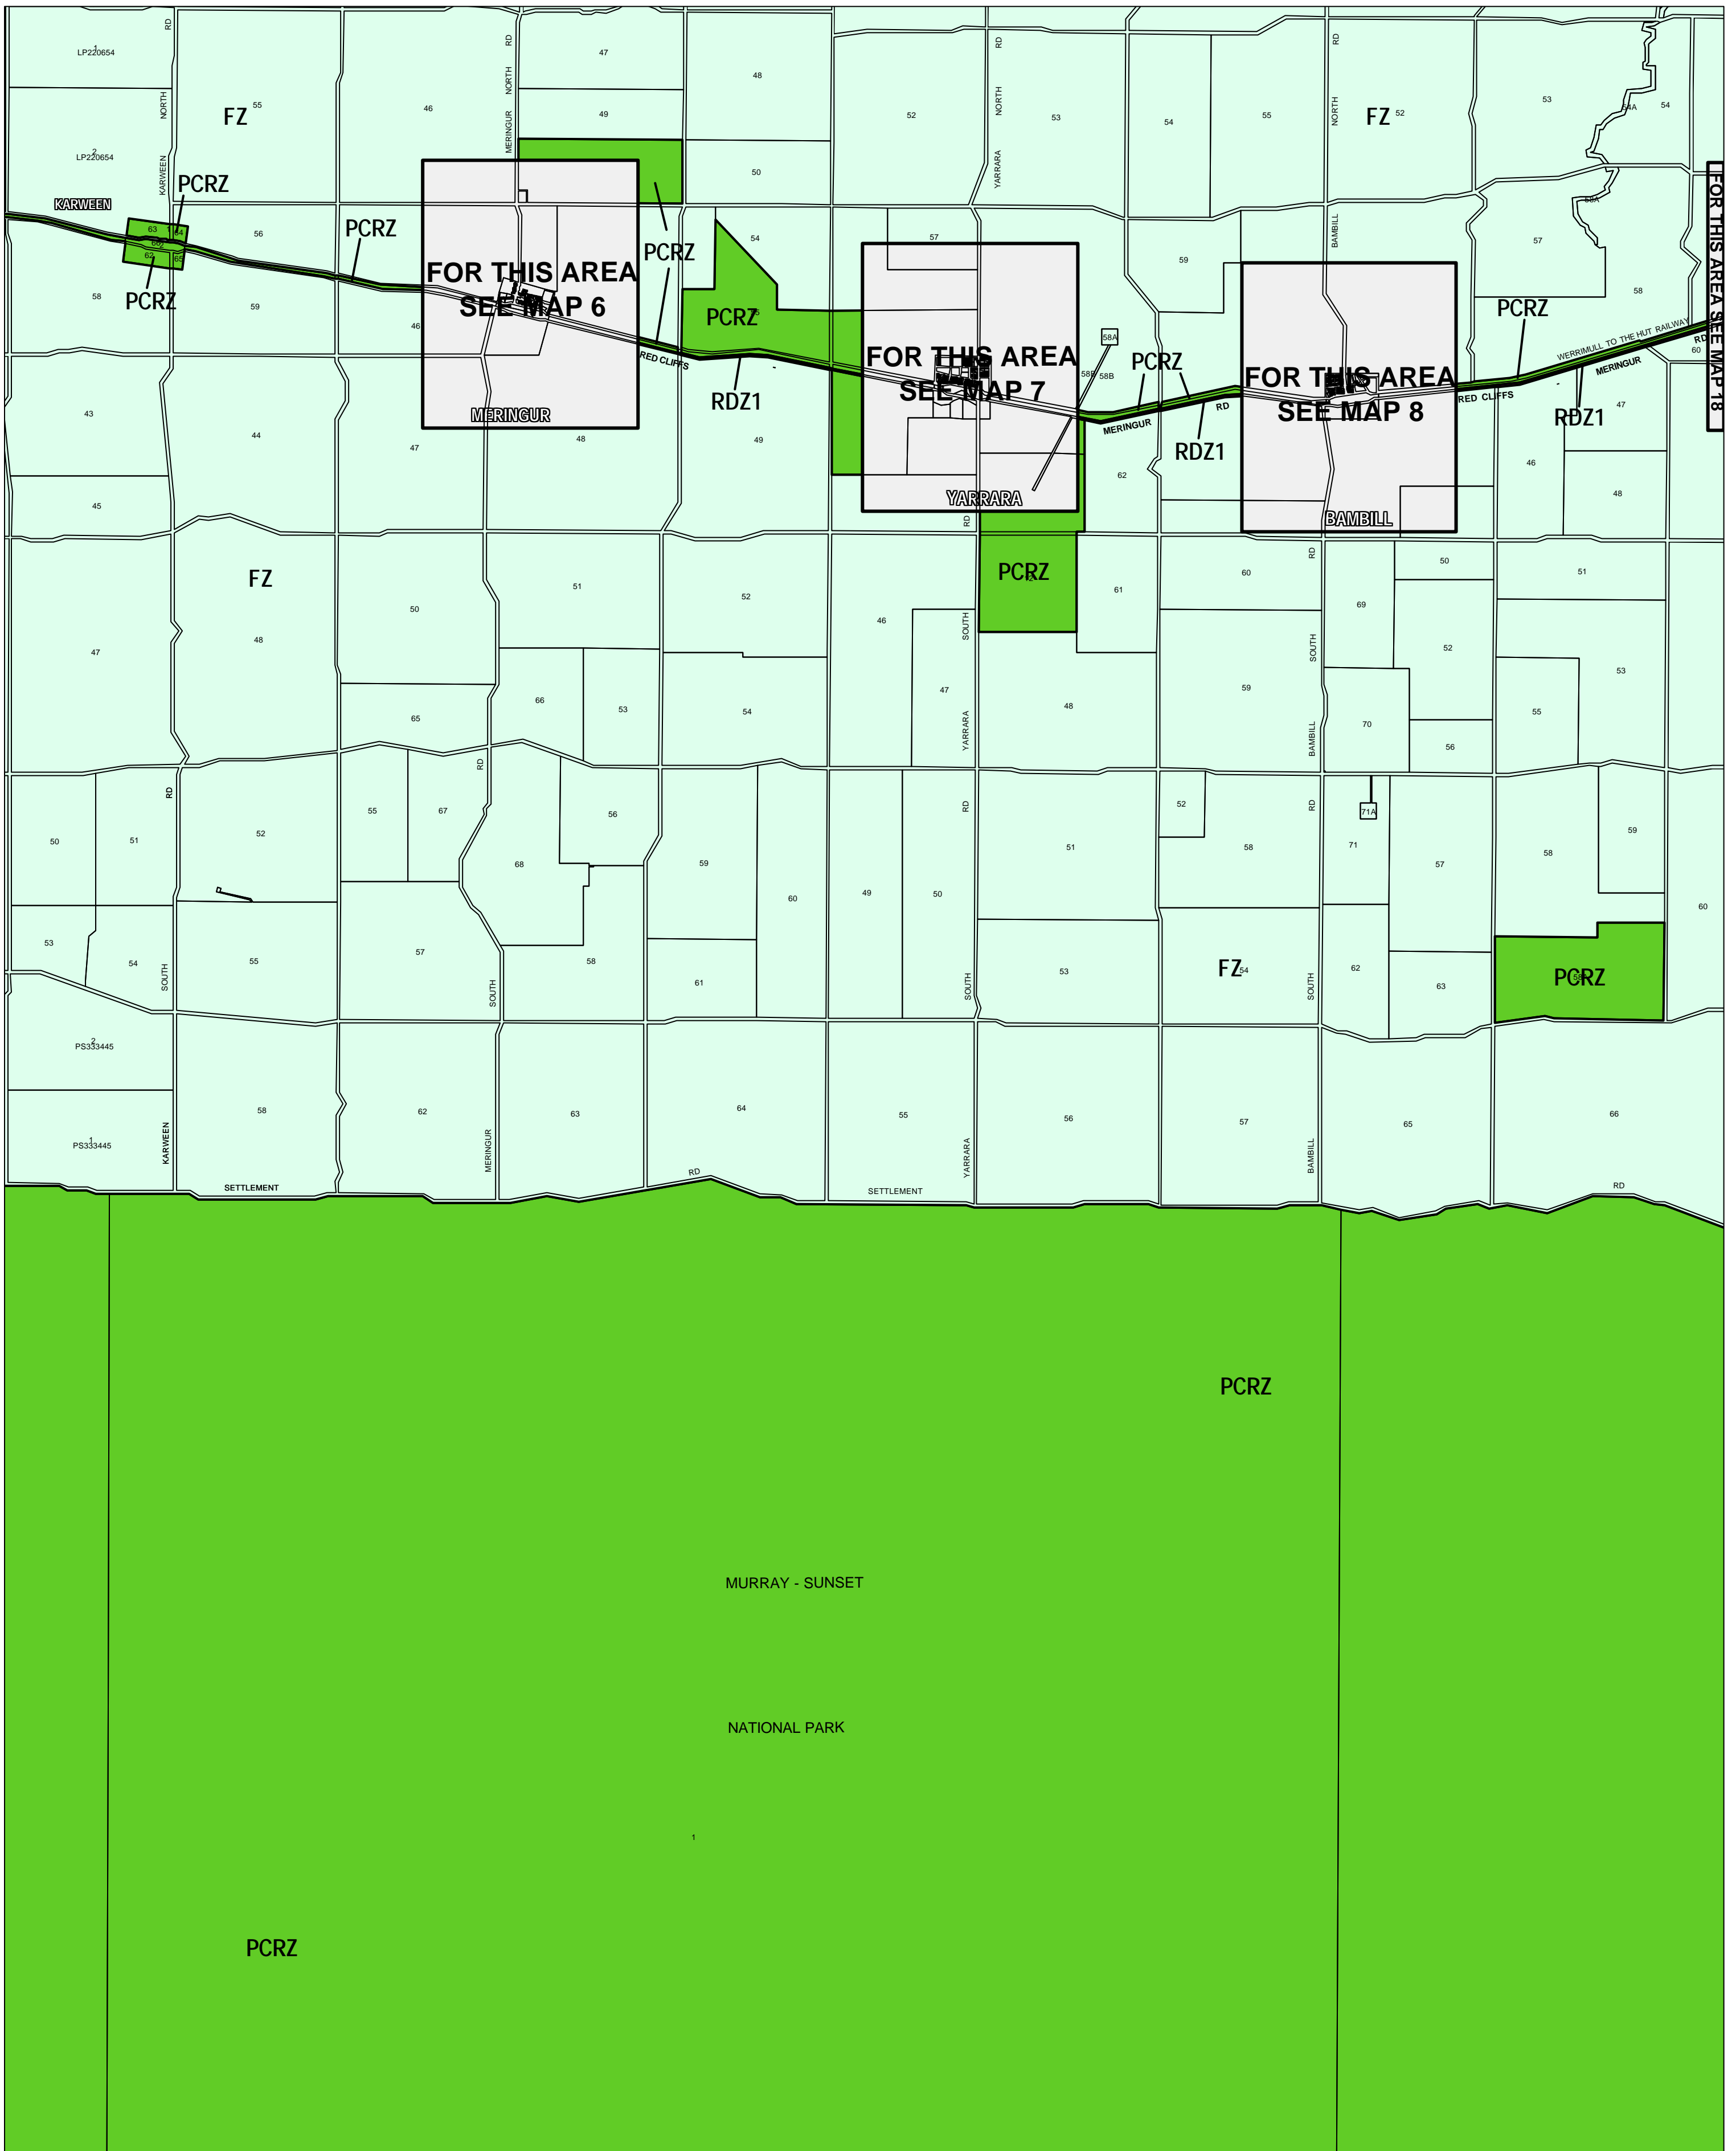

MILDURA PLANNING SCHEME - LOCAL PROVISION

AUSTRALIAN MAP GRID ZONE 54

Printed: 14/9/2006

AMENDMENT C37