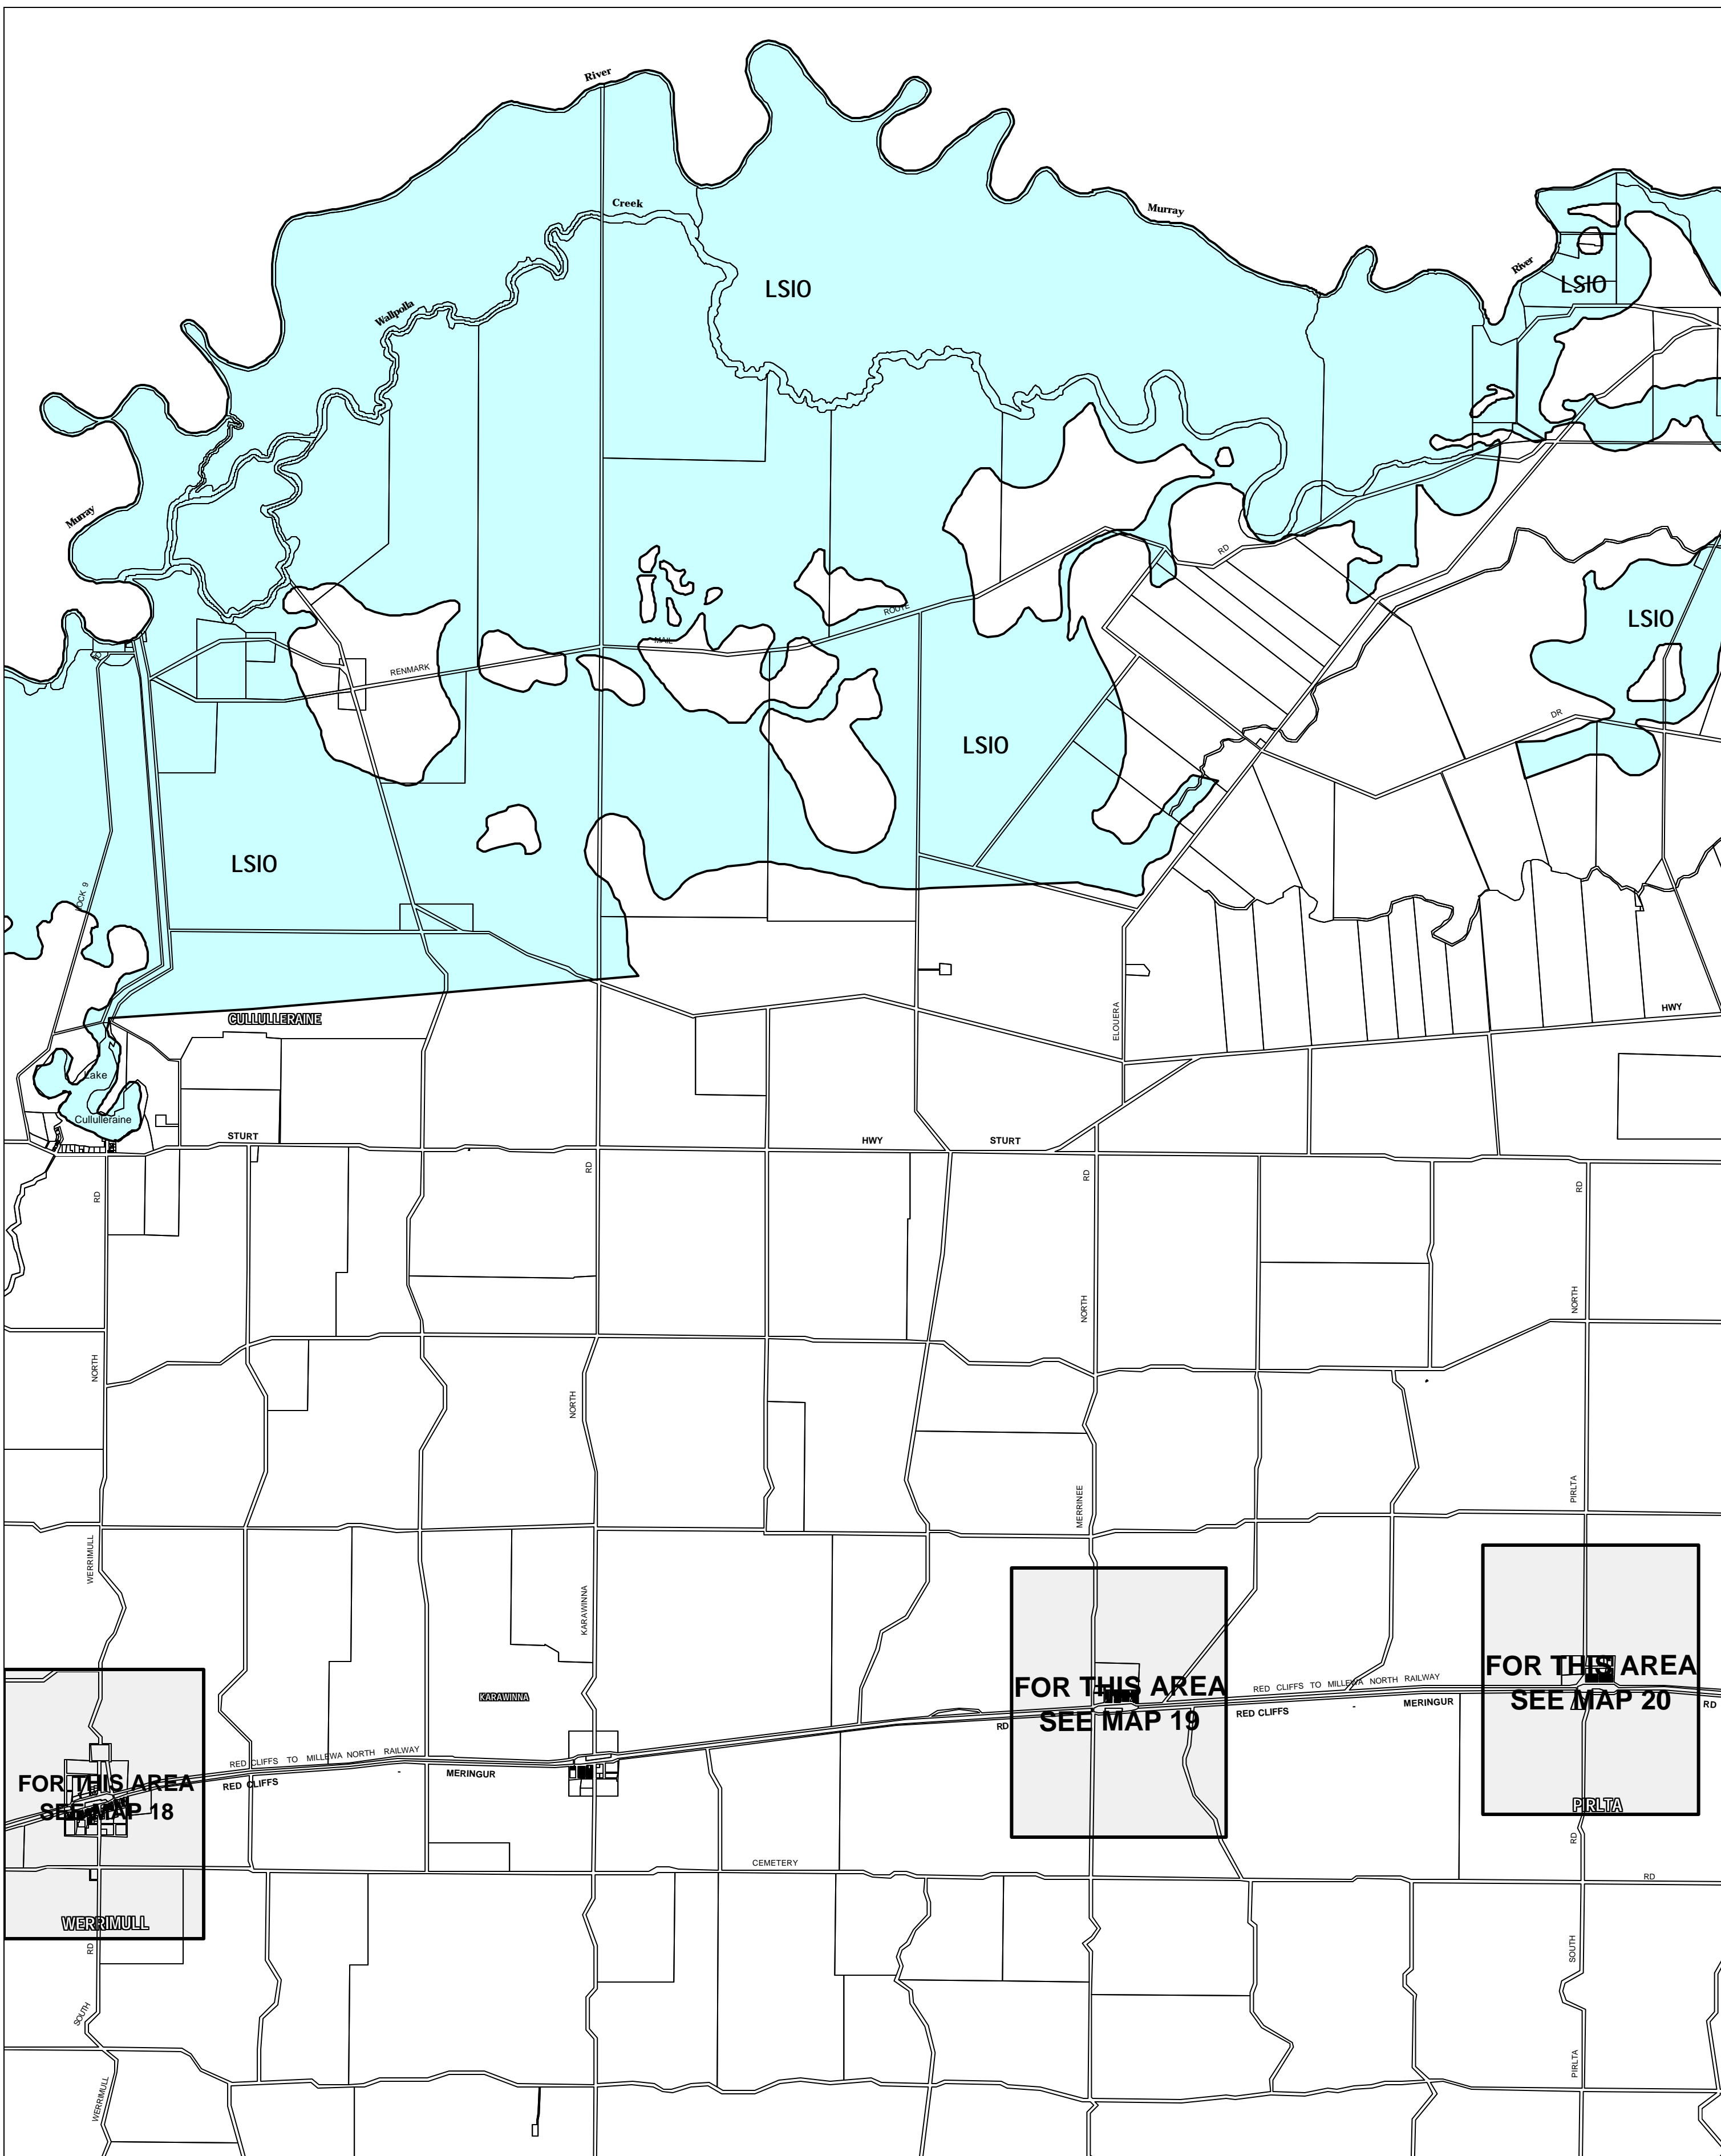

MILDURA PLANNING SCHEME - LOCAL PROVISION

Overlays

LSIO Land Subject To Inundation Overlay

AUSTRALIAN MAP GRID ZONE 54

INDEX TO ADJOINING METRIC SERIES MAP

Printed: 3/9/2007