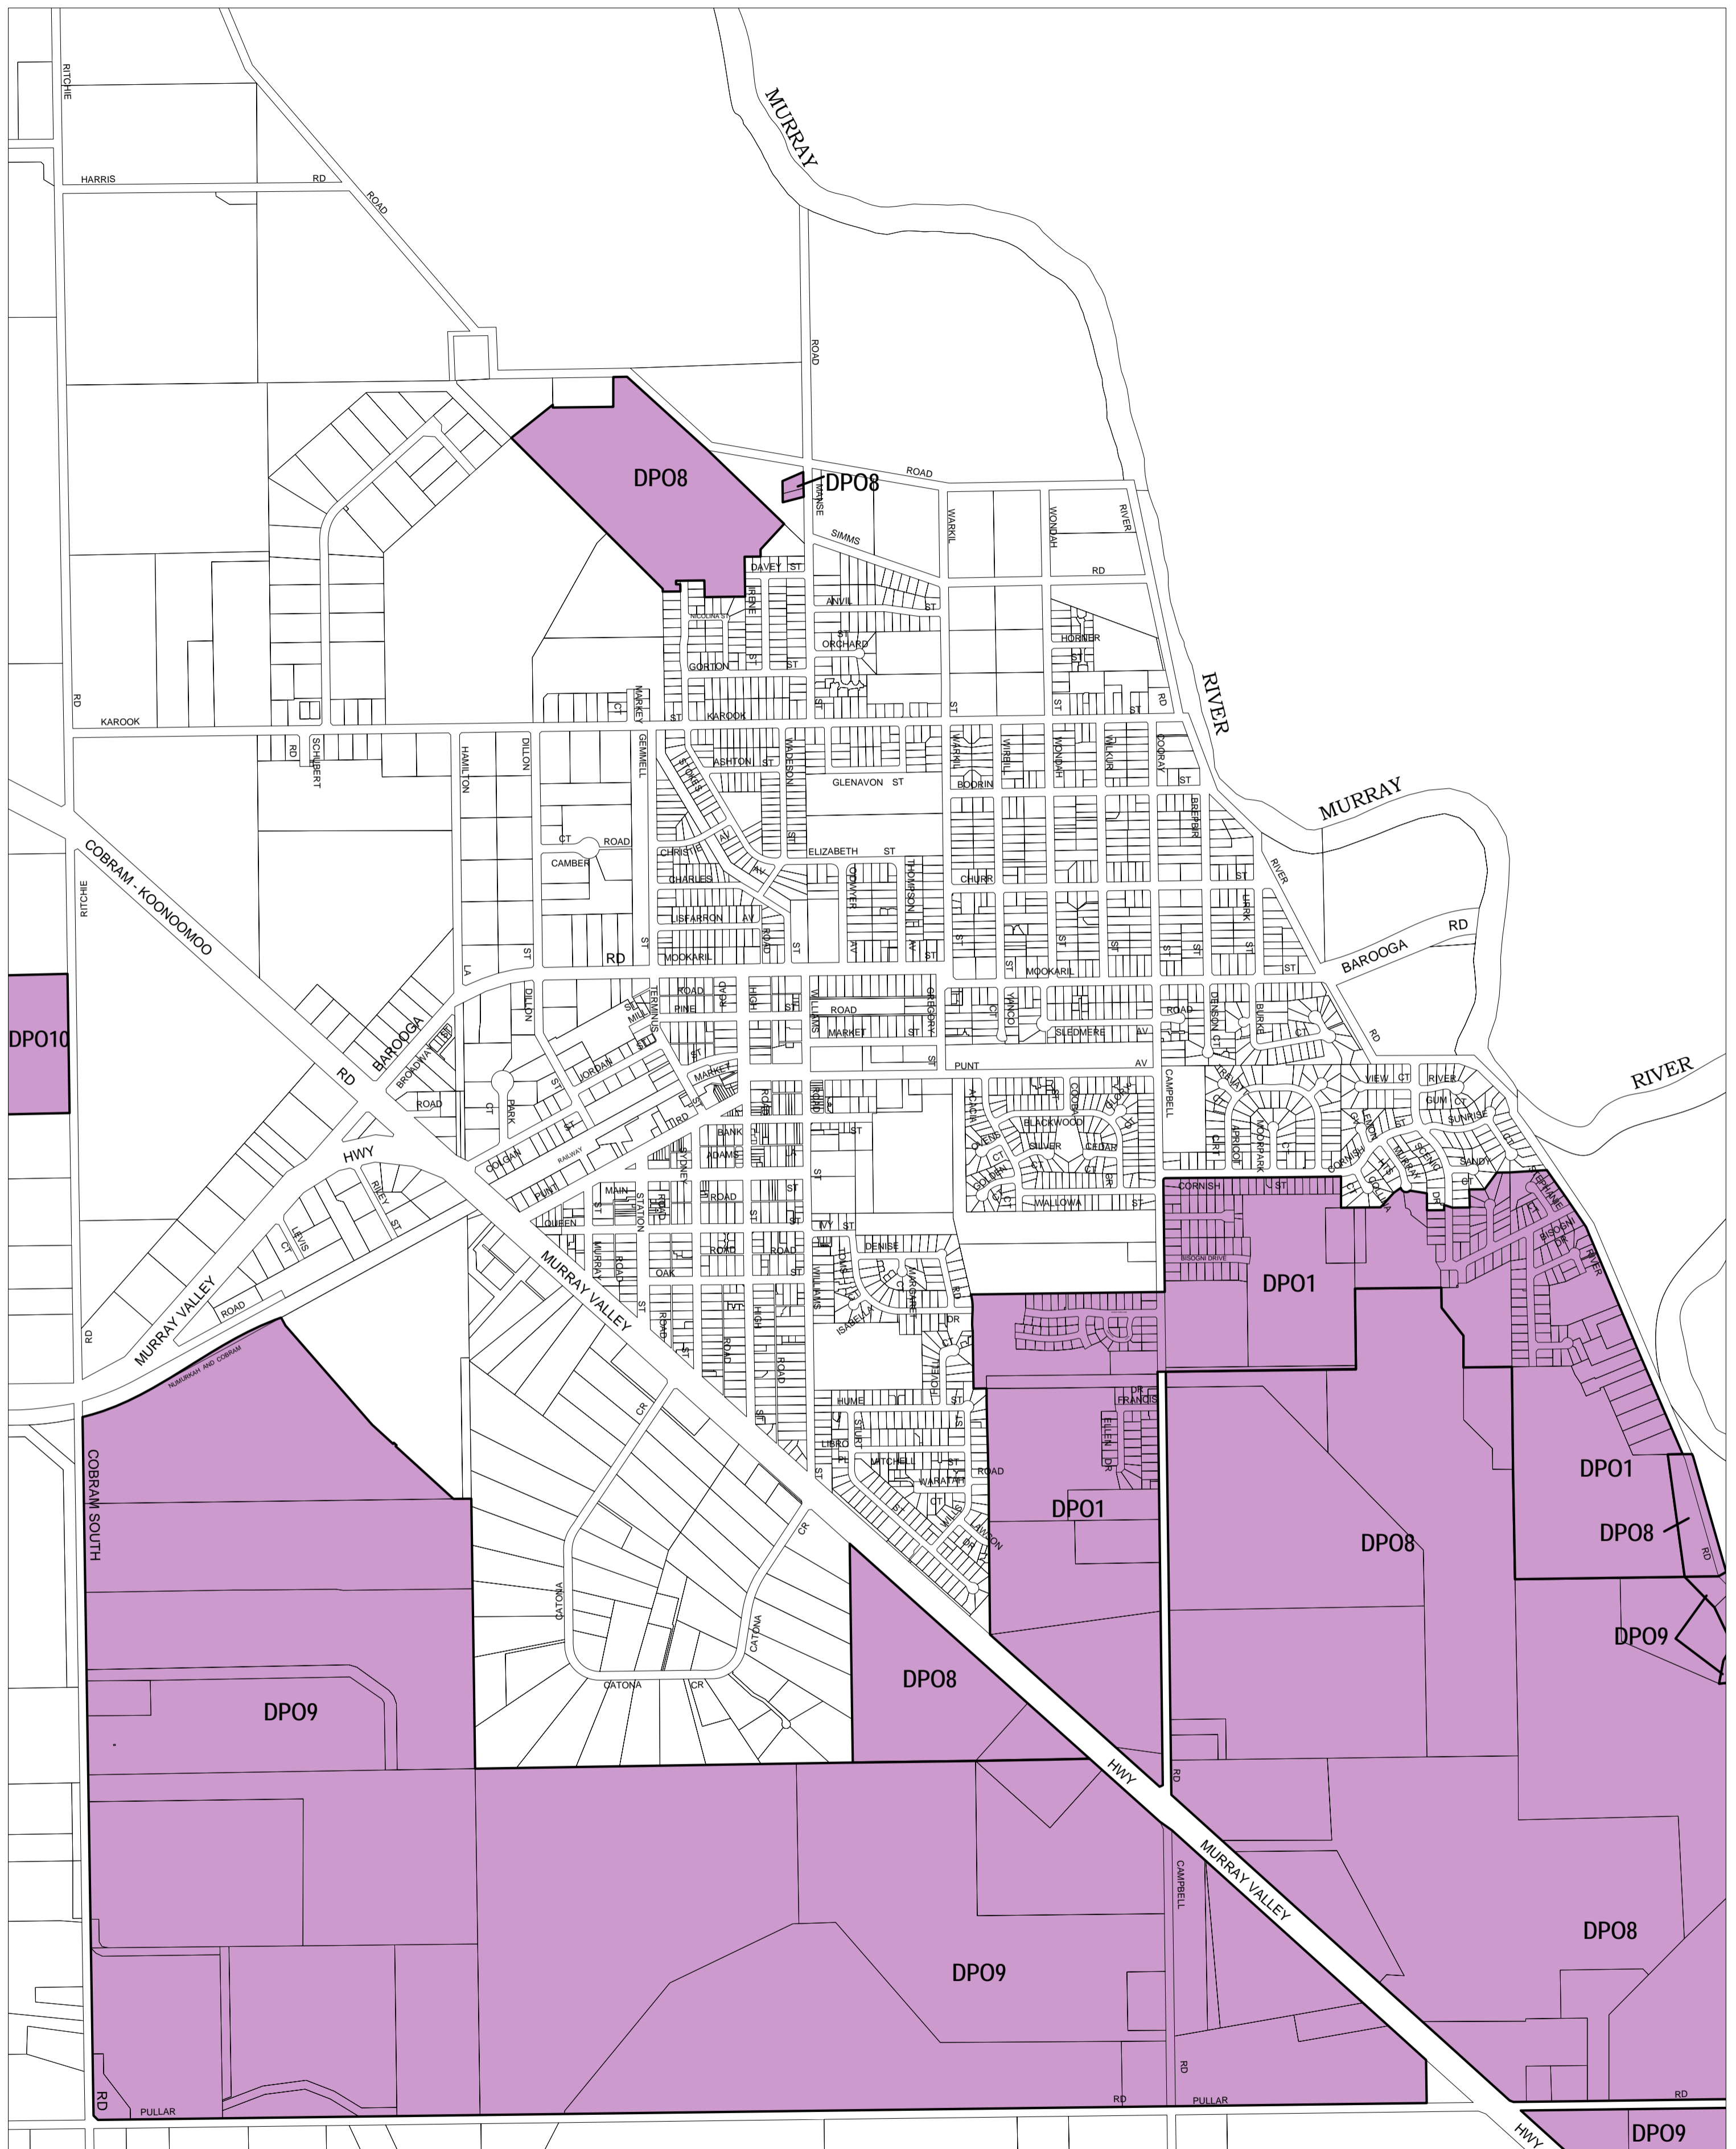

MOIRA PLANNING SCHEME - LOCAL PROVISION

Overlays	Description
DPO1	Development Plan Overlay - Schedule 1
DPO10	Development Plan Overlay - Schedule 10
DPO8	Development Plan Overlay - Schedule 8
DPO9	Development Plan Overlay - Schedule 9

Printed: 16/2009

AMENDMENT C37 & C41