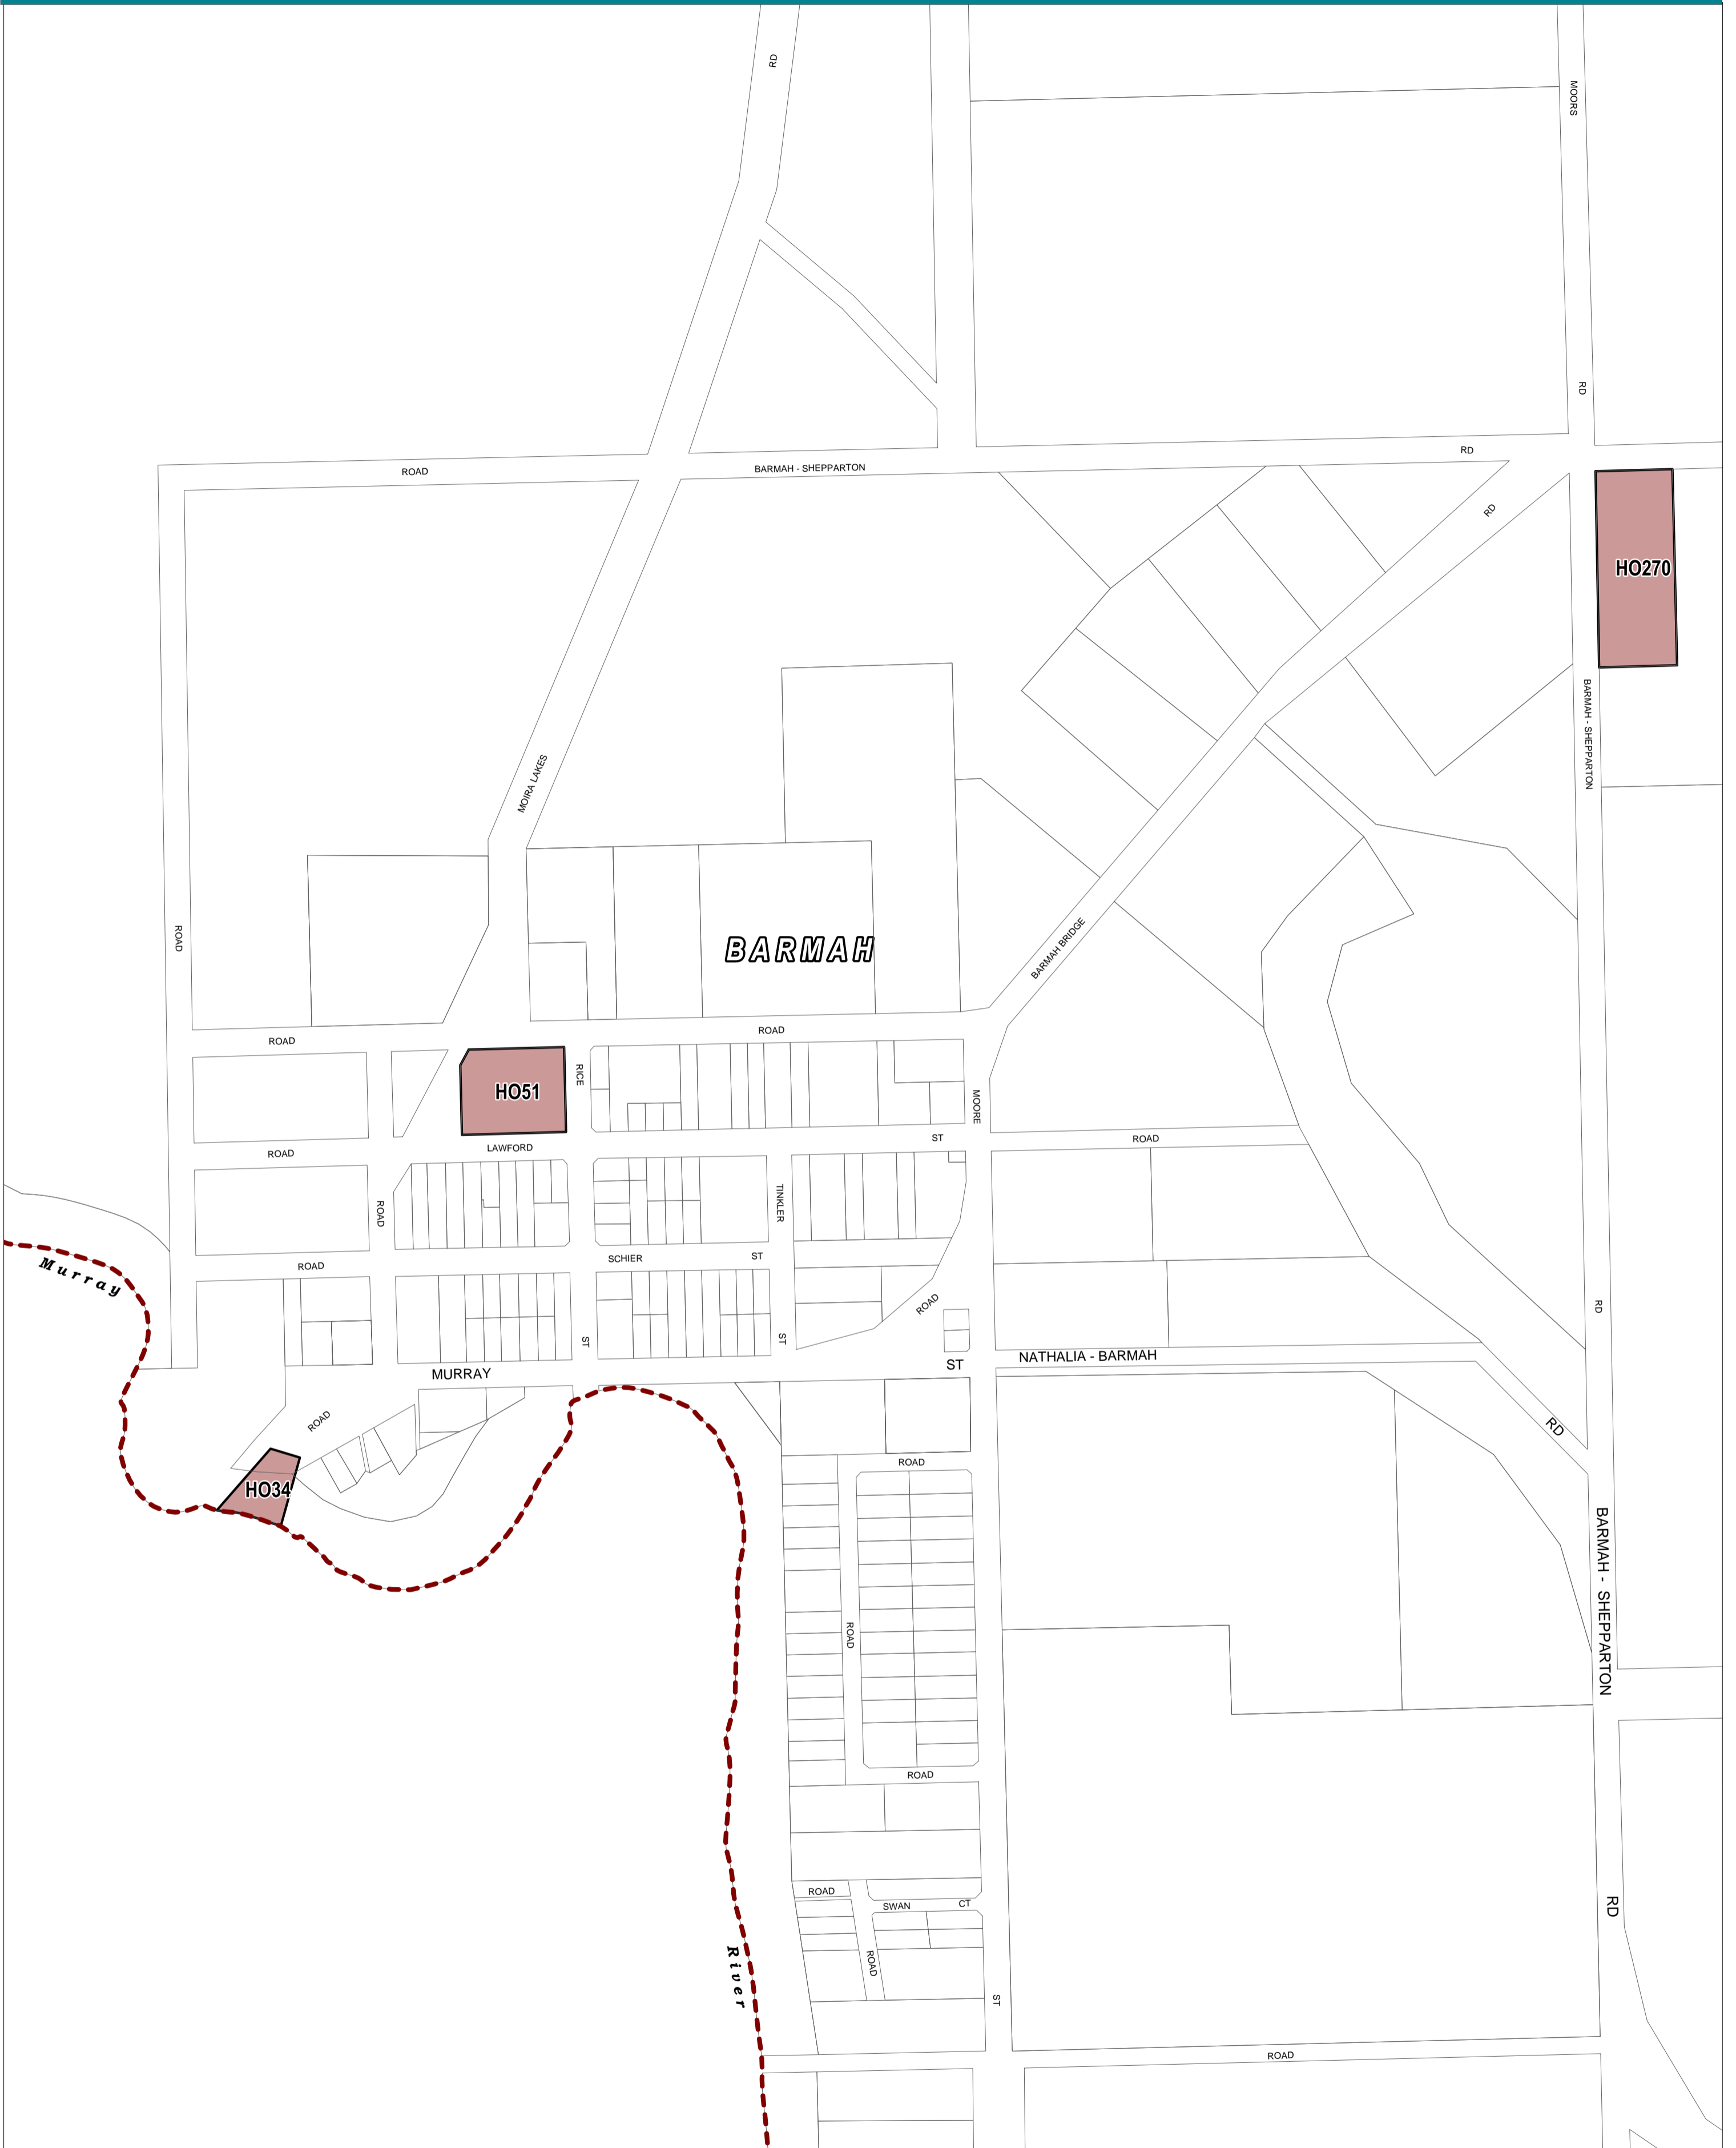

MOIRA PLANNING SCHEME - LOCAL PROVISION

Overlays
Heritage Overlay
Municipal Boundary

AUSTRALIAN MAP GRID ZONE 55

PREPARED BY: Planning Mapping Services

Environment,
Land, Water
and Planning

Printed: 9/9/2016

AMENDMENT C38