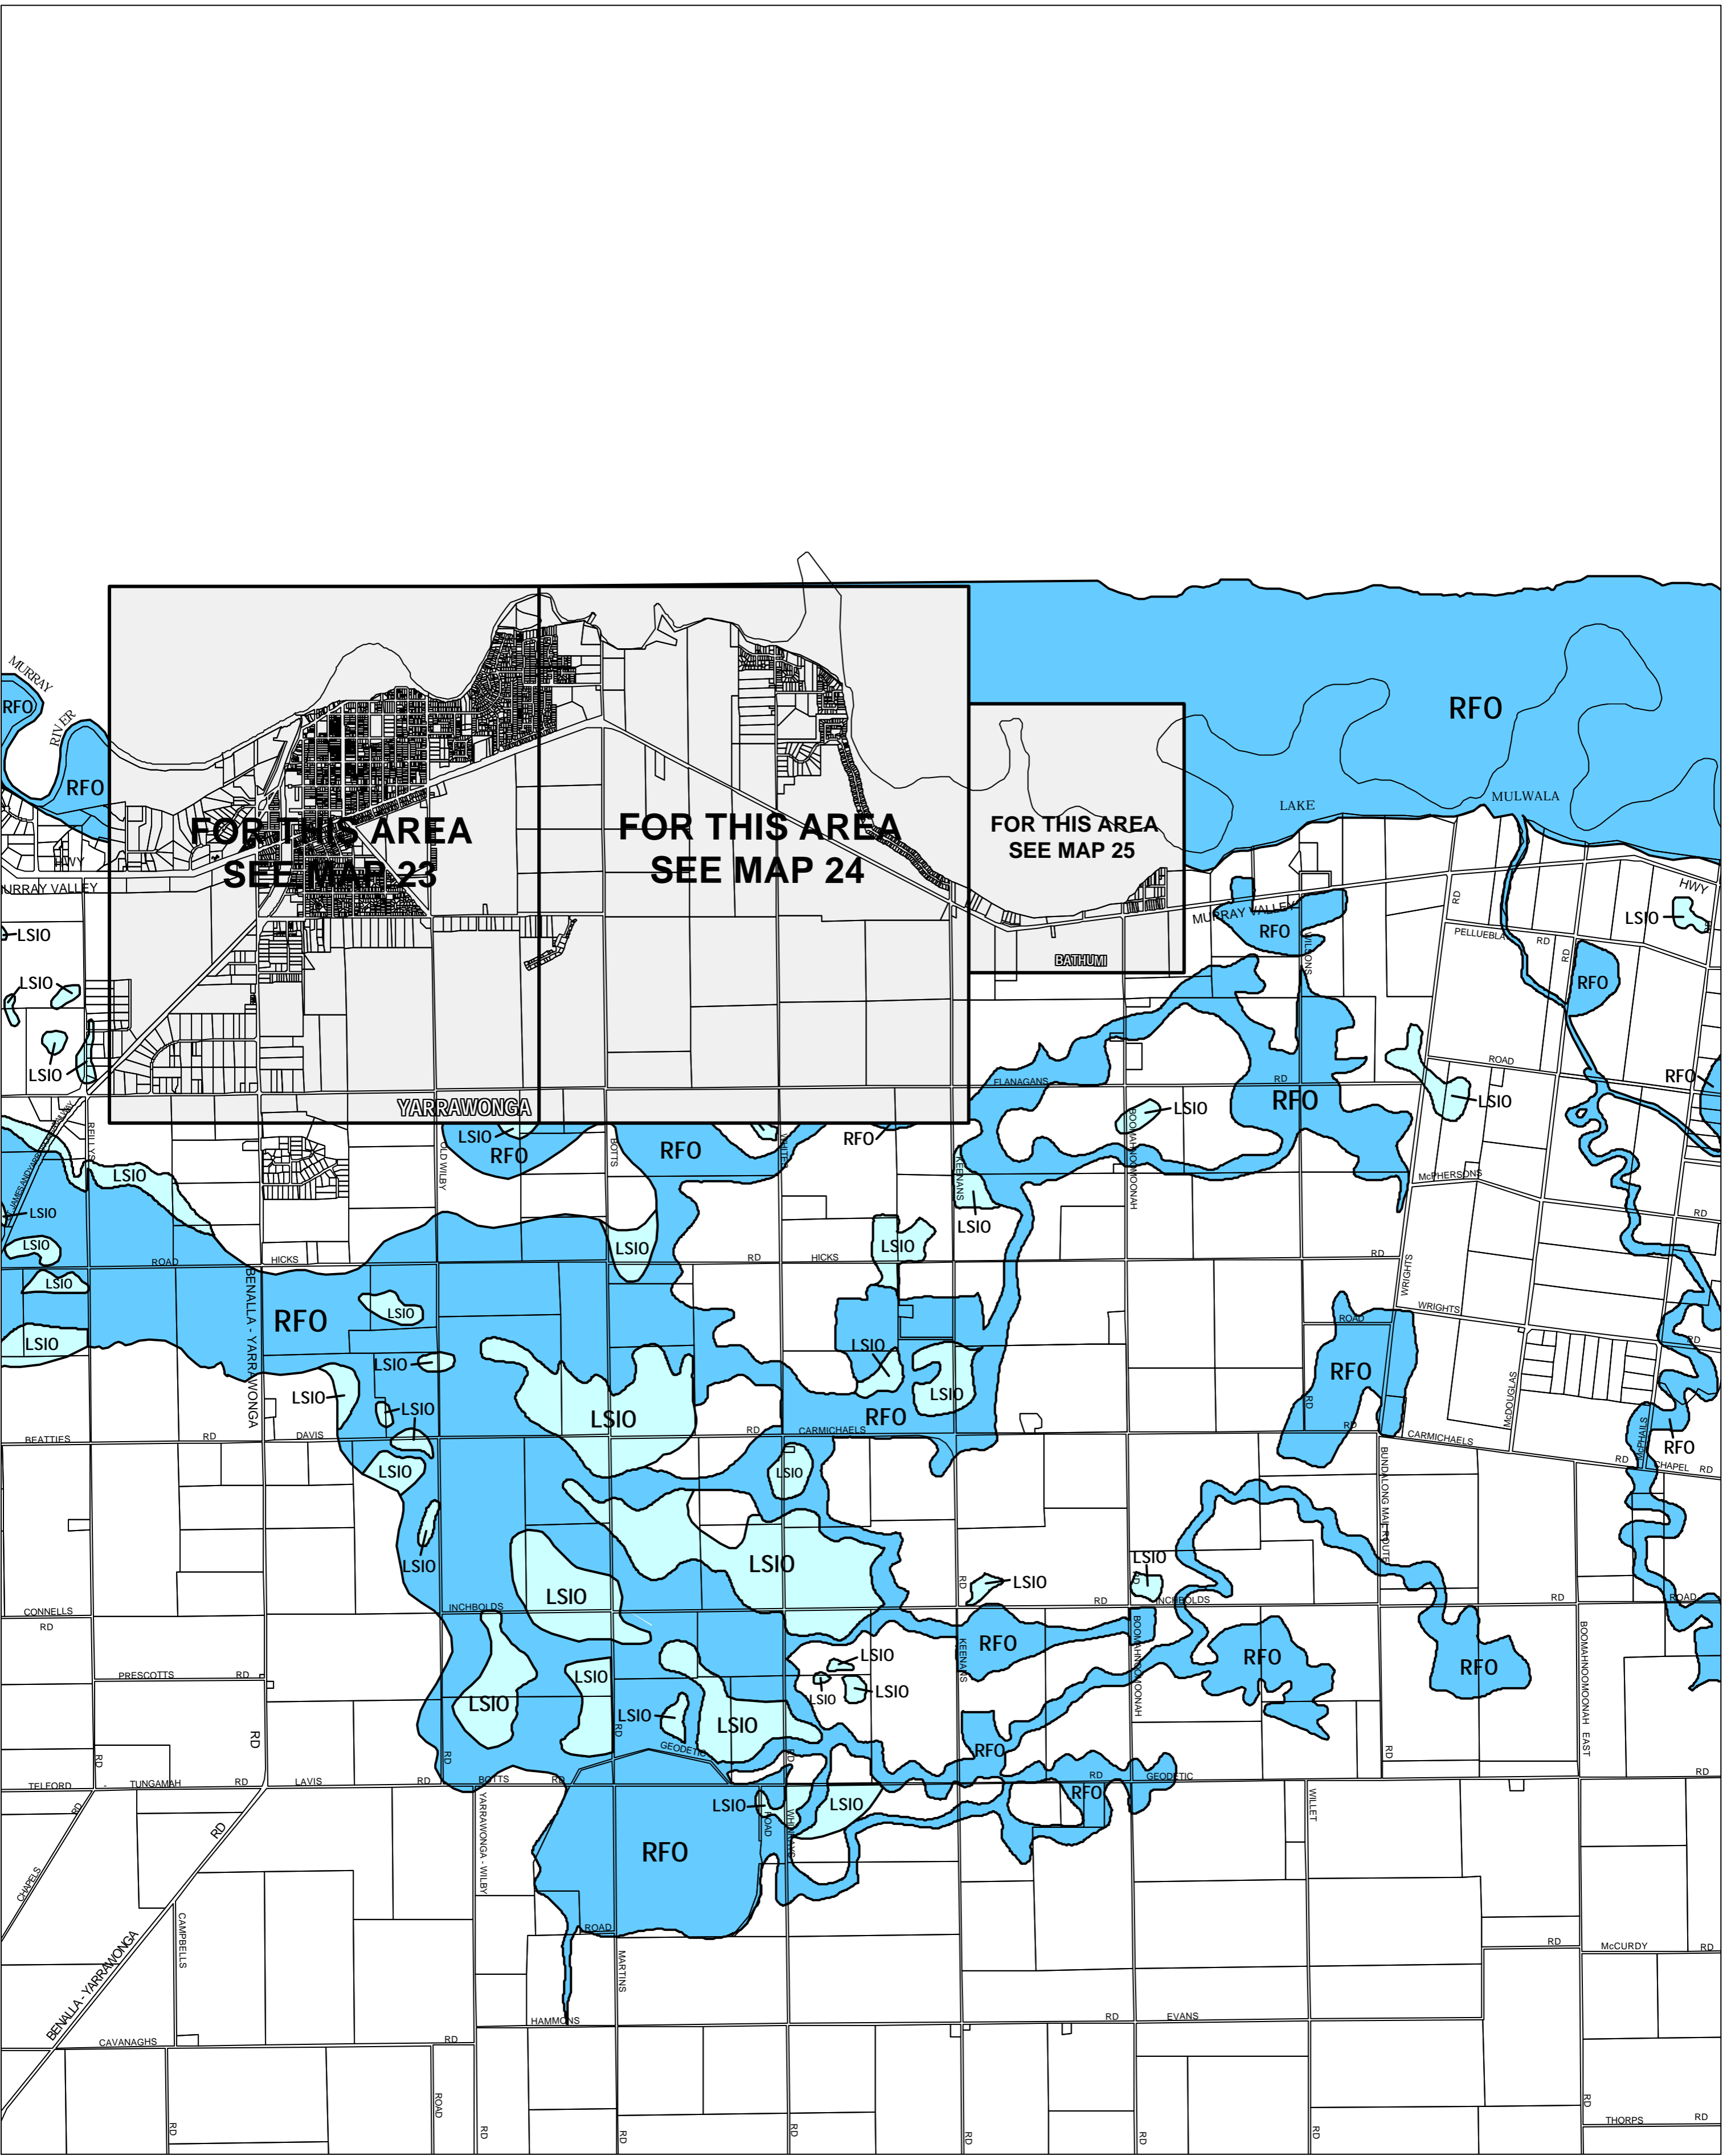

MOIRA PLANNING SCHEME - LOCAL PROVISION

Overlays

- Land Subject To Inundation Overlay
- Rural Floodway Overlay

Printed: 19/6/2007