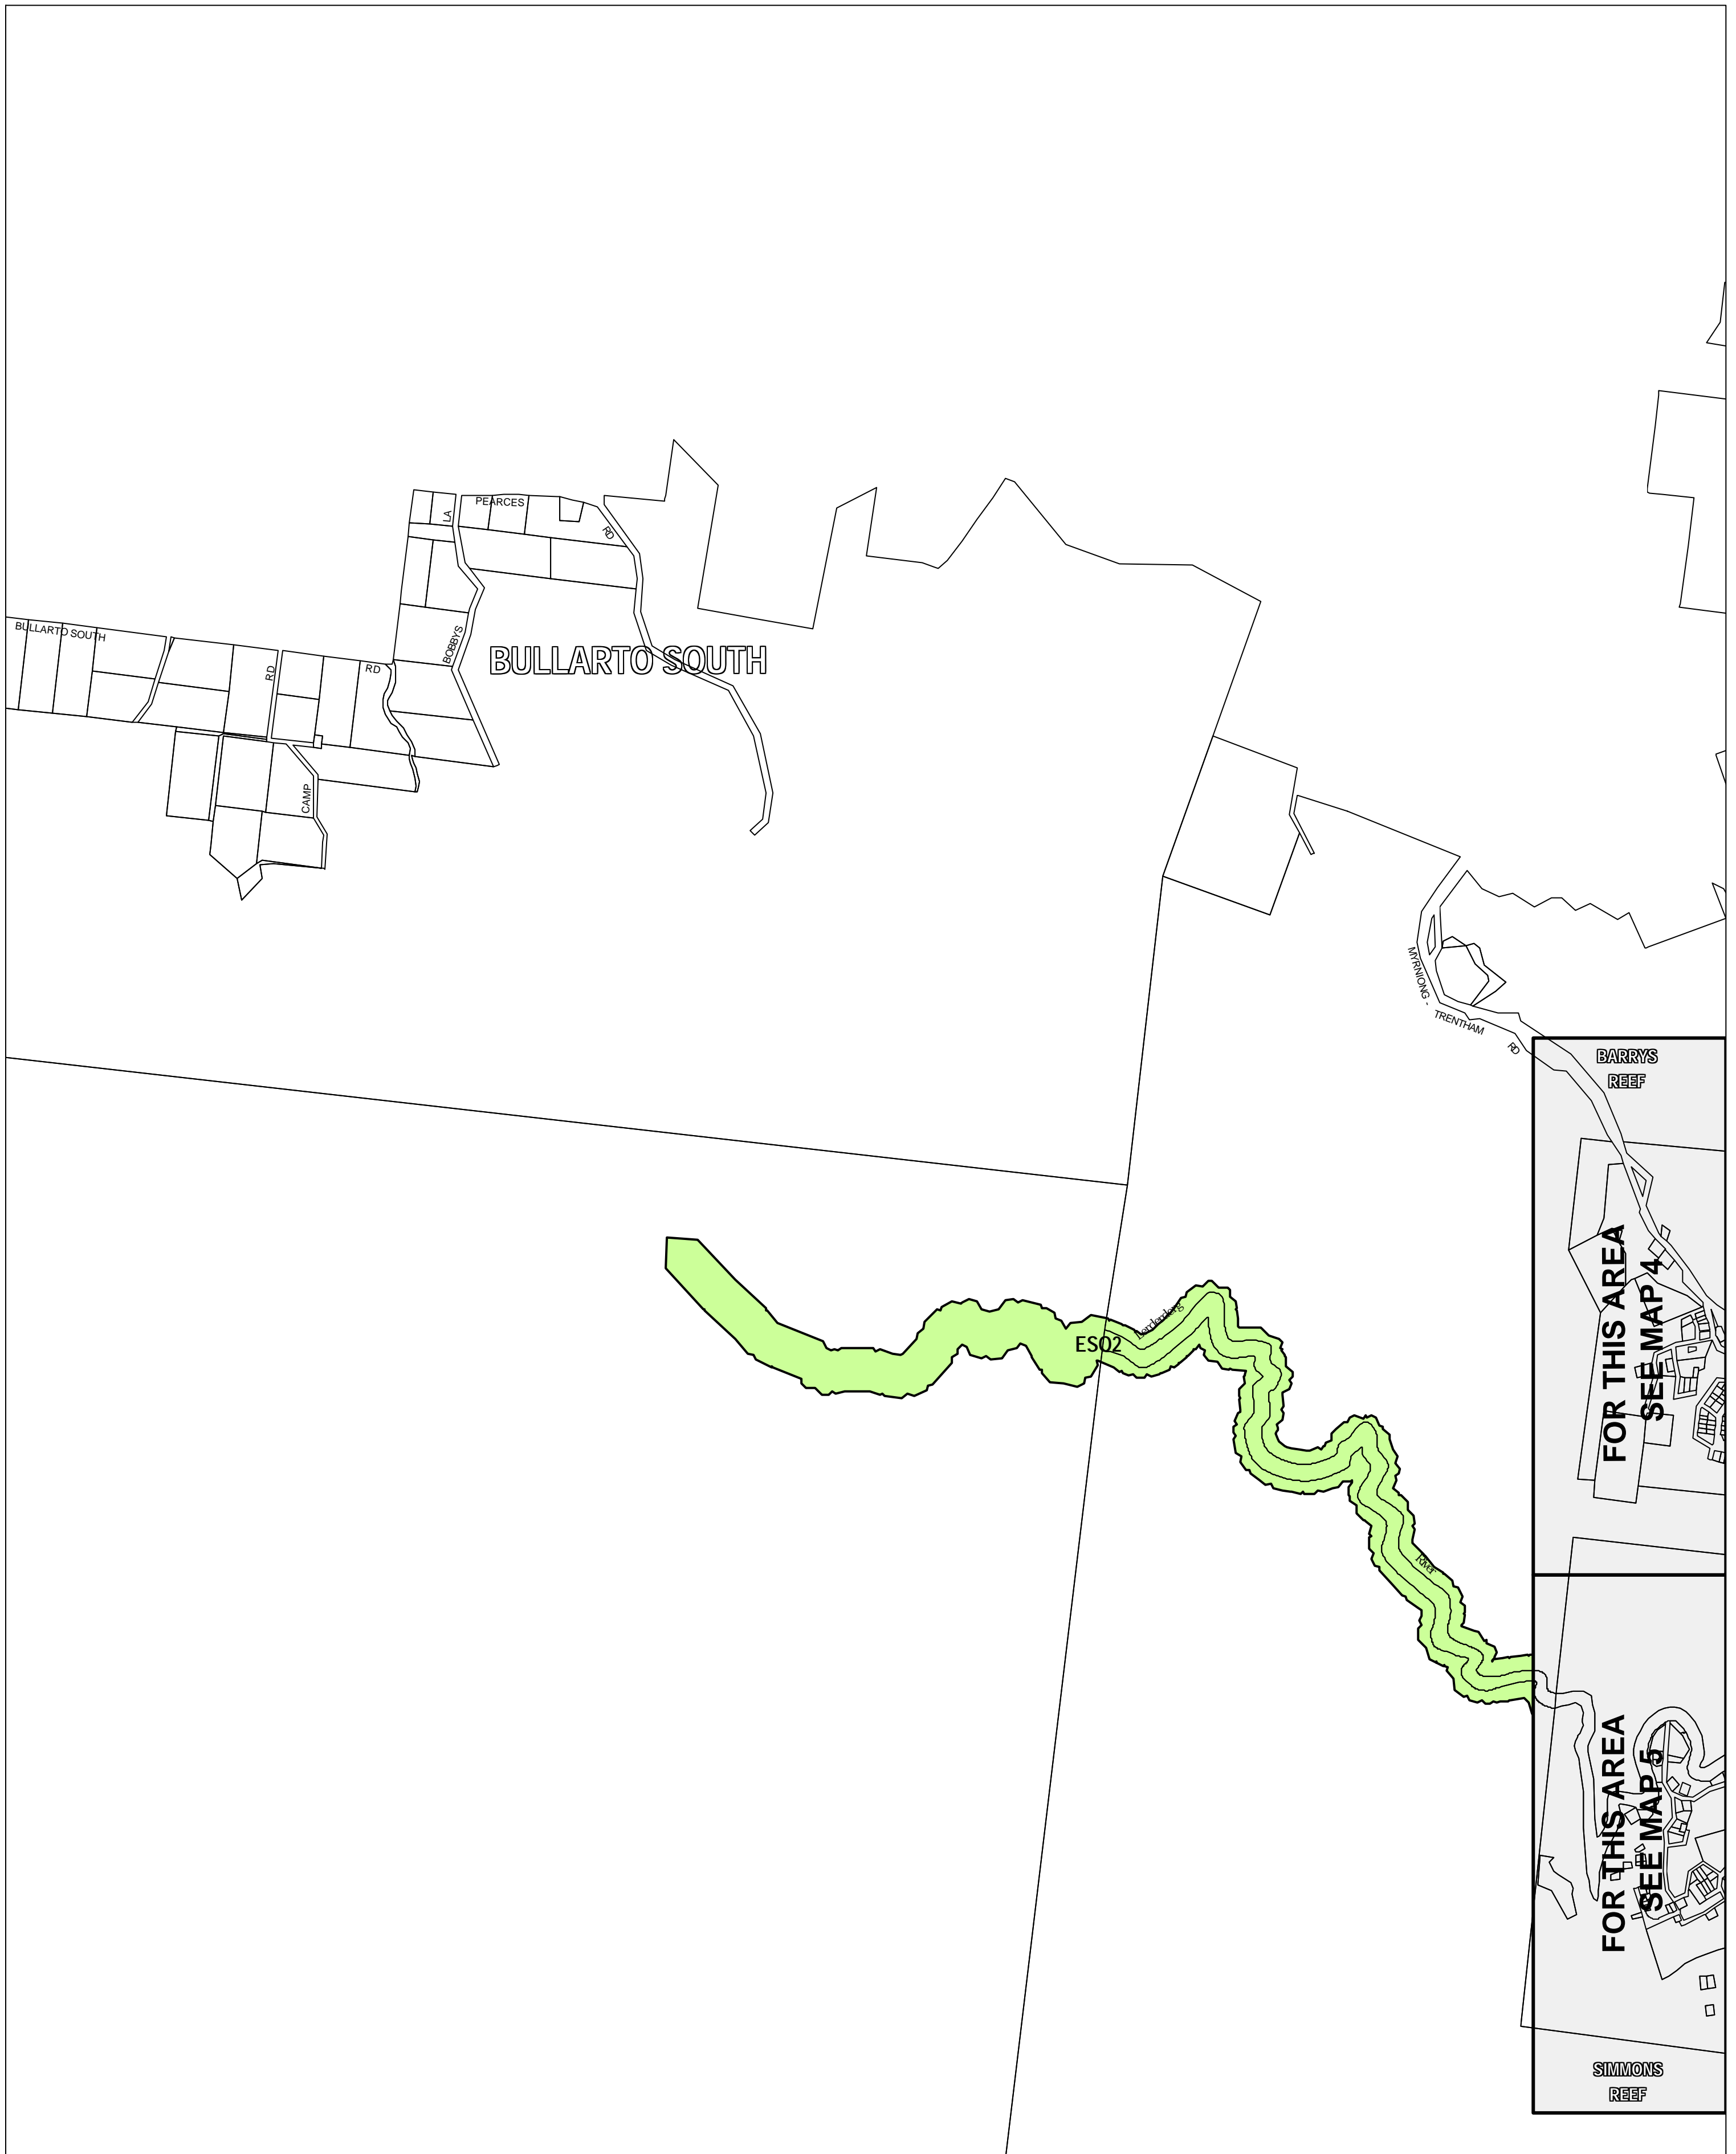

MOORABOOL PLANNING SCHEME - LOCAL PROVISION

Overlays

ES02 Environmental Significance Overlay - Schedule 2

AUSTRALIAN MAP GRID ZONE 55

Printed: 8/6/2007