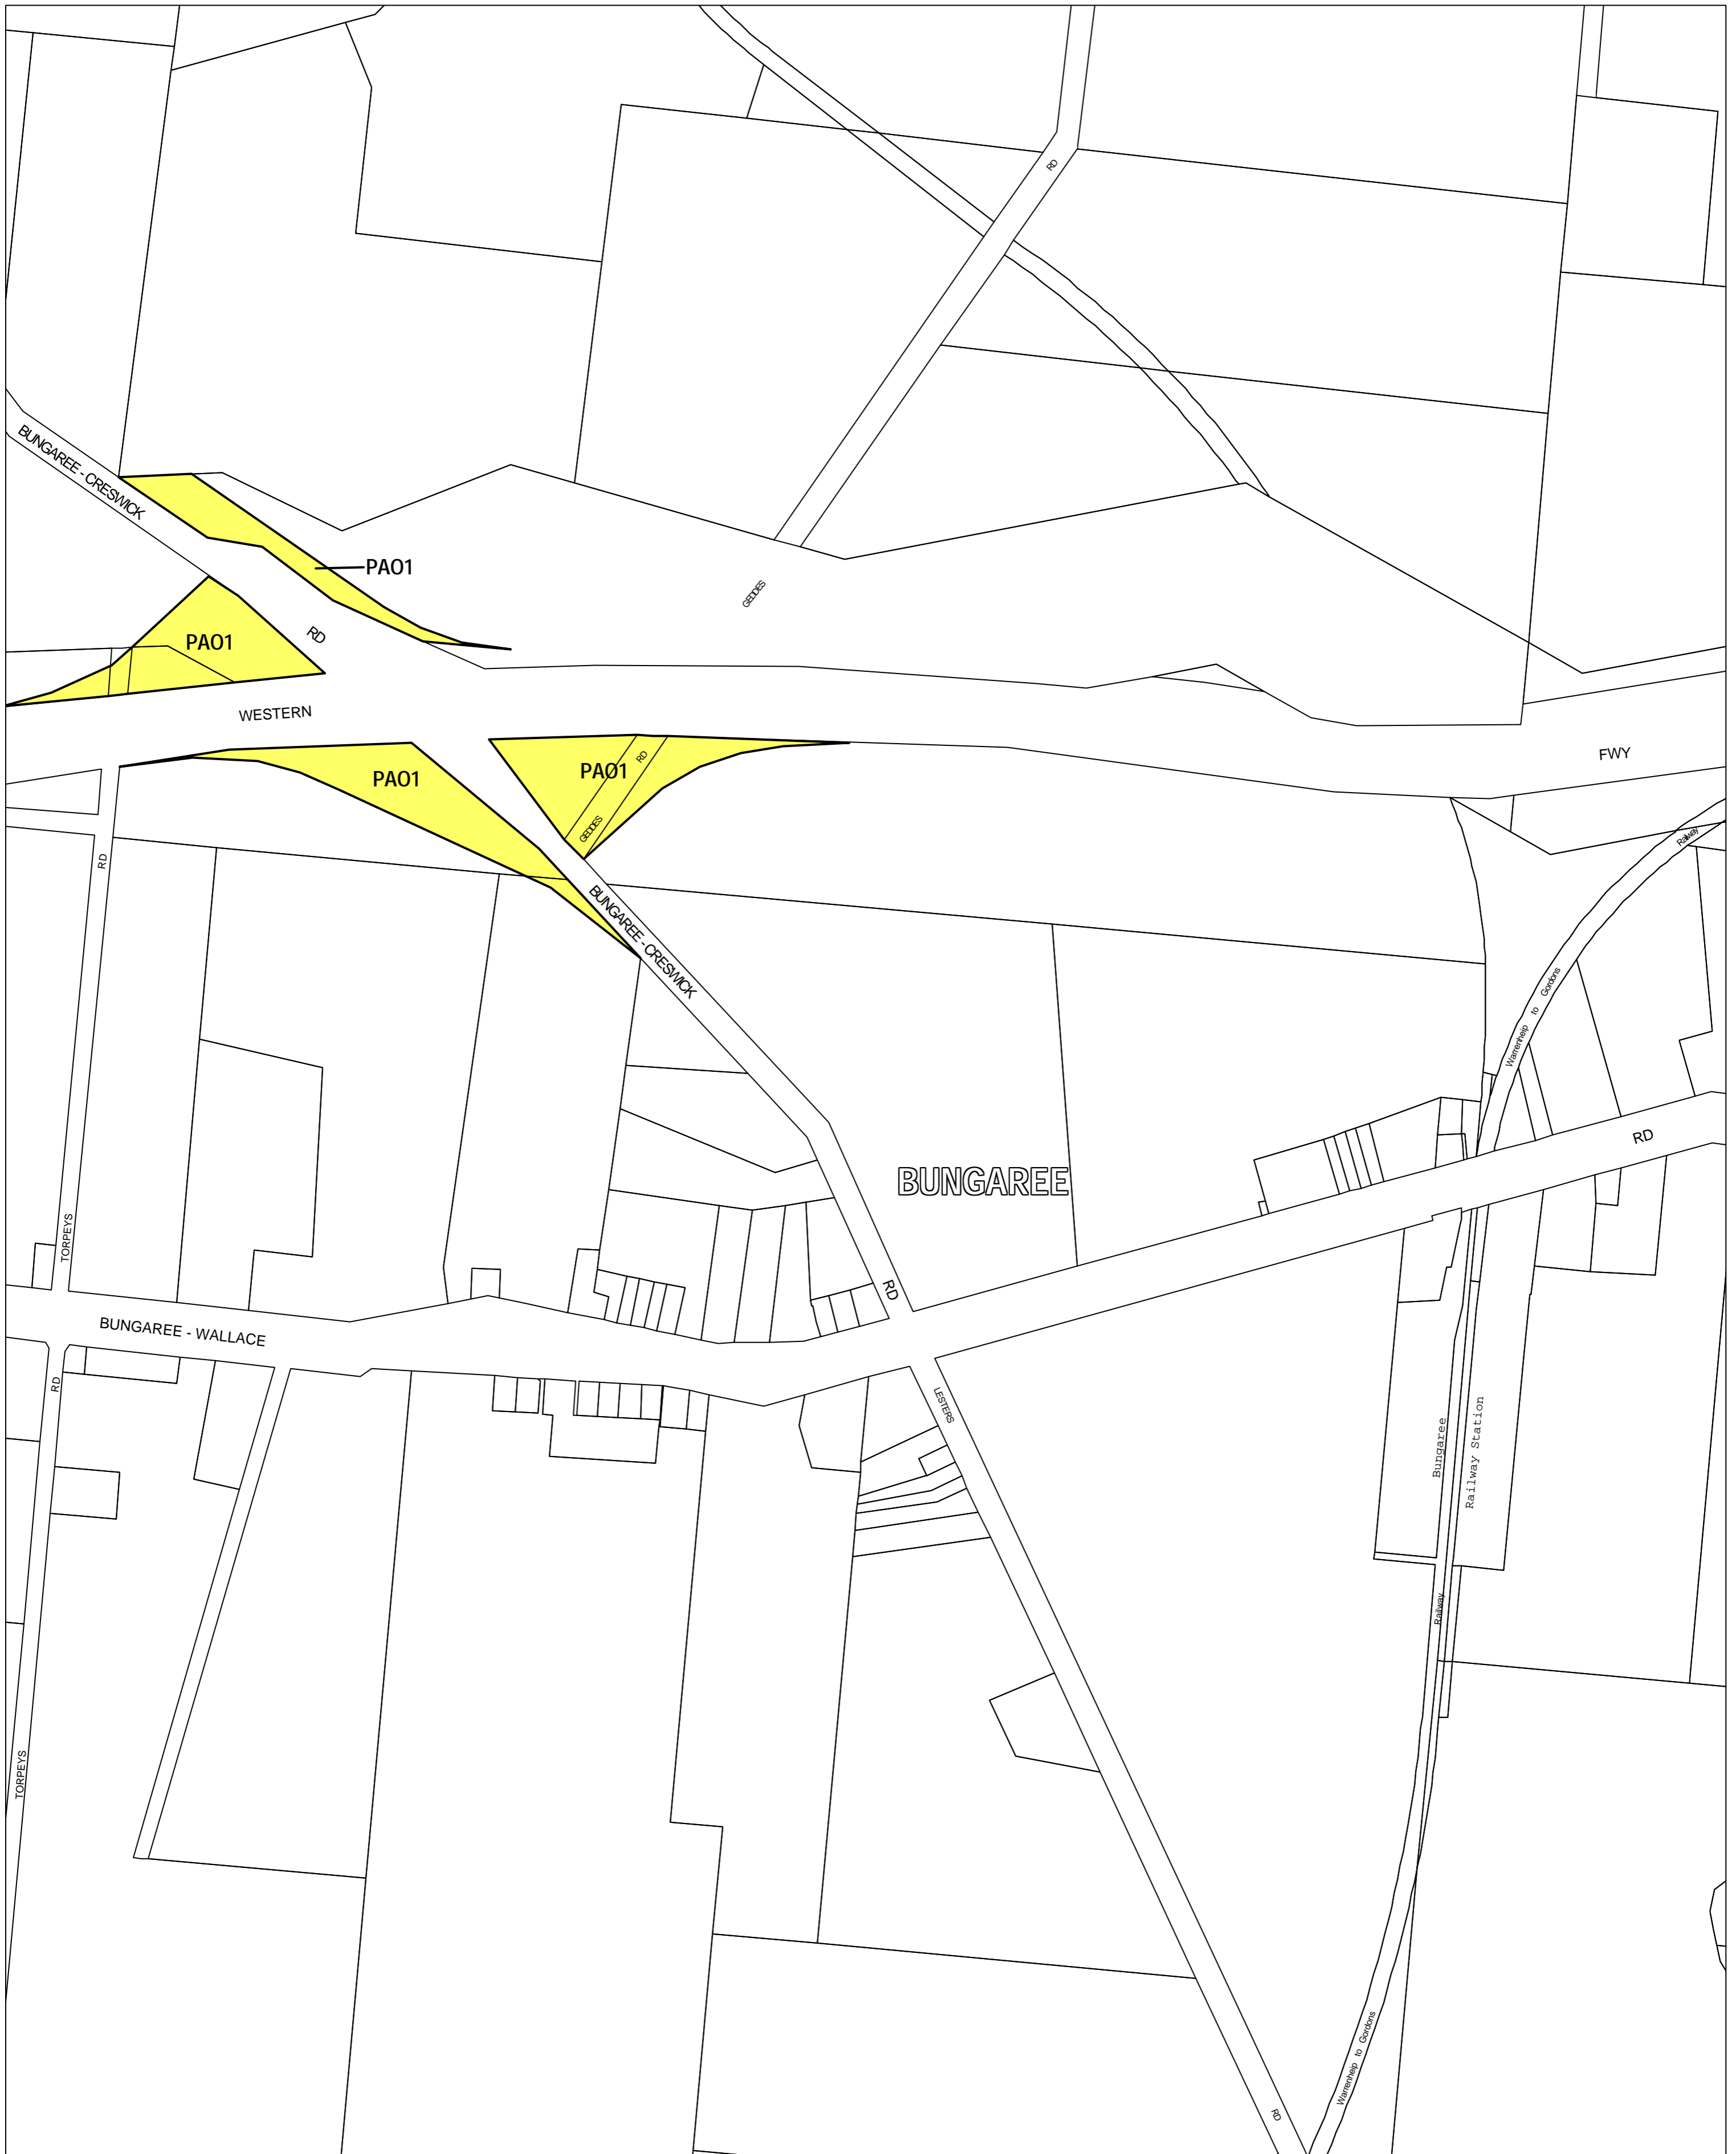

MOORABOOL PLANNING SCHEME - LOCAL PROVISION

Overlays
PAO1 Public Acquisition Overlay 1

AUSTRALIAN MAP GRID ZONE 55

Printed: 8/6/2007

AMENDMENT C5

PUBLIC ACQUISITION OVERLAY

MAP No 10PAO