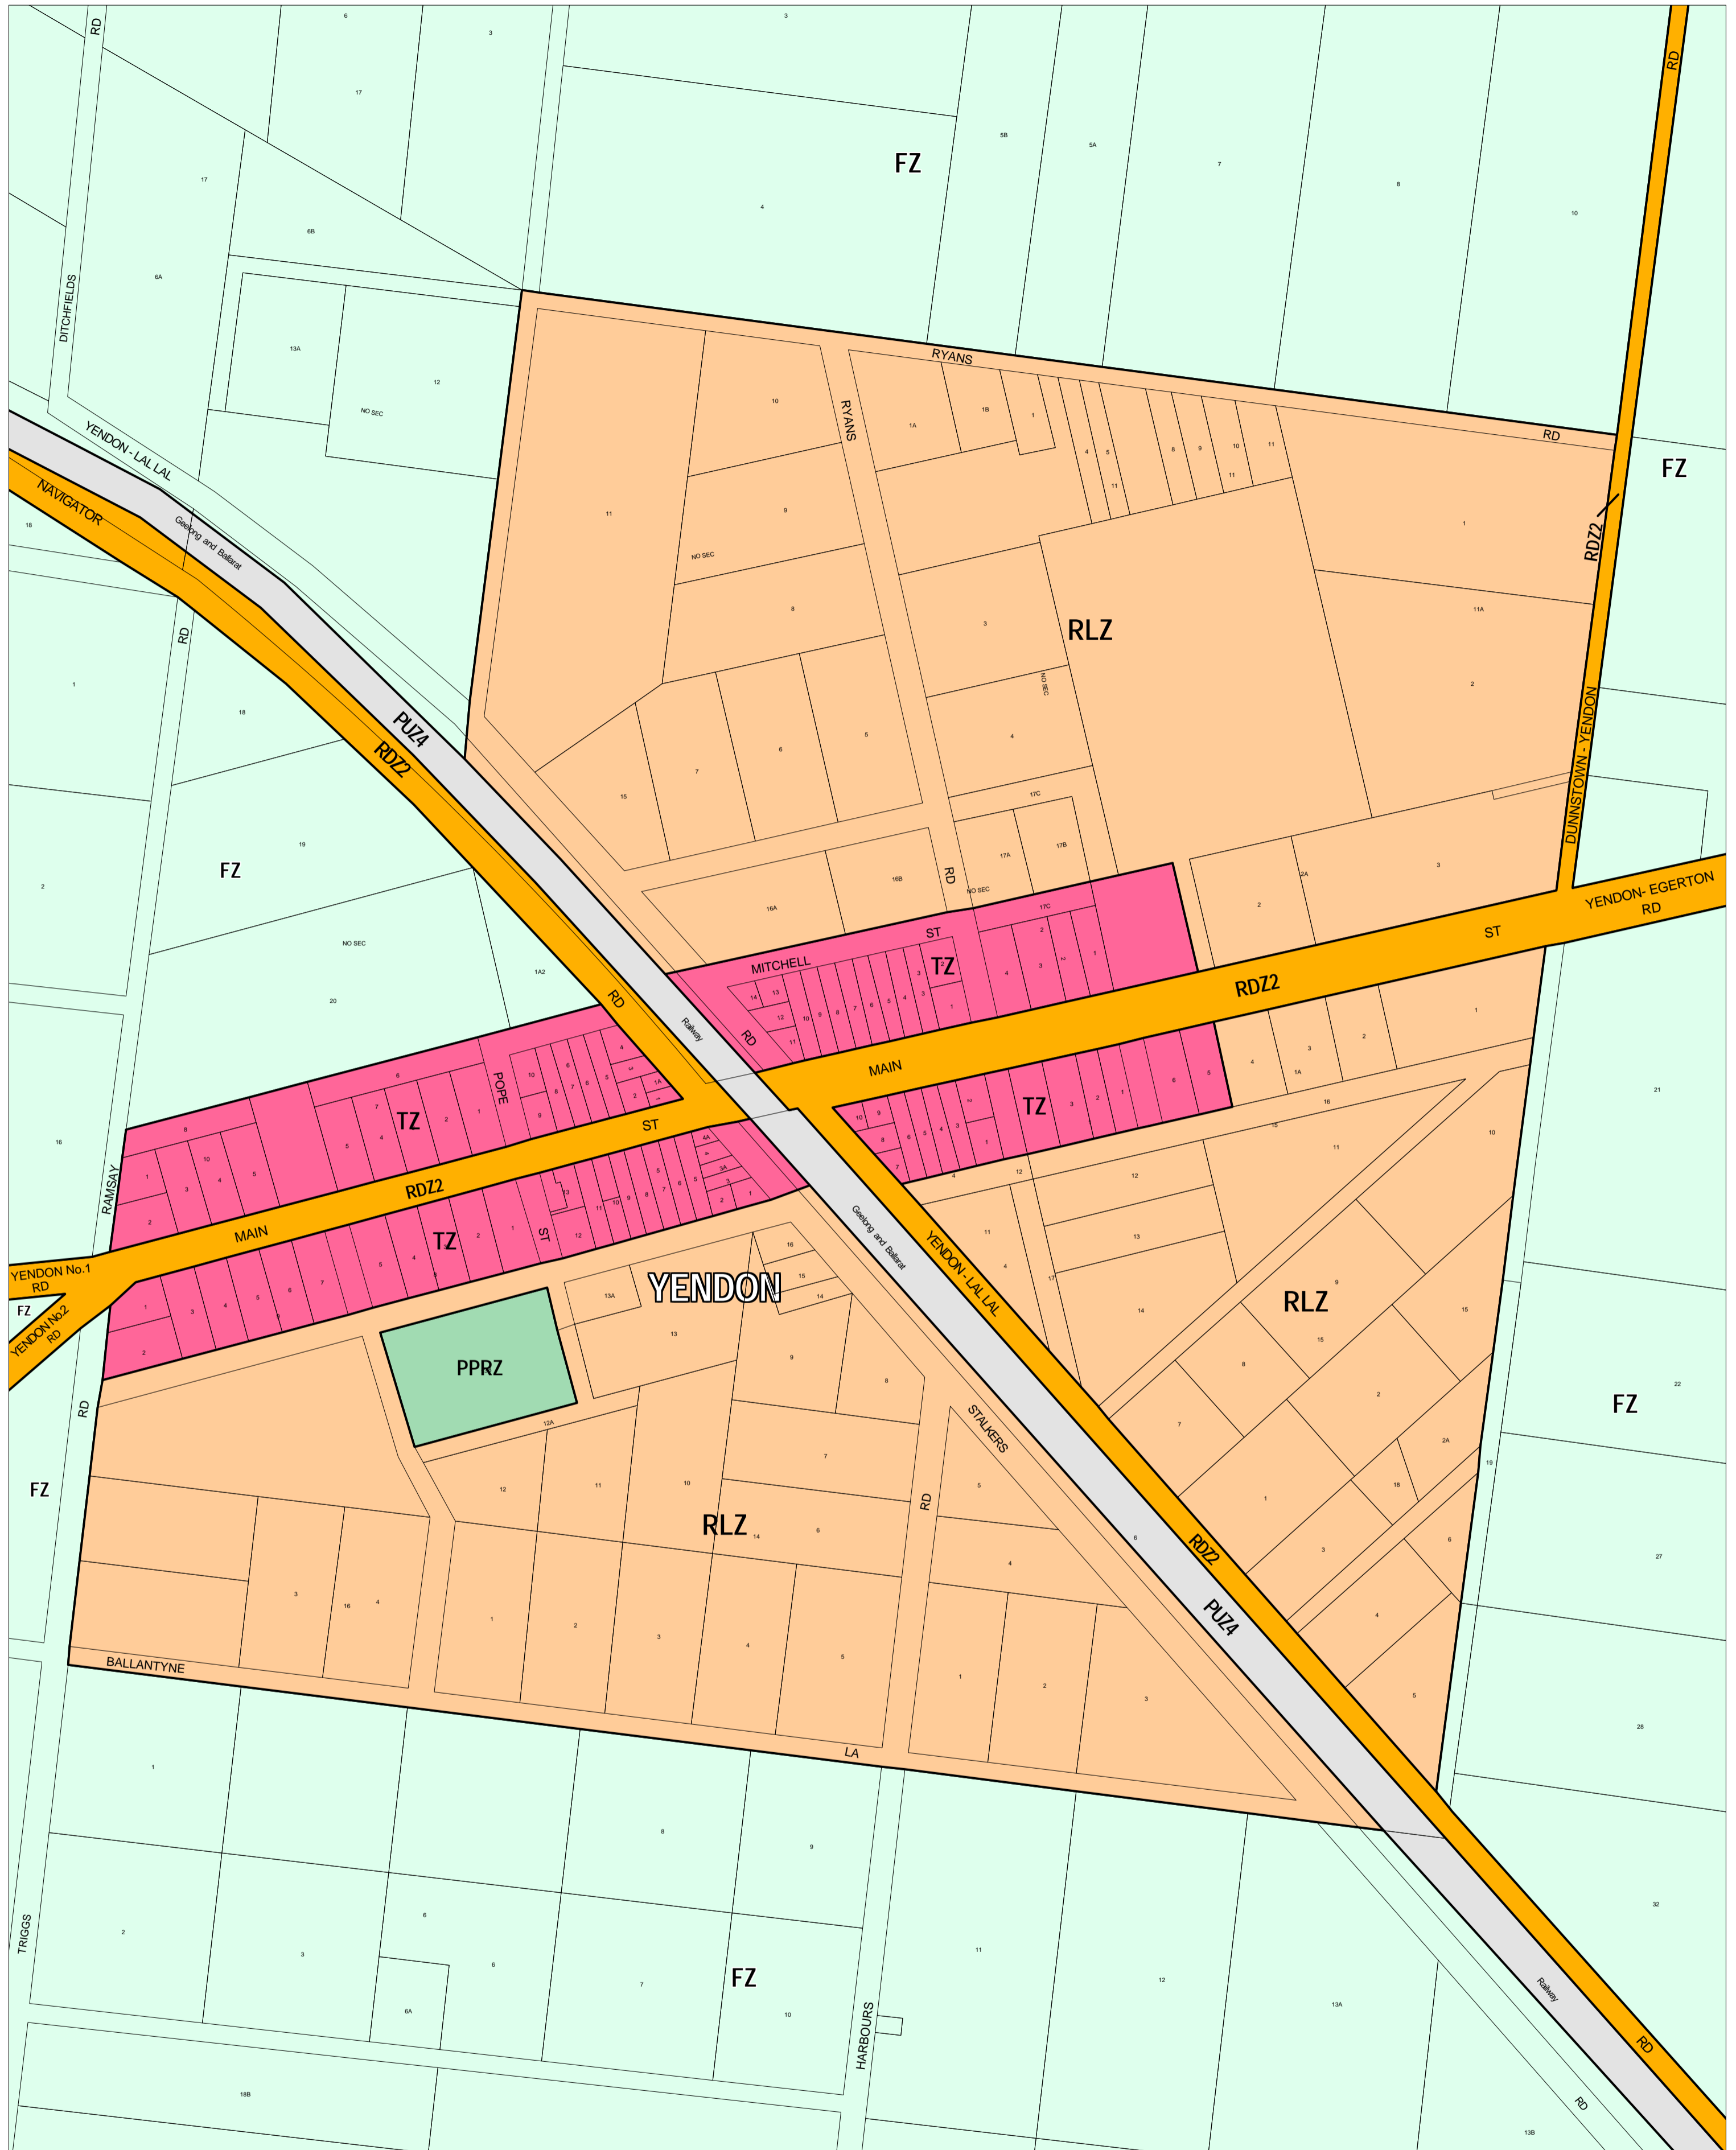

MOORABOOL PLANNING SCHEME - LOCAL PROVISION

1. **Public Land**
2. PPRZ Public Park And Recreation Zone
   - PUZ4 Public Use Zone - Transport
   - RDZ2 Road Zone - Category 2
3. **Residential**
4. TZ Township Zone
5. **Rural**
6. FZ Farming Zone
   - RLZ Rural Living Zone

AUSTRALIAN MAP GRID ZONE 55

Printed: 9/7/2007

AMENDMENT C50