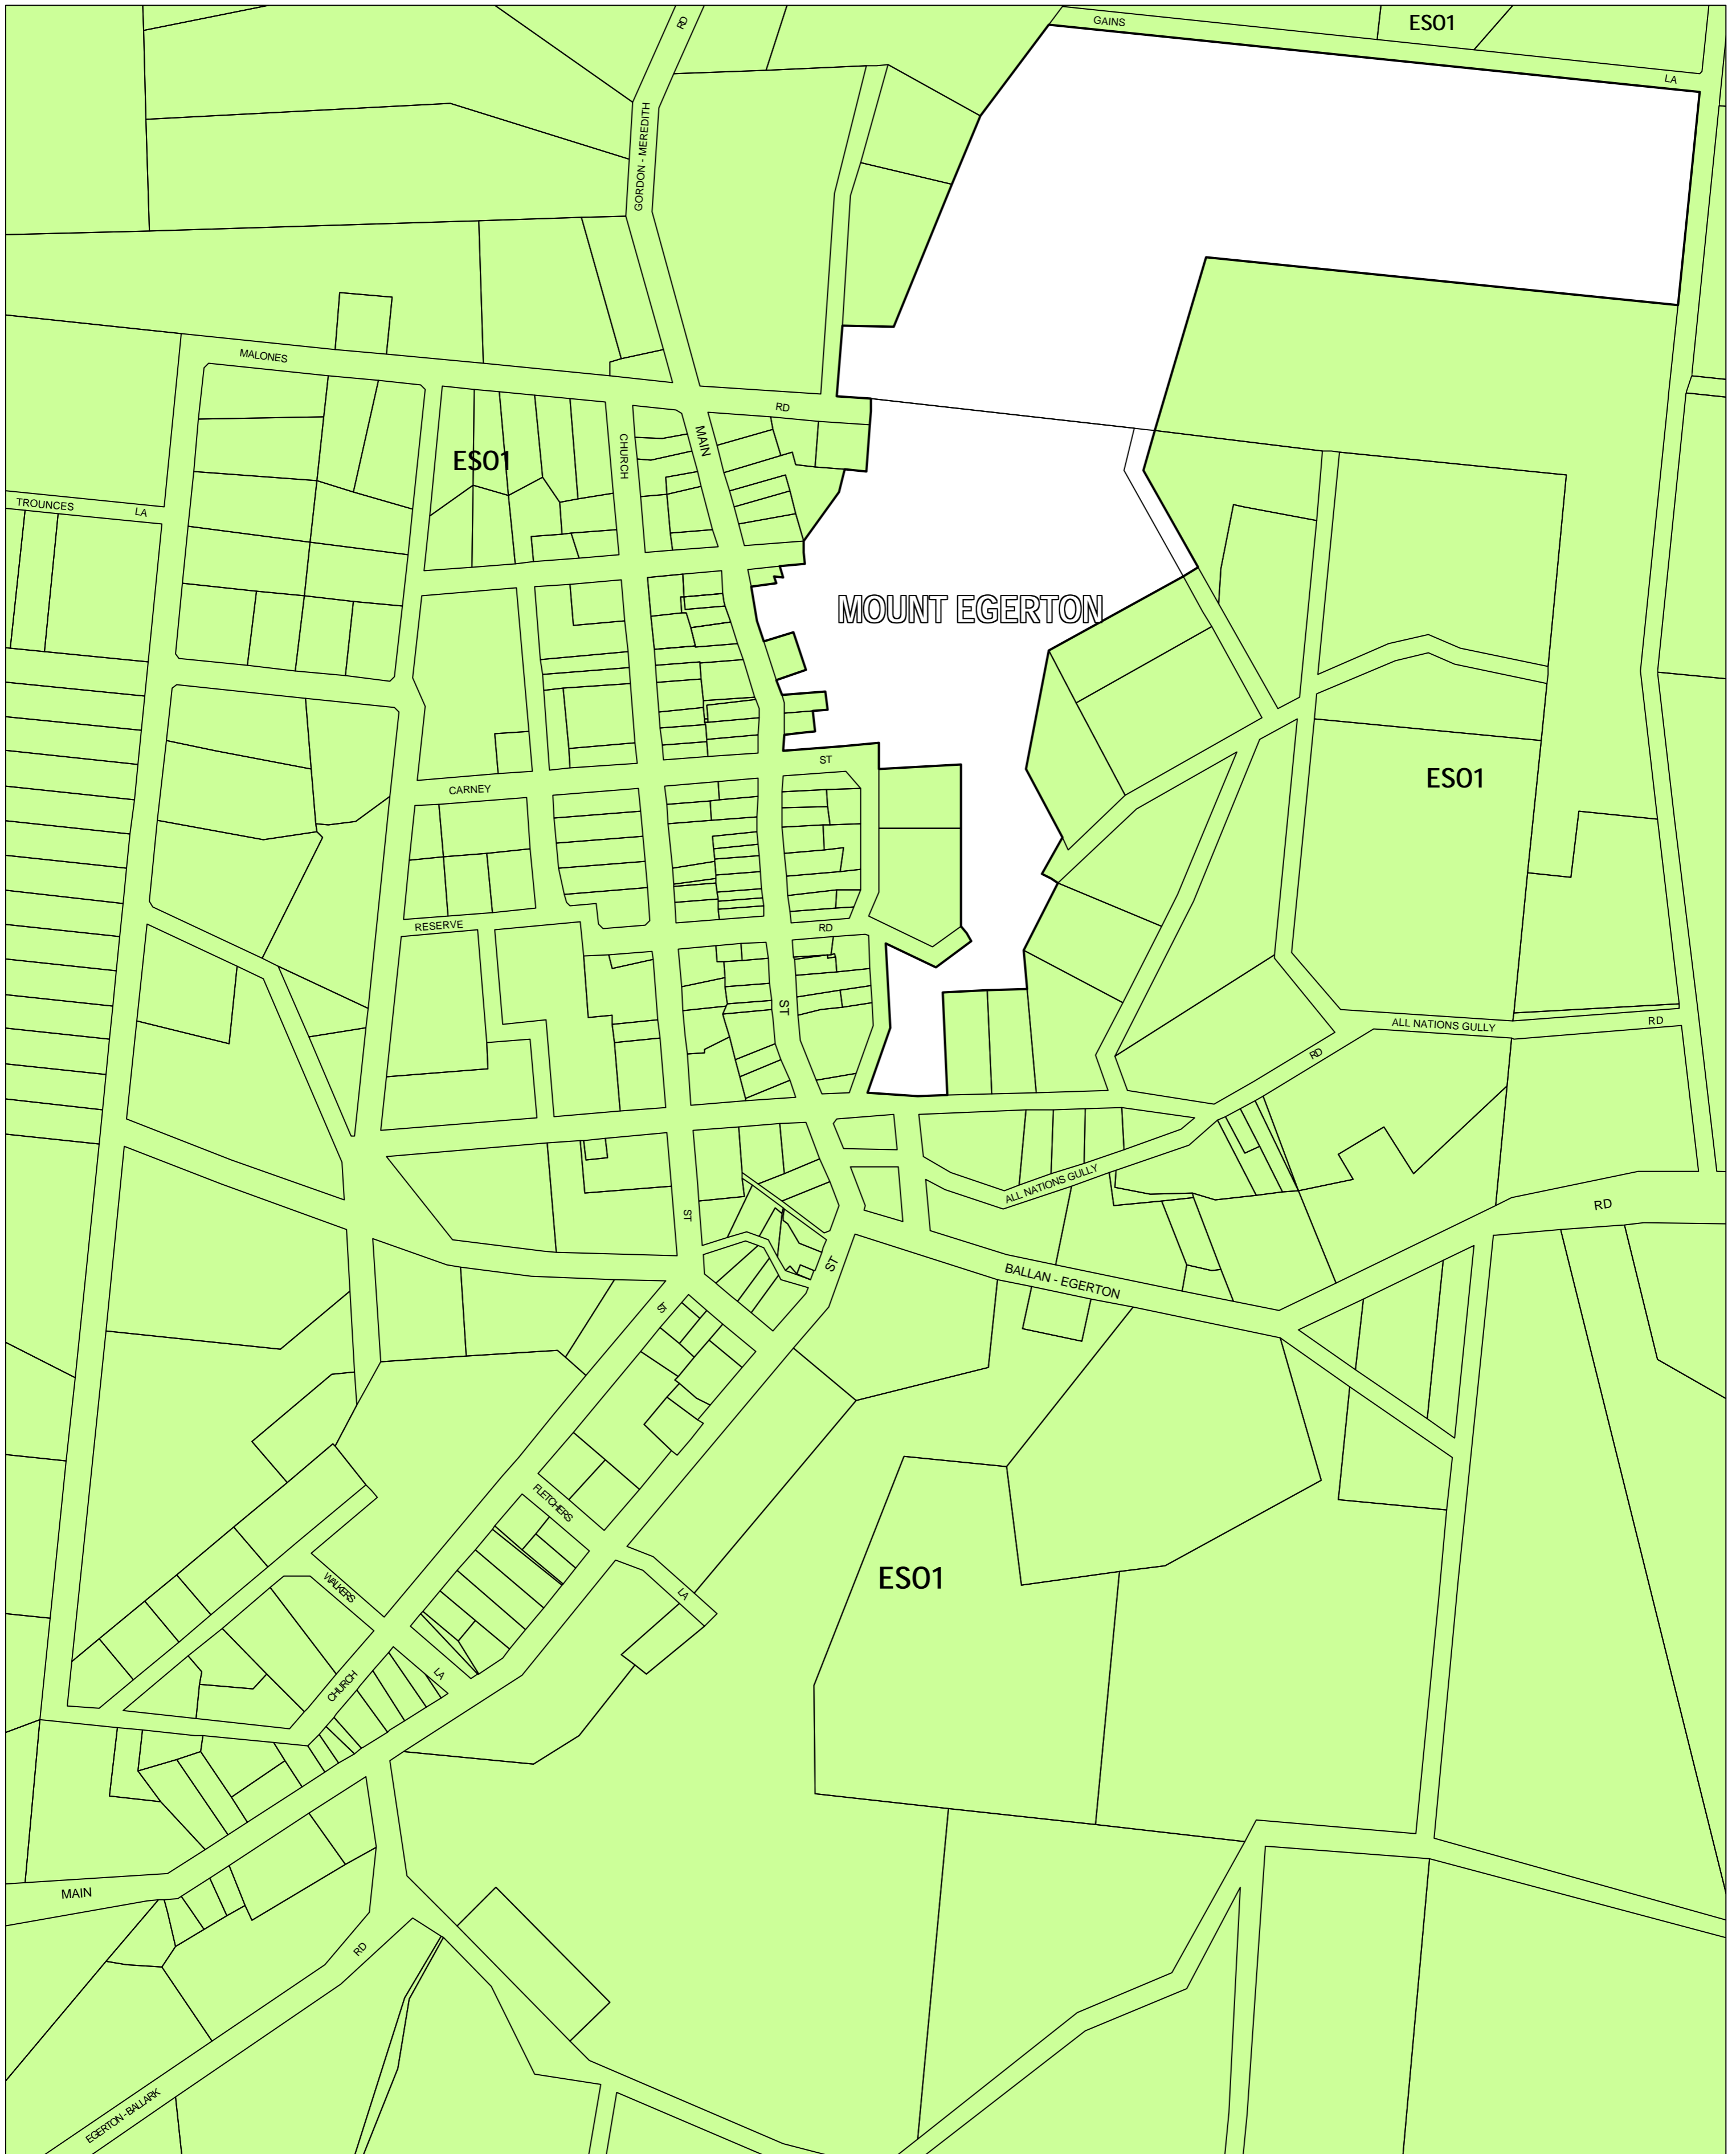

MOORABOOL PLANNING SCHEME - LOCAL PROVISION

Overlays

ES01 Environmental Significance Overlay - Schedule 1

100 200 300 400 500 m

AUSTRALIAN MAP GRID ZONE 55

INDEX TO ADJOINING METRIC SERIES MAP

1	2	3	4	5	6	7	8
9	10	11	12	13	14	15	16
17	18	19	20	21	22	23	24
25	26	27	28	29	30	31	32
33	34	35	36	37	38	39	40
41	42	43	44	45	46	47	48
49	50	51	52	53	54	55	56

Printed: 12/6/2007