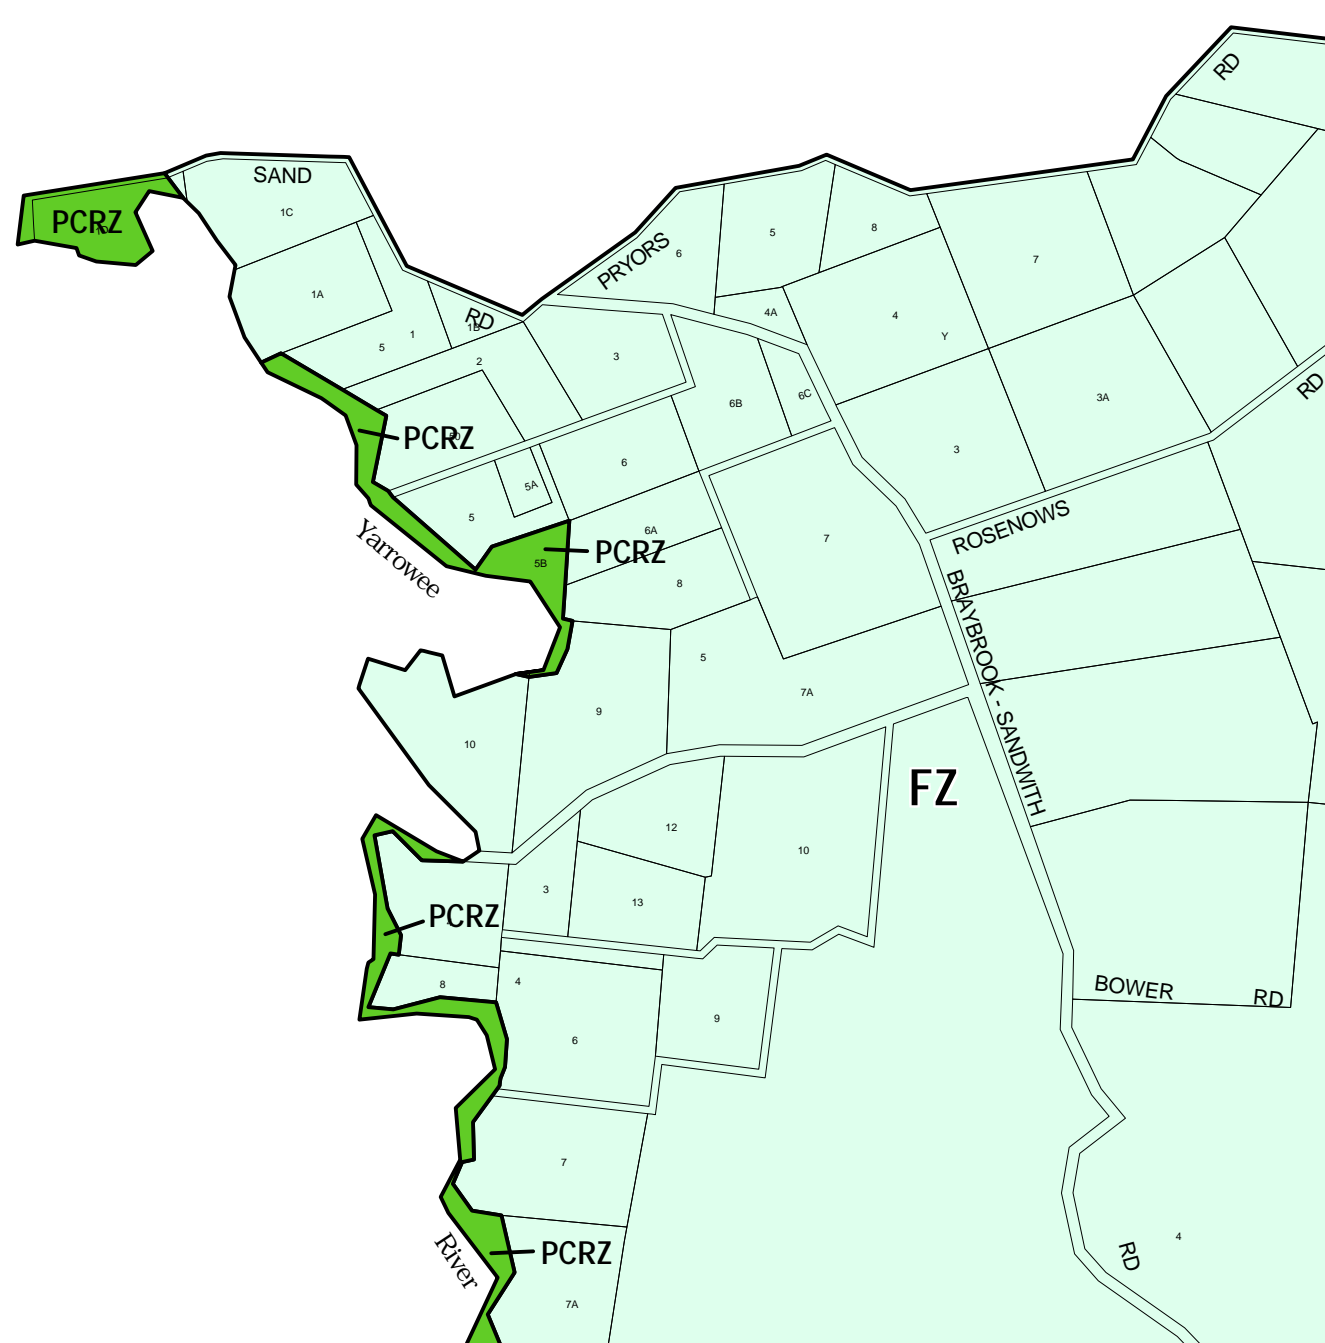

MOORABOOL PLANNING SCHEME - LOCAL PROVISION

1. **Public Land**
2. PCRZ Public Conservation And Resource Zone
   - RDZ1 Road Zone - Category 1
   - RDZ2 Road Zone - Category 2
3. **Rural**
4. FZ Farming Zone

AUSTRALIAN MAP GRID ZONE 55

Printed: 9/7/2007

AMENDMENT C50