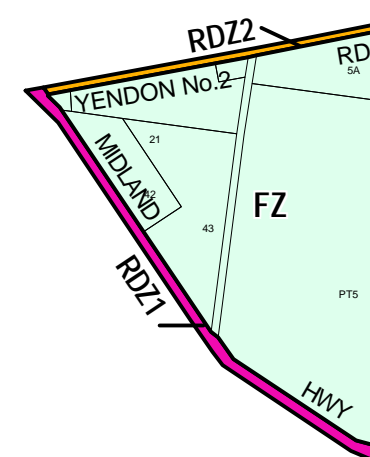

MOORABOOL PLANNING SCHEME - LOCAL PROVISION