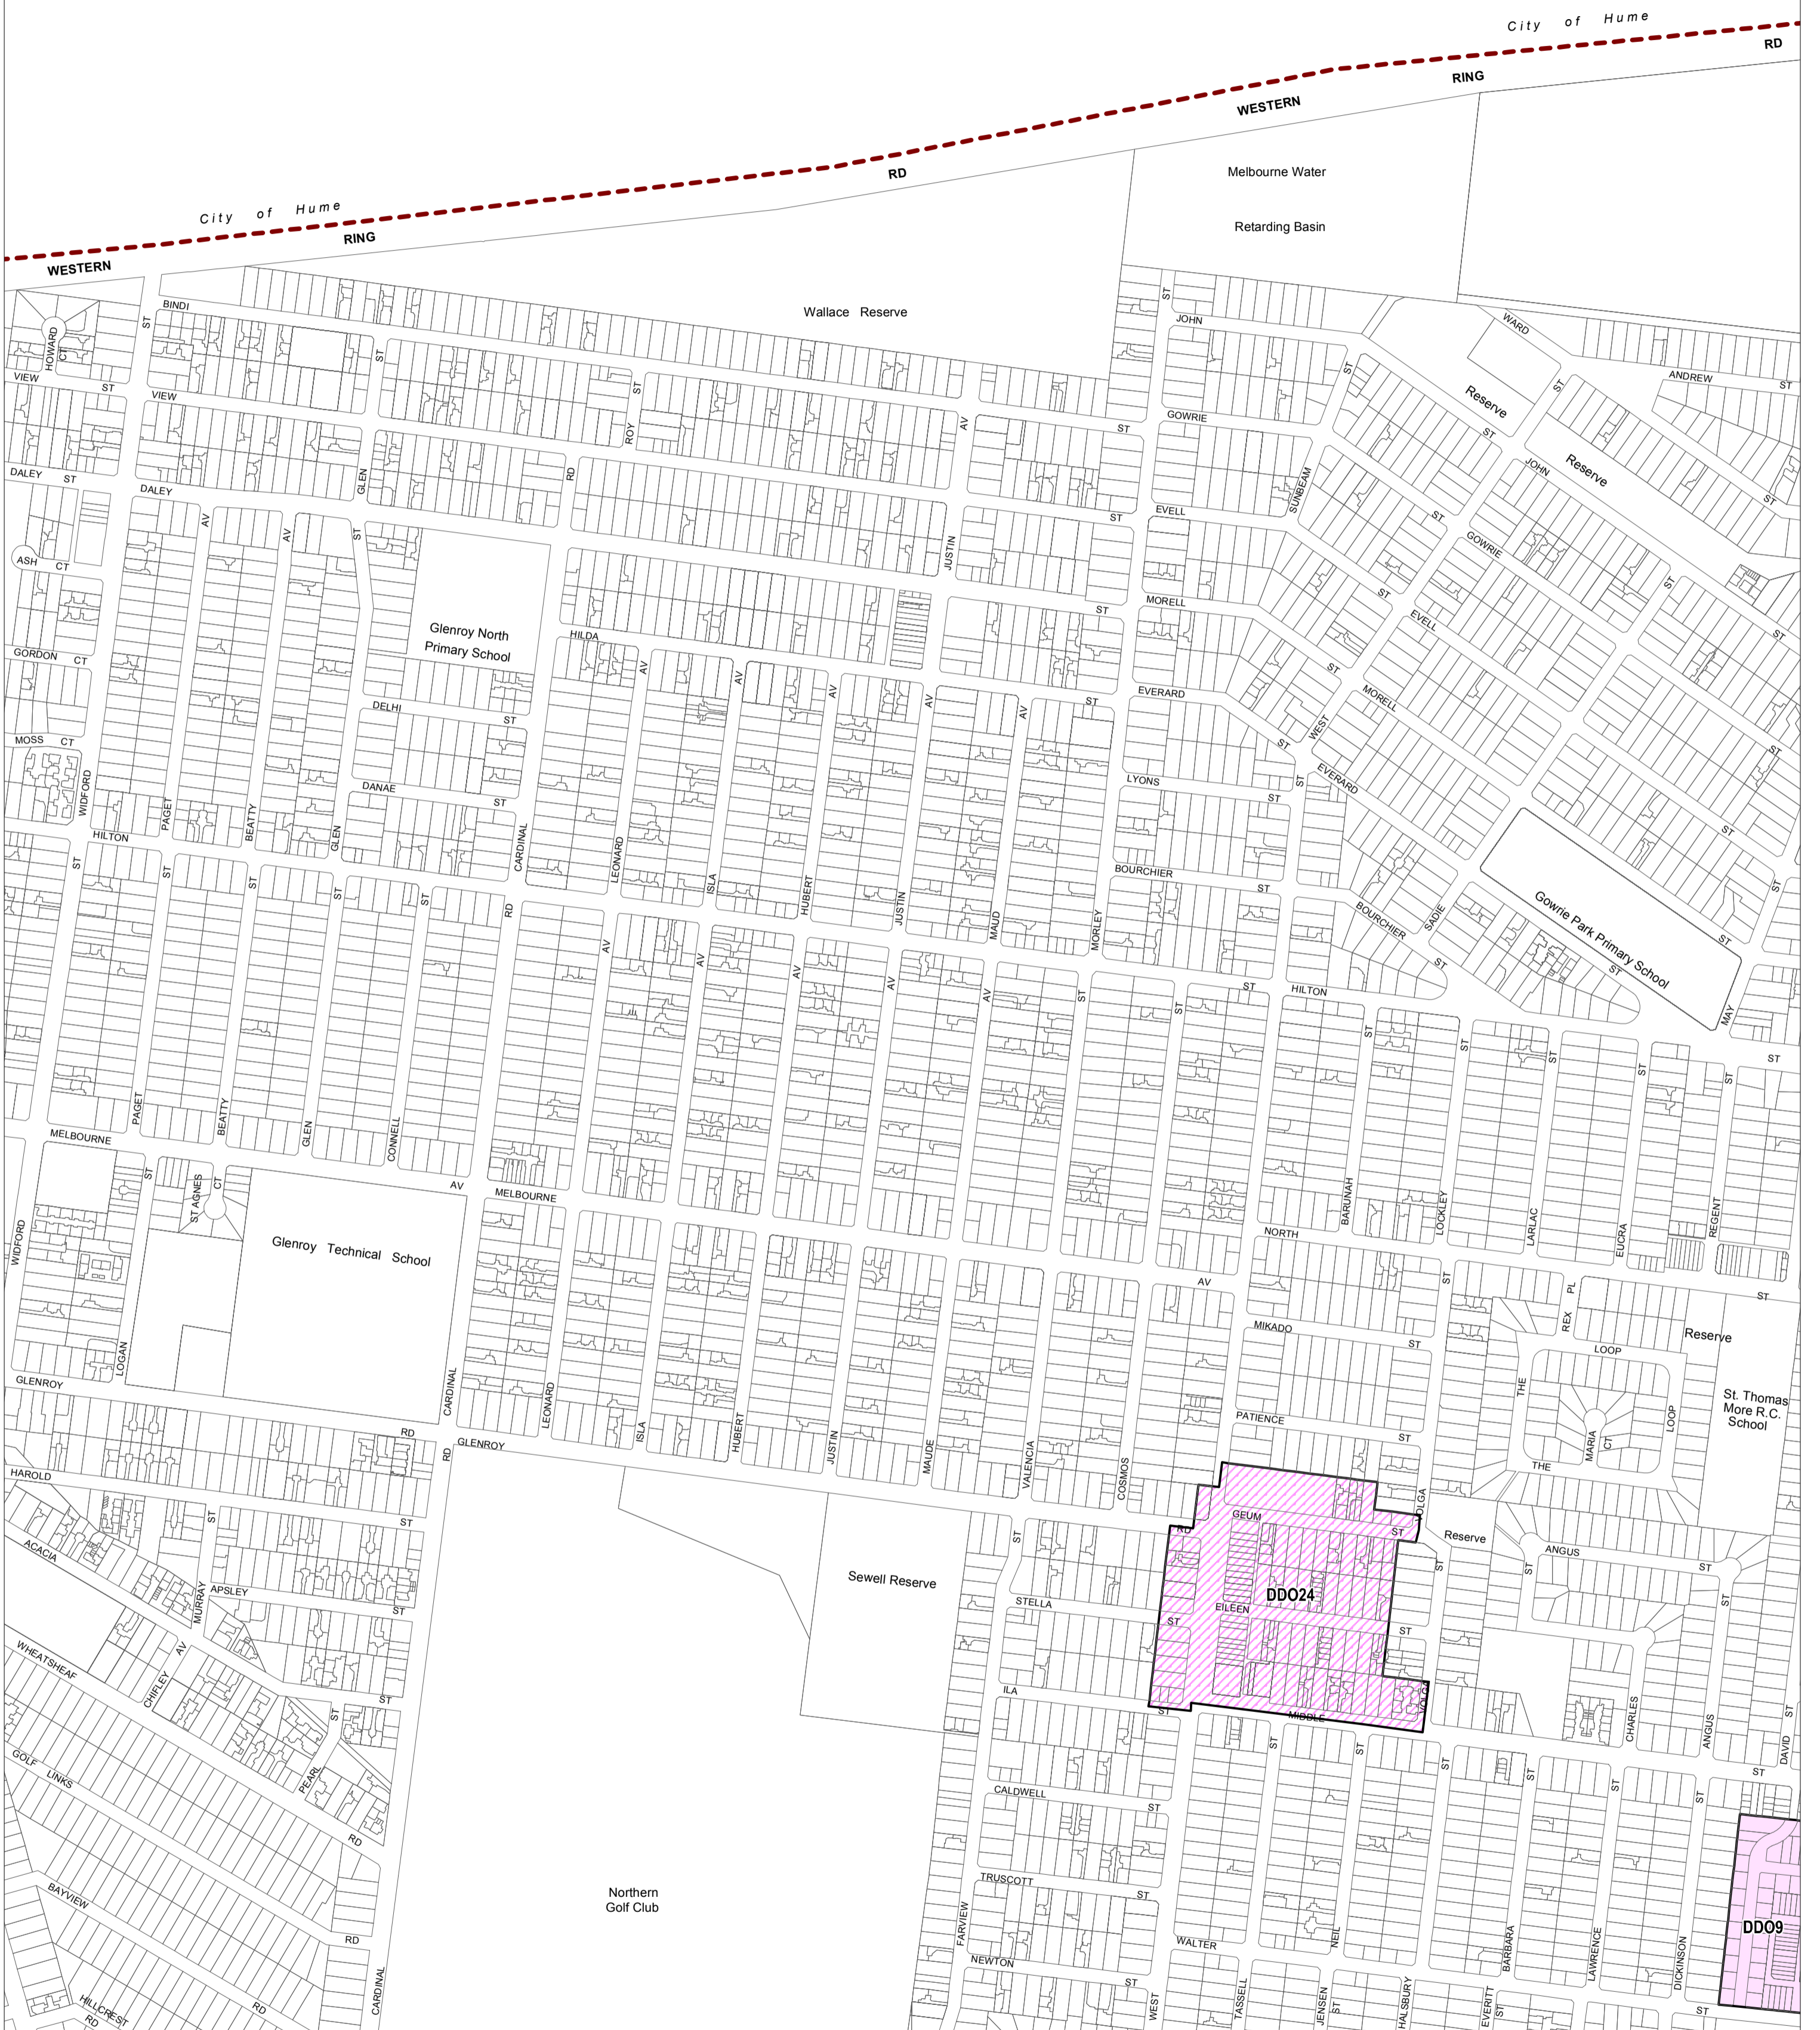

MORELAND PLANNING SCHEME - LOCAL PROVISION

1. **Overlays**
2. DDO24 Design And Development Overlay - Schedule 24
   - DDO9 Design And Development Overlay - Schedule 9

--- Municipal Boundary (If shown)

AUSTRALIAN MAP GRID ZONE 55

PREPARED BY: Planning Mapping Services

Printed: 11/12/2017

AMENDMENT C159

Environment, Land, Water and Planning